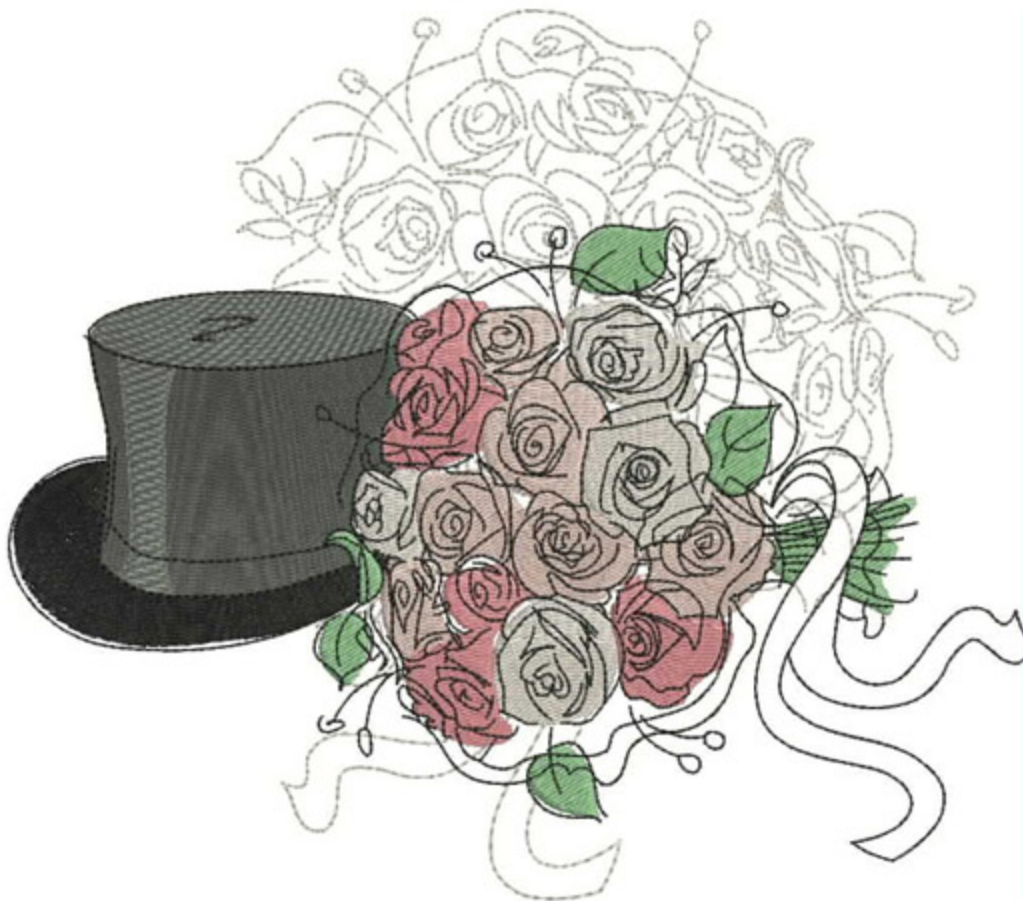

LAMTopHatBouquet5x7

Stitches: 24250
Colors: 7
H: 127.1 mm
W: 145.1 mm

Color Sequence:

1.  Pink 1815
Brand: Madeira Neon Polyester
2.  Rose 1948
Brand: Madeira Neon Polyester
3.  Rose Cerise 1917
Brand: Madeira Neon Polyester
4.  Mild Spruce 1702
Brand: Madeira Neon Polyester
5.  1665
Brand: Madeira poly
6.  Silvery Grey 1840
Brand: Madeira Neon Polyester
7.  Black 1800
Brand: Madeira Neon Polyester

LAMTopHatBouquet6x8

Stitches: 31062
 Colors: 7
 H: 152.0 mm
 W: 173.4 mm

Color Sequence:

1. ■ Pink 1815
Brand: Madeira Neon Polyester
2. ■ Rose 1948
Brand: Madeira Neon Polyester
3. ■ Rose Cerise 1917
Brand: Madeira Neon Polyester
4. ■ Mild Spruce 1702
Brand: Madeira Neon Polyester
5. ■ 1665
Brand: Madeira poly
6. ■ Silvery Grey 1840
Brand: Madeira Neon Polyester
7. ■ Black 1800
Brand: Madeira Neon Polyester