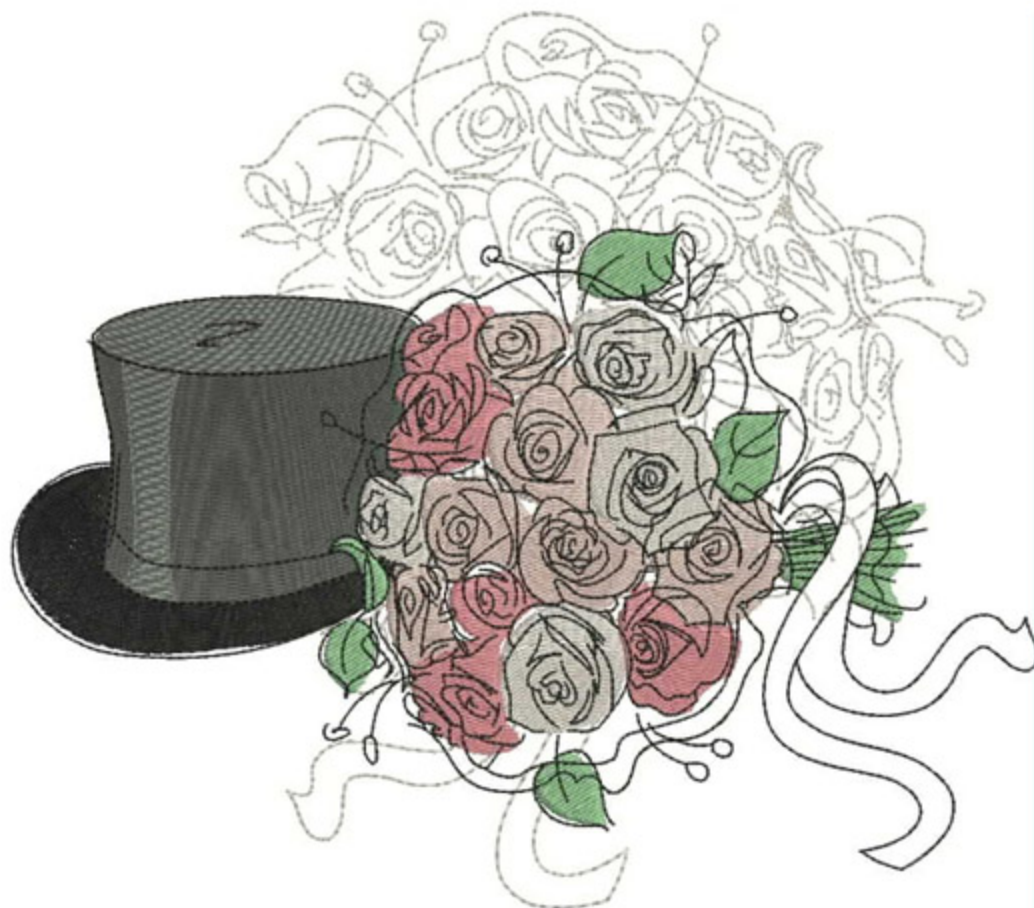

LAMTopHatBouquet4x5

Stitches: 19222
Colors: 7
H: 100.0 mm
W: 114.0 mm

Color Sequence:

1.  Pink 1815
Brand: Madeira Neon Polyester
2.  Rose 1948
Brand: Madeira Neon Polyester
3.  Rose Cerise 1917
Brand: Madeira Neon Polyester
4.  Mild Spruce 1702
Brand: Madeira Neon Polyester
5.  1665
Brand: Madeira poly
6.  Silvery Grey 1840
Brand: Madeira Neon Polyester
7.  Black 1800
Brand: Madeira Neon Polyester

LAMTopHatBouquet5x7

Stitches: 24250
Colors: 7
H: 127.1 mm
W: 145.1 mm

Color Sequence:

1.  Pink 1815
Brand: Madeira Neon Polyester
2.  Rose 1948
Brand: Madeira Neon Polyester
3.  Rose Cerise 1917
Brand: Madeira Neon Polyester
4.  Mild Spruce 1702
Brand: Madeira Neon Polyester
5.  1665
Brand: Madeira poly
6.  Silvery Grey 1840
Brand: Madeira Neon Polyester
7.  Black 1800
Brand: Madeira Neon Polyester