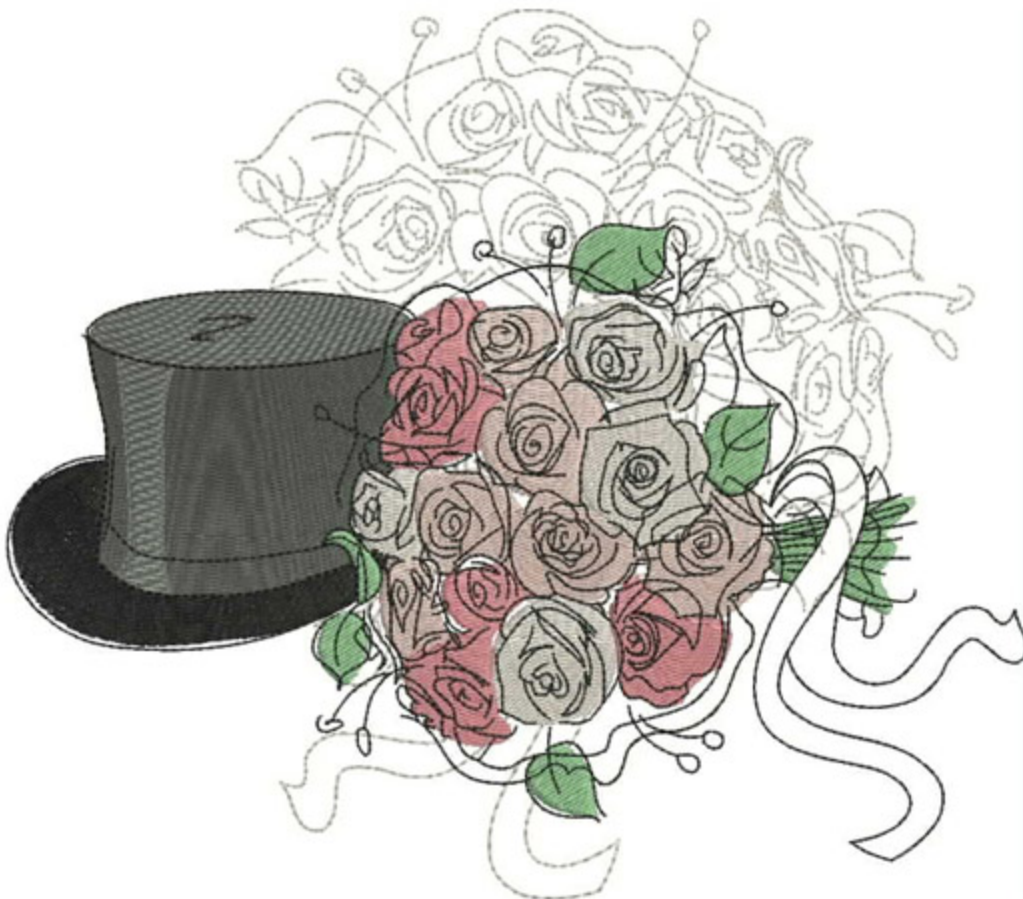

LAMTopHatBouquet4x5

Stitches: 19222
Colors: 7
H: 100.0 mm
W: 114.0 mm

Color Sequence:

1.  Pink 1815
Brand: Madeira Neon Polyester
2.  Rose 1948
Brand: Madeira Neon Polyester
3.  Rose Cerise 1917
Brand: Madeira Neon Polyester
4.  Mild Spruce 1702
Brand: Madeira Neon Polyester
5.  1665
Brand: Madeira poly
6.  Silvery Grey 1840
Brand: Madeira Neon Polyester
7.  Black 1800
Brand: Madeira Neon Polyester

LAMTopHatBouquet5x7

Stitches: 24250
Colors: 7
H: 127.1 mm
W: 145.1 mm

Color Sequence:

1.  Pink 1815
Brand: Madeira Neon Polyester
2.  Rose 1948
Brand: Madeira Neon Polyester
3.  Rose Cerise 1917
Brand: Madeira Neon Polyester
4.  Mild Spruce 1702
Brand: Madeira Neon Polyester
5.  1665
Brand: Madeira poly
6.  Silvery Grey 1840
Brand: Madeira Neon Polyester
7.  Black 1800
Brand: Madeira Neon Polyester