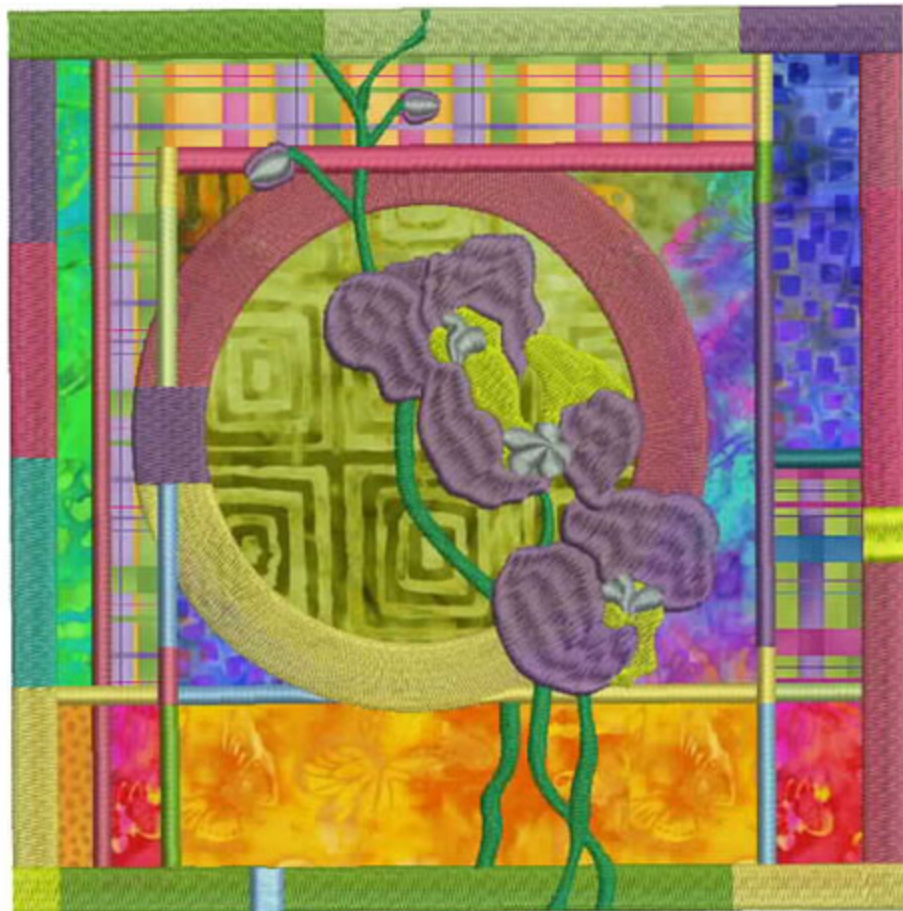

MFA\_Orchids5x7

Stitches: 24664  
 Colors: 14  
 H: 128.4 mm  
 W: 127.2 mm

Color Sequence:

- |   |   |
|---|---|
| 1.  1709<br>Brand: Madeira Poly                           | 33.  1649<br>Brand: Madeira Poly                          |
| 2.  Oceanic Green 1890<br>Brand: Madeira Neon Polyester   | 34.  Purple 1832<br>Brand: Madeira Neon Polyester         |
| 3.  1709<br>Brand: Madeira Poly                           | 35.  Isle Of Skye 1675<br>Brand: Madeira Neon Polyester   |
| 4.  Oceanic Green 1890<br>Brand: Madeira Neon Polyester   | 36.  Galahad Bronze 1919<br>Brand: Madeira Neon Polyester |
| 5.  1709<br>Brand: Madeira Poly                           | 37.  Pacific Gold 1735<br>Brand: Madeira Neon Polyester   |
| 6.  Oceanic Green 1890<br>Brand: Madeira Neon Polyester   | 38.  Sunflower 1980<br>Brand: Madeira Neon Polyester      |
| 7.  1709<br>Brand: Madeira Poly                           | 39.  1649<br>Brand: Madeira Poly                          |
| 8.  Oceanic Green 1890<br>Brand: Madeira Neon Polyester   | 40.  Dark Green 1988<br>Brand: Madeira Neon Polyester     |
| 9.  1709<br>Brand: Madeira Poly                           | 41.  Purple 1832<br>Brand: Madeira Neon Polyester         |
| 10.  Oceanic Green 1890<br>Brand: Madeira Neon Polyester  | 42.  Sunflower 1980<br>Brand: Madeira Neon Polyester      |
| 11.  1709<br>Brand: Madeira Poly                          | 43.  Dover Grey 1612<br>Brand: Madeira Neon Polyester     |
| 12.  Oceanic Green 1890<br>Brand: Madeira Neon Polyester  | 44.  Isle Of Skye 1675<br>Brand: Madeira Neon Polyester   |
| 13.  1709<br>Brand: Madeira Poly                          |   |
| 14.  Oceanic Green 1890<br>Brand: Madeira Neon Polyester  |   |
| 15.  1709<br>Brand: Madeira Poly                          |   |
| 16.  Oceanic Green 1890<br>Brand: Madeira Neon Polyester  |   |
| 17.  1709<br>Brand: Madeira Poly                          |   |
| 18.  Oceanic Green 1890<br>Brand: Madeira Neon Polyester  |   |
| 19.  1709<br>Brand: Madeira Poly                          |   |
| 20.  Oceanic Green 1890<br>Brand: Madeira Neon Polyester  |   |
| 21.  1709<br>Brand: Madeira Poly                          |   |
| 22.  Oceanic Green 1890<br>Brand: Madeira Neon Polyester  |   |
| 23.  1709<br>Brand: Madeira Poly                          |   |
| 24.  Oceanic Green 1890<br>Brand: Madeira Neon Polyester  |   |
| 25.  Isle Of Skye 1675<br>Brand: Madeira Neon Polyester   |   |
| 26.  Angel Blue 1896<br>Brand: Madeira Neon Polyester     |   |
| 27.  Galahad Bronze 1919<br>Brand: Madeira Neon Polyester |   |
| 28.  Cherry Blossom 1993<br>Brand: Madeira Neon Polyester |   |
| 29.  1920<br>Brand: Madeira Poly                          |   |
| 30.  Isle Of Skye 1675<br>Brand: Madeira Neon Polyester   |   |
| 31.  1746<br>Brand: Madeira Poly                          |   |
| 32.  Pacific Gold 1735<br>Brand: Madeira Neon Polyester   |   |