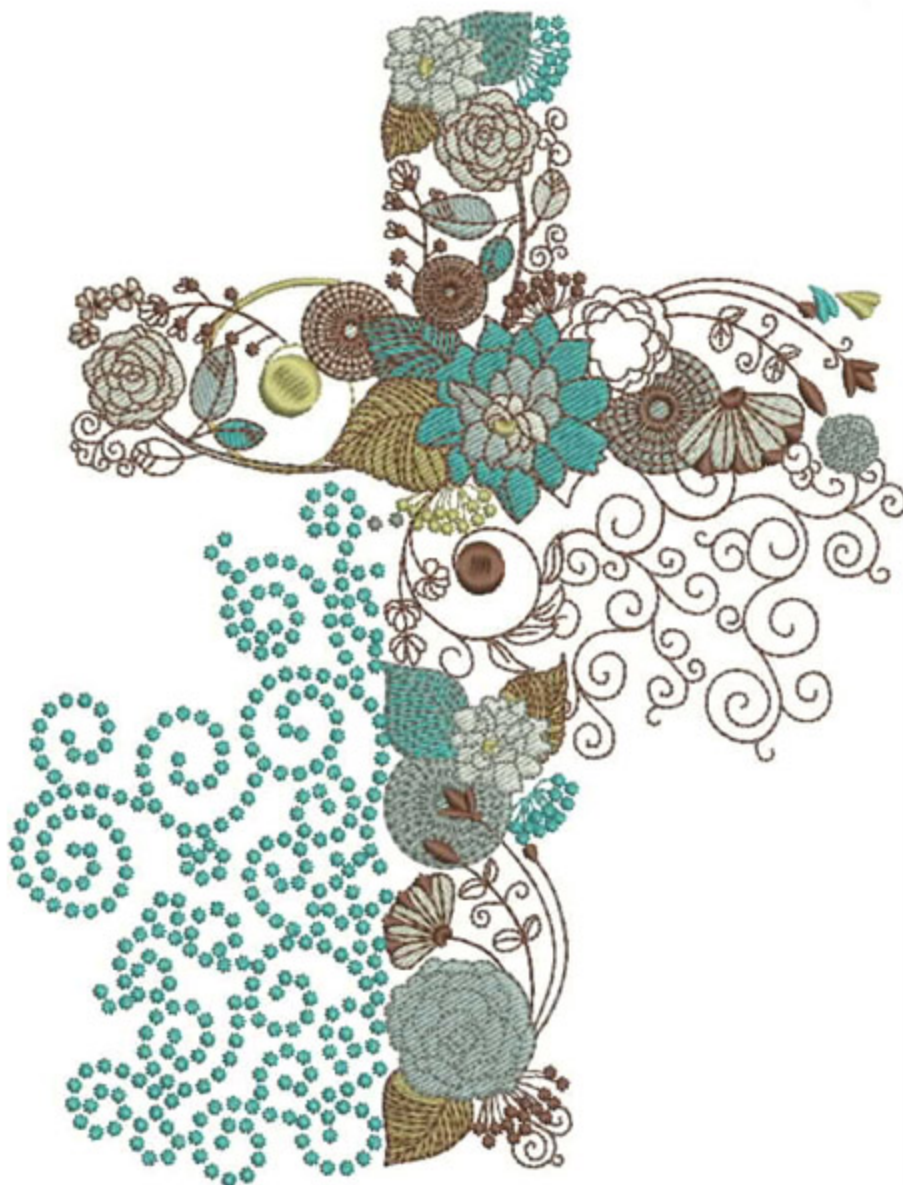

EEFloralCross5x7

Stitches: 32064
Colors: 6
H: 172.5 mm
W: 127.2 mm

Color Sequence:

1.  Periwinkle 1893
Brand: Madeira Neon Polyester
2.  1684
Brand: Madeira poly
3.  Pastel Blue 1953
Brand: Madeira Neon Polyester
4.  White 1802
Brand: Madeira Neon Polyester
5.  Chocolate 1858
Brand: Madeira Neon Polyester
6.  Silvery Grey 1840
Brand: Madeira Neon Polyester
7.  Periwinkle 1893
Brand: Madeira Neon Polyester
8.  1684
Brand: Madeira poly

EEFloralCross6x8

Stitches: 35168
Colors: 6
H: 200.0 mm
W: 152.0 mm

Color Sequence:

1.  Periwinkle 1893
Brand: Madeira Neon Polyester
2.  1684
Brand: Madeira poly
3.  Pastel Blue 1953
Brand: Madeira Neon Polyester
4.  White 1802
Brand: Madeira Neon Polyester
5.  Chocolate 1858
Brand: Madeira Neon Polyester
6.  Silvery Grey 1840
Brand: Madeira Neon Polyester
7.  Periwinkle 1893
Brand: Madeira Neon Polyester
8.  1684
Brand: Madeira poly

EEFloralCross8x10

Stitches: 42675
Colors: 6
H: 250.0 mm
W: 189.7 mm

Color Sequence:

1.  Periwinkle 1893
Brand: Madeira Neon Polyester
2.  1684
Brand: Madeira poly
3.  Pastel Blue 1953
Brand: Madeira Neon Polyester
4.  White 1802
Brand: Madeira Neon Polyester
5.  Chocolate 1858
Brand: Madeira Neon Polyester
6.  Silvery Grey 1840
Brand: Madeira Neon Polyester
7.  Periwinkle 1893
Brand: Madeira Neon Polyester
8.  1684
Brand: Madeira poly