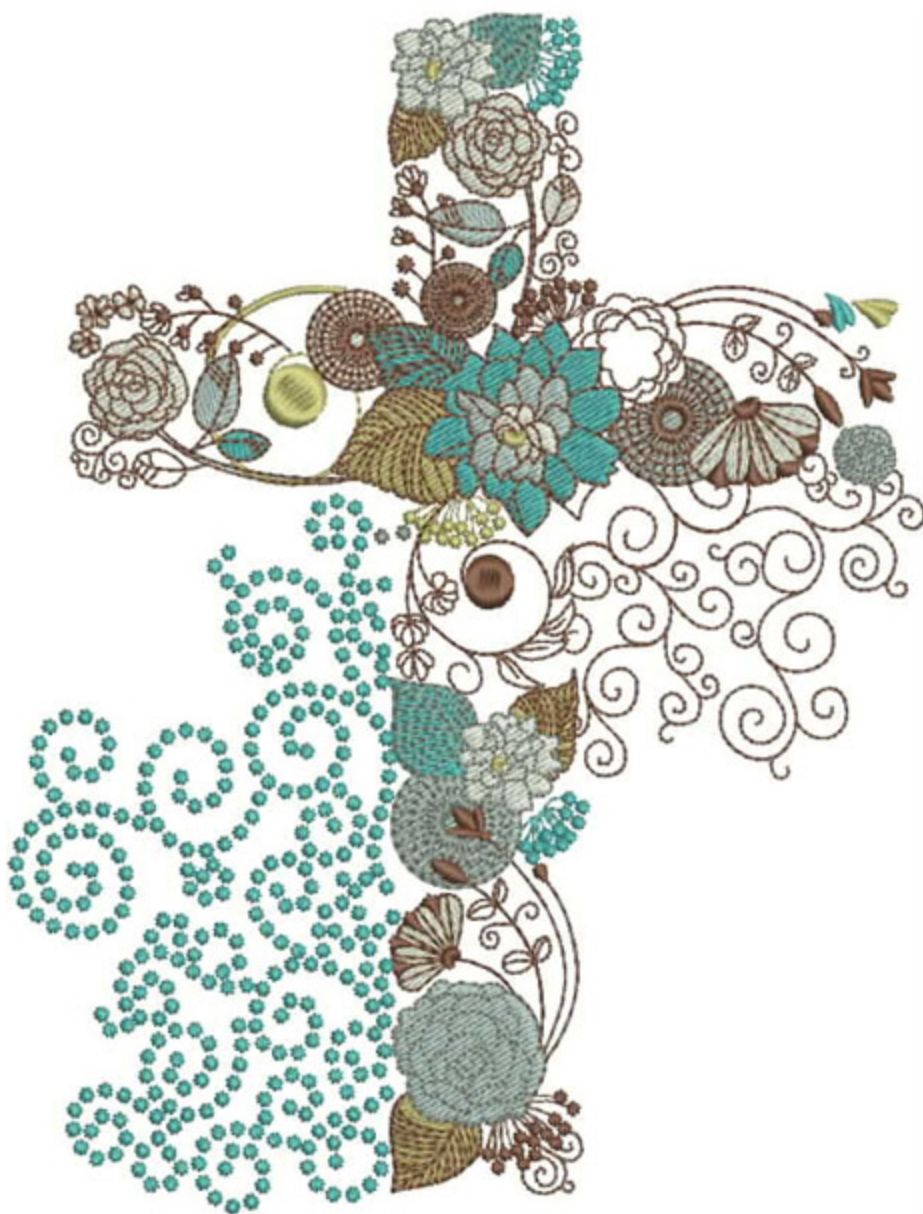

EEFloralCross5x7

Stitches: 32064
Colors: 6
H: 172.5 mm
W: 127.2 mm

Color Sequence:

1.  Periwinkle 1893
Brand: Madeira Neon Polyester
2.  1684
Brand: Madeira poly
3.  Pastel Blue 1953
Brand: Madeira Neon Polyester
4.  White 1802
Brand: Madeira Neon Polyester
5.  Chocolate 1858
Brand: Madeira Neon Polyester
6.  Silvery Grey 1840
Brand: Madeira Neon Polyester
7.  Periwinkle 1893
Brand: Madeira Neon Polyester
8.  1684
Brand: Madeira poly

EEFloralCross6x8

Stitches: 35168
Colors: 6
H: 200.0 mm
W: 152.0 mm

Color Sequence:

1.  Periwinkle 1893
Brand: Madeira Neon Polyester
2.  1684
Brand: Madeira poly
3.  Pastel Blue 1953
Brand: Madeira Neon Polyester
4.  White 1802
Brand: Madeira Neon Polyester
5.  Chocolate 1858
Brand: Madeira Neon Polyester
6.  Silvery Grey 1840
Brand: Madeira Neon Polyester
7.  Periwinkle 1893
Brand: Madeira Neon Polyester
8.  1684
Brand: Madeira poly

EEFloralCross8x10

Stitches: 42675
Colors: 6
H: 250.0 mm
W: 189.7 mm

Color Sequence:

1.  Periwinkle 1893
Brand: Madeira Neon Polyester
2.  1684
Brand: Madeira poly
3.  Pastel Blue 1953
Brand: Madeira Neon Polyester
4.  White 1802
Brand: Madeira Neon Polyester
5.  Chocolate 1858
Brand: Madeira Neon Polyester
6.  Silvery Grey 1840
Brand: Madeira Neon Polyester
7.  Periwinkle 1893
Brand: Madeira Neon Polyester
8.  1684
Brand: Madeira poly