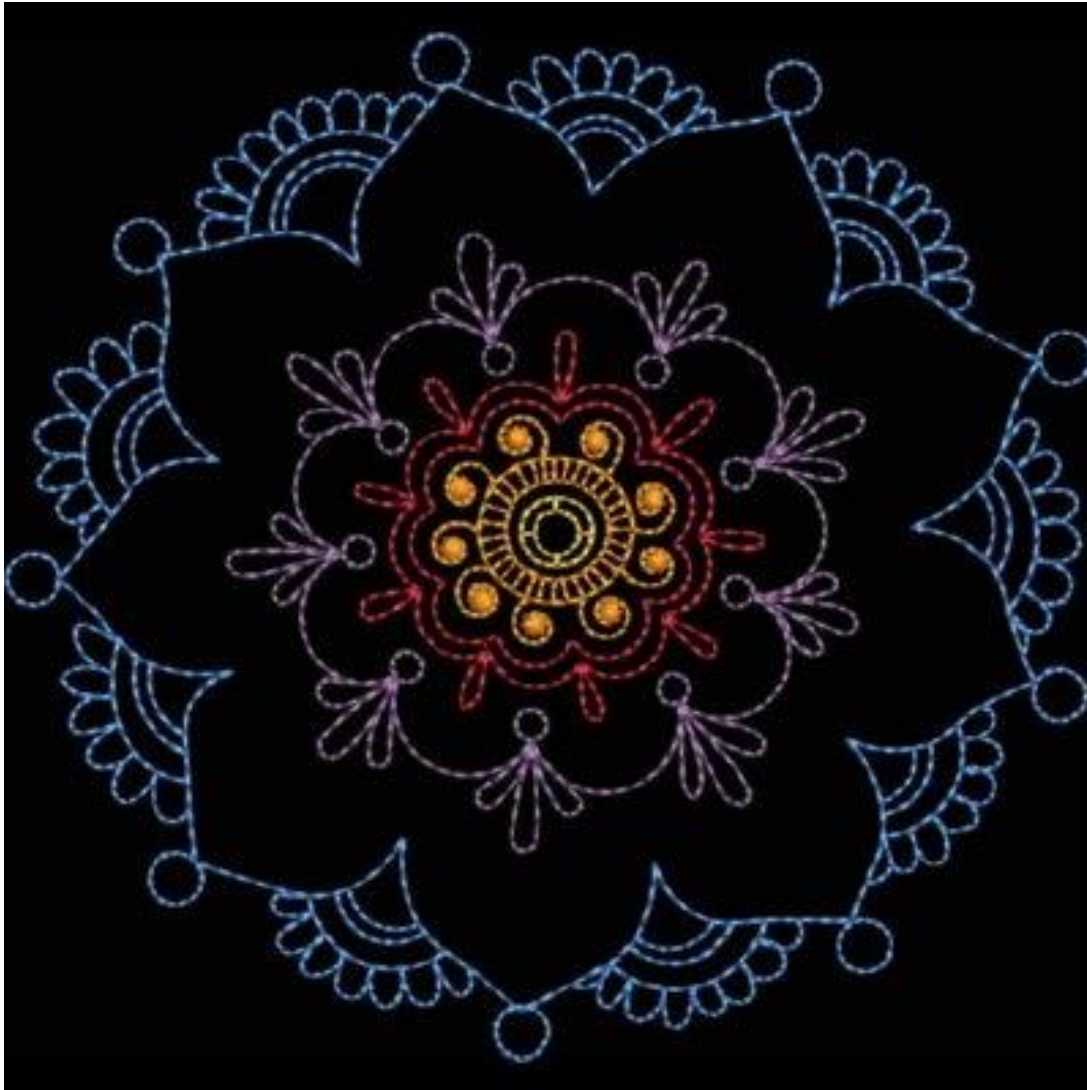

Ravens Nest Embroidery

BIN_HennaFlower

Stitches: 4971
Colors: 5
H: 95.3 mm
W: 100.0 mm

Color Sequence:

1.  Scholastic 1951
Brand: Madeira Neon Polyester
2.  Soup 1965
Brand: Madeira Neon Polyester
3.  Lipstick 1838
Brand: Madeira Neon Polyester
4.  Purple 1832
Brand: Madeira Neon Polyester
5.  California Blue 1977
Brand: Madeira Neon Polyester

Ravens Nest Embroidery

BIN_HennaFlower5x7

Stitches: 6089
Colors: 5
H: 127.1 mm
W: 133.2 mm

Color Sequence:

1.  Scholastic 1951
Brand: Madeira Neon Polyester
2.  Soup 1965
Brand: Madeira Neon Polyester
3.  Lipstick 1838
Brand: Madeira Neon Polyester
4.  Purple 1832
Brand: Madeira Neon Polyester
5.  California Blue 1977
Brand: Madeira Neon Polyester