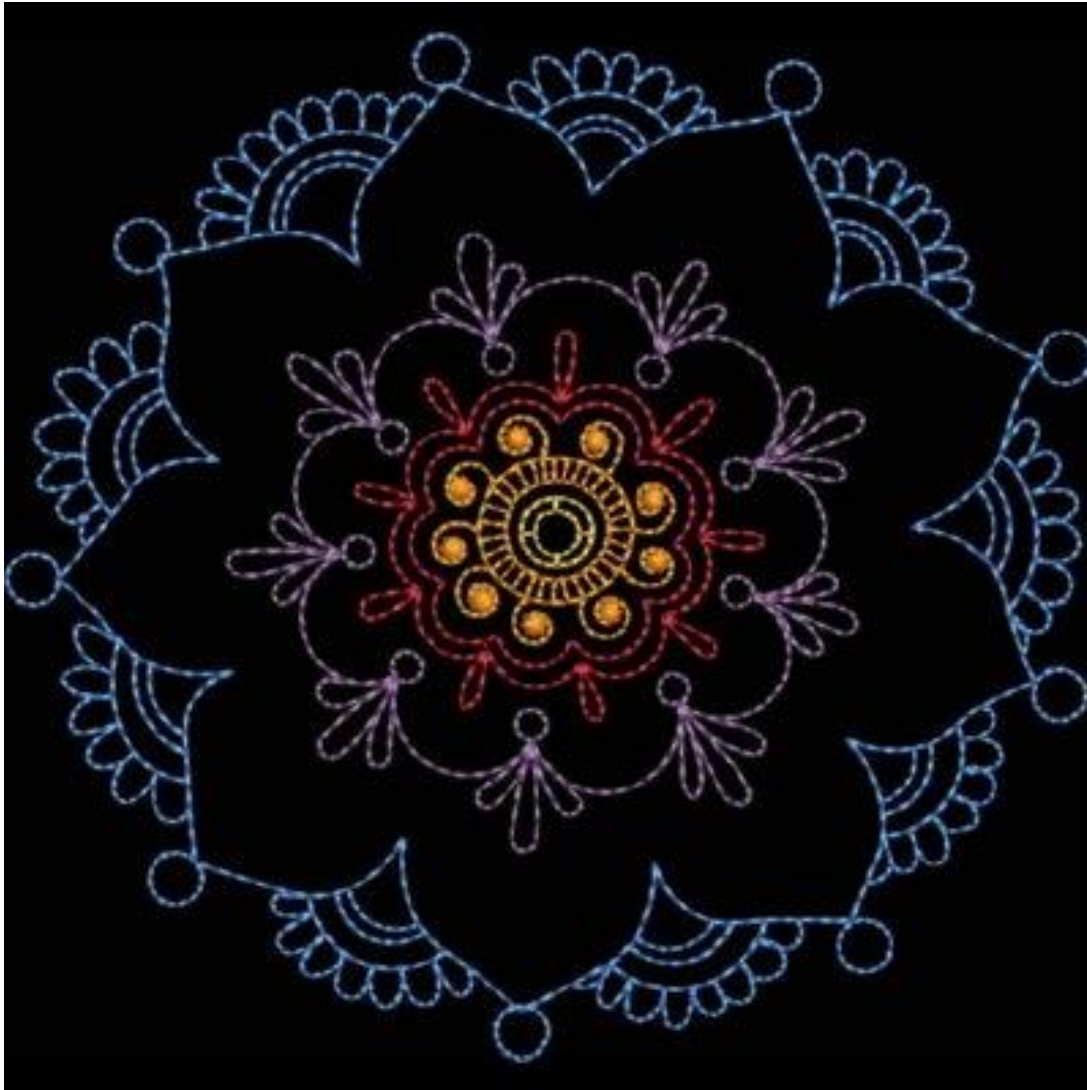

Ravens Nest Embroidery

BIN_HennaFlower

Stitches: 4971
Colors: 5
H: 95.3 mm
W: 100.0 mm

Color Sequence:

1.  Scholastic 1951
Brand: Madeira Neon Polyester
2.  Soup 1965
Brand: Madeira Neon Polyester
3.  Lipstick 1838
Brand: Madeira Neon Polyester
4.  Purple 1832
Brand: Madeira Neon Polyester
5.  California Blue 1977
Brand: Madeira Neon Polyester

Ravens Nest Embroidery

BIN_HennaFlower5x7

Stitches: 6089
Colors: 5
H: 127.1 mm
W: 133.2 mm

Color Sequence:

1.  Scholastic 1951
Brand: Madeira Neon Polyester
2.  Soup 1965
Brand: Madeira Neon Polyester
3.  Lipstick 1838
Brand: Madeira Neon Polyester
4.  Purple 1832
Brand: Madeira Neon Polyester
5.  California Blue 1977
Brand: Madeira Neon Polyester

Ravens Nest Embroidery

BIN_HennaFlower6x8

Stitches: 6879
Colors: 5
H: 151.9 mm
W: 159.2 mm

Color Sequence:

1.  Scholastic 1951
Brand: Madeira Neon Polyester
2.  Soup 1965
Brand: Madeira Neon Polyester
3.  Lipstick 1838
Brand: Madeira Neon Polyester
4.  Purple 1832
Brand: Madeira Neon Polyester
5.  California Blue 1977
Brand: Madeira Neon Polyester