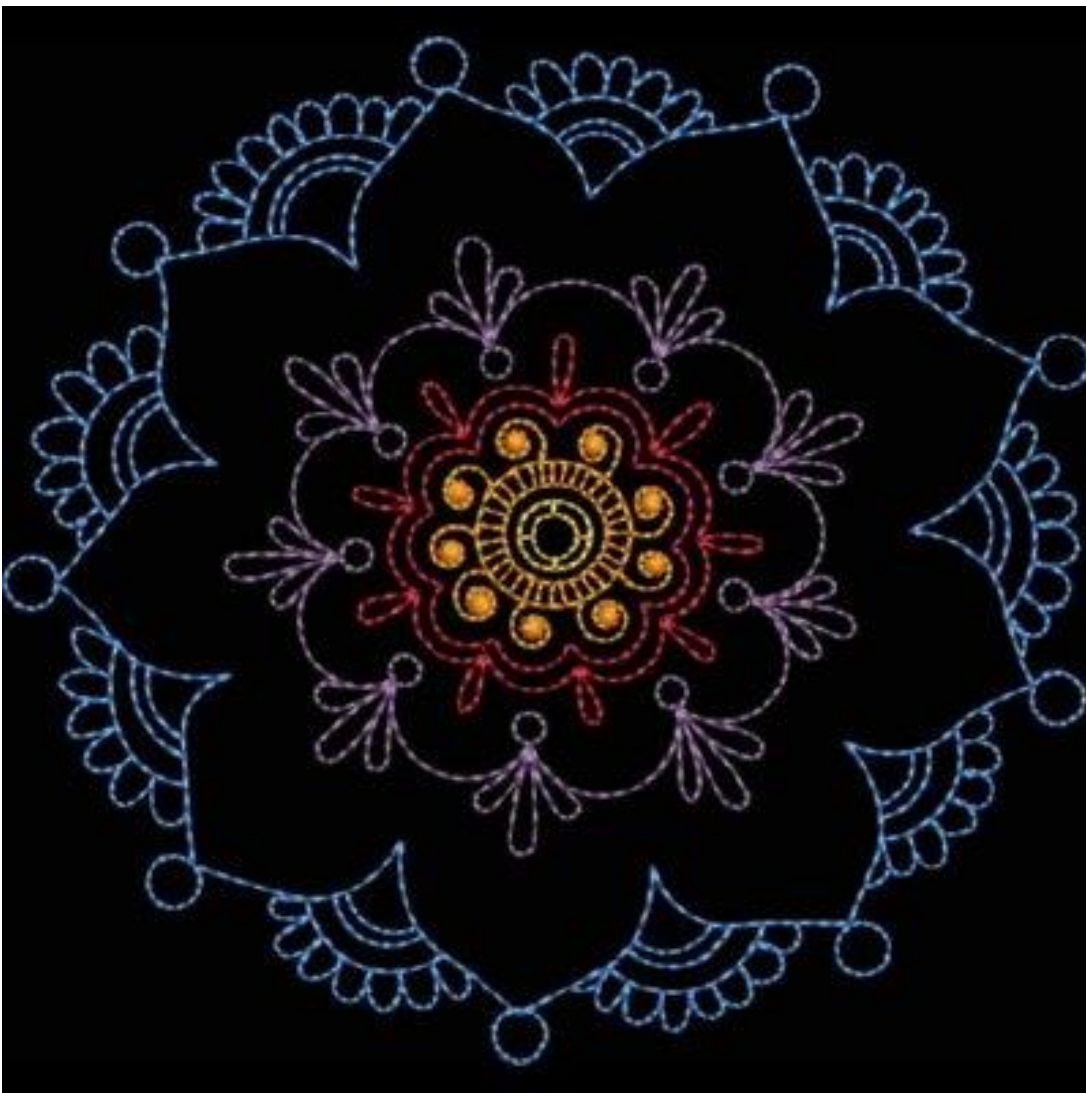

Ravens Nest Embroidery

BIN_HennaFlower

Stitches: 4971
Colors: 5
H: 95.3 mm
W: 100.0 mm

Color Sequence:

1.  Scholastic 1951
Brand: Madeira Neon Polyester
2.  Soup 1965
Brand: Madeira Neon Polyester
3.  Lipstick 1838
Brand: Madeira Neon Polyester
4.  Purple 1832
Brand: Madeira Neon Polyester
5.  California Blue 1977
Brand: Madeira Neon Polyester

Ravens Nest Embroidery

BIN_HennaFlower5x7

Stitches: 6089
Colors: 5
H: 127.1 mm
W: 133.2 mm

Color Sequence:

1.  Scholastic 1951
Brand: Madeira Neon Polyester
2.  Soup 1965
Brand: Madeira Neon Polyester
3.  Lipstick 1838
Brand: Madeira Neon Polyester
4.  Purple 1832
Brand: Madeira Neon Polyester
5.  California Blue 1977
Brand: Madeira Neon Polyester