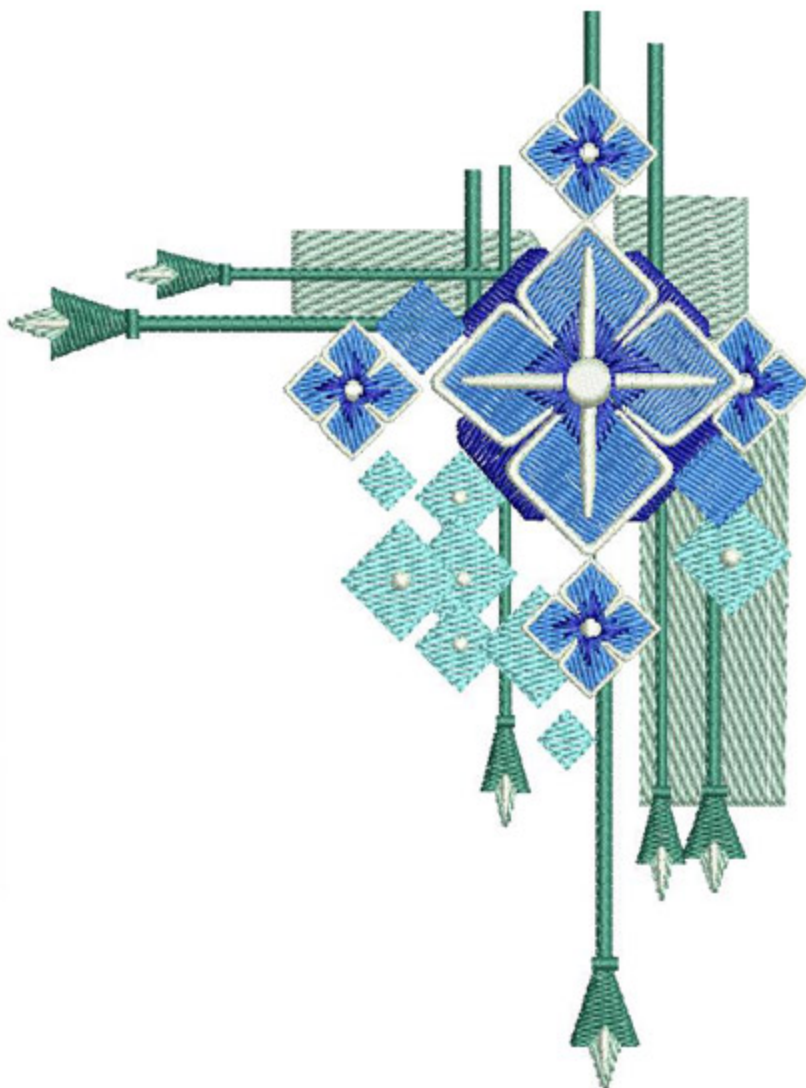

KBK_STGN_MAY13_FEATURE_A

Stitches: 19581
Colors: 6
H: 167.8 mm
W: 127.2 mm

Color Sequence:

1.  1692
Brand: Madeira poly
2.  Oceanic Green 1890
Brand: Madeira Neon Polyester
3.  Light Blue 1932
Brand: Madeira Neon Polyester
4.  1692
Brand: Madeira poly
5.  White 1802
Brand: Madeira Neon Polyester
6.  Blue 1934
Brand: Madeira Neon Polyester
7.  California Blue 1977
Brand: Madeira Neon Polyester
8.  Blue 1934
Brand: Madeira Neon Polyester
9.  White 1802
Brand: Madeira Neon Polyester

KBK_STGN_MAY13_FEATURE_AM

Stitches: 19593
Colors: 6
H: 167.8 mm
W: 127.2 mm

Color Sequence:

1.  1692
Brand: Madeira poly
2.  Oceanic Green 1890
Brand: Madeira Neon Polyester
3.  Light Blue 1932
Brand: Madeira Neon Polyester
4.  1692
Brand: Madeira poly
5.  White 1802
Brand: Madeira Neon Polyester
6.  Blue 1934
Brand: Madeira Neon Polyester
7.  California Blue 1977
Brand: Madeira Neon Polyester
8.  Blue 1934
Brand: Madeira Neon Polyester
9.  White 1802
Brand: Madeira Neon Polyester

KBK_STGN_MAY13_FEATURE_B

Stitches: 5831
Colors: 5
H: 74.1 mm
W: 64.1 mm

Color Sequence:

1.  1692
Brand: Madeira poly
2.  Oceanic Green 1890
Brand: Madeira Neon Polyester
3.  California Blue 1977
Brand: Madeira Neon Polyester
4.  Blue 1934
Brand: Madeira Neon Polyester
5.  White 1802
Brand: Madeira Neon Polyester

KBK_STGN_MAY13_FEATURE_BM

Stitches: 5836
Colors: 5
H: 113.3 mm
W: 77.6 mm

Color Sequence:

1.  1692
Brand: Madeira poly
2.  Oceanic Green 1890
Brand: Madeira Neon Polyester
3.  California Blue 1977
Brand: Madeira Neon Polyester
4.  Blue 1934
Brand: Madeira Neon Polyester
5.  White 1802
Brand: Madeira Neon Polyester