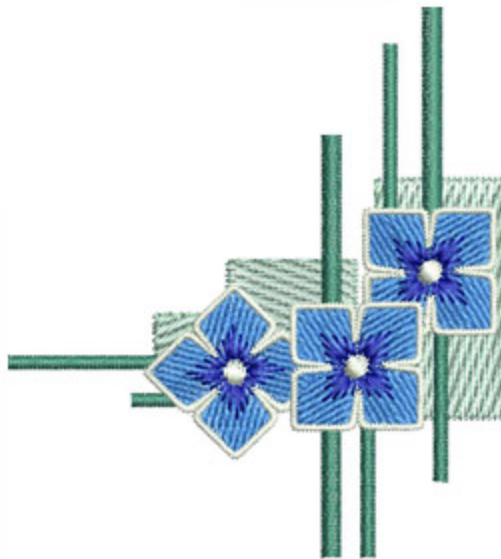

KBK_STGN_MAY13_FEATURE_A

Stitches: 19581
Colors: 6
H: 167.8 mm
W: 127.2 mm

Color Sequence:

1.  1692
Brand: Madeira poly
2.  Oceanic Green 1890
Brand: Madeira Neon Polyester
3.  Light Blue 1932
Brand: Madeira Neon Polyester
4.  1692
Brand: Madeira poly
5.  White 1802
Brand: Madeira Neon Polyester
6.  Blue 1934
Brand: Madeira Neon Polyester
7.  California Blue 1977
Brand: Madeira Neon Polyester
8.  Blue 1934
Brand: Madeira Neon Polyester
9.  White 1802
Brand: Madeira Neon Polyester

KBK_STGN_MAY13_FEATURE_AM

Stitches: 19593
Colors: 6
H: 167.8 mm
W: 127.2 mm

Color Sequence:

1.  1692
Brand: Madeira poly
2.  Oceanic Green 1890
Brand: Madeira Neon Polyester
3.  Light Blue 1932
Brand: Madeira Neon Polyester
4.  1692
Brand: Madeira poly
5.  White 1802
Brand: Madeira Neon Polyester
6.  Blue 1934
Brand: Madeira Neon Polyester
7.  California Blue 1977
Brand: Madeira Neon Polyester
8.  Blue 1934
Brand: Madeira Neon Polyester
9.  White 1802
Brand: Madeira Neon Polyester

KBK_STGN_MAY13_FEATURE_B

Stitches: 5831
Colors: 5
H: 74.1 mm
W: 64.1 mm

Color Sequence:

1.  1692
Brand: Madeira poly
2.  Oceanic Green 1890
Brand: Madeira Neon Polyester
3.  California Blue 1977
Brand: Madeira Neon Polyester
4.  Blue 1934
Brand: Madeira Neon Polyester
5.  White 1802
Brand: Madeira Neon Polyester

KBK_STGN_MAY13_FEATURE_BM

Stitches: 5836
Colors: 5
H: 113.3 mm
W: 77.6 mm

Color Sequence:

1.  1692
Brand: Madeira poly
2.  Oceanic Green 1890
Brand: Madeira Neon Polyester
3.  California Blue 1977
Brand: Madeira Neon Polyester
4.  Blue 1934
Brand: Madeira Neon Polyester
5.  White 1802
Brand: Madeira Neon Polyester