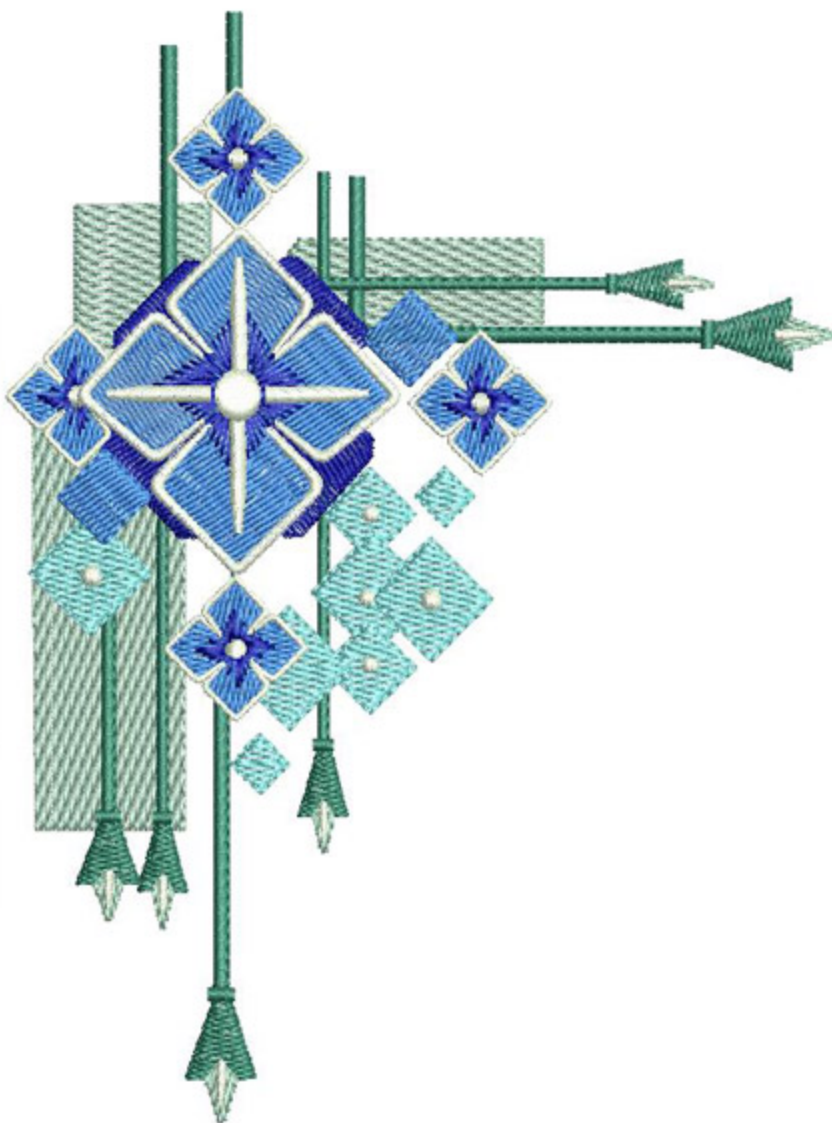

KBK_STGN_MAY13_FEATURE_A

Stitches: 19581
Colors: 6
H: 167.8 mm
W: 127.2 mm

Color Sequence:

1.  1692
Brand: Madeira poly
2.  Oceanic Green 1890
Brand: Madeira Neon Polyester
3.  Light Blue 1932
Brand: Madeira Neon Polyester
4.  1692
Brand: Madeira poly
5.  White 1802
Brand: Madeira Neon Polyester
6.  Blue 1934
Brand: Madeira Neon Polyester
7.  California Blue 1977
Brand: Madeira Neon Polyester
8.  Blue 1934
Brand: Madeira Neon Polyester
9.  White 1802
Brand: Madeira Neon Polyester

KBK_STGN_MAY13_FEATURE_AM

Stitches: 19593
Colors: 6
H: 167.8 mm
W: 127.2 mm

Color Sequence:

1.  1692
Brand: Madeira poly
2.  Oceanic Green 1890
Brand: Madeira Neon Polyester
3.  Light Blue 1932
Brand: Madeira Neon Polyester
4.  1692
Brand: Madeira poly
5.  White 1802
Brand: Madeira Neon Polyester
6.  Blue 1934
Brand: Madeira Neon Polyester
7.  California Blue 1977
Brand: Madeira Neon Polyester
8.  Blue 1934
Brand: Madeira Neon Polyester
9.  White 1802
Brand: Madeira Neon Polyester

KBK_STGN_MAY13_FEATURE_B

Stitches: 5831
Colors: 5
H: 74.1 mm
W: 64.1 mm

Color Sequence:

1.  1692
Brand: Madeira poly
2.  Oceanic Green 1890
Brand: Madeira Neon Polyester
3.  California Blue 1977
Brand: Madeira Neon Polyester
4.  Blue 1934
Brand: Madeira Neon Polyester
5.  White 1802
Brand: Madeira Neon Polyester

KBK_STGN_MAY13_FEATURE_BM

Stitches: 5836
Colors: 5
H: 113.3 mm
W: 77.6 mm

Color Sequence:

1.  1692
Brand: Madeira poly
2.  Oceanic Green 1890
Brand: Madeira Neon Polyester
3.  California Blue 1977
Brand: Madeira Neon Polyester
4.  Blue 1934
Brand: Madeira Neon Polyester
5.  White 1802
Brand: Madeira Neon Polyester