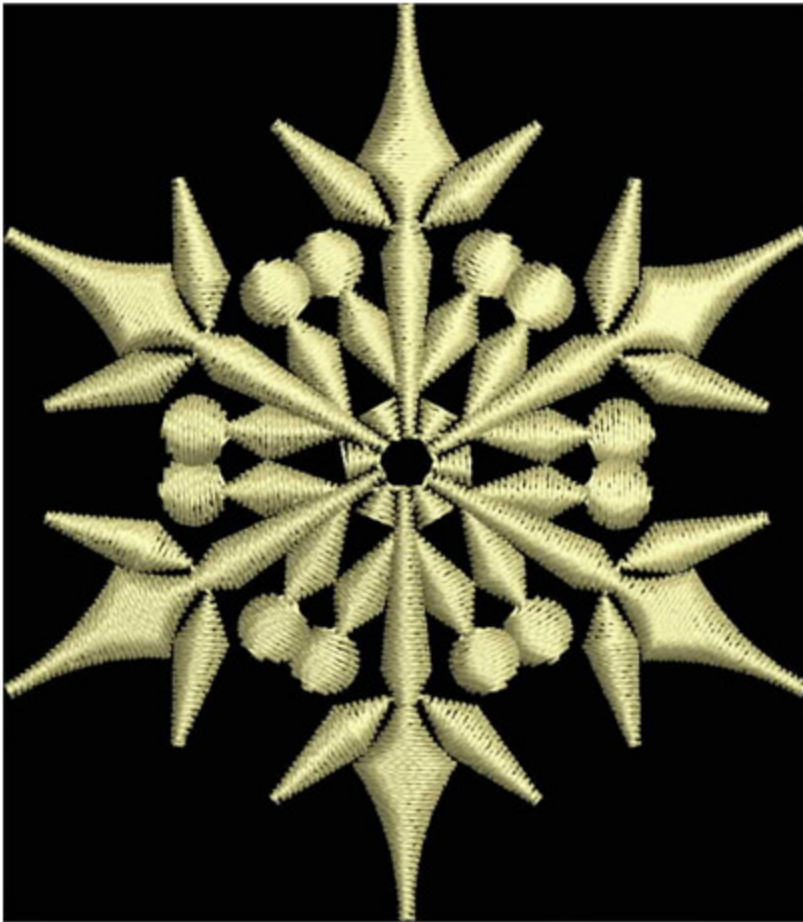

POATChain200

Stitches: 2695
Colors: 1
H: 188.1 mm
W: 9.5 mm

Color Sequence:
1.  Karat 1670
Brand: Madeira Neon Polyester

POATFillerFlake1_35

Stitches: 2510
Colors: 1
H: 35.0 mm
W: 30.7 mm

Color Sequence:
1. Karat 1670
Brand: Madeira Neon Polyester

POATFillerFlake1_52

Stitches: 3355
Colors: 1
H: 52.0 mm
W: 45.6 mm

Color Sequence:
1. Karat 1670
Brand: Madeira Neon Polyester

POATFillerFlake1_62

Stitches: 3992
Colors: 1
H: 62.0 mm
W: 54.3 mm

Color Sequence:
1.  Karat 1670
Brand: Madeira Neon Polyester