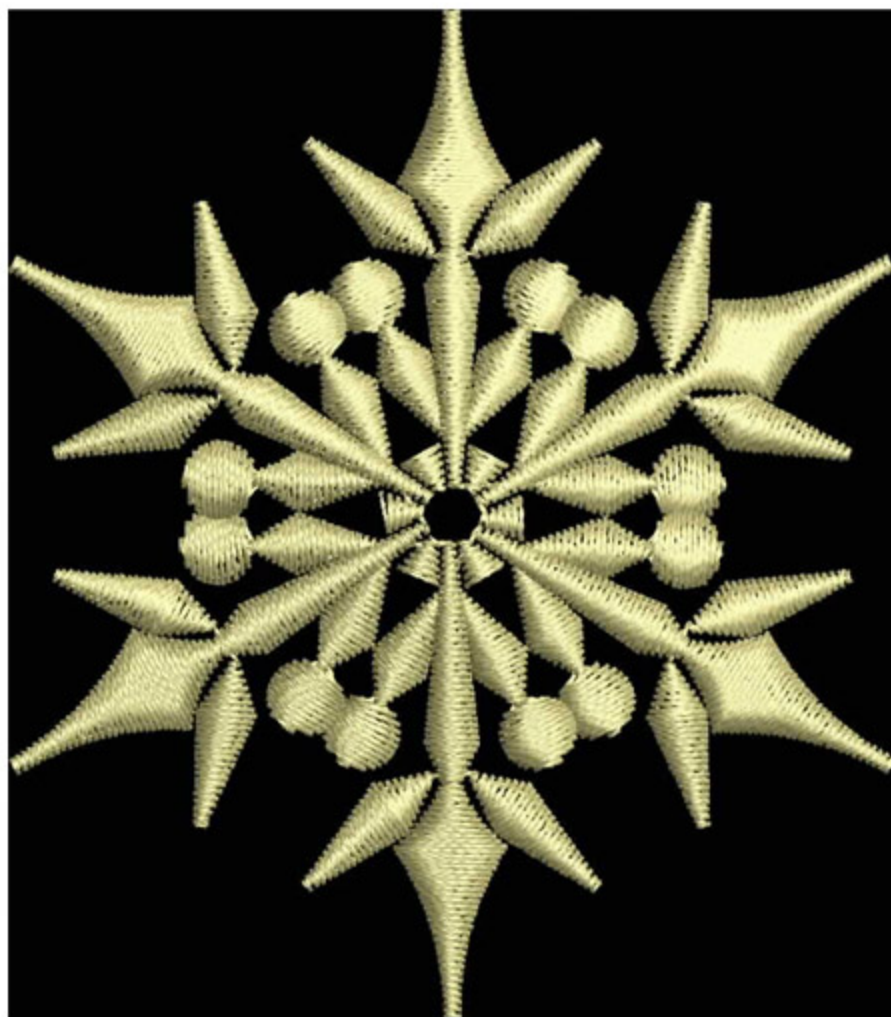

Color Sequence:
1. Karat 1670
Brand: Madeira Neon Polyester