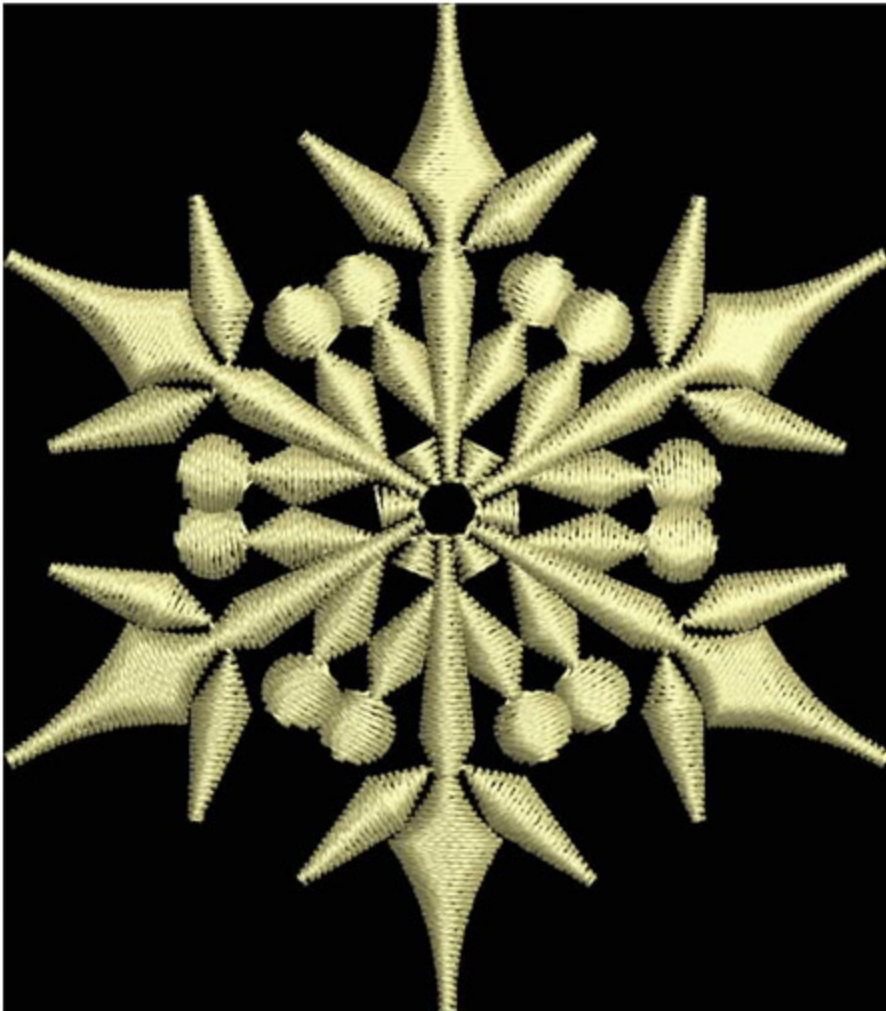

POATChain200

Stitches: 2695
Colors: 1
H: 188.1 mm
W: 9.5 mm

Color Sequence:
1.  Karat 1670
Brand: Madeira Neon Polyester

POATFillerFlake1_35

Stitches: 2510
Colors: 1
H: 35.0 mm
W: 30.7 mm

Color Sequence:
1. Karat 1670
Brand: Madeira Neon Polyester

POATFillerFlake1_52

Stitches: 3355
Colors: 1
H: 52.0 mm
W: 45.6 mm

Color Sequence:
1. Karat 1670
Brand: Madeira Neon Polyester

POATFillerFlake1_62

Stitches: 3992
Colors: 1
H: 62.0 mm
W: 54.3 mm

Color Sequence:
1.  Karat 1670
Brand: Madeira Neon Polyester