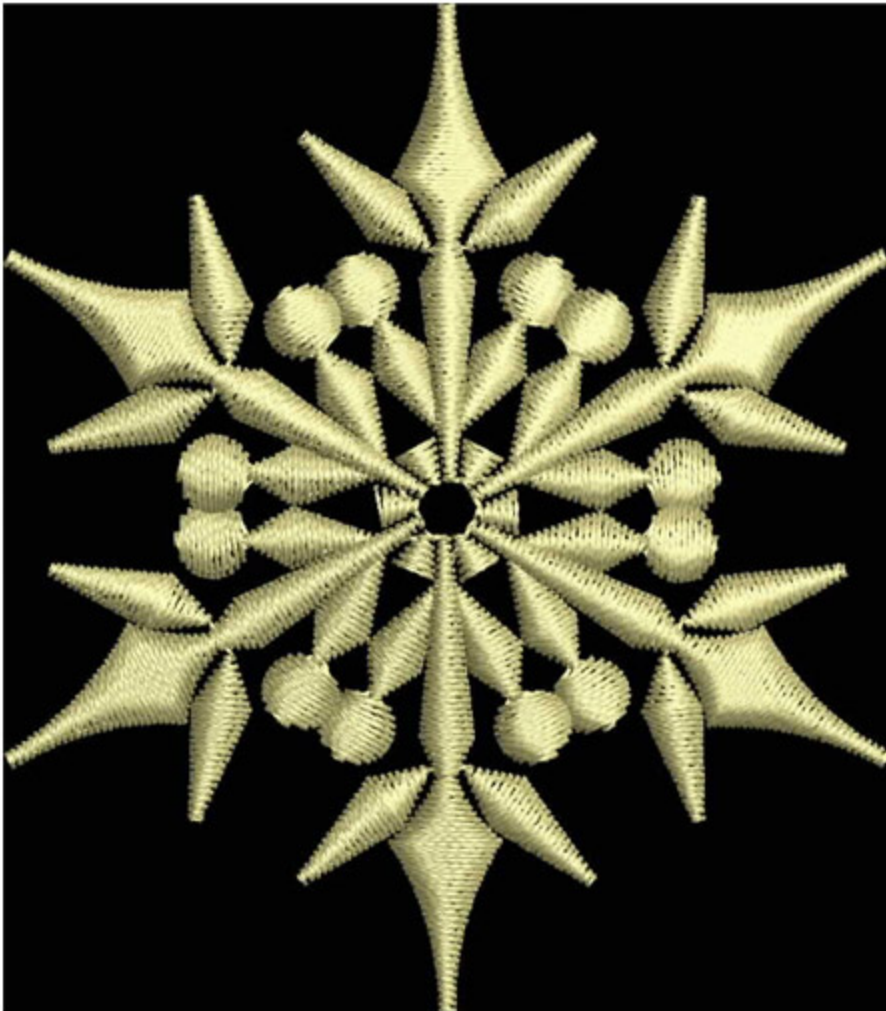

POATFillerFlake1_52

Stitches: 3355
Colors: 1
H: 52.0 mm
W: 45.6 mm

Color Sequence:
1. Karat 1670
Brand: Madeira Neon Polyester

POATFillerFlake1_62

Stitches: 3992
Colors: 1
H: 62.0 mm
W: 54.3 mm

Color Sequence:
1.  Karat 1670
Brand: Madeira Neon Polyester