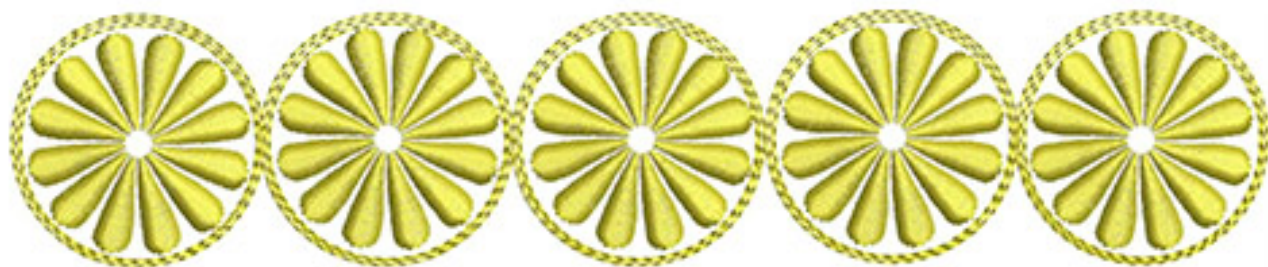

# Ravens Nest Embroidery

SSCitrusBorder4x4

Stitches: 4990  
Colors: 1  
H: 20.3 mm  
W: 99.9 mm

Color Sequence:  
1.  Pacific Gold 1735  
Brand: Madeira Neon Polyester

# Ravens Nest Embroidery

SSCitrusBorder5x7

Stitches: 8502  
Colors: 1  
H: 35.7 mm  
W: 174.9 mm

Color Sequence:  
1.  Pacific Gold 1735  
Brand: Madeira Neon Polyester