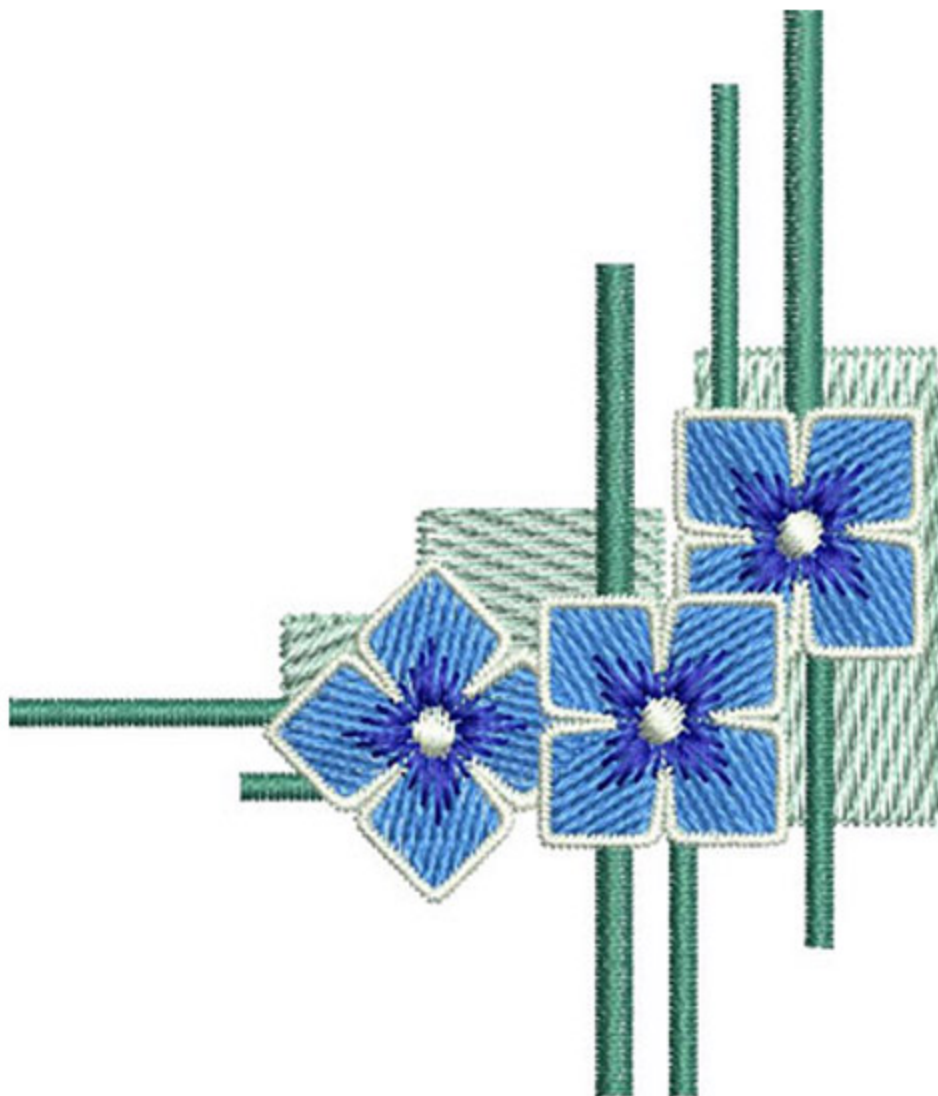

SAS_DecorativeCorner01_FEATURE

Stitches: 19584
Colors: 6
H: 167.8 mm
W: 127.2 mm

Color Sequence:

1.  1692
Brand: Madeira poly
2.  Oceanic Green 1890
Brand: Madeira Neon Polyester
3.  Light Blue 1932
Brand: Madeira Neon Polyester
4.  1692
Brand: Madeira poly
5.  White 1802
Brand: Madeira Neon Polyester
6.  Blue 1934
Brand: Madeira Neon Polyester
7.  California Blue 1977
Brand: Madeira Neon Polyester
8.  Blue 1934
Brand: Madeira Neon Polyester
9.  White 1802
Brand: Madeira Neon Polyester

SAS_DecorativeComer01_FEATURE

Stitches: 5831
Colors: 5
H: 74.1 mm
W: 64.1 mm

Color Sequence:
1. 1692
Brand: Madeira poly
2. Oceanic Green 1890
Brand: Madeira Neon Polyester
3. California Blue 1977
Brand: Madeira Neon Polyester
4. Blue 1934
Brand: Madeira Neon Polyester
5. White 1802
Brand: Madeira Neon Polyester