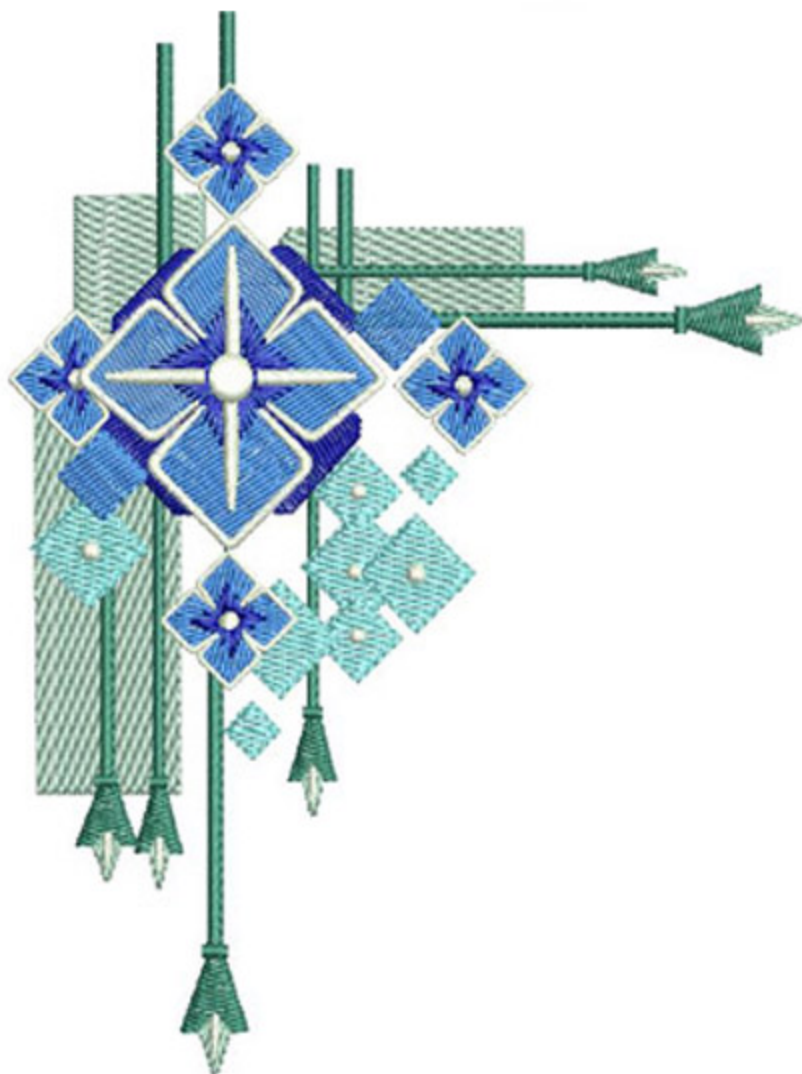

SAS_DecorativeCorner01_FEATURE

Stitches: 19584
Colors: 6
H: 167.8 mm
W: 127.2 mm

Color Sequence:

1.  1692
Brand: Madeira poly
2.  Oceanic Green 1890
Brand: Madeira Neon Polyester
3.  Light Blue 1932
Brand: Madeira Neon Polyester
4.  1692
Brand: Madeira poly
5.  White 1802
Brand: Madeira Neon Polyester
6.  Blue 1934
Brand: Madeira Neon Polyester
7.  California Blue 1977
Brand: Madeira Neon Polyester
8.  Blue 1934
Brand: Madeira Neon Polyester
9.  White 1802
Brand: Madeira Neon Polyester

SAS_DecorativeComer01_FEATURE

Stitches: 5831
Colors: 5
H: 74.1 mm
W: 64.1 mm

Color Sequence:
1. 1692
Brand: Madeira poly
2. Oceanic Green 1890
Brand: Madeira Neon Polyester
3. California Blue 1977
Brand: Madeira Neon Polyester
4. Blue 1934
Brand: Madeira Neon Polyester
5. White 1802
Brand: Madeira Neon Polyester