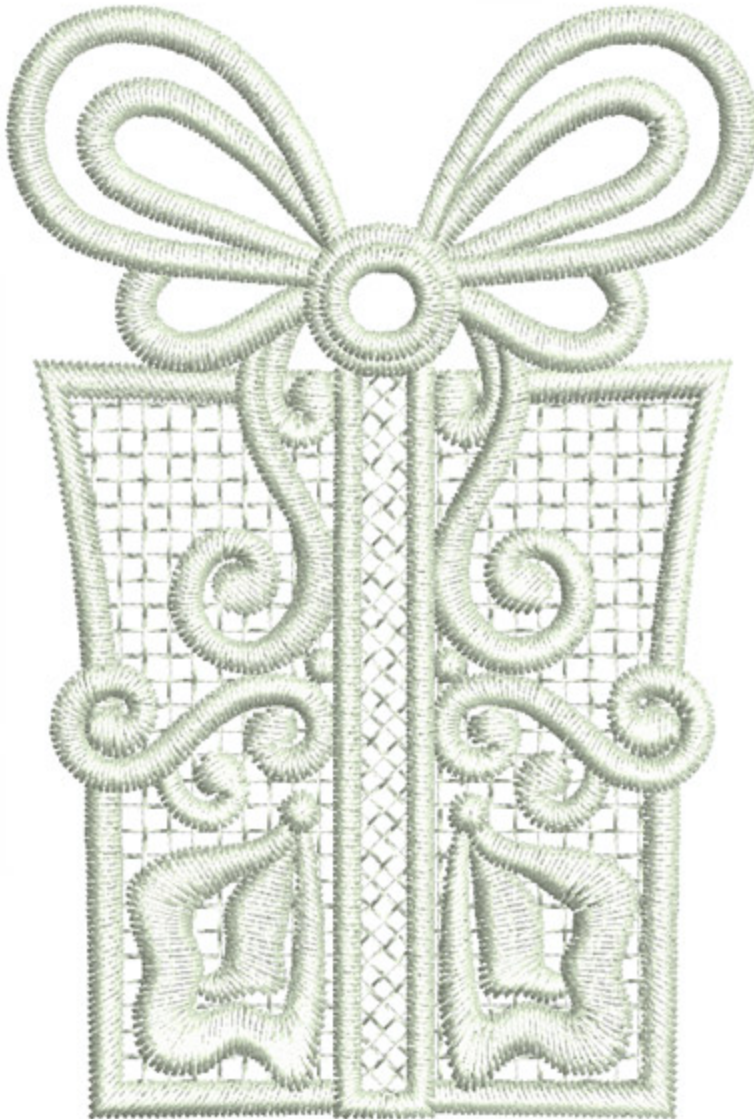

---

ASOCQBPresent1\_2x2

Stitches: 4656  
Colors: 1  
H: 50.0 mm  
W: 33.8 mm

Color Sequence:  
1.  Frost 1804  
Brand: Madeira Neon Polyester

---

ASOCQBPresent1\_4x4

Stitches: 10328  
Colors: 1  
H: 89.9 mm  
W: 60.7 mm

Color Sequence:  
1.  White 1802  
Brand: Madeira Neon Polyester