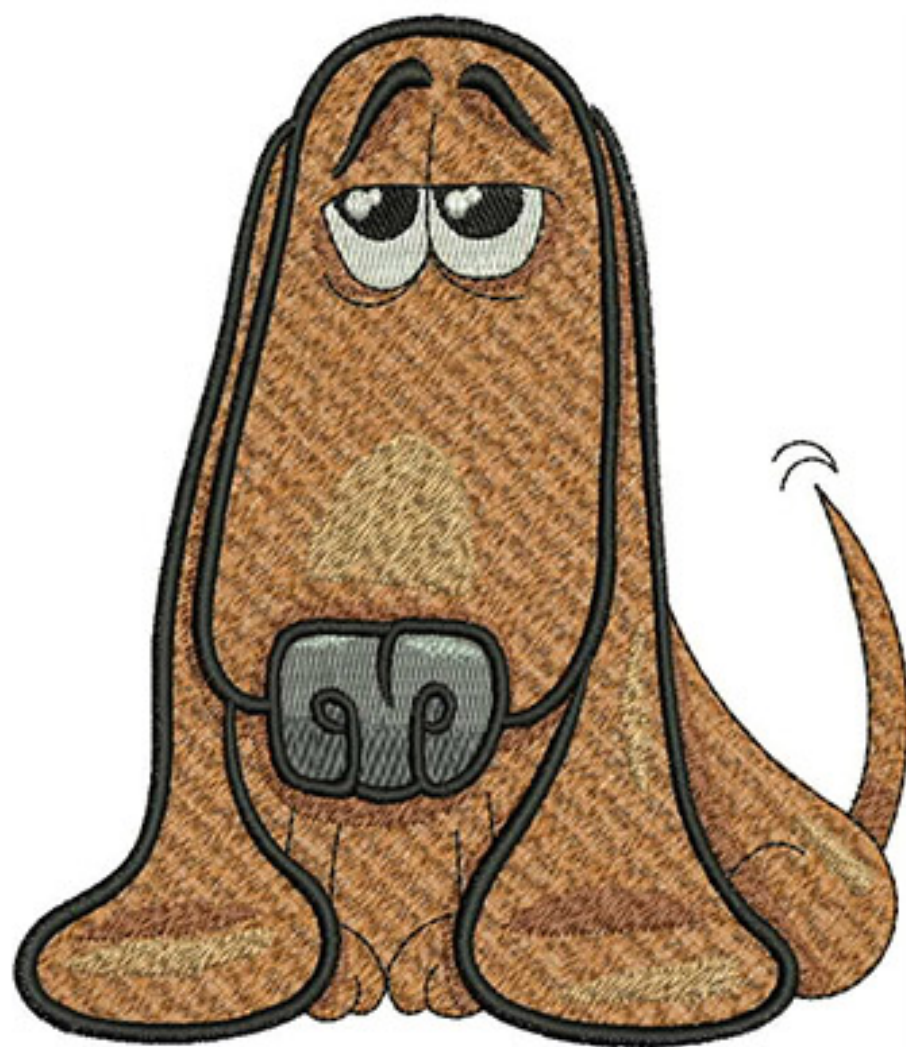

# Ravens Nest Embroidery

PLEars4x5

Stitches: 20464  
Colors: 8  
H: 115.4 mm  
W: 100.0 mm

#### Color Sequence:

1. ■ Toast 1773  
Brand: Madeira Neon Polyester
2. □ Snow White 1801  
Brand: Madeira Neon Polyester
3. ■ Balsa 1658  
Brand: Madeira Neon Polyester
4. ■ 1926  
Brand: Madeira Poly
5. ■ Silvery Grey 1840  
Brand: Madeira Neon Polyester
6. ■ Smokey 1641  
Brand: Madeira Neon Polyester
7. ■ Ice Fishing 1611  
Brand: Madeira Neon Polyester
8. ■ Black 1800  
Brand: Madeira Neon Polyester
9. □ Snow White 1801  
Brand: Madeira Neon Polyester