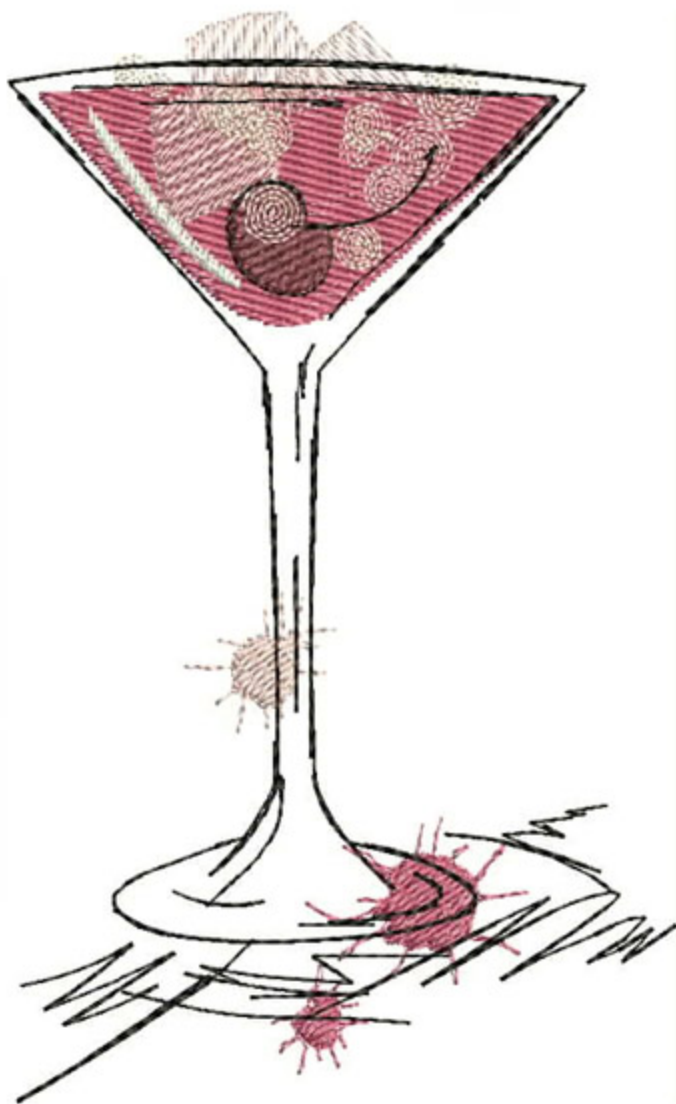

GDManhattan4x4

Stitches: 4209  
Colors: 6  
H: 100.0 mm  
W: 61.3 mm

H: 3.93 in  
W: 2.41 in

Color Sequence:

1.  Galahad Bronze 1919  
Brand: Madeira Neon Polyester
2.  Russet 1784  
Brand: Madeira Neon Polyester
3.  Pink Sorbet 1549  
Brand: Madeira poly
4.  Peach Blush 1713  
Brand: Madeira poly
5.  White 1802  
Brand: Madeira Neon Polyester
6.  Black 1800  
Brand: Madeira Neon Polyester

GDManhattan4x5

Stitches: 5589  
Colors: 6  
H: 127.2 mm  
W: 77.9 mm

H: 5.00 in  
W: 3.06 in

Color Sequence:

1.  Galahad Bronze 1919  
Brand: Madeira Neon Polyester
2.  Russet 1784  
Brand: Madeira Neon Polyester
3.  Pink Sorbet 1549  
Brand: Madeira poly
4.  Peach Blush 1713  
Brand: Madeira poly
5.  White 1802  
Brand: Madeira Neon Polyester
6.  Black 1800  
Brand: Madeira Neon Polyester

GDManhattan5x7

Stitches: 8589  
Colors: 6  
H: 175.0 mm  
W: 107.1 mm

H: 6.89 in  
W: 4.21 in

Color Sequence:

1.  Galahad Bronze 1919  
Brand: Madeira Neon Polyester
2.  Russet 1784  
Brand: Madeira Neon Polyester
3.  Pink Sorbet 1549  
Brand: Madeira poly
4.  Peach Blush 1713  
Brand: Madeira poly
5.  White 1802  
Brand: Madeira Neon Polyester
6.  Black 1800  
Brand: Madeira Neon Polyester