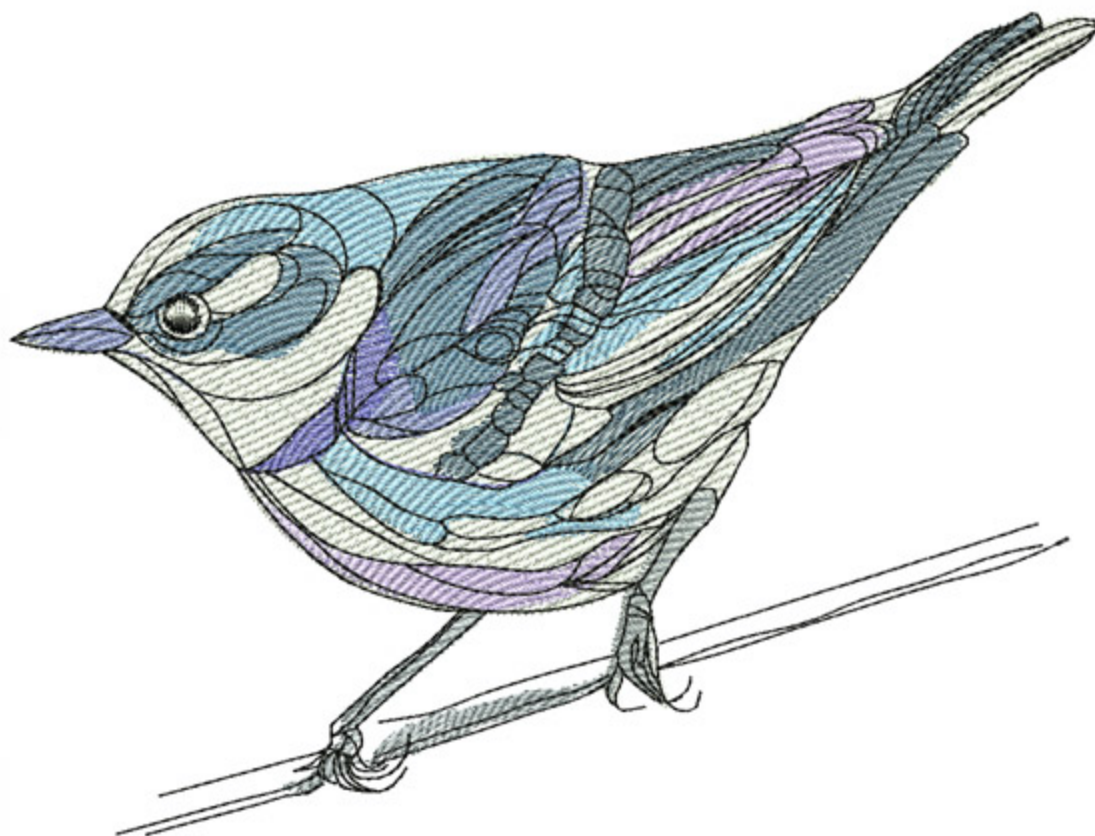

OFFBlueAndPurple4x4

Stitches: 9984
 Colors: 9
 H: 75.5 mm
 W: 100.0 mm

H: 2.97 in
 W: 3.93 in

Color Sequence:

1. White 1802
Brand: Madeira Neon Polyester
2. Dover Grey 1612
Brand: Madeira Neon Polyester
3. Copen 1943
Brand: Madeira Neon Polyester
4. Tulip 1630
Brand: Madeira Neon Polyester
5. Little Boy Blue 1532
Brand: Madeira poly
6. New England 1642
Brand: Madeira Neon Polyester
7. Bahamas Blue 1930
Brand: Madeira poly
8. Uniform 1963
Brand: Madeira Neon Polyester
9. Black 1800
Brand: Madeira Neon Polyester
10. White 1802
Brand: Madeira Neon Polyester

OFFBlueAndPurple5x7

Stitches: 20360
 Colors: 9
 H: 127.2 mm
 W: 168.3 mm

H: 5.00 in
 W: 6.62 in

Color Sequence:

1. White 1802
Brand: Madeira Neon Polyester
2. Dover Grey 1612
Brand: Madeira Neon Polyester
3. Copen 1943
Brand: Madeira Neon Polyester
4. Tulip 1630
Brand: Madeira Neon Polyester
5. Little Boy Blue 1532
Brand: Madeira poly
6. New England 1642
Brand: Madeira Neon Polyester
7. Bahamas Blue 1930
Brand: Madeira poly
8. Uniform 1963
Brand: Madeira Neon Polyester
9. Black 1800
Brand: Madeira Neon Polyester
10. White 1802
Brand: Madeira Neon Polyester

OFFBlueAndPurple6x8

Stitches: 26070
Colors: 9
H: 150.0 mm
W: 198.6 mm

H: 5.90 in
W: 7.81 in

Color Sequence:

1. White 1802
Brand: Madeira Neon Polyester
2. Dover Grey 1612
Brand: Madeira Neon Polyester
3. Copen 1943
Brand: Madeira Neon Polyester
4. Tulip 1630
Brand: Madeira Neon Polyester
5. Little Boy Blue 1532
Brand: Madeira poly
6. New England 1642
Brand: Madeira Neon Polyester
7. Bahamas Blue 1930
Brand: Madeira poly
8. Uniform 1963
Brand: Madeira Neon Polyester
9. Black 1800
Brand: Madeira Neon Polyester
10. White 1802
Brand: Madeira Neon Polyester