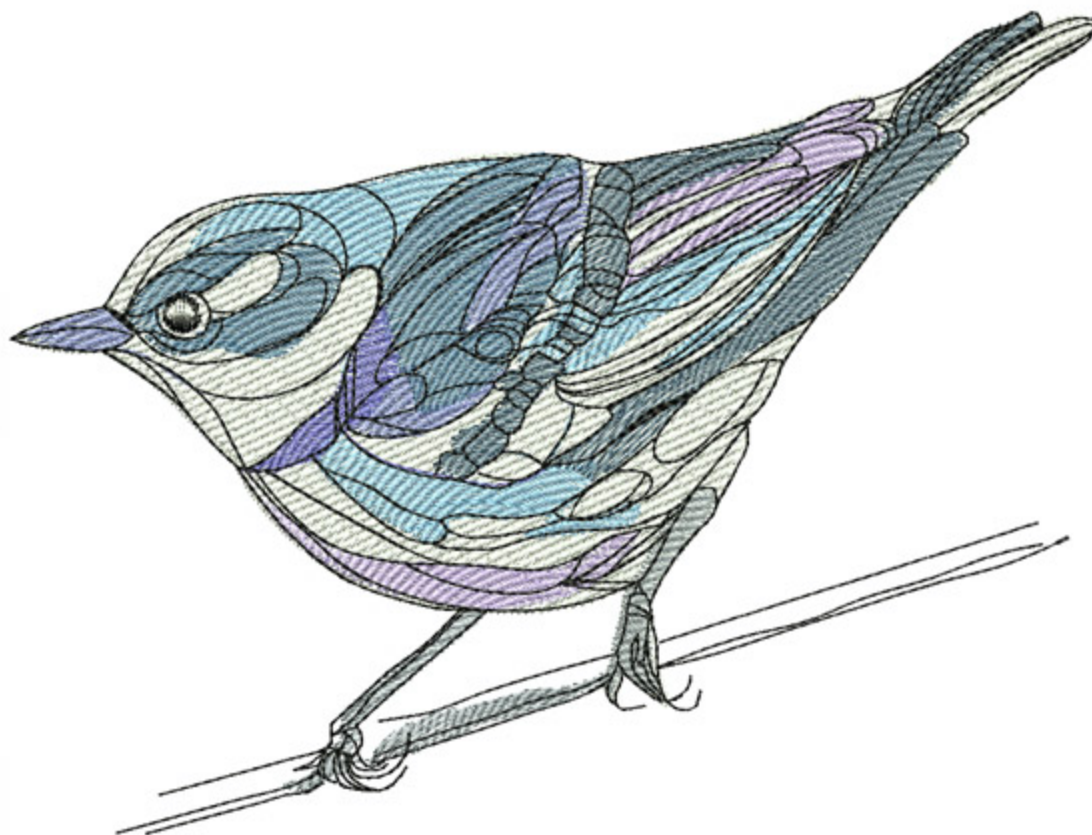

OFFBlueAndPurple4x4

Stitches: 9984
 Colors: 9
 H: 75.5 mm
 W: 100.0 mm

H: 2.97 in
 W: 3.93 in

Color Sequence:

1. White 1802
Brand: Madeira Neon Polyester
2. Dover Grey 1612
Brand: Madeira Neon Polyester
3. Copen 1943
Brand: Madeira Neon Polyester
4. Tulip 1630
Brand: Madeira Neon Polyester
5. Little Boy Blue 1532
Brand: Madeira poly
6. New England 1642
Brand: Madeira Neon Polyester
7. Bahamas Blue 1930
Brand: Madeira poly
8. Uniform 1963
Brand: Madeira Neon Polyester
9. Black 1800
Brand: Madeira Neon Polyester
10. White 1802
Brand: Madeira Neon Polyester

OFFBlueAndPurple5x7

Stitches: 20360
 Colors: 9
 H: 127.2 mm
 W: 168.3 mm

H: 5.00 in
 W: 6.62 in

Color Sequence:

1. White 1802
Brand: Madeira Neon Polyester
2. Dover Grey 1612
Brand: Madeira Neon Polyester
3. Copen 1943
Brand: Madeira Neon Polyester
4. Tulip 1630
Brand: Madeira Neon Polyester
5. Little Boy Blue 1532
Brand: Madeira poly
6. New England 1642
Brand: Madeira Neon Polyester
7. Bahamas Blue 1930
Brand: Madeira poly
8. Uniform 1963
Brand: Madeira Neon Polyester
9. Black 1800
Brand: Madeira Neon Polyester
10. White 1802
Brand: Madeira Neon Polyester

OFFBlueAndPurple8x10

Stitches: 37428
 Colors: 9
 H: 188.9 mm
 W: 250.0 mm

H: 7.43 in
 W: 9.87 in

Color Sequence:

1. White 1802
Brand: Madeira Neon Polyester
2. Dover Grey 1612
Brand: Madeira Neon Polyester
3. Copen 1943
Brand: Madeira Neon Polyester
4. Tulip 1630
Brand: Madeira Neon Polyester
5. Little Boy Blue 1532
Brand: Madeira poly
6. New England 1642
Brand: Madeira Neon Polyester
7. Bahamas Blue 1930
Brand: Madeira poly
8. Uniform 1963
Brand: Madeira Neon Polyester
9. Black 1800
Brand: Madeira Neon Polyester
10. White 1802
Brand: Madeira Neon Polyester