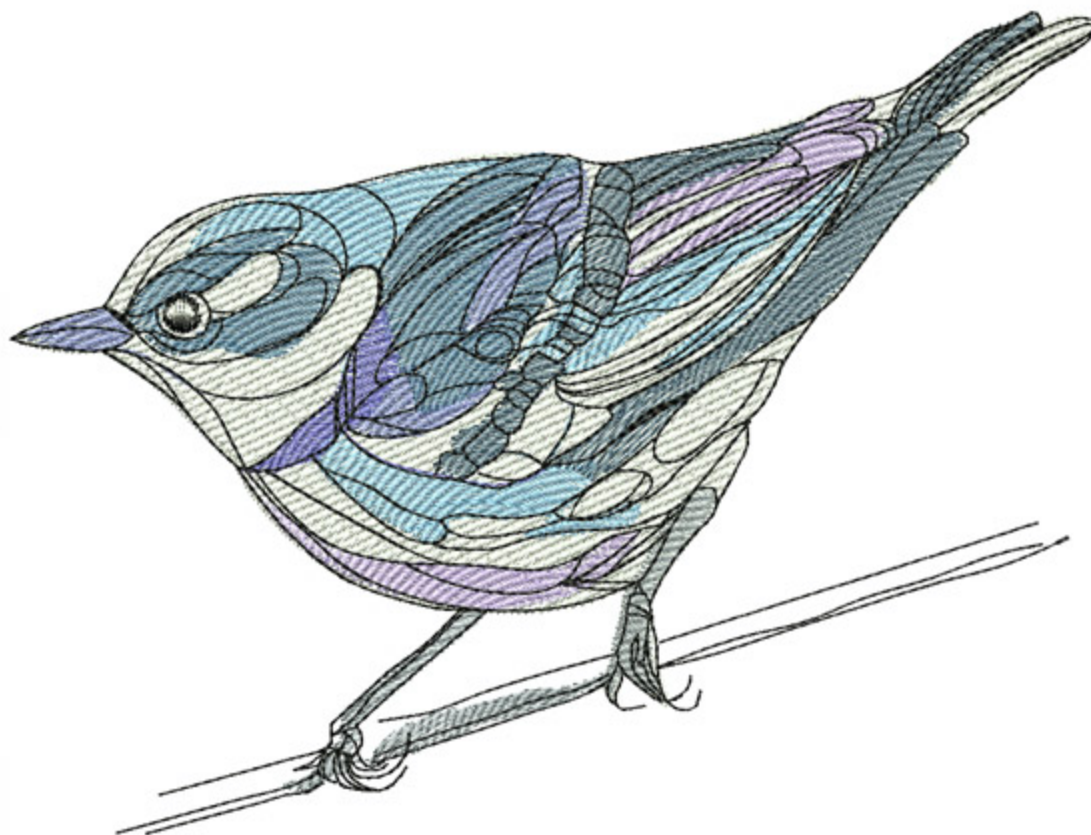

OFFBlueAndPurple6x8

Stitches: 26070
Colors: 9
H: 150.0 mm
W: 198.6 mm

H: 5.90 in
W: 7.81 in

Color Sequence:

1. White 1802
Brand: Madeira Neon Polyester
2. Dover Grey 1612
Brand: Madeira Neon Polyester
3. Copen 1943
Brand: Madeira Neon Polyester
4. Tulip 1630
Brand: Madeira Neon Polyester
5. Little Boy Blue 1532
Brand: Madeira poly
6. New England 1642
Brand: Madeira Neon Polyester
7. Bahamas Blue 1930
Brand: Madeira poly
8. Uniform 1963
Brand: Madeira Neon Polyester
9. Black 1800
Brand: Madeira Neon Polyester
10. White 1802
Brand: Madeira Neon Polyester

OFFBlueAndPurple8x10

Stitches: 37428
 Colors: 9
 H: 188.9 mm
 W: 250.0 mm

H: 7.43 in
 W: 9.87 in

Color Sequence:

1. White 1802
Brand: Madeira Neon Polyester
2. Dover Grey 1612
Brand: Madeira Neon Polyester
3. Copen 1943
Brand: Madeira Neon Polyester
4. Tulip 1630
Brand: Madeira Neon Polyester
5. Little Boy Blue 1532
Brand: Madeira poly
6. New England 1642
Brand: Madeira Neon Polyester
7. Bahamas Blue 1930
Brand: Madeira poly
8. Uniform 1963
Brand: Madeira Neon Polyester
9. Black 1800
Brand: Madeira Neon Polyester
10. White 1802
Brand: Madeira Neon Polyester