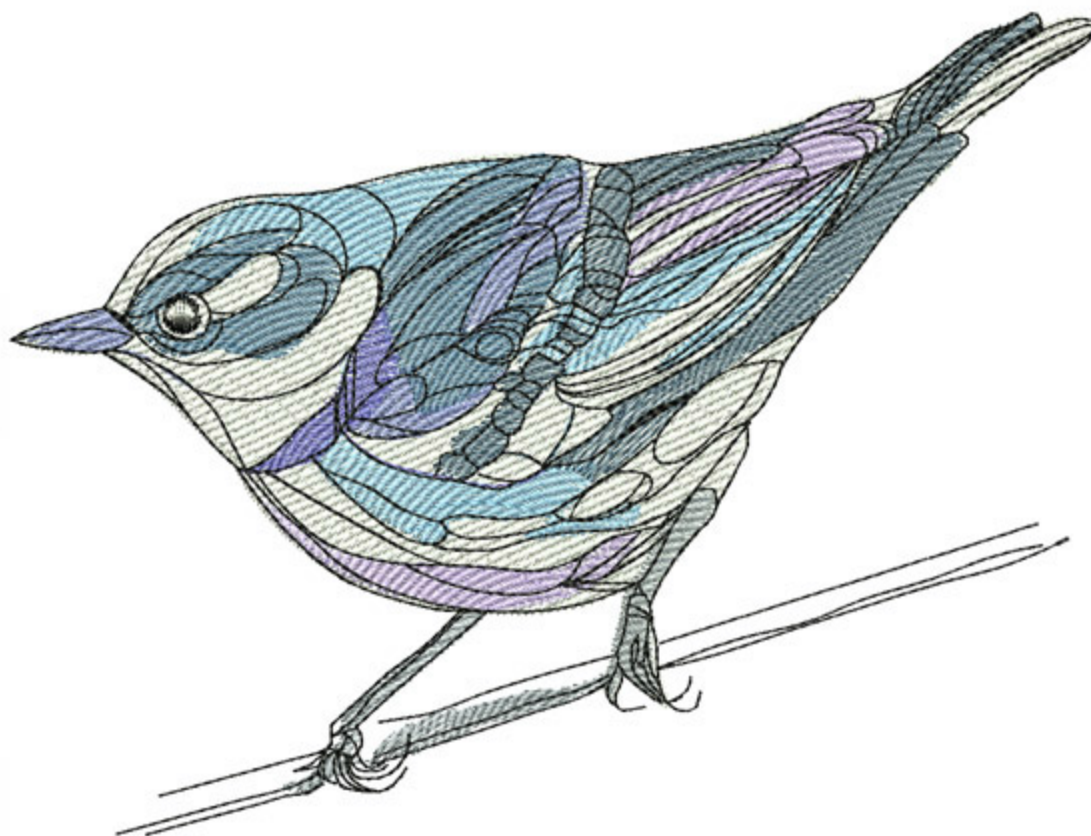

OFFBlueAndPurple4x4

Stitches: 9984
 Colors: 9
 H: 75.5 mm
 W: 100.0 mm

H: 2.97 in
 W: 3.93 in

Color Sequence:

1. White 1802
Brand: Madeira Neon Polyester
2. Dover Grey 1612
Brand: Madeira Neon Polyester
3. Copen 1943
Brand: Madeira Neon Polyester
4. Tulip 1630
Brand: Madeira Neon Polyester
5. Little Boy Blue 1532
Brand: Madeira poly
6. New England 1642
Brand: Madeira Neon Polyester
7. Bahamas Blue 1930
Brand: Madeira poly
8. Uniform 1963
Brand: Madeira Neon Polyester
9. Black 1800
Brand: Madeira Neon Polyester
10. White 1802
Brand: Madeira Neon Polyester

OFFBlueAndPurple5x7

Stitches: 20360
 Colors: 9
 H: 127.2 mm
 W: 168.3 mm

H: 5.00 in
 W: 6.62 in

Color Sequence:

1. White 1802
Brand: Madeira Neon Polyester
2. Dover Grey 1612
Brand: Madeira Neon Polyester
3. Copen 1943
Brand: Madeira Neon Polyester
4. Tulip 1630
Brand: Madeira Neon Polyester
5. Little Boy Blue 1532
Brand: Madeira poly
6. New England 1642
Brand: Madeira Neon Polyester
7. Bahamas Blue 1930
Brand: Madeira poly
8. Uniform 1963
Brand: Madeira Neon Polyester
9. Black 1800
Brand: Madeira Neon Polyester
10. White 1802
Brand: Madeira Neon Polyester

OFFBlueAndPurple8x10

Stitches: 37428
 Colors: 9
 H: 188.9 mm
 W: 250.0 mm

H: 7.43 in
 W: 9.87 in

Color Sequence:

1. White 1802
Brand: Madeira Neon Polyester
2. Dover Grey 1612
Brand: Madeira Neon Polyester
3. Copen 1943
Brand: Madeira Neon Polyester
4. Tulip 1630
Brand: Madeira Neon Polyester
5. Little Boy Blue 1532
Brand: Madeira poly
6. New England 1642
Brand: Madeira Neon Polyester
7. Bahamas Blue 1930
Brand: Madeira poly
8. Uniform 1963
Brand: Madeira Neon Polyester
9. Black 1800
Brand: Madeira Neon Polyester
10. White 1802
Brand: Madeira Neon Polyester