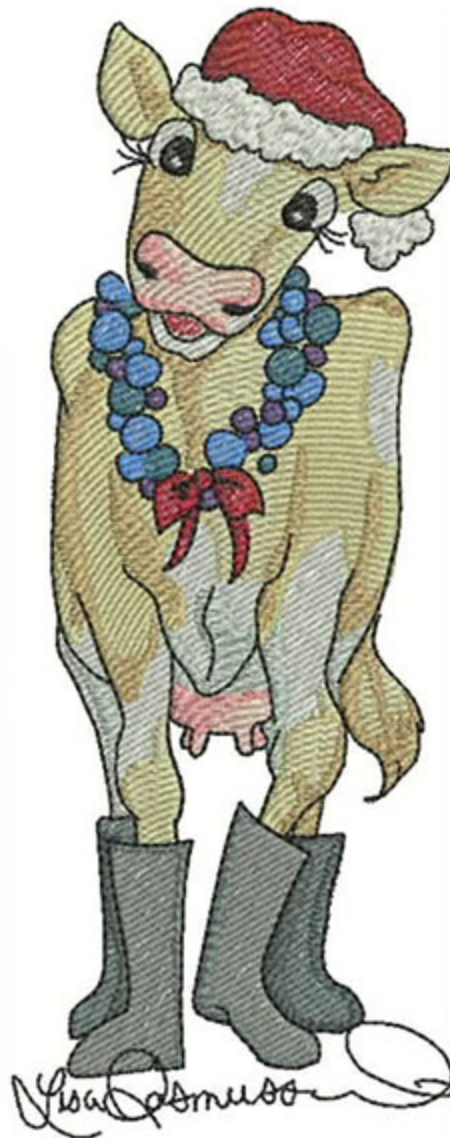

LR_SantaCow3_5x7

Stitches: 29793
 Colors: 16
 H: 174.9 mm
 W: 68.3 mm

Color Sequence:

1. Snow White 1801
Brand: Madeira Neon Polyester
2. Shark Skin 1811
Brand: Madeira Neon Polyester
3. Karat 1670
Brand: Madeira Neon Polyester
4. Sandalwood 1726
Brand: Madeira Neon Polyester
5. Jockey Red 1681
Brand: Madeira Neon Polyester
6. Rich Scarlet 1781
Brand: Madeira Neon Polyester
7. Red Jubilee 1981
Brand: Madeira Neon Polyester
8. Emily Pink 1915
Brand: Madeira Neon Polyester
9. Rose Cerise 1917
Brand: Madeira Neon Polyester
10. California Blue 1977
Brand: Madeira Neon Polyester
11. Blue 1934
Brand: Madeira Neon Polyester
12. California Blue 1977
Brand: Madeira Neon Polyester
13. Royal 1766
Brand: Madeira Neon Polyester
14. Snow White 1801
Brand: Madeira Neon Polyester
15. Silvery Grey 1840
Brand: Madeira Neon Polyester
16. Pond Mauve 1640
Brand: Madeira Neon Polyester
17. Twilight 1841
Brand: Madeira Neon Polyester
18. Black 1800
Brand: Madeira Neon Polyester
19. Snow White 1801
Brand: Madeira Neon Polyester