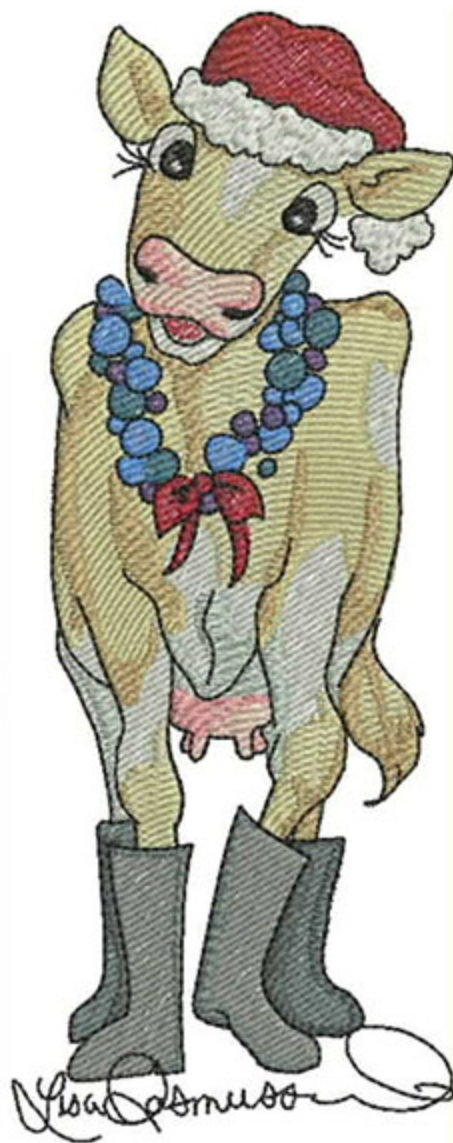

Color Sequence:

1. ☐ Snow White 1801
  Brand: Madeira Neon Polyester
2. ☐ Shark Skin 1811
  Brand: Madeira Neon Polyester
3. ☐ Karat 1670
  Brand: Madeira Neon Polyester
4. ☐ Sandalwood 1726
  Brand: Madeira Neon Polyester
5. ☐ Jockey Red 1681
  Brand: Madeira Neon Polyester
6. ☐ Rich Scarlet 1781
  Brand: Madeira Neon Polyester
7. ☐ Red Jubilee 1981
  Brand: Madeira Neon Polyester
8. ☐ Emily Pink 1915
  Brand: Madeira Neon Polyester
9. ☐ Rose Cerise 1917
  Brand: Madeira Neon Polyester
10. ☐ California Blue 1977
  Brand: Madeira Neon Polyester
11. ☐ Blue 1934
  Brand: Madeira Neon Polyester
12. ☐ California Blue 1977
  Brand: Madeira Neon Polyester
13. ☐ Royal 1766
  Brand: Madeira Neon Polyester
14. ☐ Snow White 1801
  Brand: Madeira Neon Polyester
15. ☐ Silvery Grey 1840
  Brand: Madeira Neon Polyester
16. ☐ Pond Mauve 1640
  Brand: Madeira Neon Polyester
17. ☐ Twilight 1841
  Brand: Madeira Neon Polyester
18. ☐ Black 1800
  Brand: Madeira Neon Polyester
19. ☐ Snow White 1801
  Brand: Madeira Neon Polyester