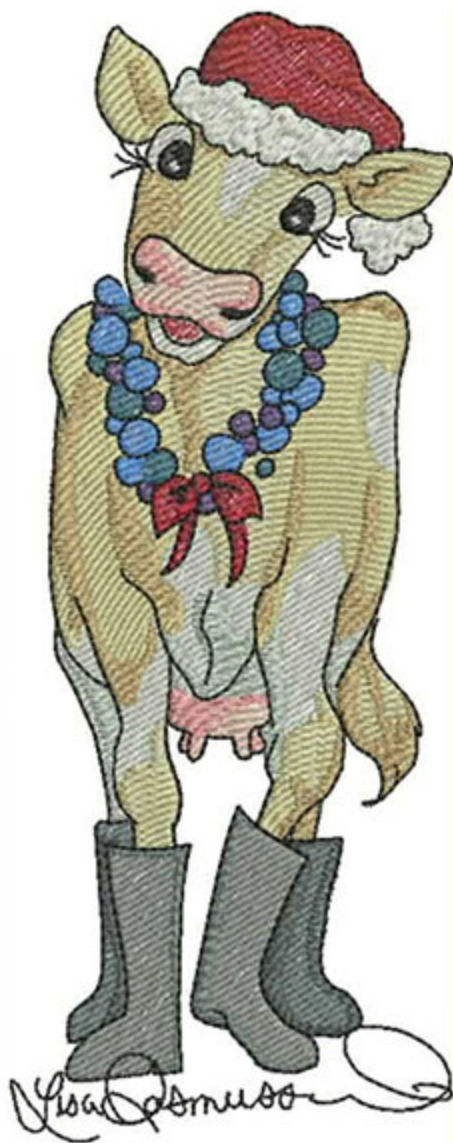

Color Sequence:

1. ☐ Snow White 1801
  Brand: Madeira Neon Polyester
2. ☐ Shark Skin 1811
  Brand: Madeira Neon Polyester
3. ☐ Karat 1670
  Brand: Madeira Neon Polyester
4. ☐ Sandalwood 1726
  Brand: Madeira Neon Polyester
5. ☐ Jockey Red 1681
  Brand: Madeira Neon Polyester
6. ☐ Rich Scarlet 1781
  Brand: Madeira Neon Polyester
7. ☐ Red Jubilee 1981
  Brand: Madeira Neon Polyester
8. ☐ Emily Pink 1915
  Brand: Madeira Neon Polyester
9. ☐ Rose Cerise 1917
  Brand: Madeira Neon Polyester
10. ☐ California Blue 1977
  Brand: Madeira Neon Polyester
11. ☐ Blue 1934
  Brand: Madeira Neon Polyester
12. ☐ California Blue 1977
  Brand: Madeira Neon Polyester
13. ☐ Royal 1766
  Brand: Madeira Neon Polyester
14. ☐ Snow White 1801
  Brand: Madeira Neon Polyester
15. ☐ Silvery Grey 1840
  Brand: Madeira Neon Polyester
16. ☐ Pond Mauve 1640
  Brand: Madeira Neon Polyester
17. ☐ Twilight 1841
  Brand: Madeira Neon Polyester
18. ☐ Black 1800
  Brand: Madeira Neon Polyester
19. ☐ Snow White 1801
  Brand: Madeira Neon Polyester