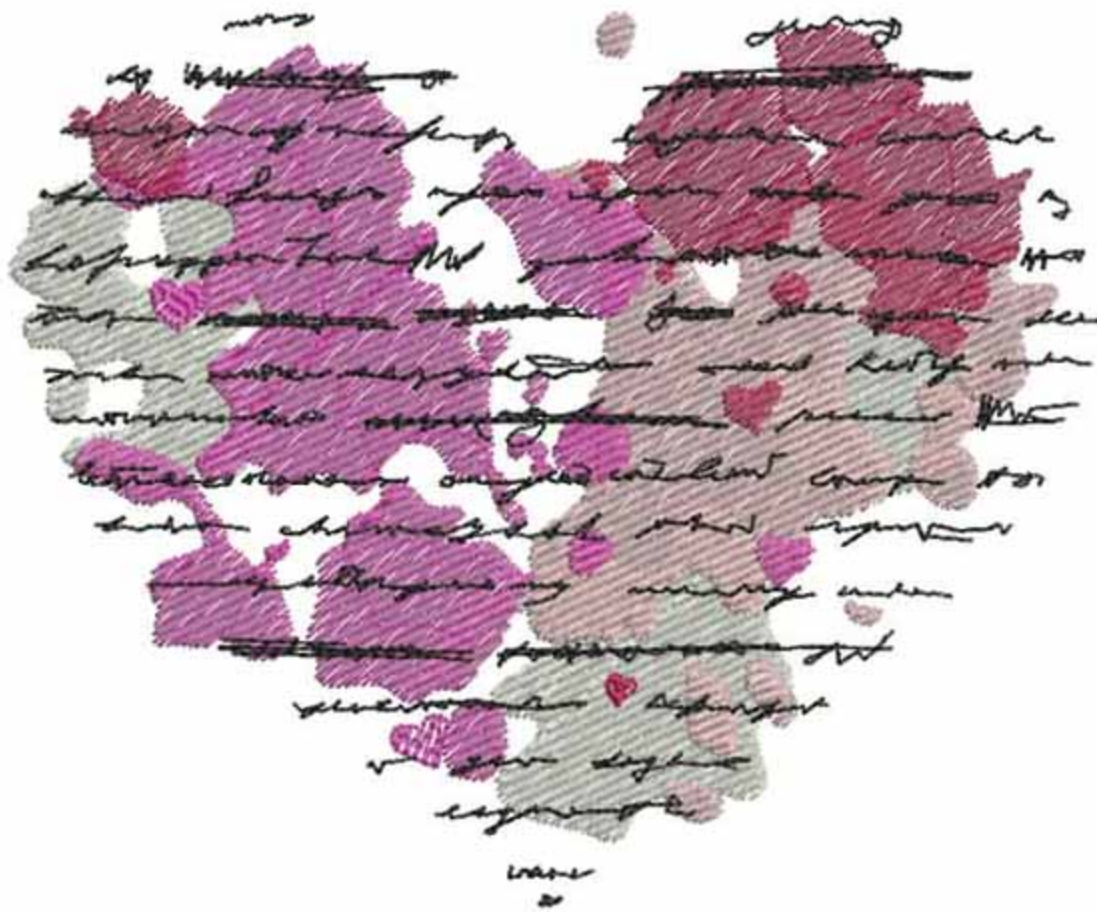

FVScribbles8x10

Stitches: 36522  
Colors: 5  
H: 199.9 mm  
W: 244.2 mm

- Color Sequence:
1.  Snow White 1801  
Brand: Madeira Neon Polyester
  2.  Rambling Pink 1921  
Brand: Madeira Neon Polyester
  3.  1709  
Brand: Madeira Poly
  4.  Crimson 1984  
Brand: Madeira Neon Polyester
  5.  Black 1800  
Brand: Madeira Neon Polyester

FVScribbles10x12

Stitches: 49461  
Colors: 5  
H: 245.6 mm  
W: 299.9 mm

Color Sequence:  
1.  Snow White 1801  
Brand: Madeira Neon Polyester  
2.  Rambling Pink 1921  
Brand: Madeira Neon Polyester  
3.  1709  
Brand: Madeira Poly  
4.  Crimson 1984  
Brand: Madeira Neon Polyester  
5.  Black 1800  
Brand: Madeira Neon Polyester