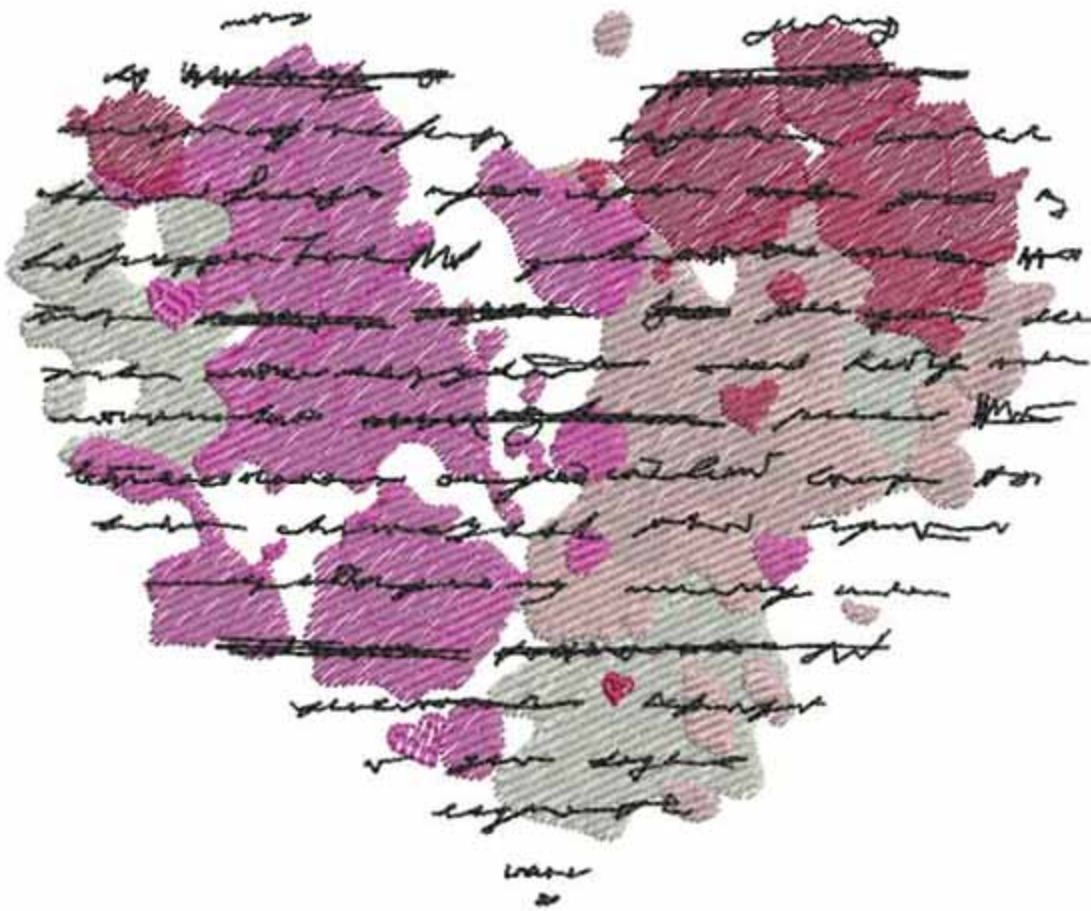

FVScribbles5x7

Stitches: 20204  
Colors: 5  
H: 127.2 mm  
W: 155.3 mm

Color Sequence:

1.  Snow White 1801  
Brand: Madeira Neon Polyester
2.  Rambling Pink 1921  
Brand: Madeira Neon Polyester
3.  1709  
Brand: Madeira Poly
4.  Crimson 1984  
Brand: Madeira Neon Polyester
5.  Black 1800  
Brand: Madeira Neon Polyester

FVScribbles6x8

Stitches: 24701  
Colors: 5  
H: 150.0 mm  
W: 183.1 mm

Color Sequence:

1.  Snow White 1801  
Brand: Madeira Neon Polyester
2.  Rambling Pink 1921  
Brand: Madeira Neon Polyester
3.  1709  
Brand: Madeira Poly
4.  Crimson 1984  
Brand: Madeira Neon Polyester
5.  Black 1800  
Brand: Madeira Neon Polyester

FVScribbles8x10

Stitches: 36522  
Colors: 5  
H: 199.9 mm  
W: 244.2 mm

- Color Sequence:
1.  Snow White 1801  
Brand: Madeira Neon Polyester
  2.  Rambling Pink 1921  
Brand: Madeira Neon Polyester
  3.  1709  
Brand: Madeira Poly
  4.  Crimson 1984  
Brand: Madeira Neon Polyester
  5.  Black 1800  
Brand: Madeira Neon Polyester

FVScribbles10x12

Stitches: 49461  
Colors: 5  
H: 245.6 mm  
W: 299.9 mm

Color Sequence:  
1.  Snow White 1801  
Brand: Madeira Neon Polyester  
2.  Rambling Pink 1921  
Brand: Madeira Neon Polyester  
3.  1709  
Brand: Madeira Poly  
4.  Crimson 1984  
Brand: Madeira Neon Polyester  
5.  Black 1800  
Brand: Madeira Neon Polyester