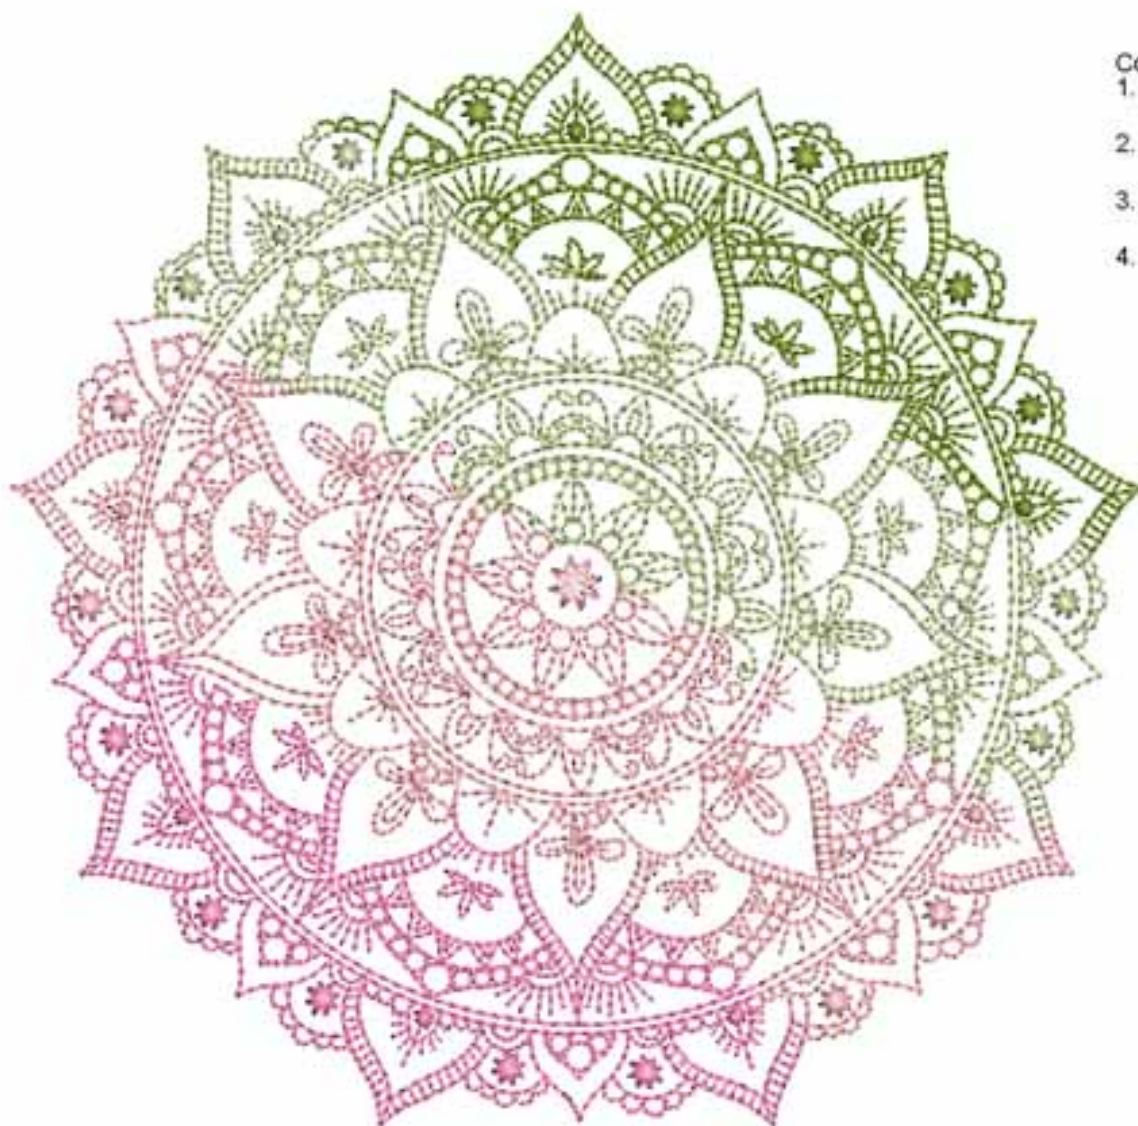

Ravens Nest Embroidery

HQB_Block1_8x10

Stitches: 26689
Colors: 4
H: 195.0 mm
W: 197.7 mm

Color Sequence:

1. Lime Green 1848
  Brand: Madeira Polyneon
2. Bermuda Sand 1915
  Brand: Madeira Polyneon
3. Bubble Gum Pink 1921
  Brand: Madeira Polyneon
4. Bamboo Green 1768
  Brand: Madeira Polyneon