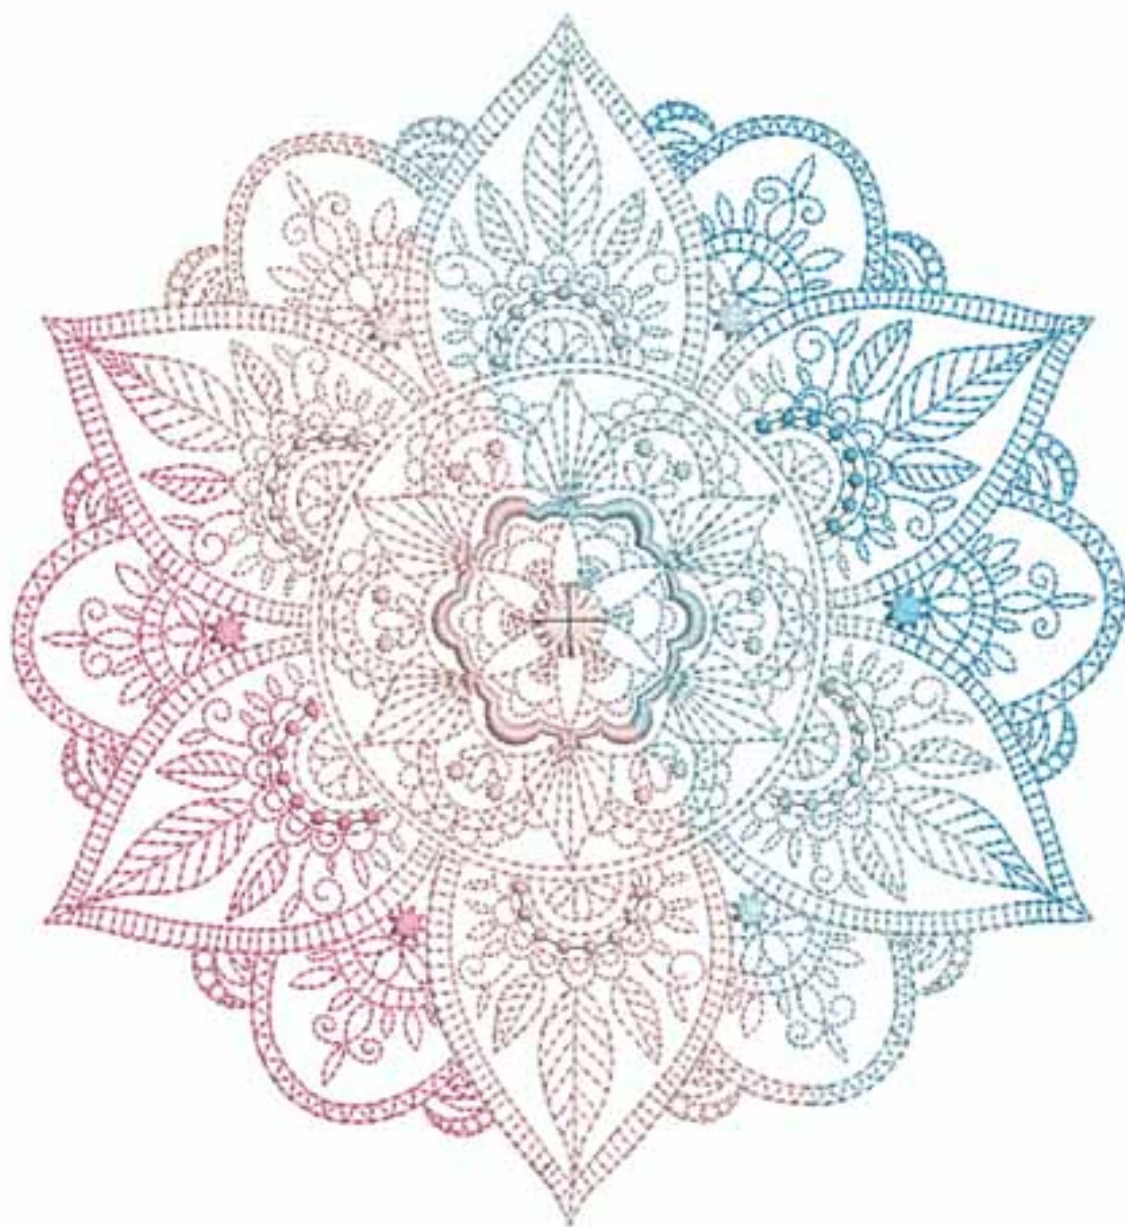

Ravens Nest Embroidery

HQB_Block2-01

Stitches: 11744
Colors: 5
H: 123.3 mm
W: 151.7 mm

Color Sequence:
1.  Bubble Gum Pink 1921
Brand: Madeira Polyneon
2.  Baby Pink 1815
Brand: Madeira Polyneon
3.  Baby Blue 1874
Brand: Madeira Polyneon
4.  Serene Sky 1528
Brand: Madeira Polyneon
5. 

HQB_Block2-02

Stitches: 9014
Colors: 3
H: 112.5 mm
W: 158.4 mm

Color Sequence:
1.  Green 7
Brand: Default
2.  Baby Blue 1874
Brand: Madeira Polyneon
3.  Serene Sky 1528
Brand: Madeira Polyneon

Ravens Nest Embroidery

HQB_Block2_6x8

Stitches: 20808
Colors: 4
H: 162.3 mm
W: 149.0 mm

Color Sequence:
1.  Bubble Gum Pink 1921
Brand: Madeira Polyneon
2.  Baby Pink 1815
Brand: Madeira Polyneon
3.  Baby Blue 1874
Brand: Madeira Polyneon
4.  Serene Sky 1528
Brand: Madeira Polyneon