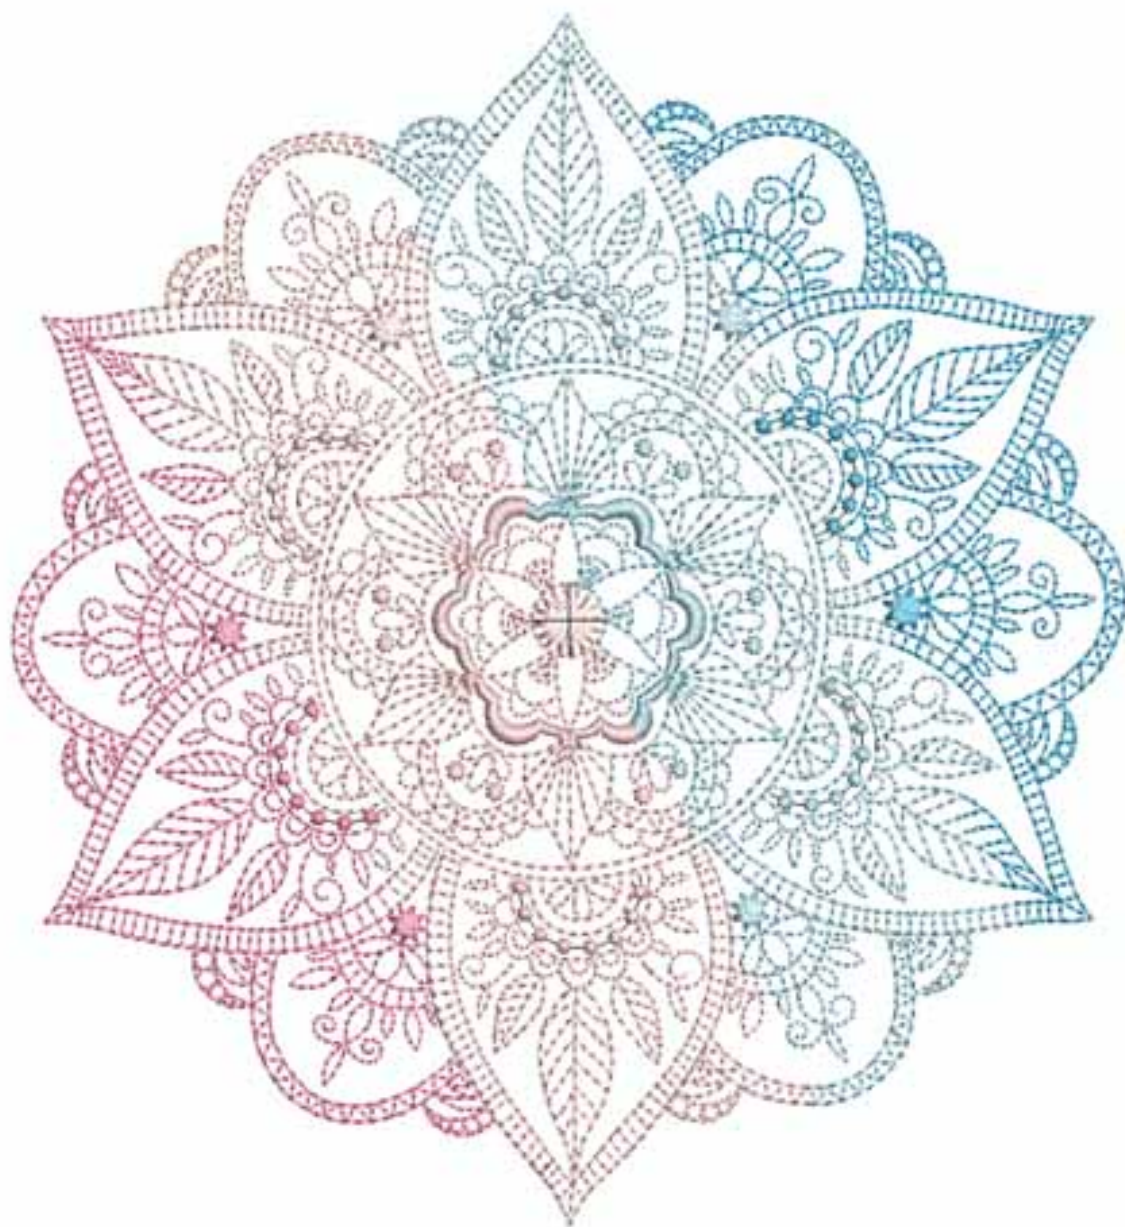

Ravens Nest Embroidery

HQB_Block2-01

Stitches: 11744
Colors: 5
H: 123.3 mm
W: 151.7 mm

Color Sequence:
1.  Bubble Gum Pink 1921
Brand: Madeira Polyneon
2.  Baby Pink 1815
Brand: Madeira Polyneon
3.  Baby Blue 1874
Brand: Madeira Polyneon
4.  Serene Sky 1528
Brand: Madeira Polyneon
5. 

HQB_Block2-02

Stitches: 9014
Colors: 3
H: 112.5 mm
W: 158.4 mm

Color Sequence:
1.  Green 7
Brand: Default
2.  Baby Blue 1874
Brand: Madeira Polyneon
3.  Serene Sky 1528
Brand: Madeira Polyneon

Ravens Nest Embroidery

HQB_Block2_6x8

Stitches: 20808
Colors: 4
H: 162.3 mm
W: 149.0 mm

Color Sequence:
1.  Bubble Gum Pink 1921
Brand: Madeira Polyneon
2.  Baby Pink 1815
Brand: Madeira Polyneon
3.  Baby Blue 1874
Brand: Madeira Polyneon
4.  Serene Sky 1528
Brand: Madeira Polyneon

Ravens Nest Embroidery

HQB_Block2_8x10

Stitches: 25140
Colors: 4
H: 211.8 mm
W: 194.5 mm

Color Sequence:
1.  Bubble Gum Pink 1921
Brand: Madeira Polyneon
2.  Baby Pink 1815
Brand: Madeira Polyneon
3.  Baby Blue 1874
Brand: Madeira Polyneon
4.  Serene Sky 1528
Brand: Madeira Polyneon