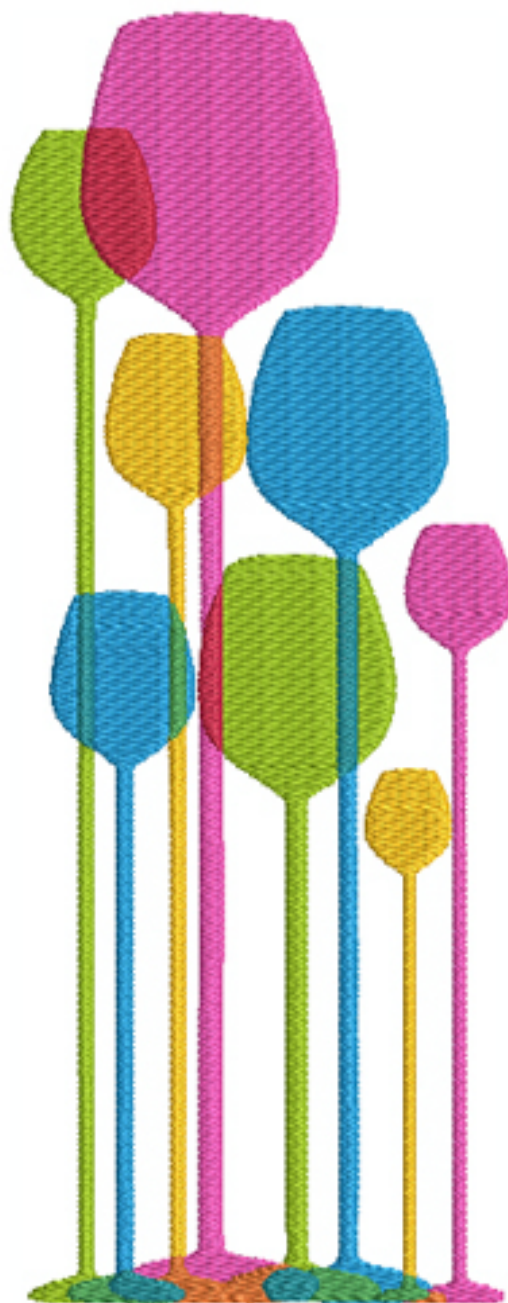

Ravens Nest Embroidery

MIU Neon Glasses 5x7

Stitches: 15222
Colors: 8
H: 174.7 mm
W: 67.9 mm

Color Sequence:

1.  Granny Smith 1649
Brand: Madeira Polyneon
2.  Sky Blue 1893
Brand: Madeira Polyneon
3.  Saffron 1971
Brand: Madeira Polyneon
4.  Shocking Pink 1709
Brand: Madeira Polyneon
5.  Rust 1621
Brand: Madeira Polyneon
6.  Candy Apple Red 1747
Brand: Madeira Polyneon
7.  Fresh Pine 1650
Brand: Madeira Polyneon
8.  Midnight Green 1890
Brand: Madeira Polyneon

Ravens Nest Embroidery

MIUNeonGlasses6x8

Stitches: 17776
Colors: 8
H: 199.7 mm
W: 77.5 mm

Color Sequence:

1.  Granny Smith 1649
Brand: Madeira Polyneon
2.  Sky Blue 1893
Brand: Madeira Polyneon
3.  Saffron 1971
Brand: Madeira Polyneon
4.  Shocking Pink 1709
Brand: Madeira Polyneon
5.  Rust 1621
Brand: Madeira Polyneon
6.  Candy Apple Red 1747
Brand: Madeira Polyneon
7.  Fresh Pine 1650
Brand: Madeira Polyneon
8.  Midnight Green 1890
Brand: Madeira Polyneon

Ravens Nest Embroidery

MIUNeonGlasses8x10

Stitches: 23926
Colors: 8
H: 249.8 mm
W: 96.8 mm

Color Sequence:

1.  Granny Smith 1649
Brand: Madeira Polyneon
2.  Sky Blue 1893
Brand: Madeira Polyneon
3.  Saffron 1971
Brand: Madeira Polyneon
4.  Shocking Pink 1709
Brand: Madeira Polyneon
5.  Rust 1621
Brand: Madeira Polyneon
6.  Candy Apple Red 1747
Brand: Madeira Polyneon
7.  Fresh Pine 1650
Brand: Madeira Polyneon
8.  Midnight Green 1890
Brand: Madeira Polyneon