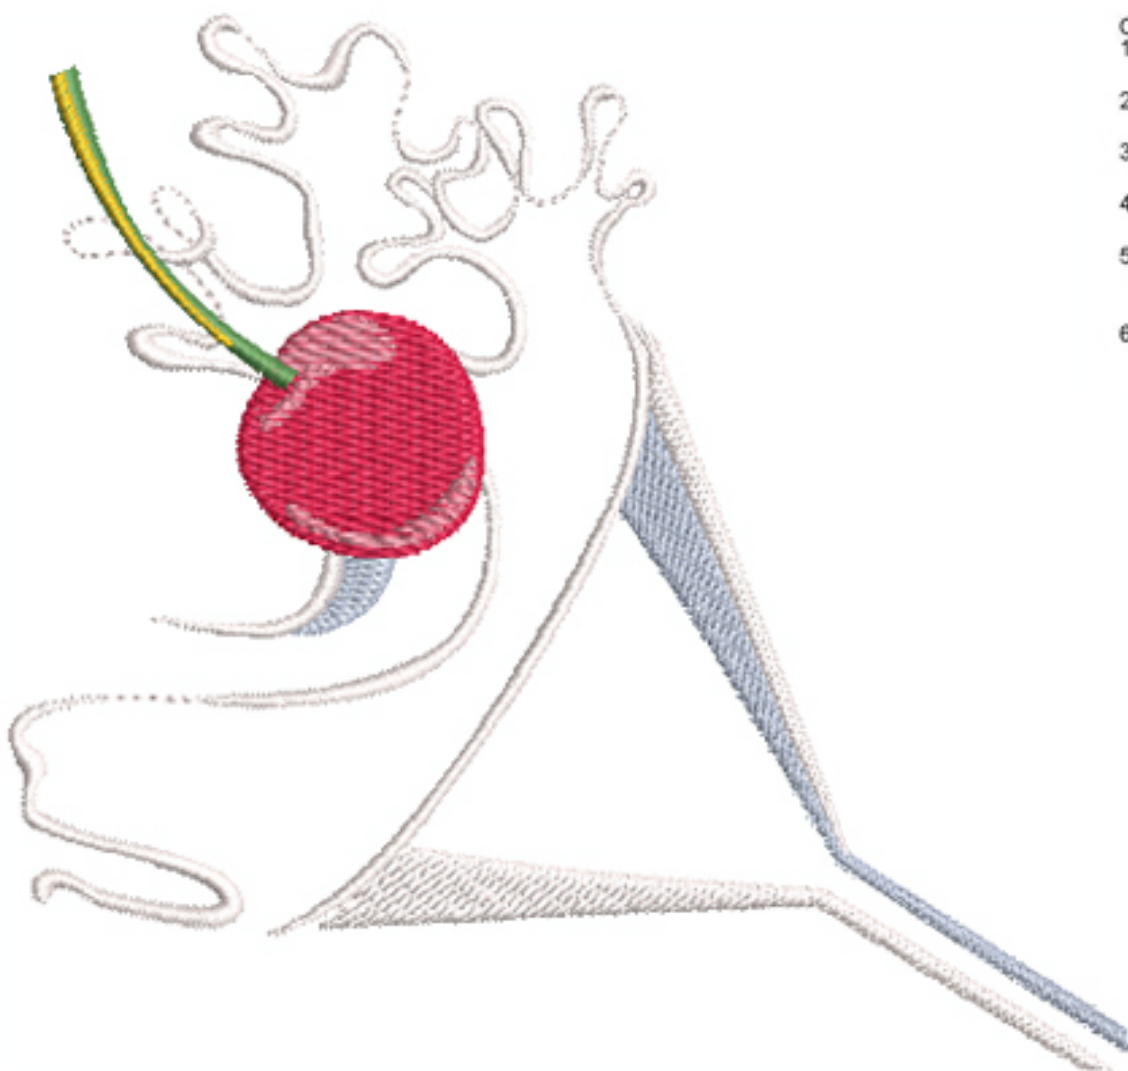

Ravens Nest Embroidery

MIUVodkaGlass5x7

Stitches: 8836
Colors: 6
H: 127.1 mm
W: 134.4 mm

Color Sequence:

1.  Steel 1612
Brand: Madeira Polyneon
2.  Super White 1801
Brand: Madeira Polyneon
3.  Brick Red 1838
Brand: Madeira Polyneon
4.  Dusty Rose 1917
Brand: Madeira Polyneon
5.  Light Emerald Green 1770
Brand: Madeira Polyneon
6.  Saffron 1971
Brand: Madeira Polyneon

Ravens Nest Embroidery

MIUVodkaGlass6x8

Stitches: 10728
Colors: 6
H: 149.9 mm
W: 158.6 mm

Color Sequence:

1.  Steel 1612
Brand: Madeira Polyneon
2.  Super White 1801
Brand: Madeira Polyneon
3.  Brick Red 1838
Brand: Madeira Polyneon
4.  Dusty Rose 1917
Brand: Madeira Polyneon
5.  Light Emerald Green 1770
Brand: Madeira Polyneon
6.  Saffron 1971
Brand: Madeira Polyneon