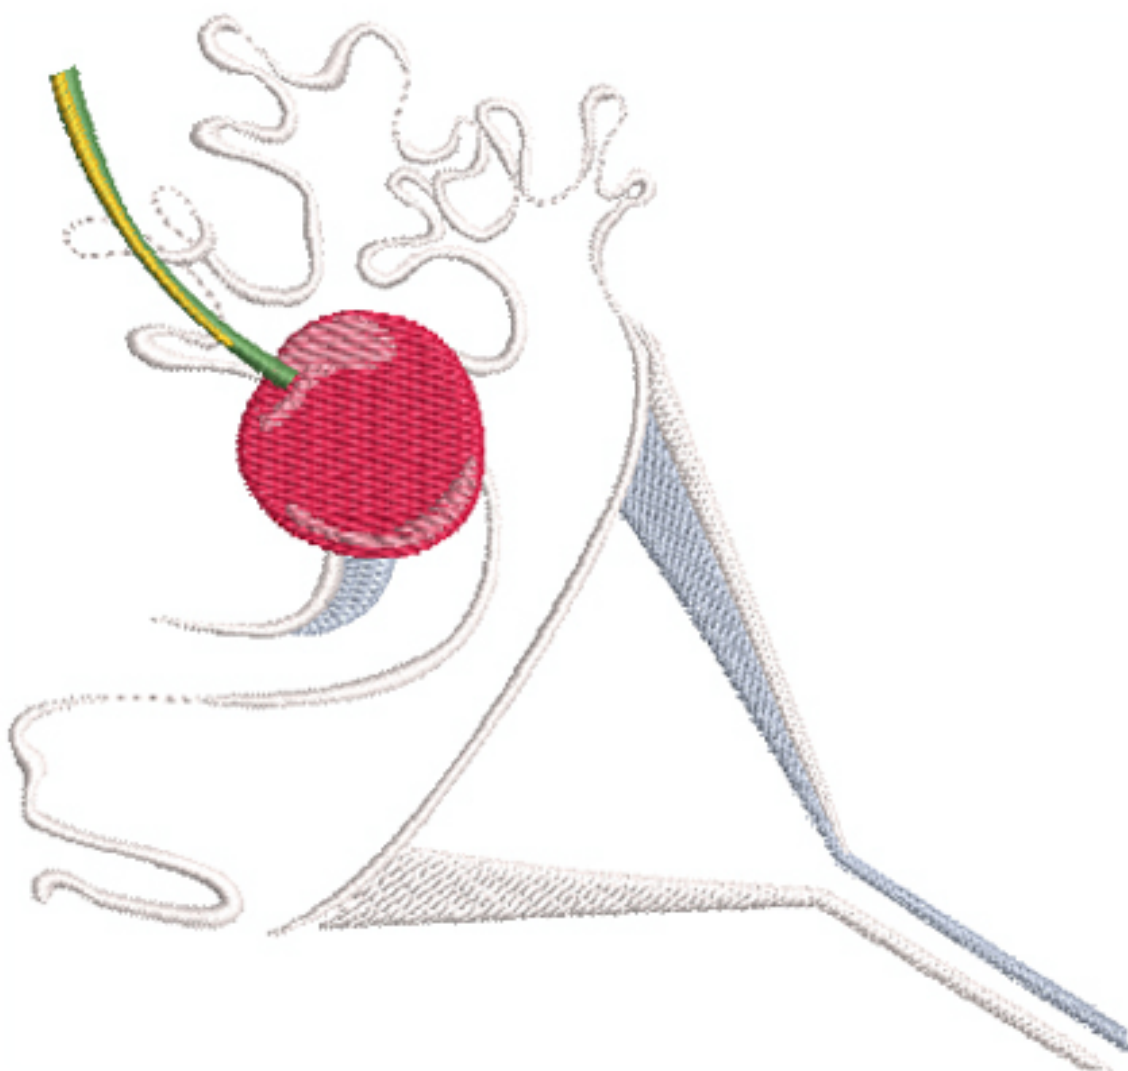

Ravens Nest Embroidery

MIUVodkaGlass5x7

Stitches: 8836
Colors: 6
H: 127.1 mm
W: 134.4 mm

Color Sequence:

1.  Steel 1612
Brand: Madeira Polyneon
2.  Super White 1801
Brand: Madeira Polyneon
3.  Brick Red 1838
Brand: Madeira Polyneon
4.  Dusty Rose 1917
Brand: Madeira Polyneon
5.  Light Emerald Green 1770
Brand: Madeira Polyneon
6.  Saffron 1971
Brand: Madeira Polyneon

Ravens Nest Embroidery

MIUVodkaGlass6x8

Stitches: 10728
Colors: 6
H: 149.9 mm
W: 158.6 mm

Color Sequence:

1.  Steel 1612
Brand: Madeira Polyneon
2.  Super White 1801
Brand: Madeira Polyneon
3.  Brick Red 1838
Brand: Madeira Polyneon
4.  Dusty Rose 1917
Brand: Madeira Polyneon
5.  Light Emerald Green 1770
Brand: Madeira Polyneon
6.  Saffron 1971
Brand: Madeira Polyneon