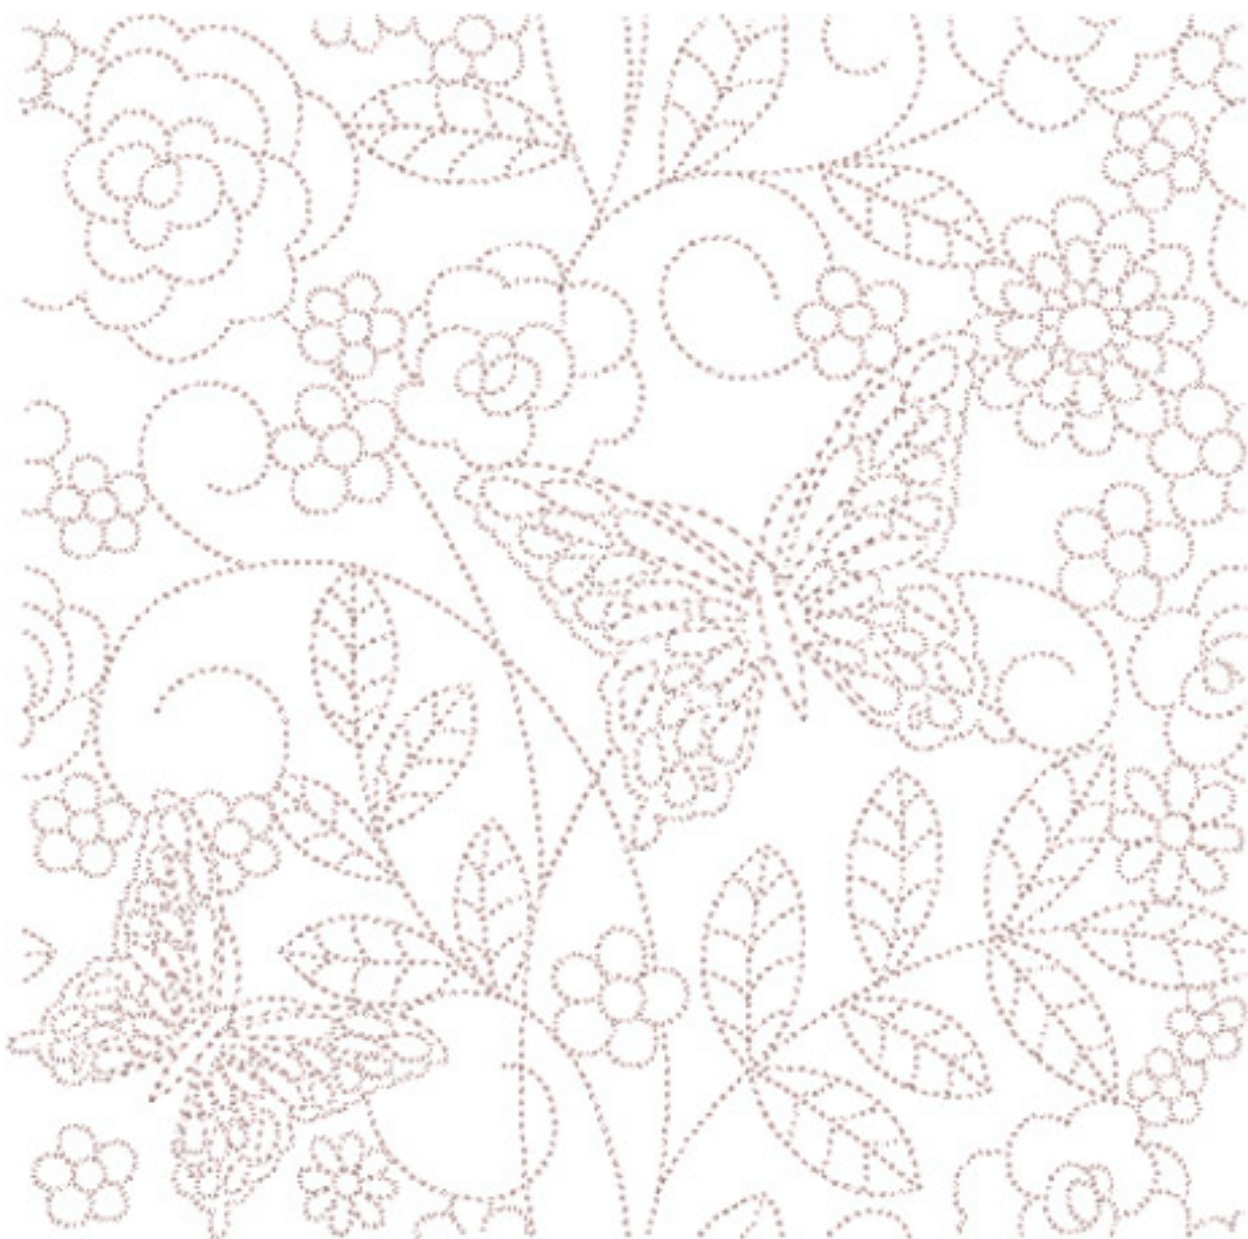

# Ravens Nest Embroidery

---

FQSBlock6\_5x5

Stitches: 9779  
Colors: 1  
H: 125.9 mm  
W: 127.0 mm

Color Sequence:  
1.  Powder Pink 1818  
Brand: Madeira Polyneon

---

# Ravens Nest Embroidery

---

FQSBlock6\_6x6

Stitches: 10931  
Colors: 1  
H: 148.4 mm  
W: 149.9 mm

Color Sequence:  
1.  Powder Pink 1818  
Brand: Madeira Polyneon

---

# Ravens Nest Embroidery

---

FQSBlock6\_8x8

Stitches: 13268  
Colors: 1  
H: 198.1 mm  
W: 199.9 mm

Color Sequence:  
1.  Powder Pink 1818  
Brand: Madeira Polyneon

---

# Ravens Nest Embroidery

---

FQSBlock6\_10x10

Stitches: 15554  
Colors: 1  
H: 247.6 mm  
W: 250.0 mm

Color Sequence:  
1.  Powder Pink 1818  
Brand: Madeira Polyneon