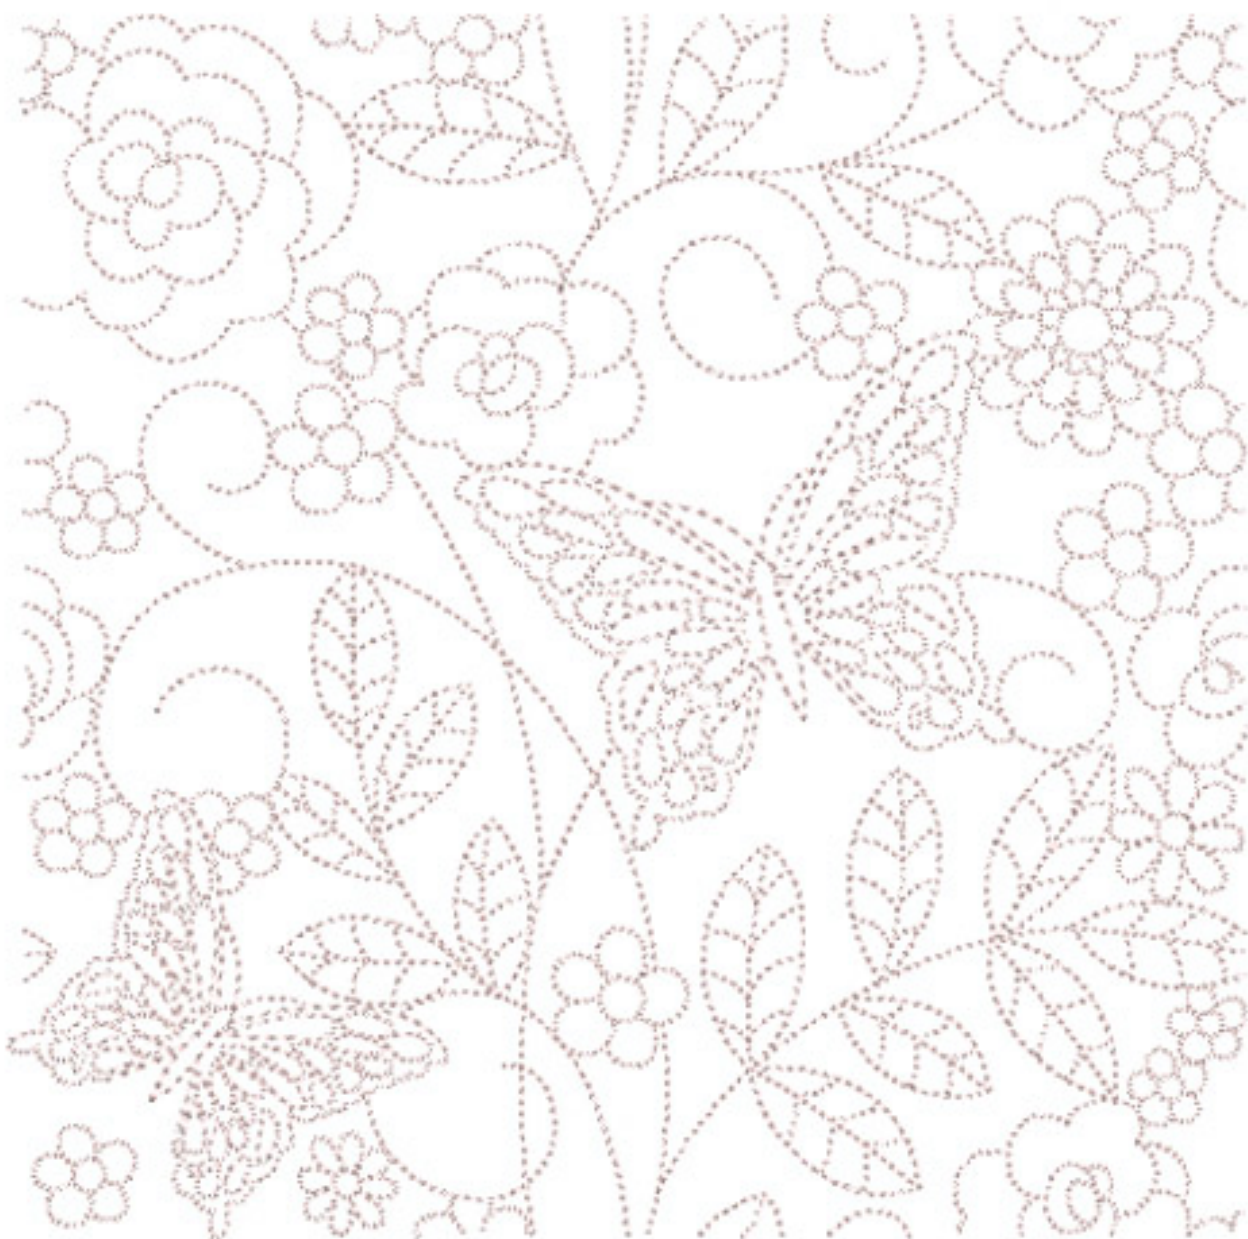

# Ravens Nest Embroidery

---

FQSBlock6\_5x5

Stitches: 9779  
Colors: 1  
H: 125.9 mm  
W: 127.0 mm

Color Sequence:  
1.  Powder Pink 1818  
Brand: Madeira Polyneon

---

# Ravens Nest Embroidery

---

FQSBlock6\_6x6

Stitches: 10931  
Colors: 1  
H: 148.4 mm  
W: 149.9 mm

Color Sequence:  
1.  Powder Pink 1818  
Brand: Madeira Polyneon

---

# Ravens Nest Embroidery

---

FQSBlock6\_8x8

Stitches: 13268  
Colors: 1  
H: 198.1 mm  
W: 199.9 mm

Color Sequence:  
1.  Powder Pink 1818  
Brand: Madeira Polyneon

---

# Ravens Nest Embroidery

---

FQSBlock6\_10x10

Stitches: 15554  
Colors: 1  
H: 247.6 mm  
W: 250.0 mm

Color Sequence:  
1.  Powder Pink 1818  
Brand: Madeira Polyneon