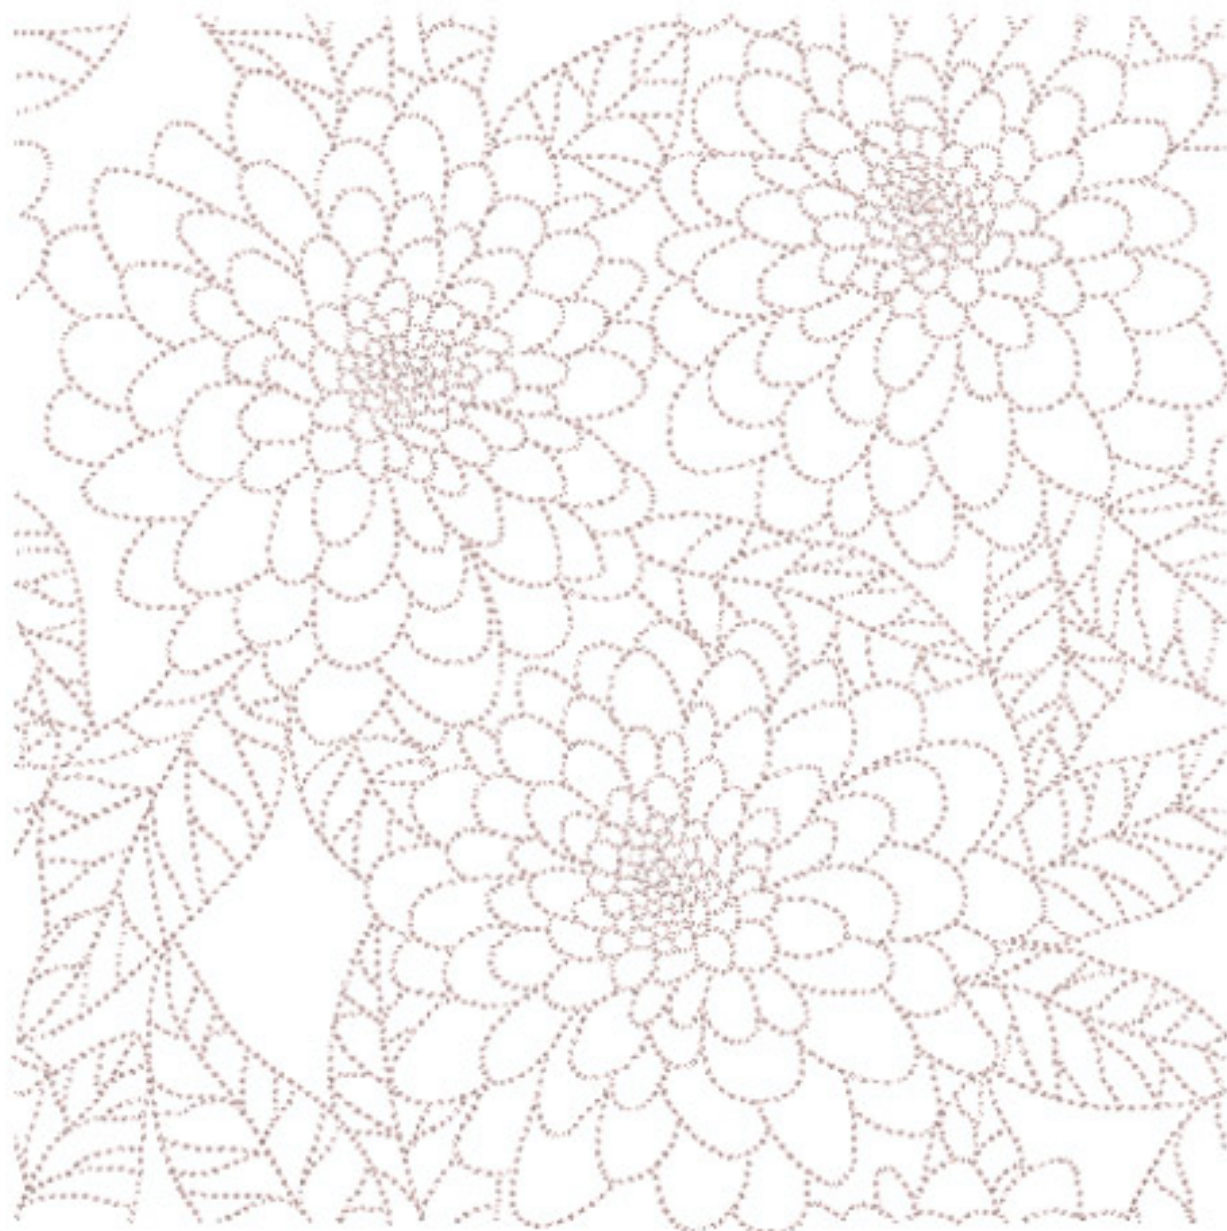

Ravens Nest Embroidery

FQSBlock8_5x5

Stitches: 10348
Colors: 1
H: 127.2 mm
W: 126.4 mm

Color Sequence:
1.  Powder Pink 1818
Brand: Madeira Polyneon

Ravens Nest Embroidery

FQSBlock8_6x6

Stitches: 11594
Colors: 1
H: 150.0 mm
W: 149.1 mm

Color Sequence:
1.  Powder Pink 1818
Brand: Madeira Polyneon

Ravens Nest Embroidery

FQSBlock8_8x8

Stitches: 14450
Colors: 1
H: 200.0 mm
W: 198.7 mm

Color Sequence:
1.  Powder Pink 1818
Brand: Madeira Polyneon

Ravens Nest Embroidery

FQSBlock8_10x10

Stitches: 17167
Colors: 1
H: 250.0 mm
W: 248.4 mm

Color Sequence:
1.  Powder Pink 1818
Brand: Madeira Polyneon