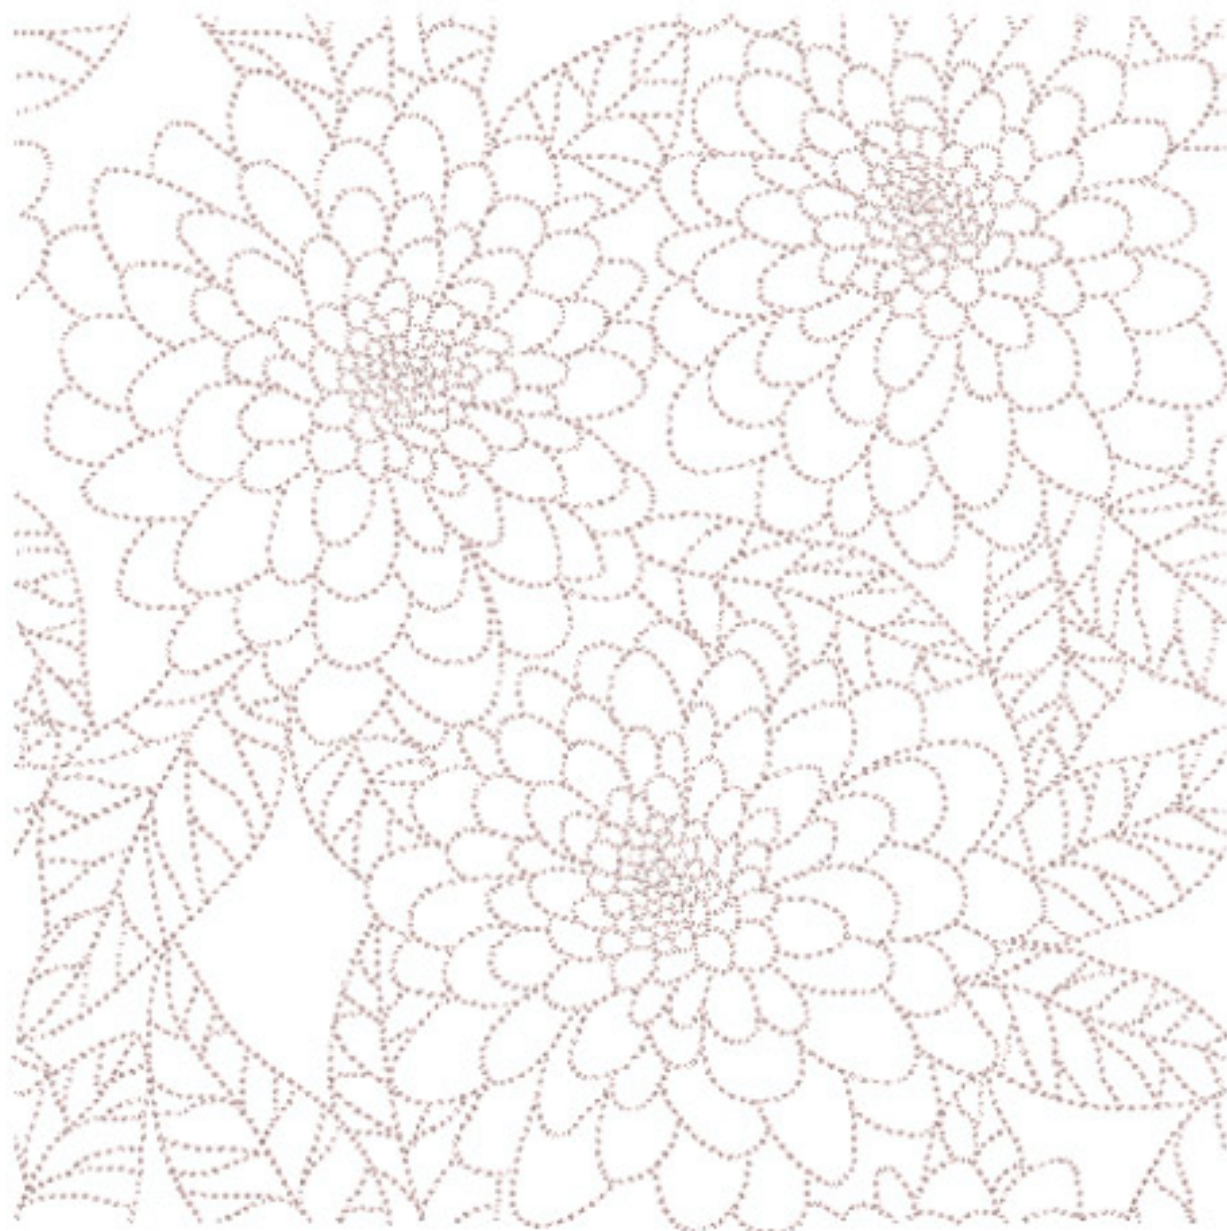

Ravens Nest Embroidery

FQSBlock8_5x5

Stitches: 10348
Colors: 1
H: 127.2 mm
W: 126.4 mm

Color Sequence:
1.  Powder Pink 1818
Brand: Madeira Polyneon

Ravens Nest Embroidery

FQSBlock8_6x6

Stitches: 11594
Colors: 1
H: 150.0 mm
W: 149.1 mm

Color Sequence:
1.  Powder Pink 1818
Brand: Madeira Polyneon

Ravens Nest Embroidery

FQSBlock8_8x8

Stitches: 14450
Colors: 1
H: 200.0 mm
W: 198.7 mm

Color Sequence:
1.  Powder Pink 1818
Brand: Madeira Polyneon

Ravens Nest Embroidery

FQSBlock8_10x10

Stitches: 17167
Colors: 1
H: 250.0 mm
W: 248.4 mm

Color Sequence:
1.  Powder Pink 1818
Brand: Madeira Polyneon