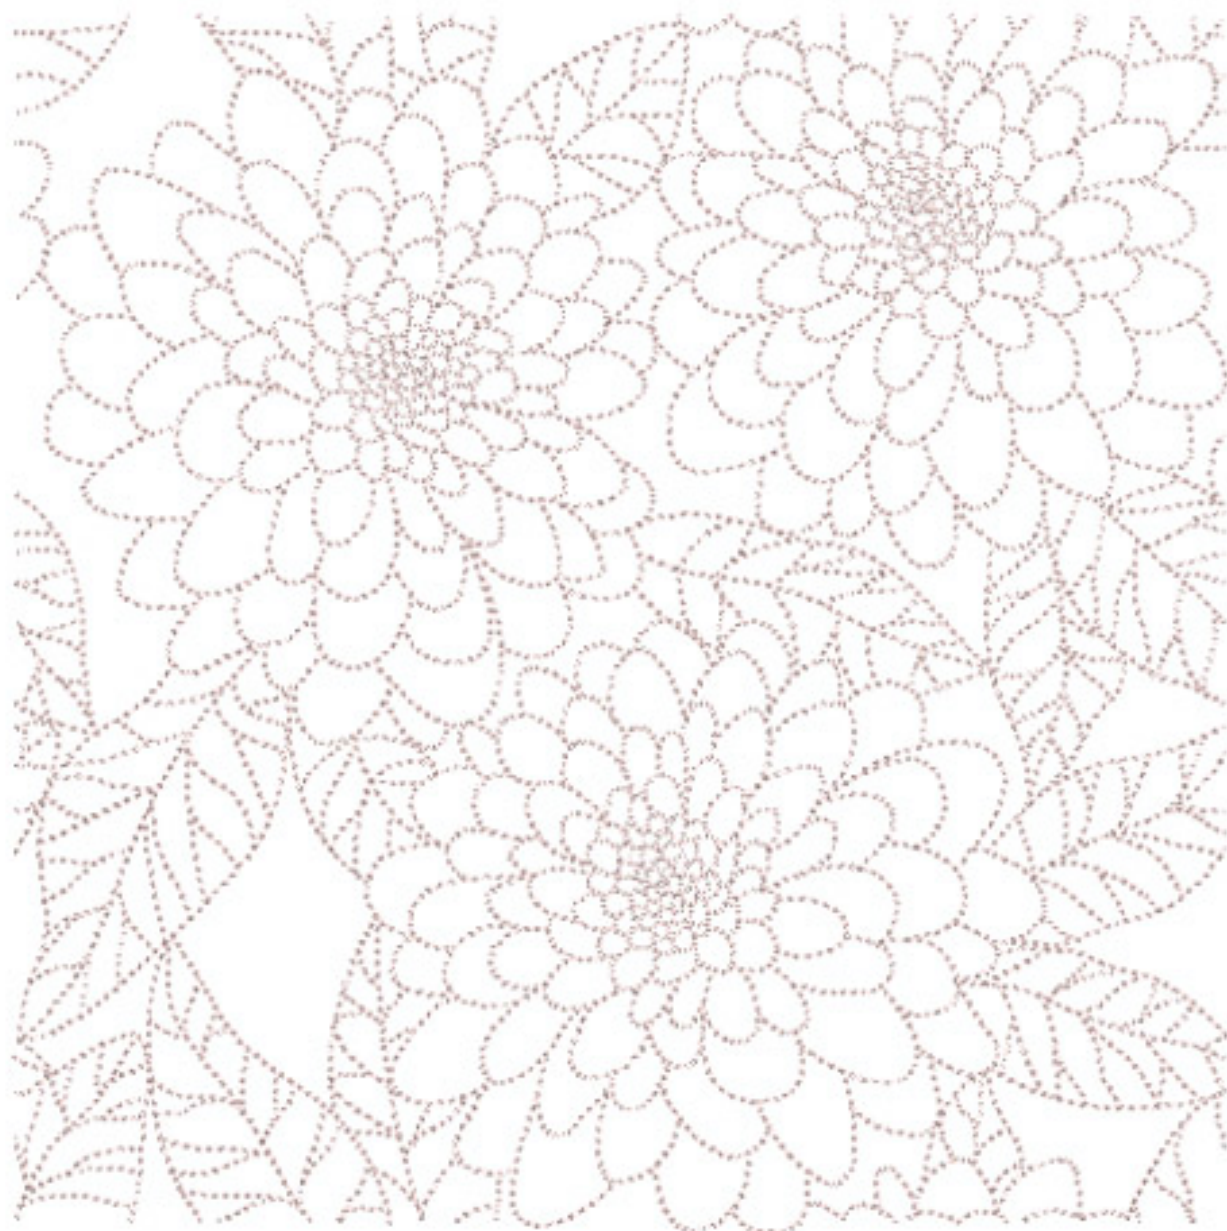

Ravens Nest Embroidery

FQSBlock8_5x5

Stitches: 10348
Colors: 1
H: 127.2 mm
W: 126.4 mm

Color Sequence:
1.  Powder Pink 1818
Brand: Madeira Polyneon

Ravens Nest Embroidery

FQSBlock8_6x6

Stitches: 11594
Colors: 1
H: 150.0 mm
W: 149.1 mm

Color Sequence:
1.  Powder Pink 1818
Brand: Madeira Polyneon

Ravens Nest Embroidery

FQSBlock8_8x8

Stitches: 14450
Colors: 1
H: 200.0 mm
W: 198.7 mm

Color Sequence:
1.  Powder Pink 1818
Brand: Madeira Polyneon

Ravens Nest Embroidery

FQSBlock8_10x10

Stitches: 17167
Colors: 1
H: 250.0 mm
W: 248.4 mm

Color Sequence:
1.  Powder Pink 1818
Brand: Madeira Polyneon