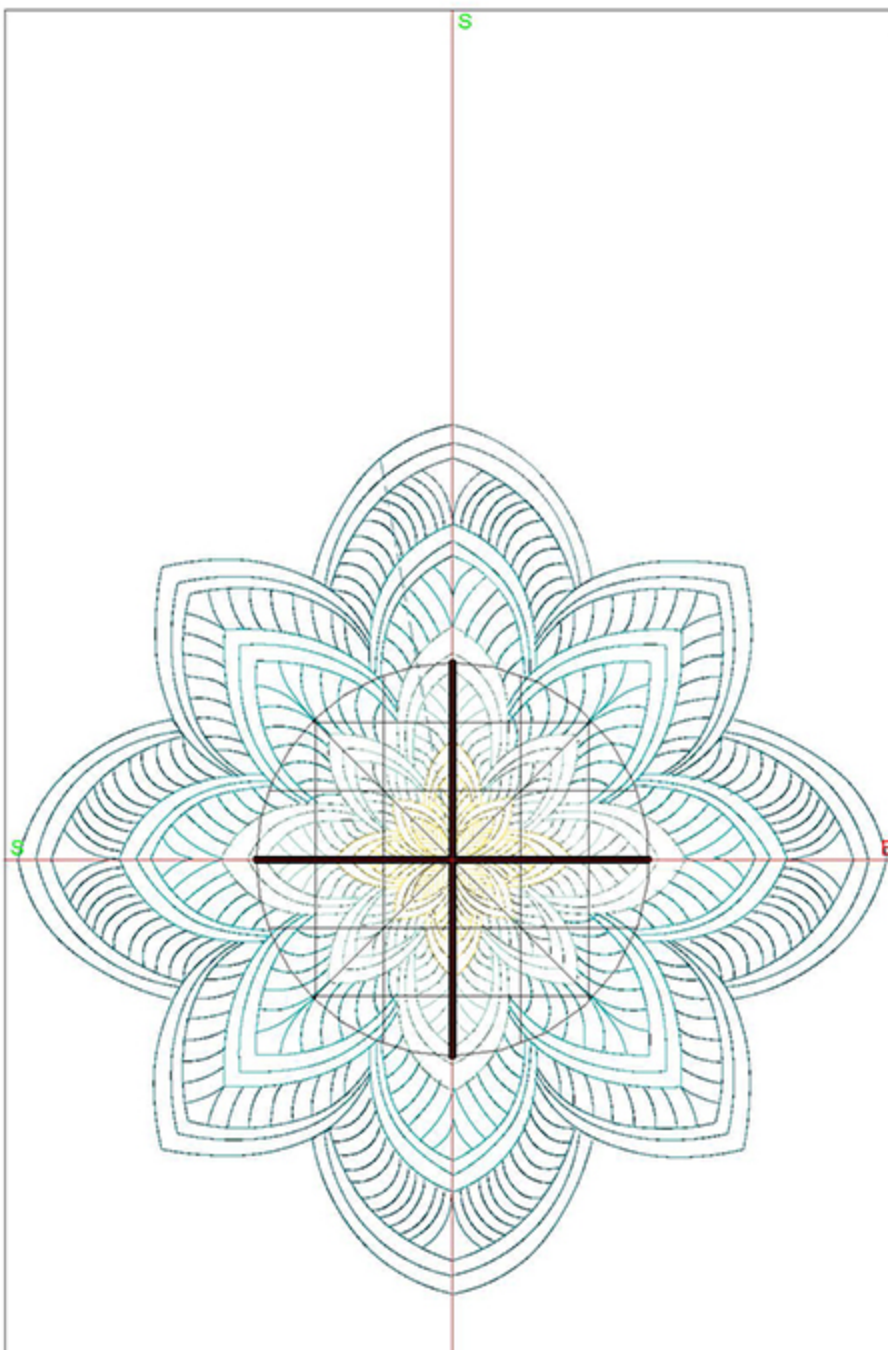

Design Worksheet

BERNINA Embroidery Software DesignerPlus

Design: MDMandala5_5x5

Stitches: 8729

Colors: 4

Height: 127.1 mm

Width: 127.1 mm

Zoom: 1.01

Total bobbin: 11.25m

Color Film:

#	Chart	Code	Name	Thread
1.	■	1891	Teal Velvet	14.44m
2.	■	1888	Deep Sky Blue	10.69m
3.	■	1845	Mint	7.06m
4.	■	1735	Lemonade	4.25m

Machine runtime: 0:10:39

Design Worksheet

BERNINA Embroidery Software DesignerPlus

Design: MDMandala5_6x6

Stitches: 9824

Colors: 4

Height: 150.0 mm

Width: 150.0 mm

Zoom: 0.85

Total bobbin: 13.23m

Color Film:

#	Chart	Code	Name	Thread
1.		1891	Teal Velvet	16.59m
2.		1888	Deep Sky Blue	12.37m
3.		1845	Mint	8.15m
4.		1735	Lemonade	4.87m

Design Worksheet

BERNINA Embroidery Software DesignerPlus

Design: MDMandala5_8x8