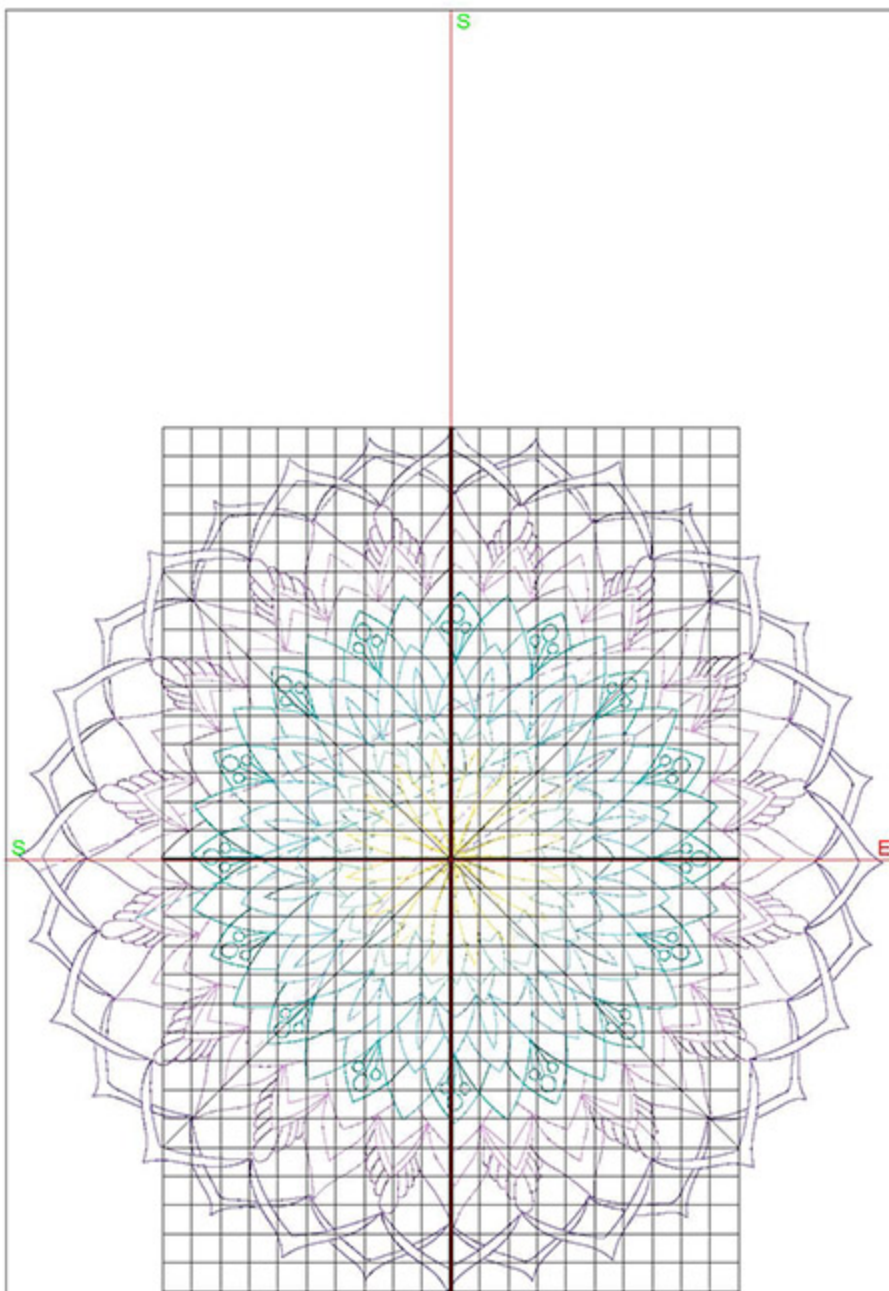

Design Worksheet

BERNINA Embroidery Software DesignerPlus

Design: MDMandala6_5x5

Stitches: 10844

Colors: 7

Height: 127.1 mm

Width: 127.1 mm

Zoom: 0.64

Total bobbin: 13.62m

Color Film:

#	Chart	Code	Name	Thread
1.		1832	Majestic Purple	9.42m
2.		1631	Velvet Violet	7.89m
3.		1831	Purple Pansy	7.90m
4.		1888	Deep Sky Blue	7.68m
5.		1893	Sky Blue	5.50m
6.		1845	Mint	3.00m
7.		1735	Lemonade	3.28m

Design Worksheet

BERNINA Embroidery Software DesignerPlus
Design: MDMandala6_12x12

Stitches: 22855

Colors: 7

Height: 300.0 mm

Width: 300.0 mm

Zoom: 0.42

Total bobbin: 31.91m

Color Film:

#	Chart	Code	Name	Thread
1.		1832	Majestic Purple	21.06m
2.		1631	Velvet Violet	16.29m
3.		1831	Purple Pansy	18.10m
4.		1888	Deep Sky Blue	17.42m
5.		1893	Sky Blue	12.49m
6.		1845	Mint	6.67m
7.		1735	Lemonade	7.55m