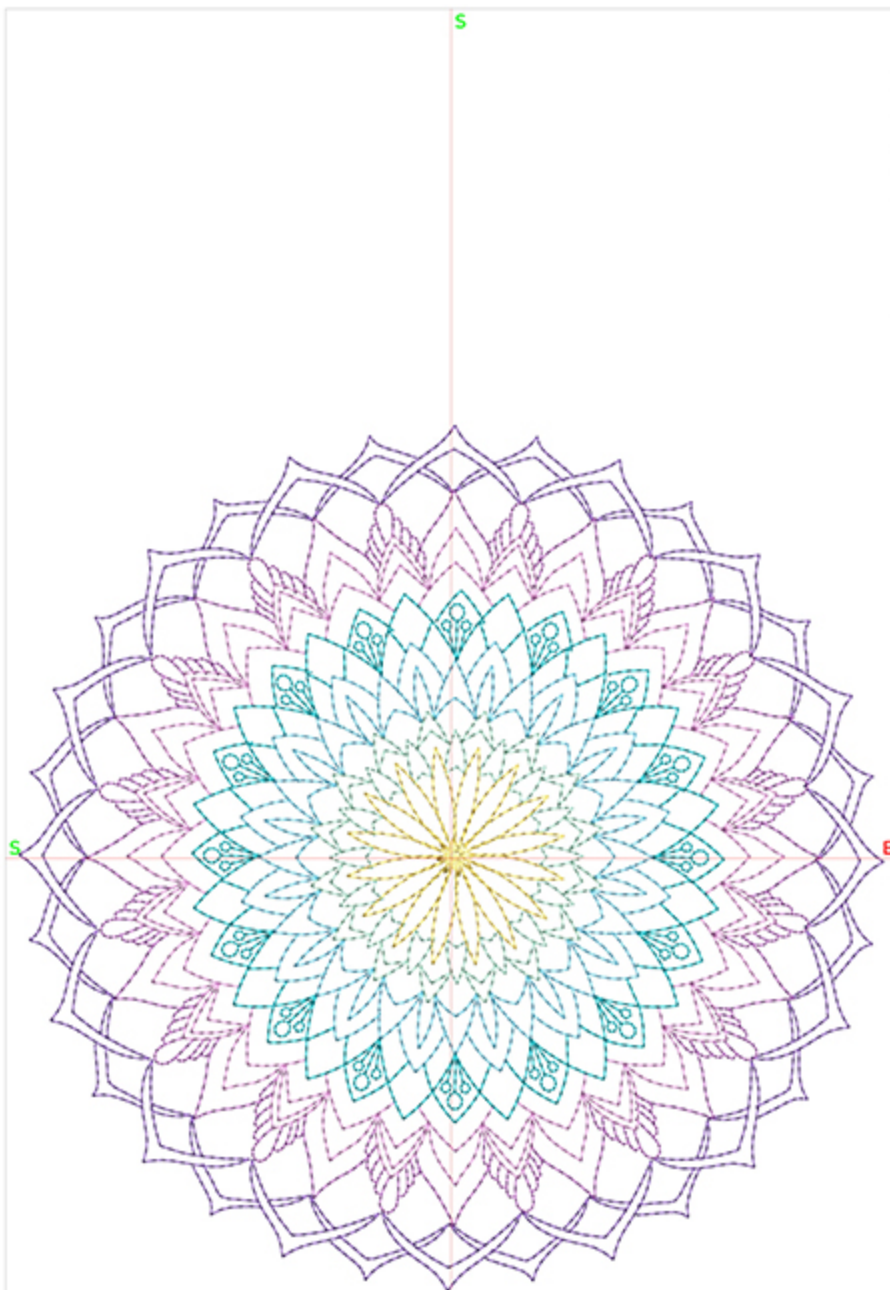

Design Worksheet

BERNINA Embroidery Software DesignerPlus

Design: MDMandala6_5x5

Stitches: 10844

Colors: 7

Height: 127.1 mm

Width: 127.1 mm

Zoom: 0.64

Total bobbin: 13.62m

Color Film:

#	Chart	Code	Name	Thread
1.		1832	Majestic Purple	9.42m
2.		1631	Velvet Violet	7.89m
3.		1831	Purple Pansy	7.90m
4.		1888	Deep Sky Blue	7.68m
5.		1893	Sky Blue	5.50m
6.		1845	Mint	3.00m
7.		1735	Lemonade	3.28m

Zoom: 0.85

Total bobbin: 15.72m

Color Film:

#	Chart	Code	Name	Thread
1.		Madeira Polyneon 1832	Majestic Purple	11.03m
2.		Madeira Polyneon 1631	Velvet Violet	9.02m
3.		Madeira Polyneon 1831	Purple Pansy	9.24m
4.		Madeira Polyneon 1888	Deep Sky Blue	8.34m
5.		Madeira Polyneon 1893	Sky Blue	6.29m
6.		Madeira Polyneon 1845	Mint	3.54m
7.		Madeira Polyneon 1735	Lemonade	3.70m

Color Film:

#	Chart	Code	Name	Thread
1.		1832	Majestic Purple	21.06m
2.		1631	Velvet Violet	16.29m
3.		1831	Purple Pansy	18.10m
4.		1888	Deep Sky Blue	17.42m
5.		1893	Sky Blue	12.49m
6.		1845	Mint	6.67m
7.		1735	Lemonade	7.55m