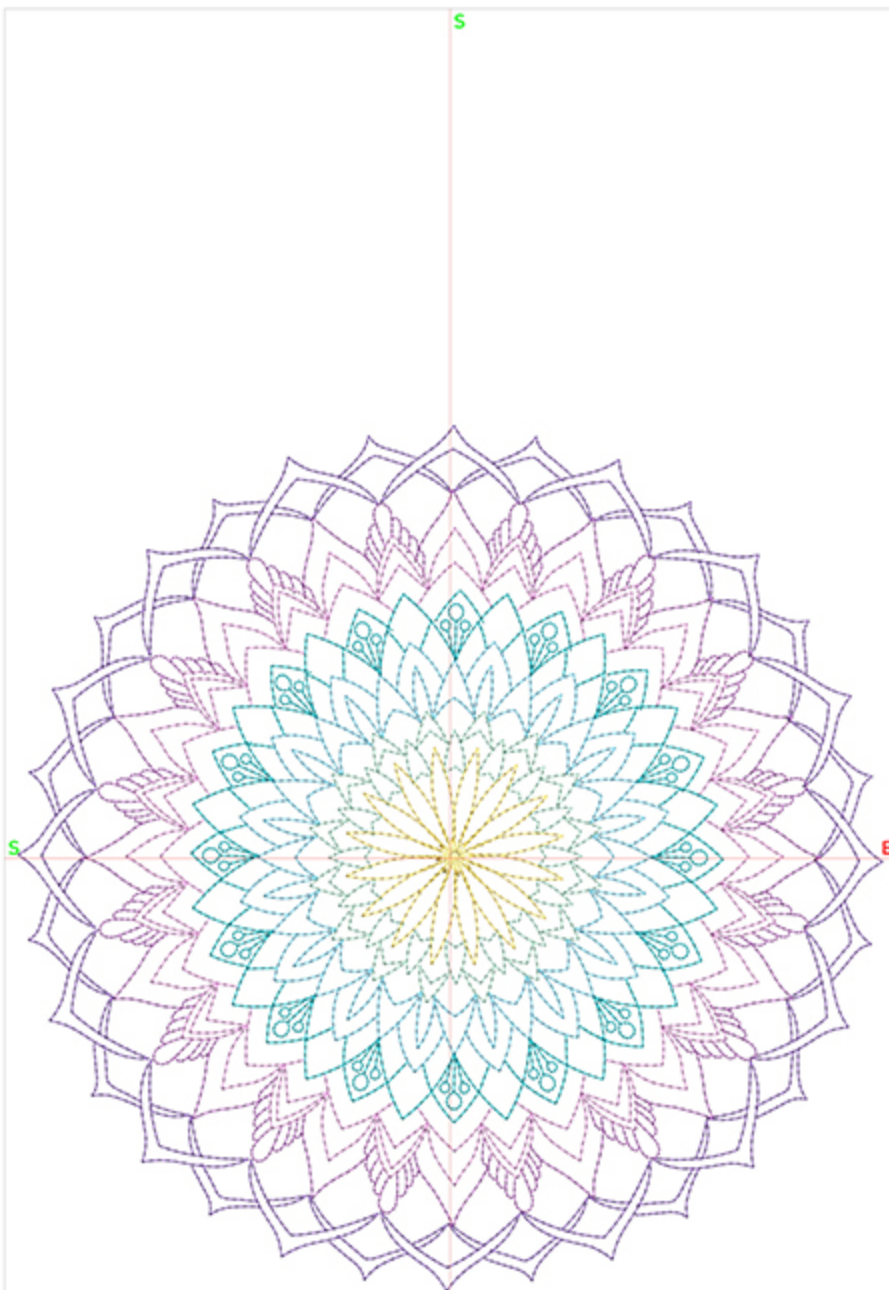

Design Worksheet

BERNINA Embroidery Software DesignerPlus

Design: MDMandala6_8x8

Stitches: 15442

Colors: 7

Height: 195.0 mm

Width: 195.0 mm

Zoom: 0.65

Total bobbin: 20.44m

Color Film:

#	Chart	Code	Name	Thread
1.		Madeira Polyneon 1832	Majestic Purple	14.04m
2.		Madeira Polyneon 1631	Velvet Violet	11.23m
3.		Madeira Polyneon 1831	Purple Pansy	11.87m
4.		Madeira Polyneon 1888	Deep Sky Blue	10.71m
5.		Madeira Polyneon 1893	Sky Blue	8.25m
6.		Madeira Polyneon 1845	Mint	4.55m
7.		Madeira Polyneon 1735	Lemonade	4.73m