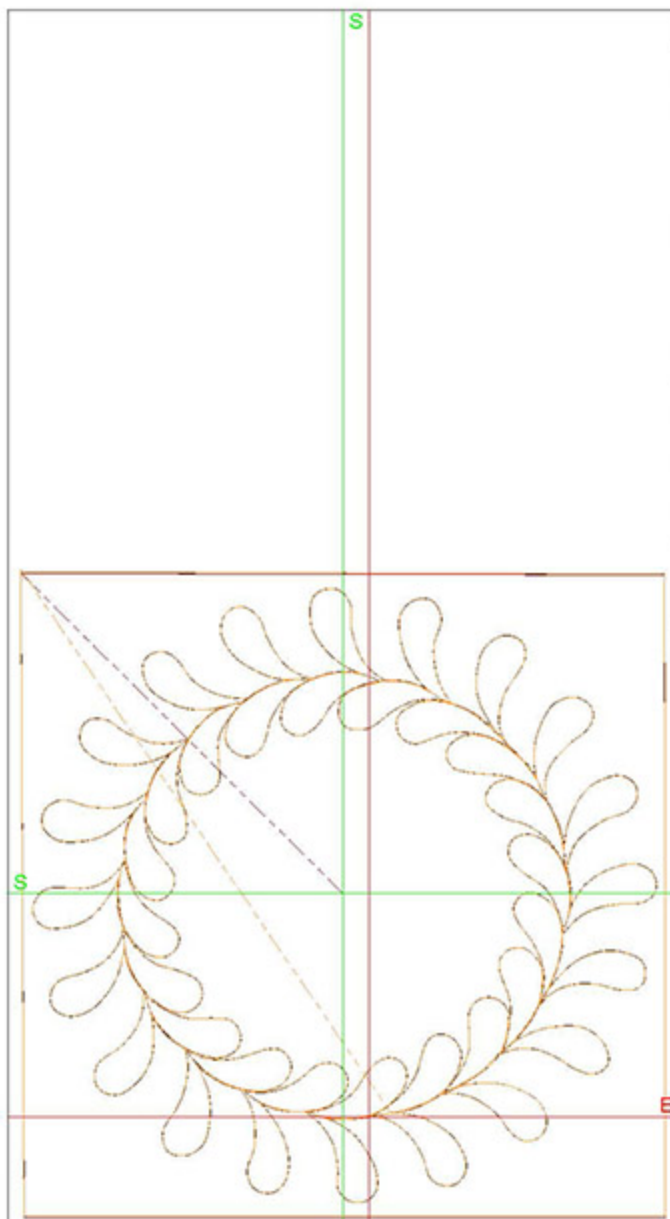

Design Worksheet

Zoom: 0.51

BERNINA Embroidery Software DesignerPlus

Name:PumpkinCrows8x10.ART

Height: 246.3 mm
 Width: 184.9 mm
 Stitches: 59911
 Colors: 11
 Color changes: 11
 Trims: 56
 Machine format: Bernina
 Hoop: BERNINA Large Oval Hoop, 255 x 145, #26 (template violet)
 Hoop template: violet
 Foot: #26
 Total bobbin: 122.77m

Machine runtime:
Module Runtime (hr:min:sec)
 Large 0:15:35

Design Worksheet

Zoom: 0.48

BERNINA Embroidery
Software DesignerPlus

Name: PWHPatches8x10.ART
 Height: 120.8 mm
 Width: 199.4 mm
 Stitches: 7726
 Colors: 12
 Color changes: 12
 Trims: 13
 Machine format: Bernina
 Hoop: BERNINA Large Oval Hoop, 255 x 145, #26 (template violet)
 Hoop template: violet
 Foot: #26
 Total bobbin: 9.93m

Machine runtime:

Module	Runtime (hr:min:sec)
Large	0:13:01

Design Worksheet

Zoom: 0.79

**BERNINA Embroidery
Software DesignerPlus**

Name:PWHSquare5x5.ART

Height: 120.7 mm

Width: 120.1 mm

Stitches: 1559

Colors: 3

Color changes: 2

Trims: 2

Machine format: Bernina

Hoop: BERNINA Large Oval Hoop, 255 x 145, #26 (template violet)

Hoop template: violet

Foot: #26