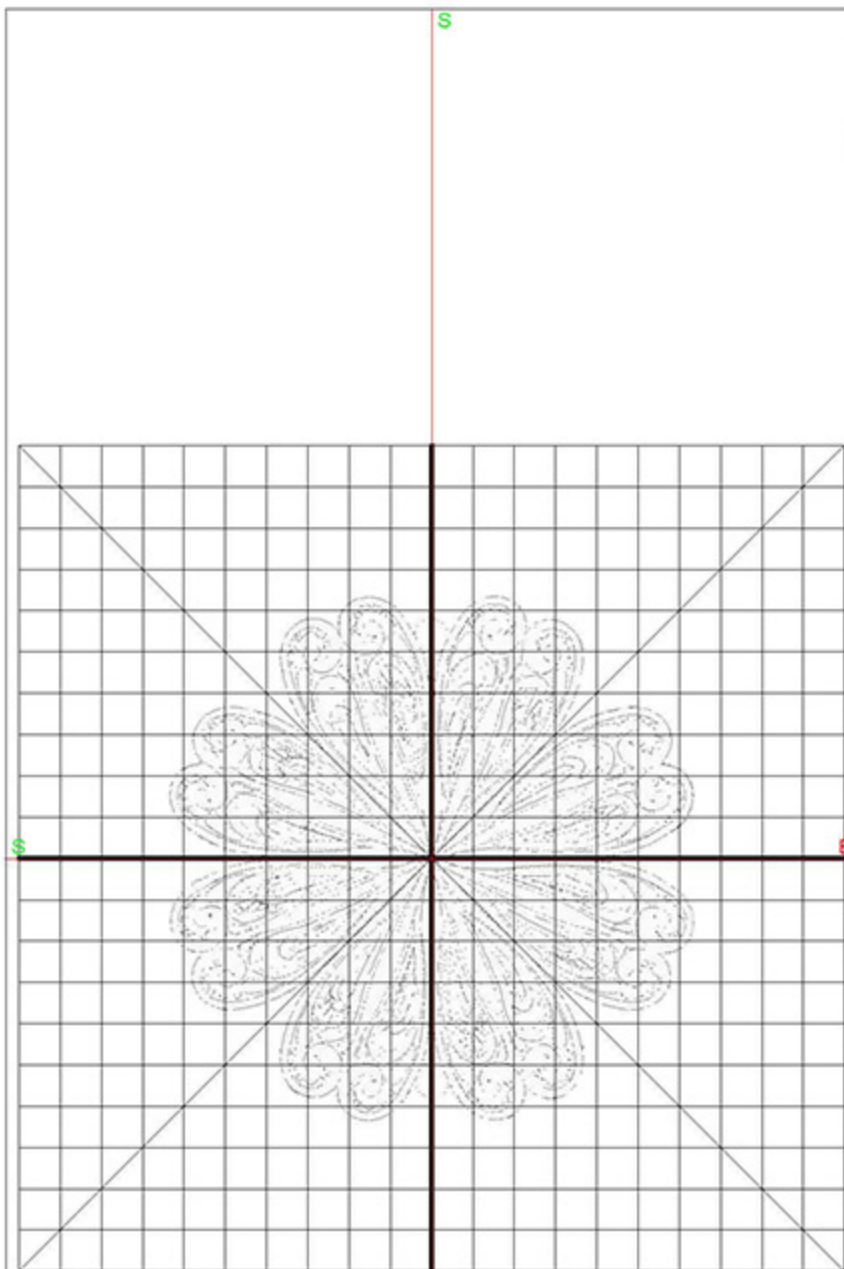

## Design Worksheet

BERNINA Embroidery Software DesignerPlus

Design: WD\_FSLSnowflake9\_4x4

Stitches: 23985

Colors: 1

Height: 100.0 mm

Width: 100.0 mm

Zoom: 0.61

## Design Worksheet

BERNINA Embroidery Software DesignerPlus

Design: WD\_FSLSnowflake9\_5x5

Stitches: 31653

Colors: 1

Height: 127.2 mm

Width: 127.2 mm

Zoom: 0.61