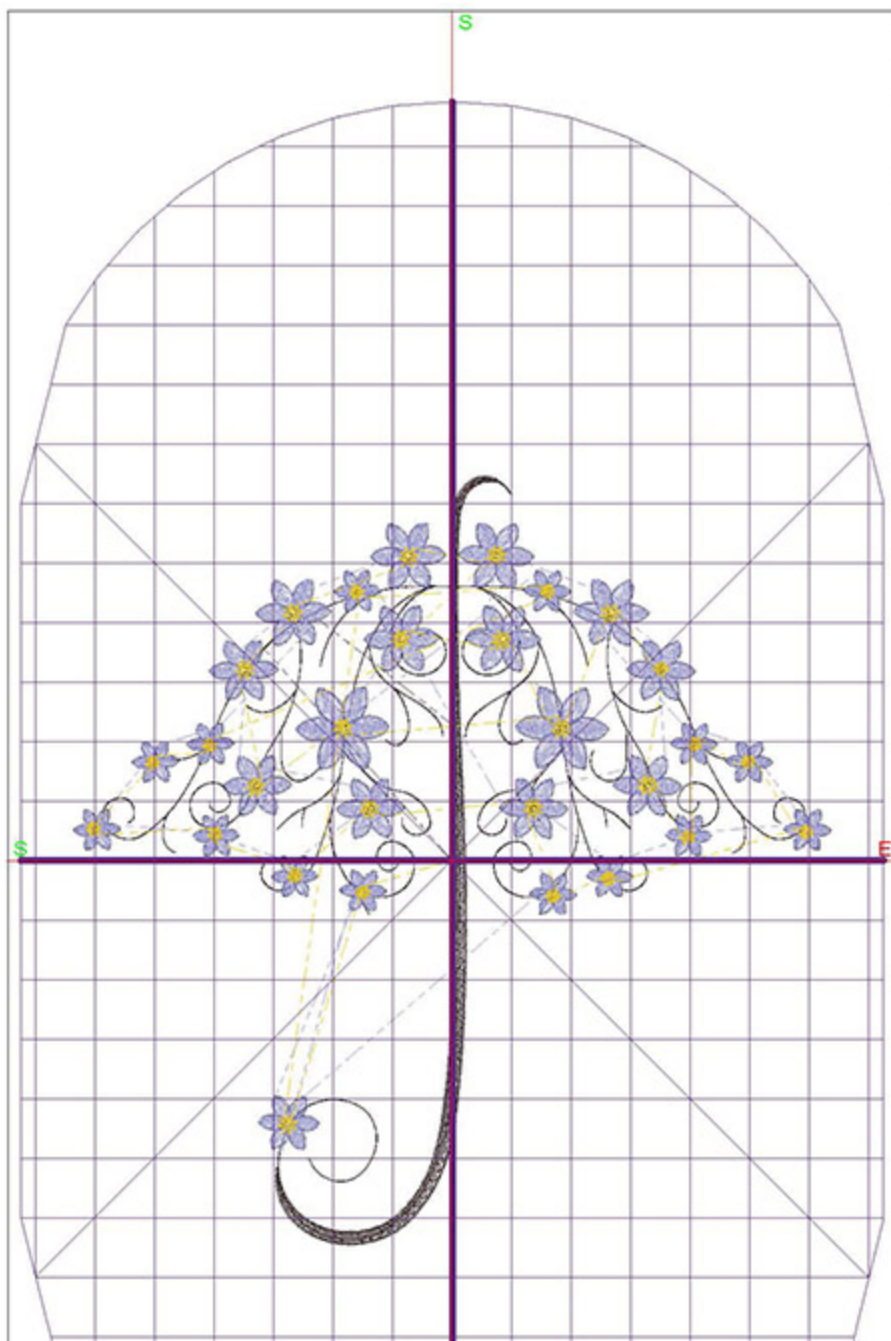

Design Worksheet

BERNINA Embroidery Software DesignerPlus

Design: BIN_FlowerUmbrella5x7

Stitches: 12029

Colors: 3

Height: 129.4 mm

Width: 127.2 mm

Zoom: 0.88

Total bobbin: 17.37m

Color Film:

| # | Chart | Code | Name | Thread |
|----|-------|------|----------------|--------|
| 1. | ■ | 1859 | Dark Chocolate | 16.13m |
| 2. | ■ | 1933 | Lavender Lilac | 33.37m |
| 3. | ■ | 1980 | Sunflower | 3.87m |

Machine runtime: 0:30:43

Design Worksheet

BERNINA Embroidery Software DesignerPlus

Design: BIN_FlowerUmbrella6x8

Stitches: 13775

Colors: 3

Height: 152.5 mm

Width: 150.0 mm

Zoom: 0.85

Total bobbin: 22.30m

Color Film:

| # | Chart | Code | Name | Thread |
|----|-------|------|----------------|--------|
| 1. | ■ | 1859 | Dark Chocolate | 19.24m |
| 2. | ■ | 1933 | Lavender Lilac | 41.75m |
| 3. | ■ | 1980 | Sunflower | 4.20m |