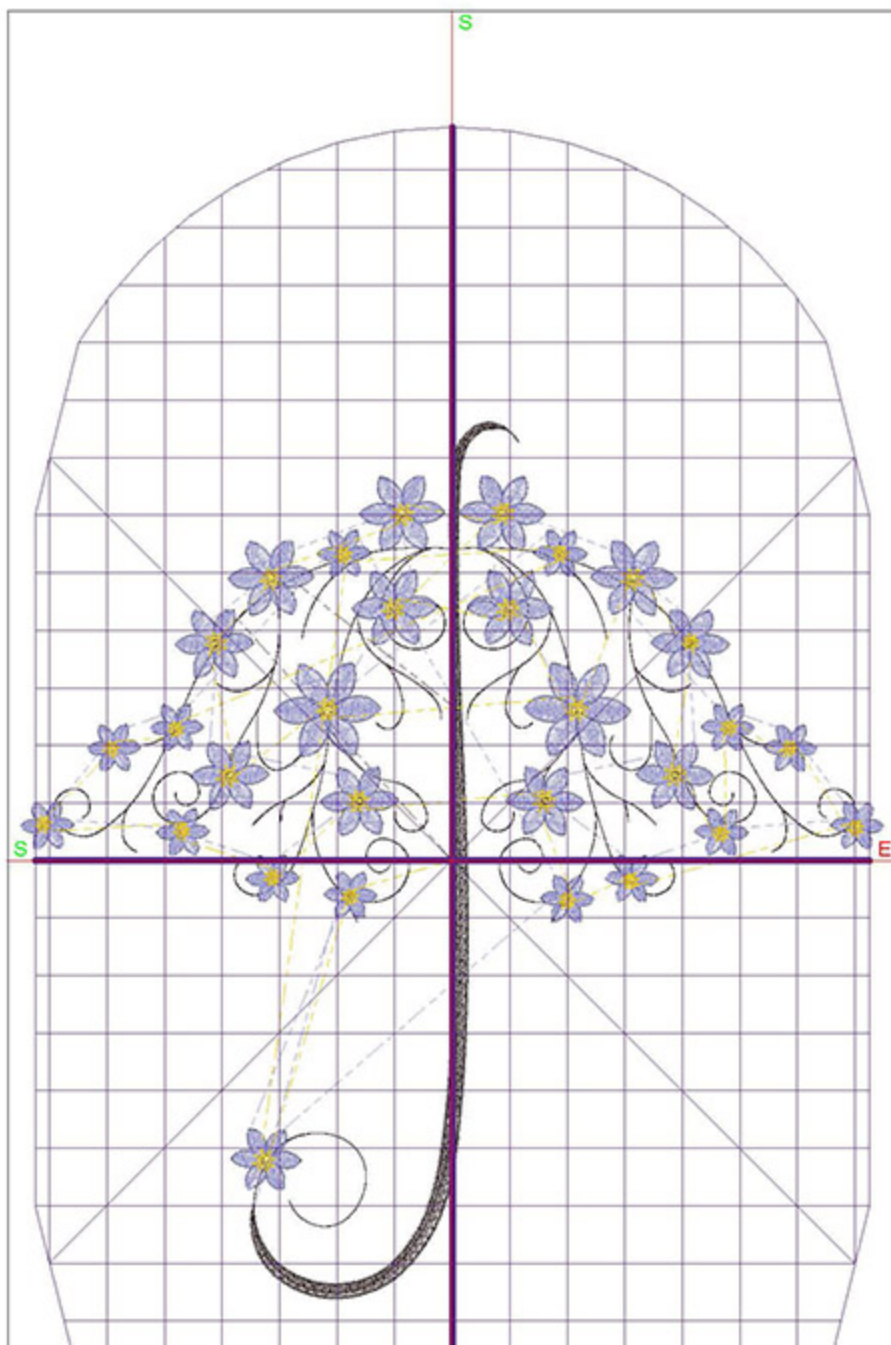

Design Worksheet

BERNINA Embroidery Software DesignerPlus

Design: BIN_FlowerUmbrella5x7

Stitches: 12029

Colors: 3

Height: 129.4 mm

Width: 127.2 mm

Zoom: 0.88

Total bobbin: 17.37m

Color Film:

| # | Chart | Code | Name | Thread |
|----|-------|------|----------------|--------|
| 1. | ■ | 1859 | Dark Chocolate | 16.13m |
| 2. | ■ | 1933 | Lavender Lilac | 33.37m |
| 3. | ■ | 1980 | Sunflower | 3.87m |

Machine runtime: 0:30:43

Design Worksheet

BERNINA Embroidery Software DesignerPlus

Design: BIN_FlowerUmbrella6x8

Stitches: 13775

Colors: 3

Height: 152.5 mm

Width: 150.0 mm

Zoom: 0.85

Total bobbin: 22.30m

Color Film:

| # | Chart | Code | Name | Thread |
|----|-------|------|----------------|--------|
| 1. | ■ | 1859 | Dark Chocolate | 19.24m |
| 2. | ■ | 1933 | Lavender Lilac | 41.75m |
| 3. | ■ | 1980 | Sunflower | 4.20m |