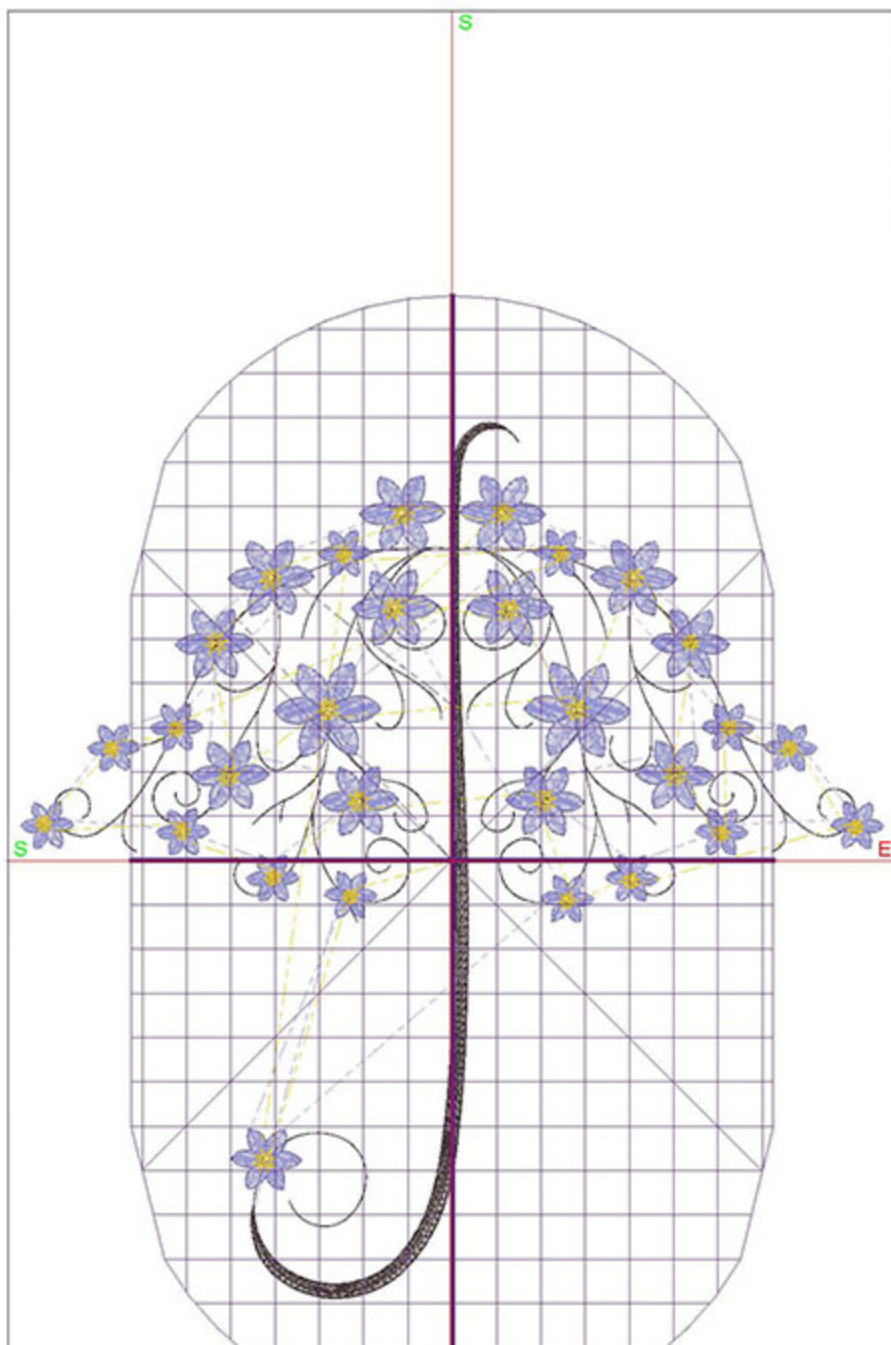

Total bobbin: 17.37m

Color Film:

| # | Chart | Code | Name | Thread |
|----|-------|------|----------------|--------|
| 1. | ■ | 1859 | Dark Chocolate | 16.13m |
| 2. | ■ | 1933 | Lavender Lilac | 33.37m |
| 3. | ■ | 1980 | Sunflower | 3.87m |

Zoom: 0.85

Total bobbin: 22.30m

Color Film:

| # | Chart | Code | Name | Thread |
|----|-------|------|----------------|--------|
| 1. | ■ | 1859 | Dark Chocolate | 19.24m |
| 2. | ■ | 1933 | Lavender Lilac | 41.75m |
| 3. | ■ | 1980 | Sunflower | 4.20m |

Machine runtime: 0:33:07

Design Worksheet

BERNINA Embroidery Software DesignerPlus

Design: BIN_FlowerUmbrella8x10

Stitches: 17304

Colors: 3

Height: 197.9 mm

Width: 194.8 mm

Zoom: 0.65

Total bobbin: 33.32m

Color Film:

| # | Chart | Code | Name | Thread |
|----|-------|------|----------------|--------|
| 1. | ■ | 1859 | Dark Chocolate | 25.86m |
| 2. | ■ | 1933 | Lavender Lilac | 60.10m |
| 3. | ■ | 1980 | Sunflower | 4.87m |