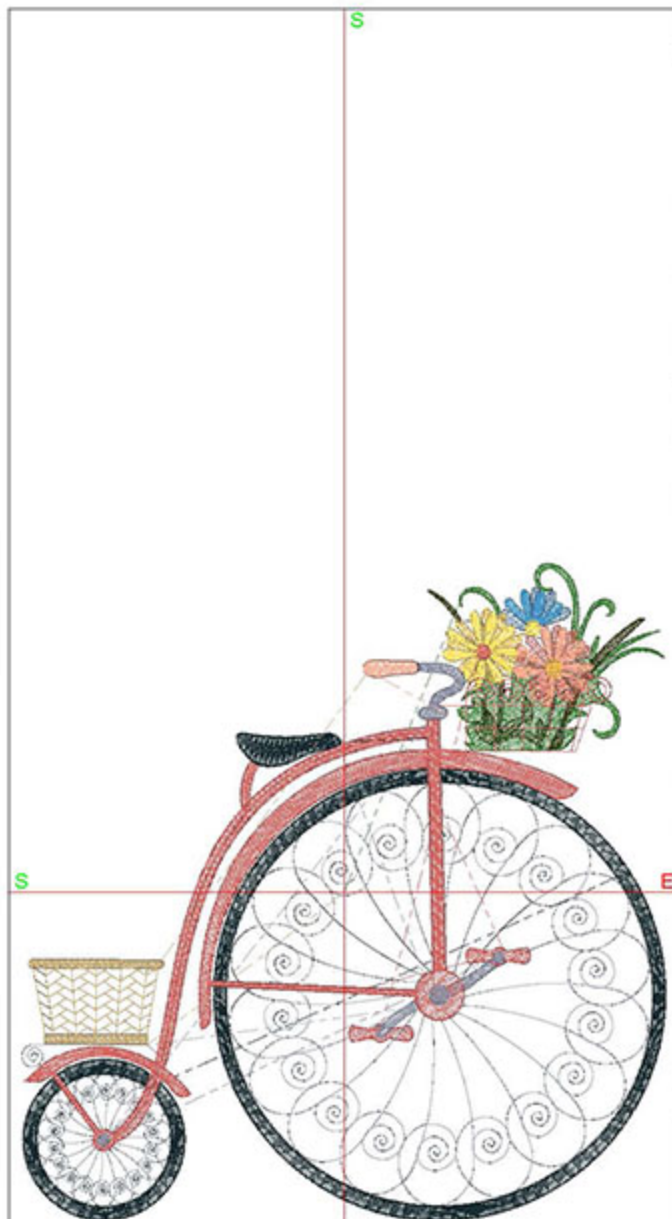

Design Worksheet

Zoom: 0.75

BERNINA Embroidery  
Software DesignerPlus

Name: SAS\_SpringCycle5x7.ART

Height: 129.9 mm  
 Width: 127.1 mm  
 Stitches: 18194  
 Colors: 12  
 Color changes: 18  
 Trims: 27  
 Machine format: Bernina  
 Hoop: BERNINA Large Oval Hoop, 255 x 145, #26 (template violet)  
 Hoop template: violet  
 Foot: #26  
 Total bobbin: 25.31m

## Design Worksheet

Zoom: 0.63

**BERNINA Embroidery  
Software DesignerPlus**

Name: SAS\_SpringCycle6x8.ART60

Height: 153.2 mm

Width: 150.0 mm

Stitches: 21526

Colors: 12

Color changes: 18

Trims: 27

Machine format: Bernina

Hoop: BERNINA Large Oval Hoop, 255 x 145, #26 (template violet)

Hoop template: violet

Foot: #26

Total bobbin: 33.00m

Color Sequence: