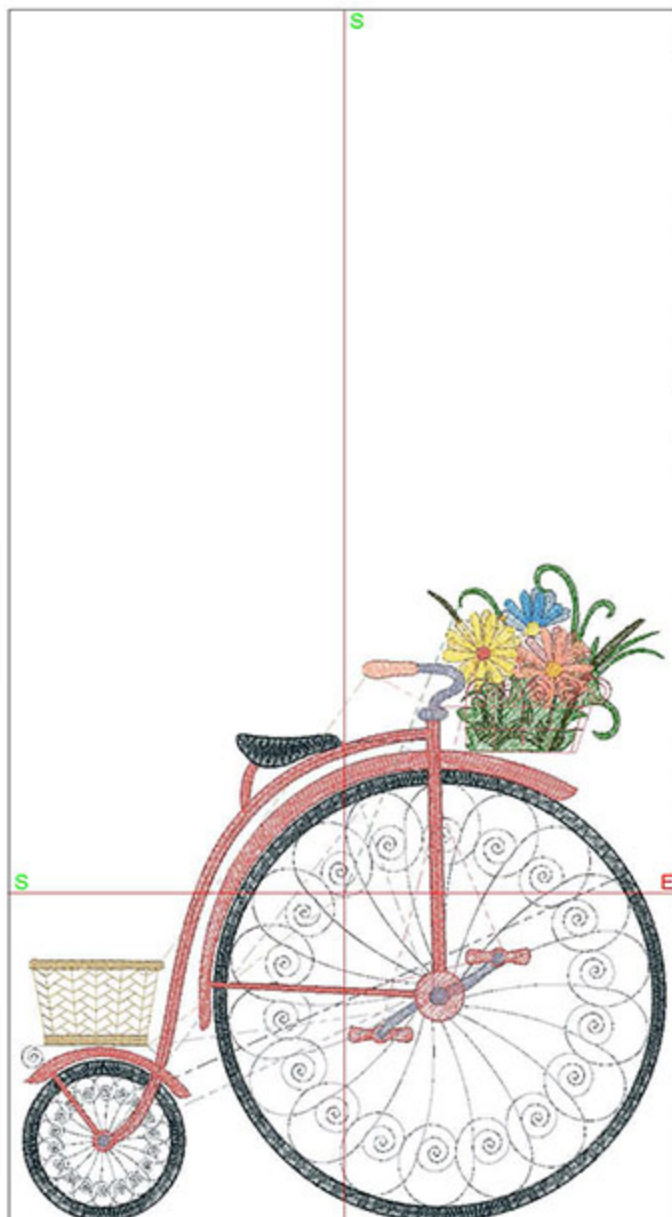

Design Worksheet

Zoom: 0.75

BERNINA Embroidery  
Software DesignerPlus

Name: SAS\_SpringCycle5x7.ART

Height: 129.9 mm  
 Width: 127.1 mm  
 Stitches: 18194  
 Colors: 12  
 Color changes: 18  
 Trims: 27  
 Machine format: Bernina  
 Hoop: BERNINA Large Oval Hoop, 255 x 145, #26 (template violet)  
 Hoop template: violet  
 Foot: #26  
 Total bobbin: 25.31m

Color changes: 18

Trims: 27

Machine format: Bernina

Hoop: BERNINA Large Oval Hoop, 255 x 145, #26 (template violet)

Hoop template: violet

Foot: #26

Total bobbin: 33.00m

Color Sequence: