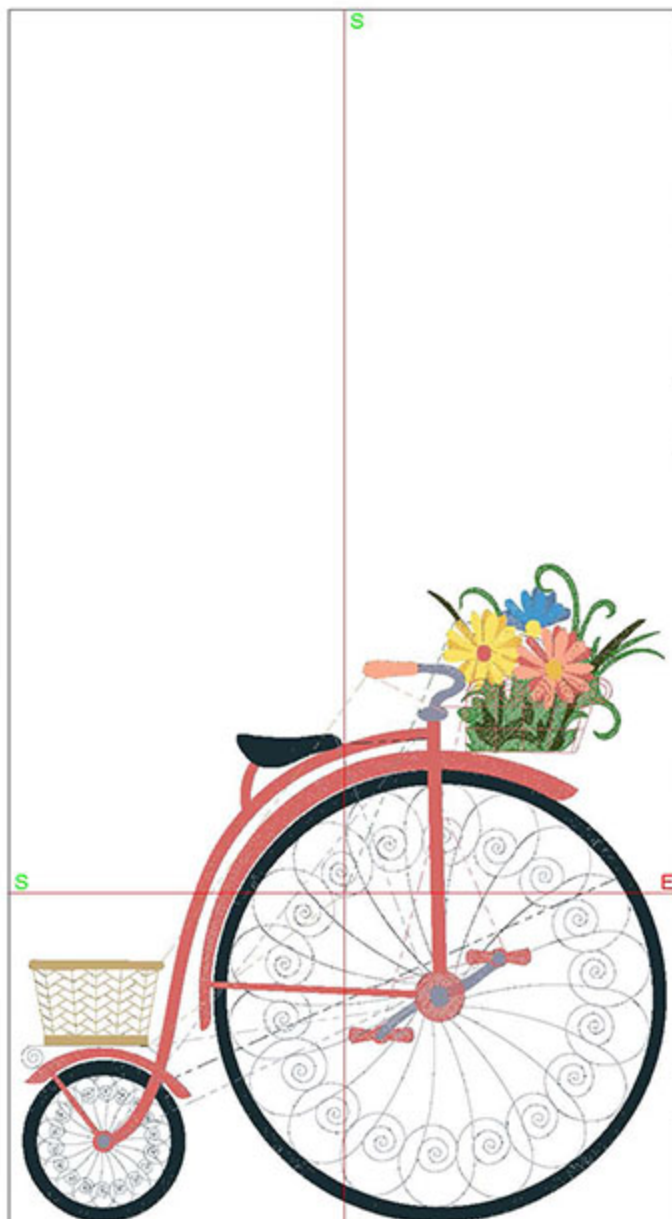

Design Worksheet

Zoom: 0.75

BERNINA Embroidery  
Software DesignerPlus

Name: SAS\_SpringCycle5x7.ART

Height: 129.9 mm  
 Width: 127.1 mm  
 Stitches: 18194  
 Colors: 12  
 Color changes: 18  
 Trims: 27  
 Machine format: Bernina  
 Hoop: BERNINA Large Oval Hoop, 255 x 145, #26 (template violet)  
 Hoop template: violet  
 Foot: #26  
 Total bobbin: 25.31m

Color changes: 18

Trims: 27

Machine format: Bernina

Hoop: BERNINA Large Oval Hoop, 255 x 145, #26 (template violet)

Hoop template: violet

Foot: #26

Total bobbin: 33.00m

Color Sequence:

Machine runtime:

Module	Runtime (hr:min:sec)
Default	1:11:11

Design Worksheet

Zoom: 0.38

BERNINA Embroidery Software DesignerPlus

Name: SAS\_SpringCycle10x12.ART60  
 Height: 255.2 mm  
 Width: 250.0 mm  
 Stitches: 36822  
 Colors: 12  
 Color changes: 18  
 Trims: 30  
 Machine format: Bernina  
 Hoop: BERNINA Large Oval Hoop, 255 x 145, #26 (template violet)  
 Hoop template: violet  
 Foot: #26  
 Total bobbin: 78.02m

Machine runtime:

Module	Runtime (hr:min:sec)
Default	1:31:34

Design Worksheet

Zoom: 0.28

BERNINA Embroidery  
Software DesignerPlus

Name: SAS\_SpringCycle14x14.ART  
 Height: 349.9 mm  
 Width: 342.7 mm  
 Stitches: 54700  
 Colors: 12  
 Color changes: 18  
 Trims: 33  
 Machine format: Bernina  
 Hoop: BERNINA Large Oval Hoop, 255 x 145, #26 (template violet)  
 Hoop template: violet  
 Foot: #26  
 Total bobbin: 139.10m