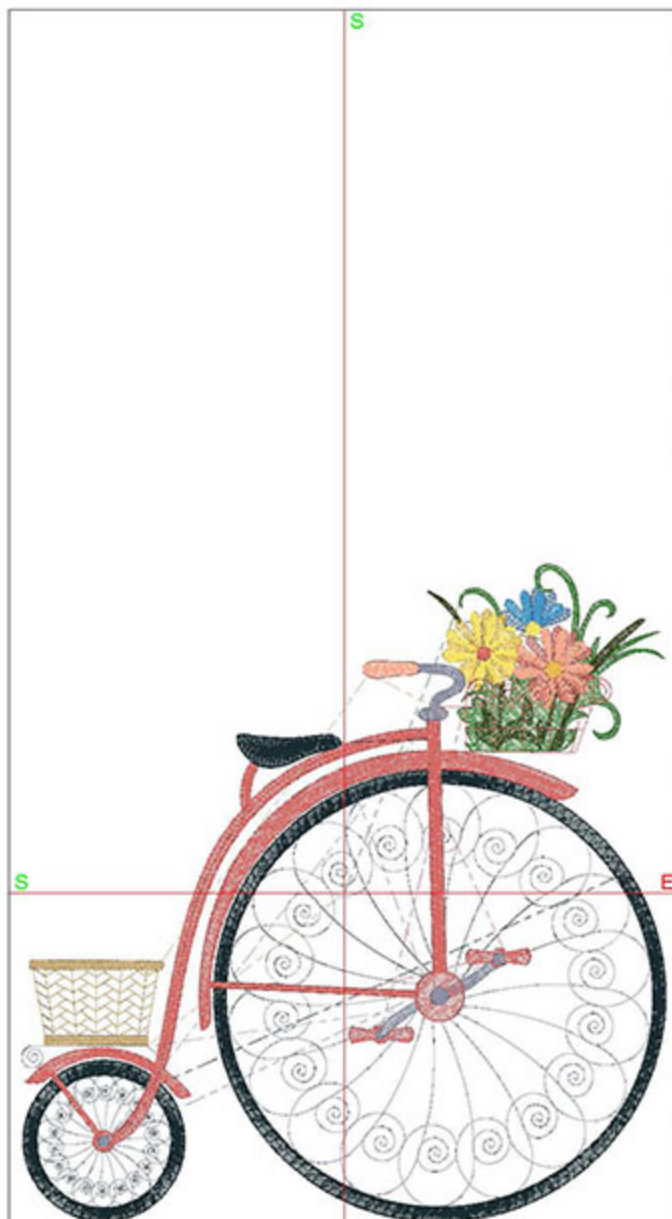

Design Worksheet

Zoom: 0.49

BERNINA Embroidery
Software DesignerPlus

Name: SAS_SpringCycle8x10.ART

Height: 199.2 mm
Width: 195.0 mm
Stitches: 27967
Colors: 12
Color changes: 18
Trims: 27
Machine format: Bernina
Hoop: BERNINA Large Oval Hoop, 255 x 145, #26 (template violet)
Hoop template: violet
Foot: #26
Total bobbin: 50.63m

Color Sequence:

#	Color	Code	Name	Chart
1.	10	1770	Light Emerald Green	Madeira Polyneon
2.	8	1756	Pea Green	Madeira Polyneon
3.	6	1671	Country Kitchen Blue	Madeira Polyneon
4.	7	1828	Work Shirt	Madeira Polyneon
5.	4	1771	Whipped Butterscotch	Madeira Polyneon
6.	5	1735	Lemonade	Madeira Polyneon
7.	2	1616	Conch Shell	Madeira Polyneon
8.	3	1817	Pleasant Peach	Madeira Polyneon
9.	4	1771	Whipped Butterscotch	Madeira Polyneon
10.	2	1616	Conch Shell	Madeira Polyneon
11.	1	1611	Smoke	Madeira Polyneon
12.	12	1505	Polished Silver	Madeira Polyneon
13.	1	1611	Smoke	Madeira Polyneon
14.	11	1507	Pea Coat Lining	Madeira Polyneon
15.	2	1616	Conch Shell	Madeira Polyneon
16.	11	1507	Pea Coat Lining	Madeira Polyneon
17.	1	1611	Smoke	Madeira Polyneon
18.	3	1817	Pleasant Peach	Madeira Polyneon
19.	13	1855	Coffee with Cream	Madeira Polyneon

Machine runtime:

Module	Runtime (hr:min:sec)
Default	1:11:11