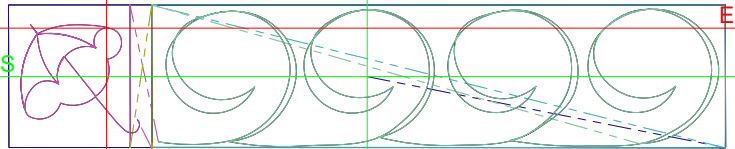

Machine runtime:

Module	Runtime (hr:min:sec)
Default	0:40:26

Name:UmbrellaBlockSide1.ART60

Height: 49.9 mm
 Width: 198.6 mm
 Stitches: 934
 Colors: 2
 Color changes: 1
 Trims: 1
 Machine format: Bernina
 Hoop: BERNINA Large Oval Hoop, 255 x 145, #26 (template violet)
 Hoop template: violet
 Foot: #26
 Total bobbin: 1.46m

Color Sequence:

#	Color	Code	Name	Chart
1.	15	7		EMBROIDERY
2.	14	31	Mint Green	BERNINA

Machine runtime:

Module	Runtime (hr:min:sec)
Default	0:02:32

Name: UmbrellaBlockSide2.ART

Height: 50.1 mm
 Width: 249.8 mm
 Stitches: 1565
 Colors: 6
 Color changes: 5
 Trims: 5
 Machine format: Bernina
 Hoop: BERNINA Large Oval Hoop, 255 x 145, #26 (template violet)
 Hoop template: violet
 Foot: #26
 Total bobbin: 2.32m

Color Sequence:

#	Color	Code	Name	Chart
1.	15	7		EMBROIDERY
2.	12	27	Turquoise	BERNINA
3.	14	31	Mint Green	BERNINA
4.	5	620		EMBROIDERY
5.	22	517		EMBROIDERY
6.	17	620		EMBROIDERY

Machine runtime:

Module	Runtime (hr:min:sec)
Default	0:05:27

Name: UmbrellaBlockSide3.ART

Height: 50.1 mm
 Width: 249.8 mm
 Stitches: 1570
 Colors: 6
 Color changes: 5
 Trims: 5
 Machine format: Bernina
 Hoop: BERNINA Large Oval Hoop, 255 x 145, #26 (template violet)
 Hoop template: violet
 Foot: #26
 Total bobbin: 2.32m