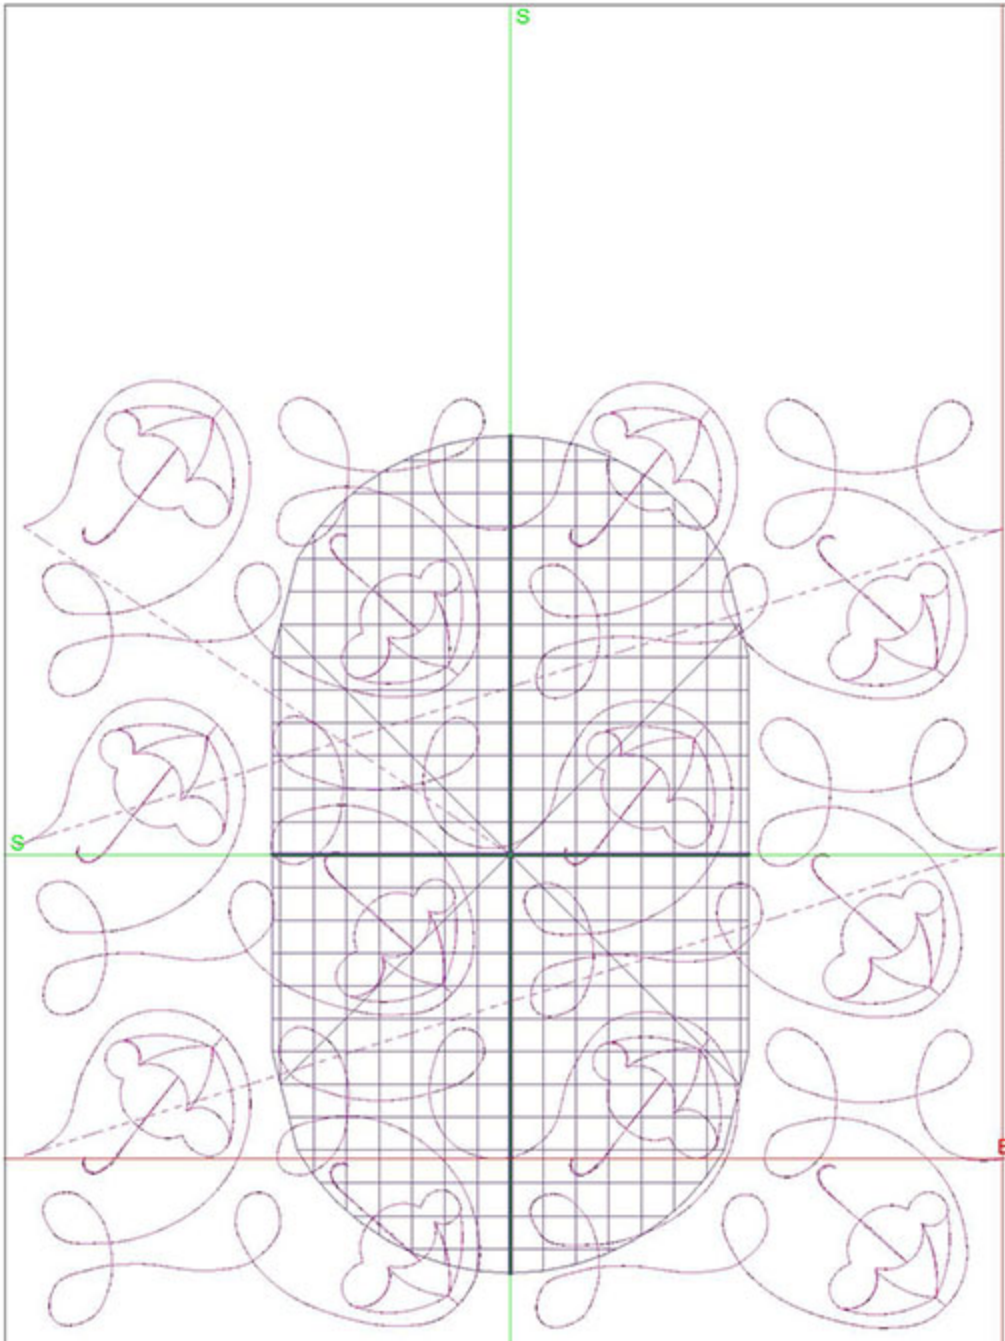

## Design Worksheet

BERNINA Embroidery Software DesignerPlus  
Design: SIQUmbrellaSwirls10x10

Stitches: 4415  
Colors: 1  
Height: 240.3 mm  
Width: 250.0 mm  
Zoom: 0.58

Total bobbin: 6.33m

Color Film:

#	Chart	Code	Name	Thread
1.	EMBROIDERY	620		19.52m

## Design Worksheet

BERNINA Embroidery Software DesignerPlus  
Design: SIQUmbrellaSwirls12x12

Stitches: 5189

Colors: 1

Height: 288.3 mm

Width: 300.0 mm

Zoom: 0.48

Total bobbin: 7.60m

Color Film:

#	Chart	Code	Name	Thread
1.	EMBROIDERY	620		23.20m

Machine runtime: 0:06:10