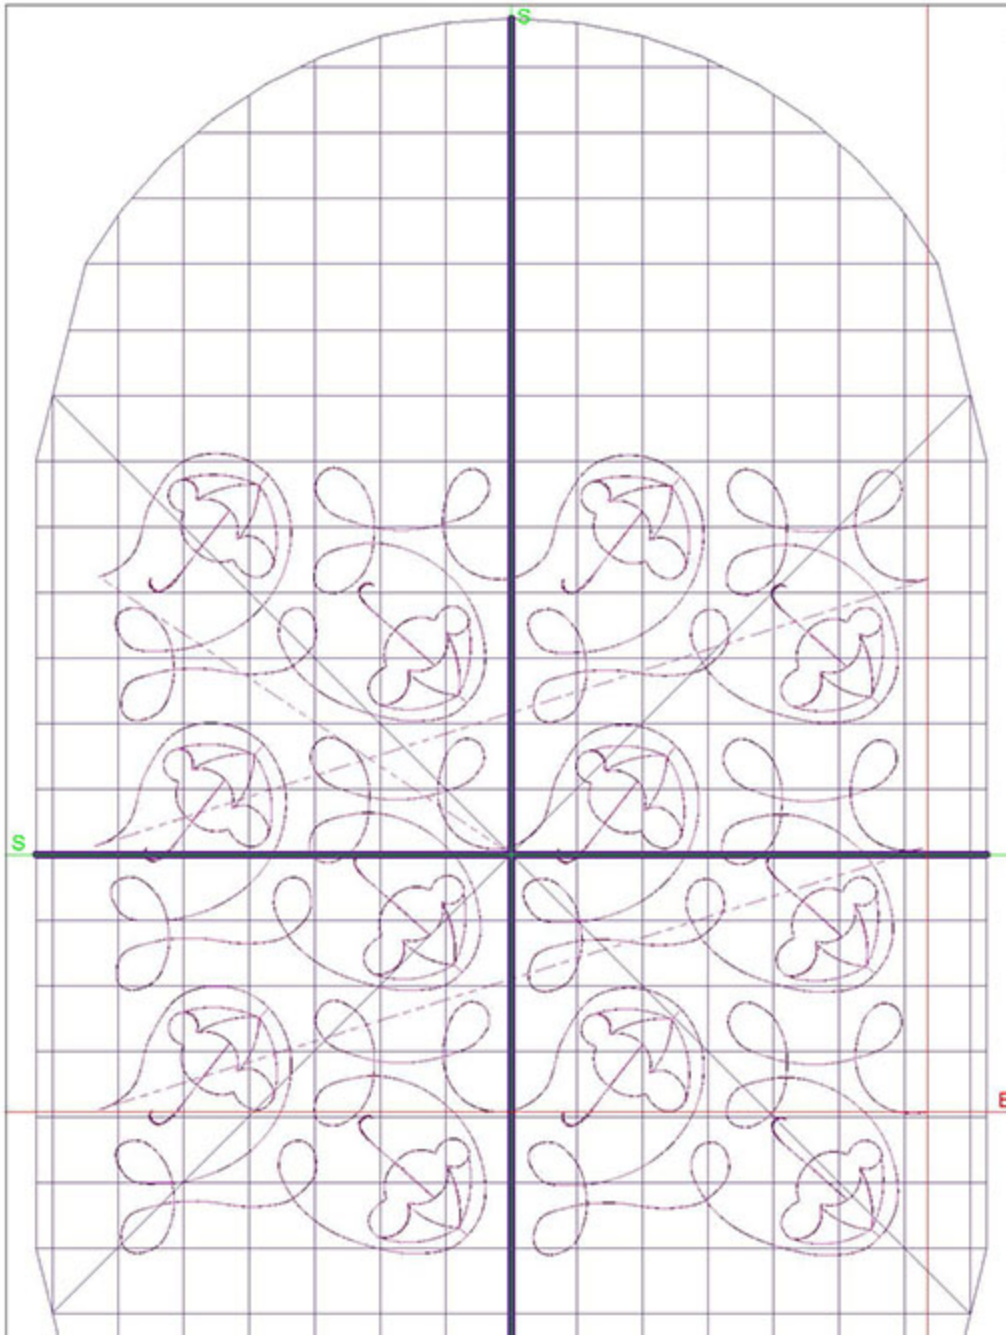

## Design Worksheet

BERNINA Embroidery Software DesignerPlus  
Design: SIQUmbrellaSwirls5x5

Stitches: 2561

Colors: 1

Height: 122.2 mm

Width: 127.2 mm

Zoom: 0.97

Total bobbin: 3.23m

Color Film:

#	Chart	Code	Name	Thread
1.	EMBROIDERY	620		10.58m

Machine runtime: 0:03:17

## Design Worksheet

BERNINA Embroidery Software DesignerPlus

Design: SIQUmbrellaSwirls6x6

Stitches: 2933

Colors: 1

Height: 144.1 mm

Width: 150.0 mm

Zoom: 0.97

## Design Worksheet

BERNINA Embroidery Software DesignerPlus  
Design: SIQUmbrellaSwirls8x8

Stitches: 3687  
Colors: 1  
Height: 192.2 mm  
Width: 200.0 mm  
Zoom: 0.73

Total bobbin: 5.07m

Color Film:

#	Chart	Code	Name	Thread
1.	EMBROIDERY	620		15.94m