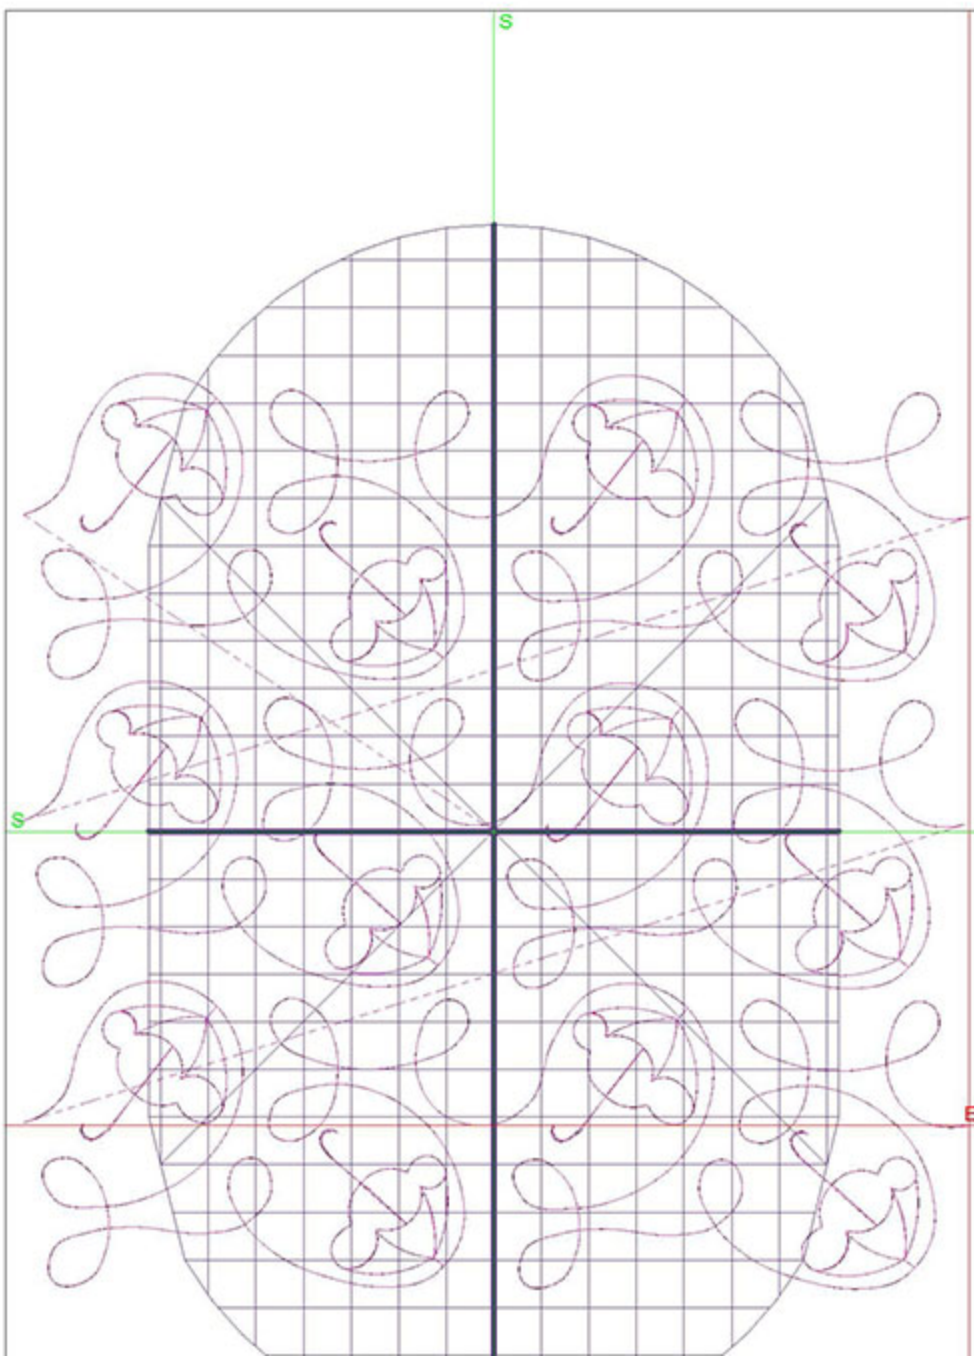

## Design Worksheet

BERNINA Embroidery Software DesignerPlus  
Design: SIQUmbrellaSwirls5x5

Stitches: 2561

Colors: 1

Height: 122.2 mm

Width: 127.2 mm

Zoom: 0.97

Total bobbin: 3.23m

## Design Worksheet

BERNINA Embroidery Software DesignerPlus

Design: SIQUmbrellaSwirls6x6

Stitches: 2933

Colors: 1

Height: 144.1 mm

Width: 150.0 mm

Zoom: 0.97

Total bobbin: 3.81m

Color Film:

#	Chart	Code	Name	Thread
1.	EMBROIDERY	620		12.30m

Machine runtime: 0:03:42

## Design Worksheet

BERNINA Embroidery Software DesignerPlus  
Design: SIQUmbrellaSwirls8x8

Stitches: 3687  
Colors: 1  
Height: 192.2 mm  
Width: 200.0 mm  
Zoom: 0.73

Total bobbin: 5.07m

Color Film:

#	Chart	Code	Name	Thread
1.	EMBROIDERY	620		15.94m