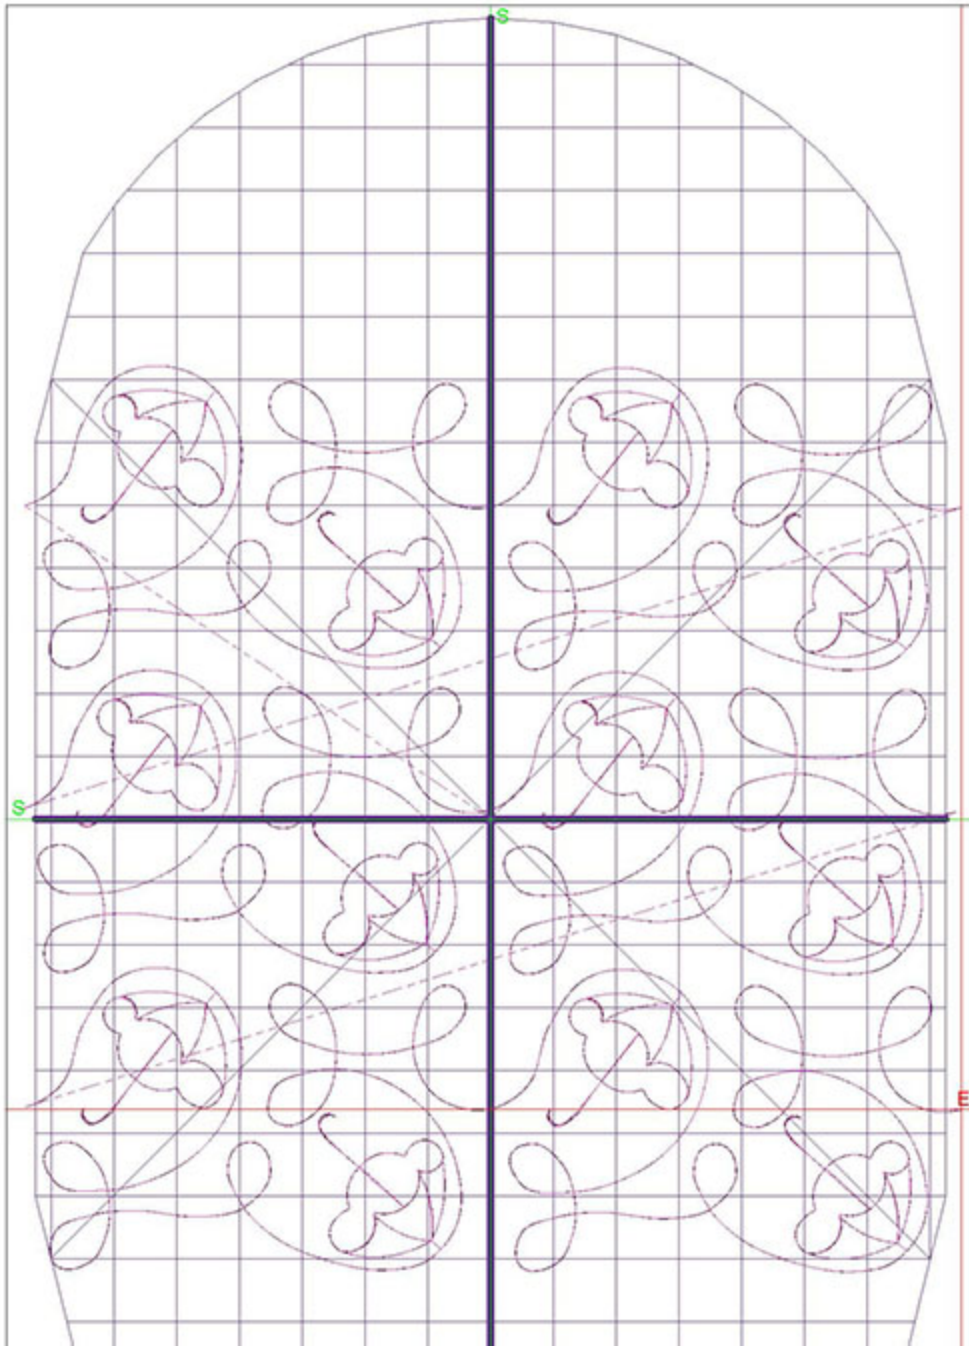

## Design Worksheet

BERNINA Embroidery Software DesignerPlus  
Design: SIQUmbrellaSwirls5x5

Stitches: 2561

Colors: 1

Height: 122.2 mm

Width: 127.2 mm

Zoom: 0.97

Total bobbin: 3.23m

Color Film:

#	Chart	Code	Name	Thread
1.	EMBROIDERY	620		10.58m

Machine runtime: 0:03:17

## Design Worksheet

BERNINA Embroidery Software DesignerPlus

Design: SIQUmbrellaSwirls6x6

Stitches: 2933

Colors: 1

Height: 144.1 mm

Width: 150.0 mm

Zoom: 0.97

Total bobbin: 3.81m

Color Film:

#	Chart	Code	Name	Thread
1.	EMBROIDERY	620		12.30m

Machine runtime: 0:03:42