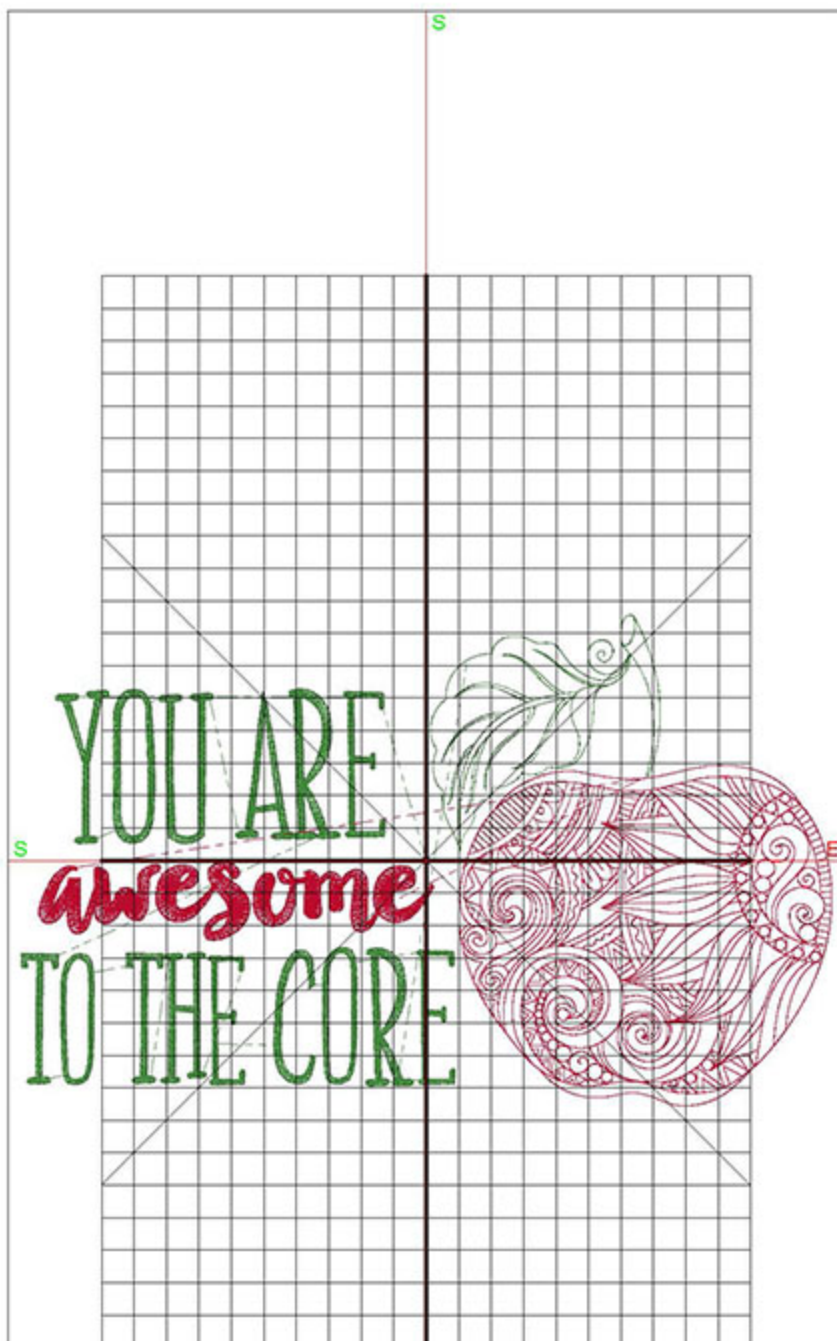

Design Worksheet

BERNINA Embroidery Software DesignerPlus

Design: BINApple5x7

Stitches: 15602

Colors: 2

Height: 105.8 mm

Width: 174.9 mm

Zoom: 0.60

#	Chart	Code	Name	Thread
1.	■	1770	Light Emerald Green	39.40m
2.	■	1747	Candy Apple Red	38.59m

Machine runtime: 0:24:04

Design Worksheet

BERNINA Embroidery Software DesignerPlus

Design: BINApple8x10

Stitches: 21501

Colors: 2

Height: 151.0 mm

Width: 249.7 mm

Zoom: 0.48

Total bobbin: 35.31m

Color Film:

#	Chart	Code	Name	Thread
1.	■	Madeira Polyneon 1770	Light Emerald Green	52.38m
2.	■	Madeira Polyneon 1747	Candy Apple Red	50.21m