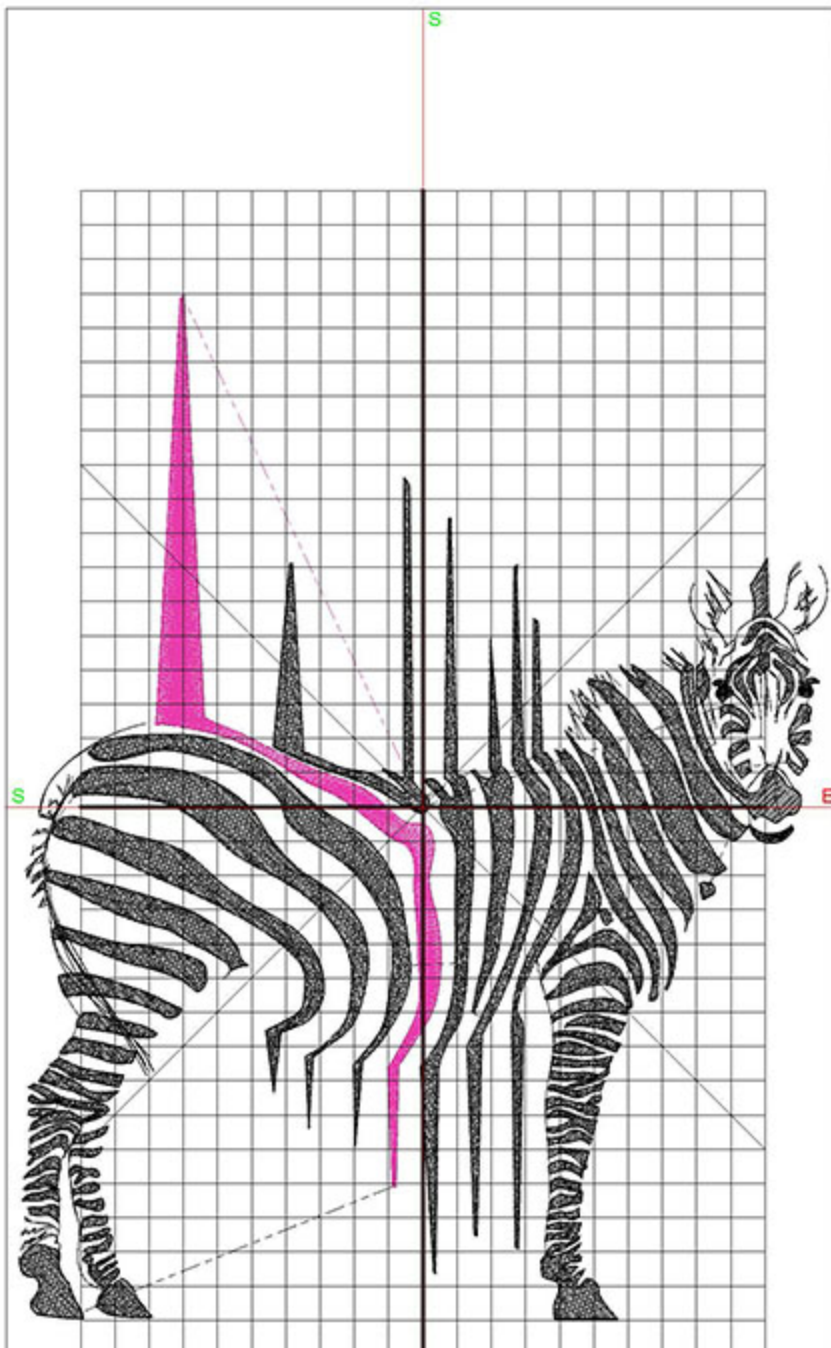

## Design Worksheet

BERNINA Embroidery Software DesignerPlus

Design: ZITOnePinkStripe5x7

Stitches: 19256

Colors: 2

Height: 161.6 mm

Width: 127.1 mm

Zoom: 0.64

## Design Worksheet

BERNINA Embroidery Software DesignerPlus

Design: ZITOnePinkStripe8x10

Stitches: 31776

Colors: 2

Height: 247.4 mm

Width: 194.9 mm

Zoom: 0.63

## Design Worksheet

BERNINA Embroidery Software DesignerPlus

Design: ZITOnePinkStripe12x12

Stitches: 42373

Colors: 2

Height: 299.9 mm

Width: 236.3 mm

Zoom: 0.54

## Design Worksheet

BERNINA Embroidery Software DesignerPlus

Design: ZITOnePinkStripe14x14

Stitches: 52081

Colors: 2

Height: 349.9 mm

Width: 275.7 mm

Zoom: 0.46