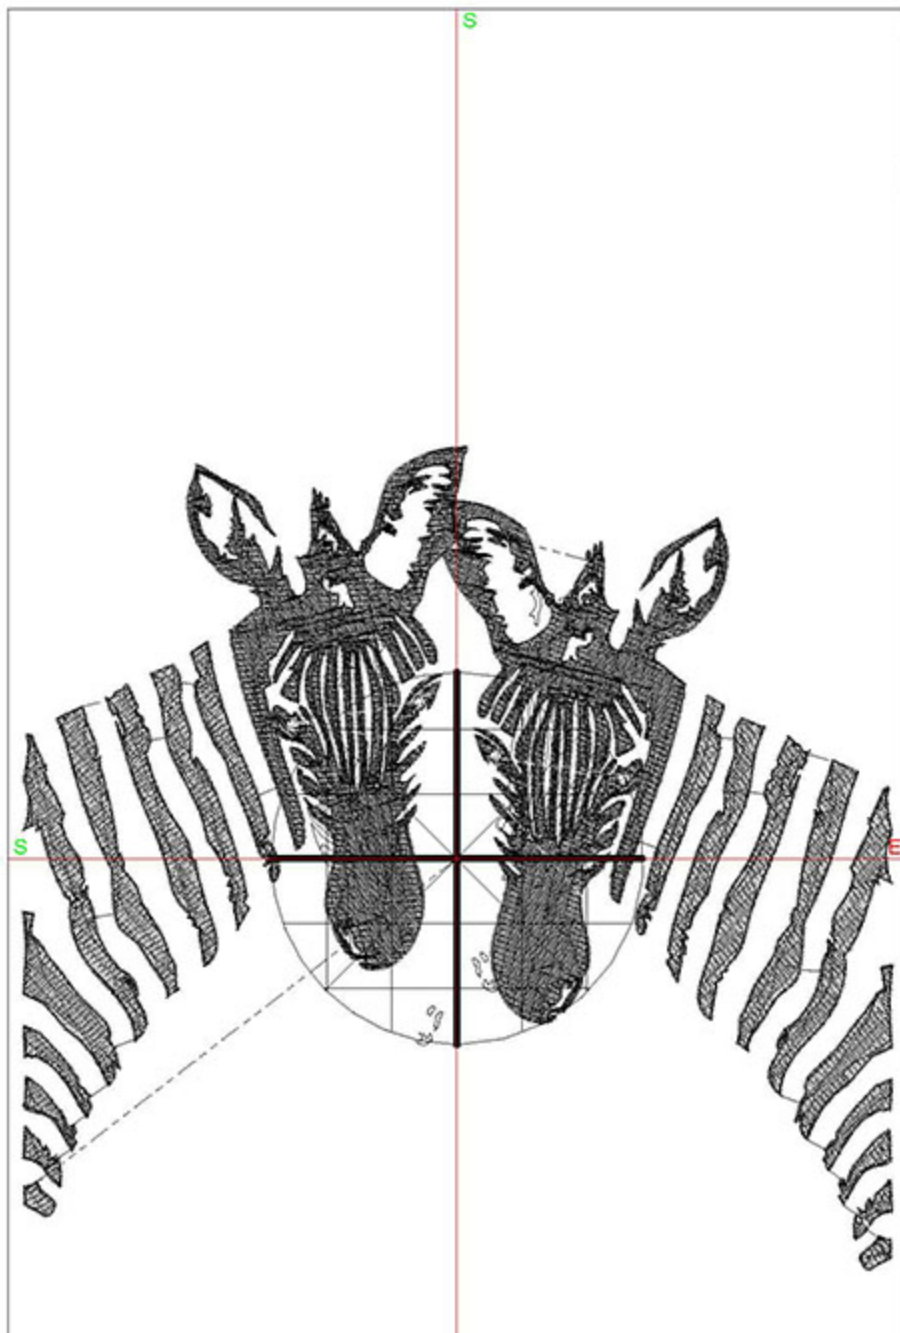

## Design Worksheet

BERNINA Embroidery Software DesignerPlus  
Design: ZITStampedZebras5x7

Stitches: 21996  
Colors: 2  
Height: 127.2 mm  
Width: 134.7 mm  
Zoom: 0.95

Total bobbin: 28.43m

Color Film:

#	Chart	Code	Name	Thread
1.	■	Madeira Polyneon 1800	Emerald Black	91.52m
2.	□	BERNINA	15 White	0.44m