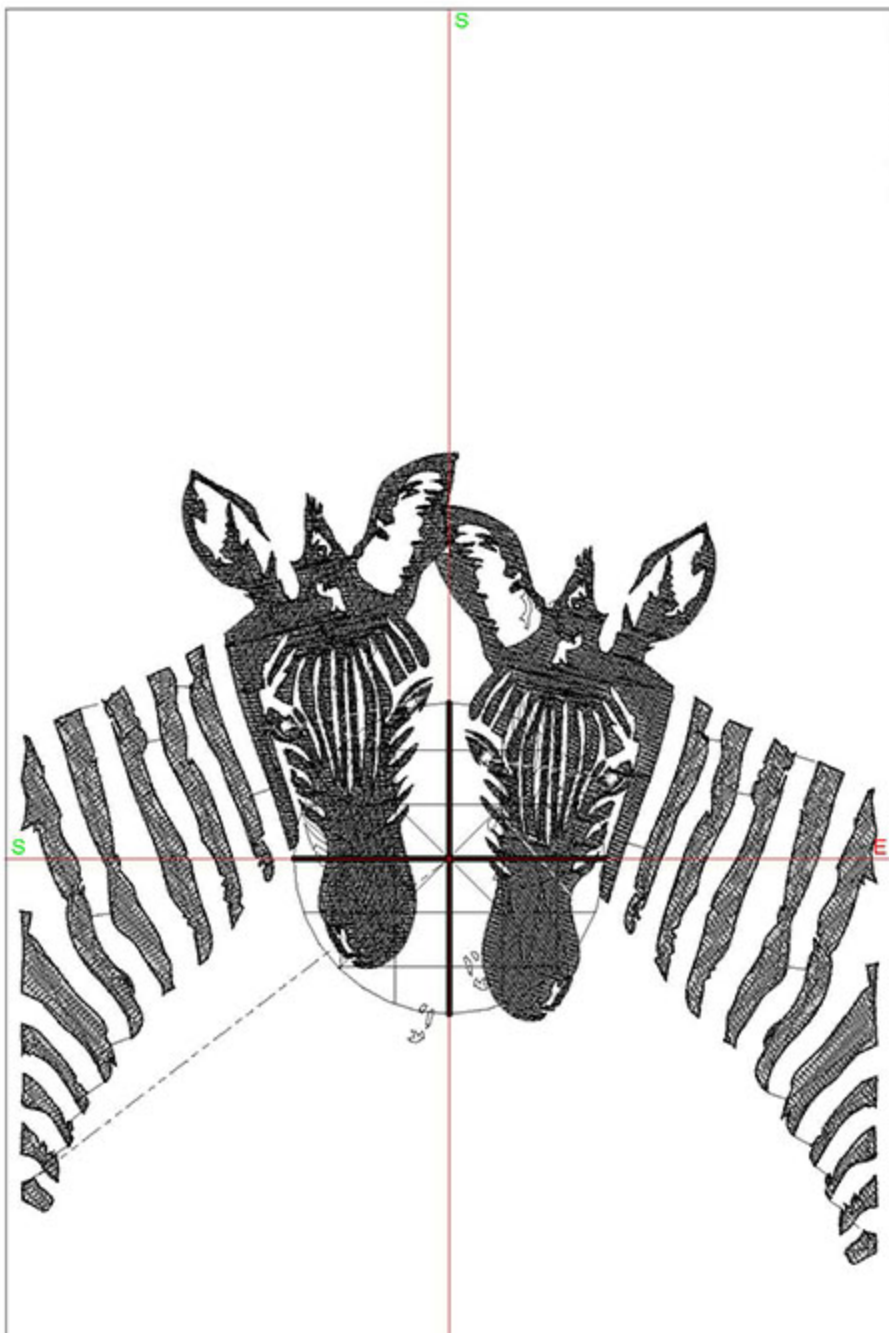

Total bobbin: 35.61m

Color Film:

#	Chart	Code Name	Thread
1.	■	Madeira Polyneon 1800 Emerald Black	110.20m
2.	□	BERNINA 15 White	0.56m

Machine runtime: 0:34:54