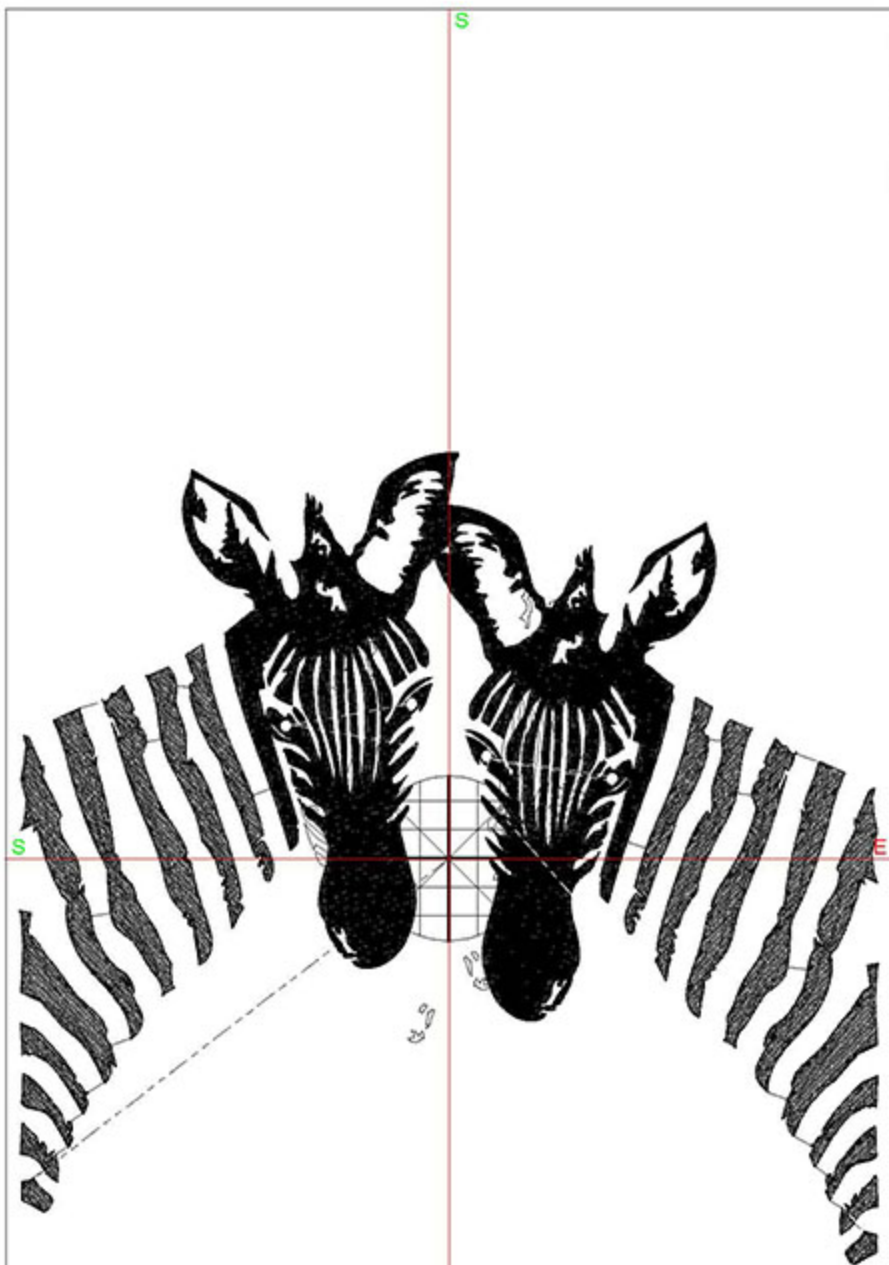

## Design Worksheet

BERNINA Embroidery Software DesignerPlus

Design: ZITStampedZebras8x10

Stitches: 36461

Colors: 2

Height: 194.7 mm

Width: 206.2 mm

Zoom: 0.61

Total bobbin: 58.25m

Color Film:

#	Chart	Code	Name	Thread
1.	■	1800	Emerald Black	170.51m
2.	□	15	White	0.70m

Machine runtime: 0:48:35

## Design Worksheet

BERNINA Embroidery Software DesignerPlus  
Design: ZITStampedZebras12x12

Stitches: 59951  
Colors: 2  
Height: 283.0 mm  
Width: 299.6 mm  
Zoom: 0.42

Total bobbin: 112.90m

Color Film: