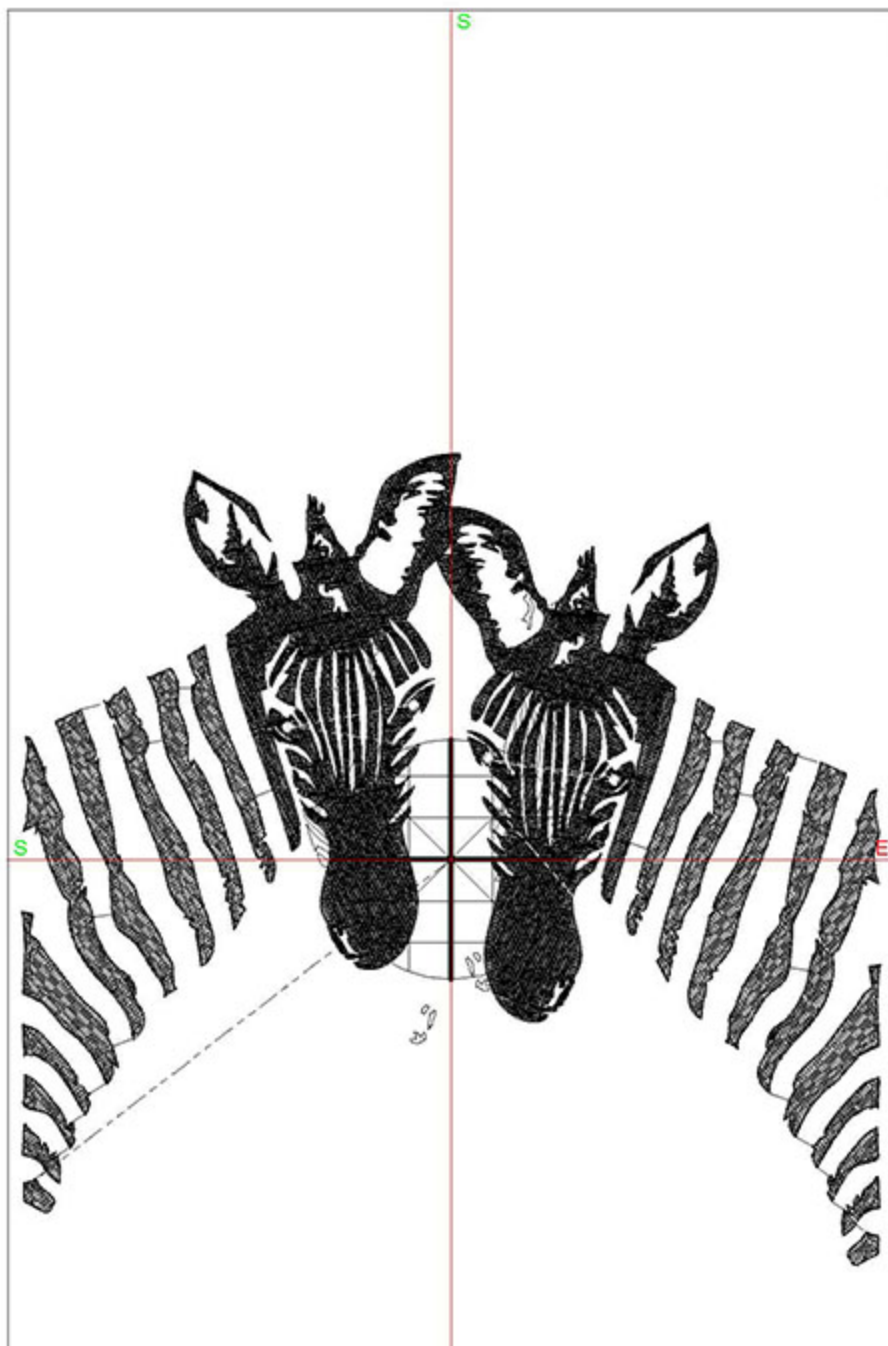

## Design Worksheet

BERNINA Embroidery Software DesignerPlus  
Design: ZITStampedZebras5x7

Stitches: 21996  
Colors: 2  
Height: 127.2 mm  
Width: 134.7 mm  
Zoom: 0.95

Total bobbin: 28.43m

Color Film:

#	Chart	Code	Name	Thread
1.	■	Madeira Polyneon 1800	Emerald Black	91.52m
2.	□	BERNINA	15 White	0.44m

## Design Worksheet

BERNINA Embroidery Software DesignerPlus

Design: ZITStampedZebras8x10

Stitches: 36461

Colors: 2

Height: 194.7 mm

Width: 206.2 mm

Zoom: 0.61

Total bobbin: 58.25m

Color Film:

#	Chart	Code	Name	Thread
1.	■	1800	Emerald Black	170.51m
2.	□	15	White	0.70m

Machine runtime: 0:48:35