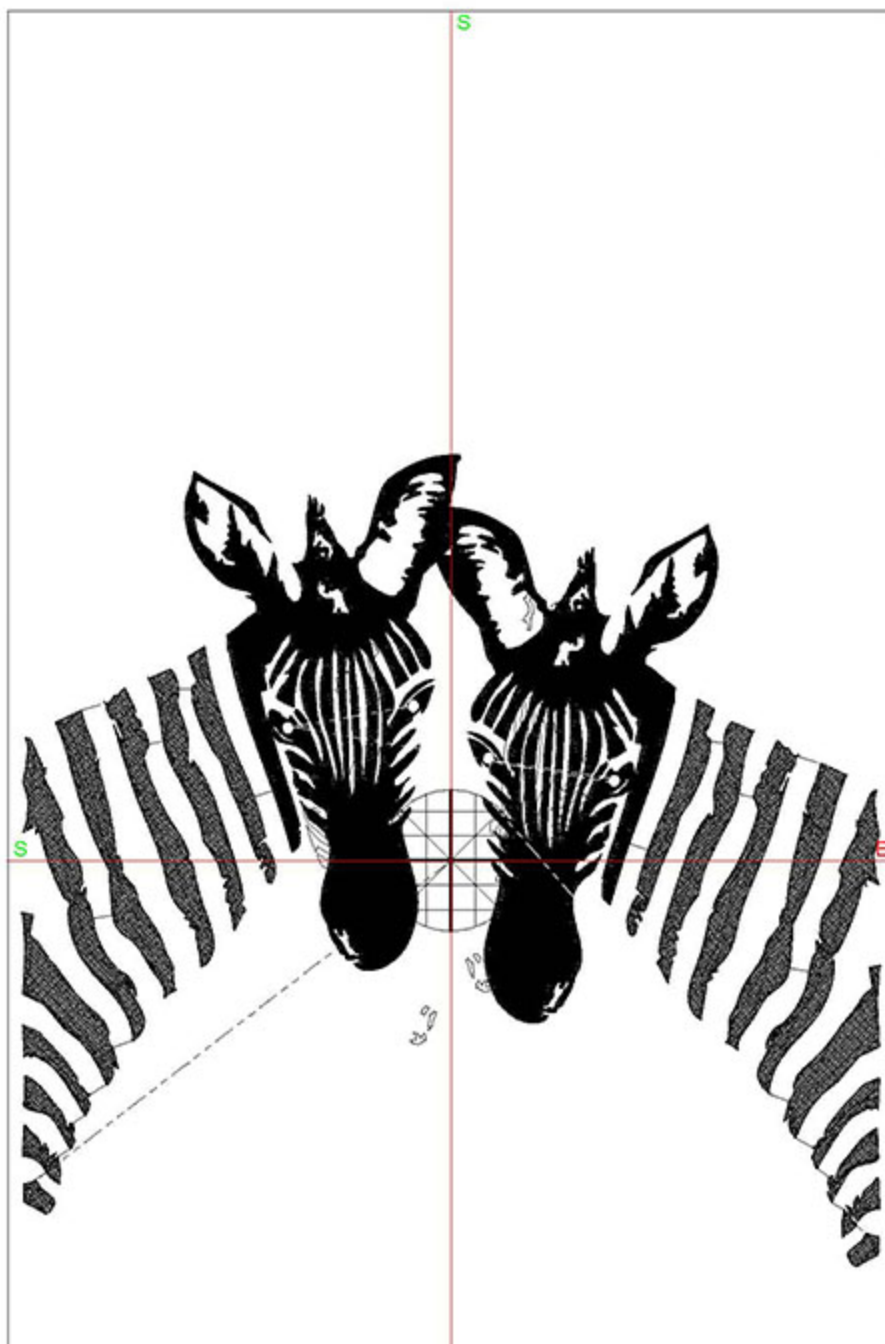

## Design Worksheet

BERNINA Embroidery Software DesignerPlus  
Design: ZITStampedZebras5x7

Stitches: 21996  
Colors: 2  
Height: 127.2 mm  
Width: 134.7 mm  
Zoom: 0.95

Total bobbin: 28.43m

Color Film:

#	Chart	Code	Name	Thread
1.	■	Madeira Polyneon 1800	Emerald Black	91.52m
2.	□	BERNINA	15 White	0.44m

#	Chart	Code	Name	Thread
1.	■	Madeira Polyneon 1800	Emerald Black	309.41m
2.	□	BERNINA 15	White	1.02m

Machine runtime: 1:18:36

## Design Worksheet

BERNINA Embroidery Software DesignerPlus

Design: ZITStampedZebras14x14

Stitches: 74670

Colors: 2

Height: 330.4 mm

Width: 349.9 mm

Zoom: 0.36