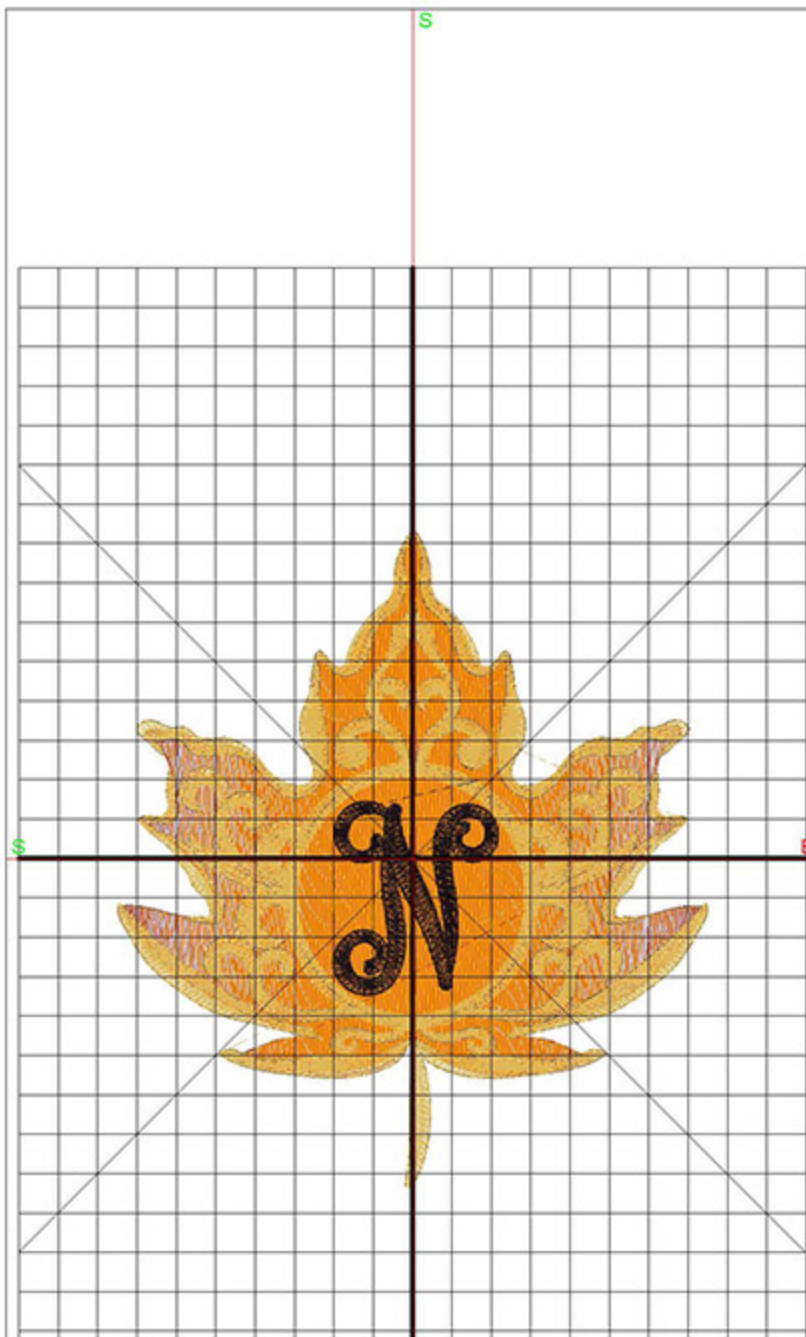

## Design Worksheet

BERNINA Embroidery Software DesignerPlus

Design: LFLMapleLeaf\_N\_6x8

Stitches: 30940

Colors: 4

Height: 167.8 mm

Width: 150.0 mm

Zoom: 0.58