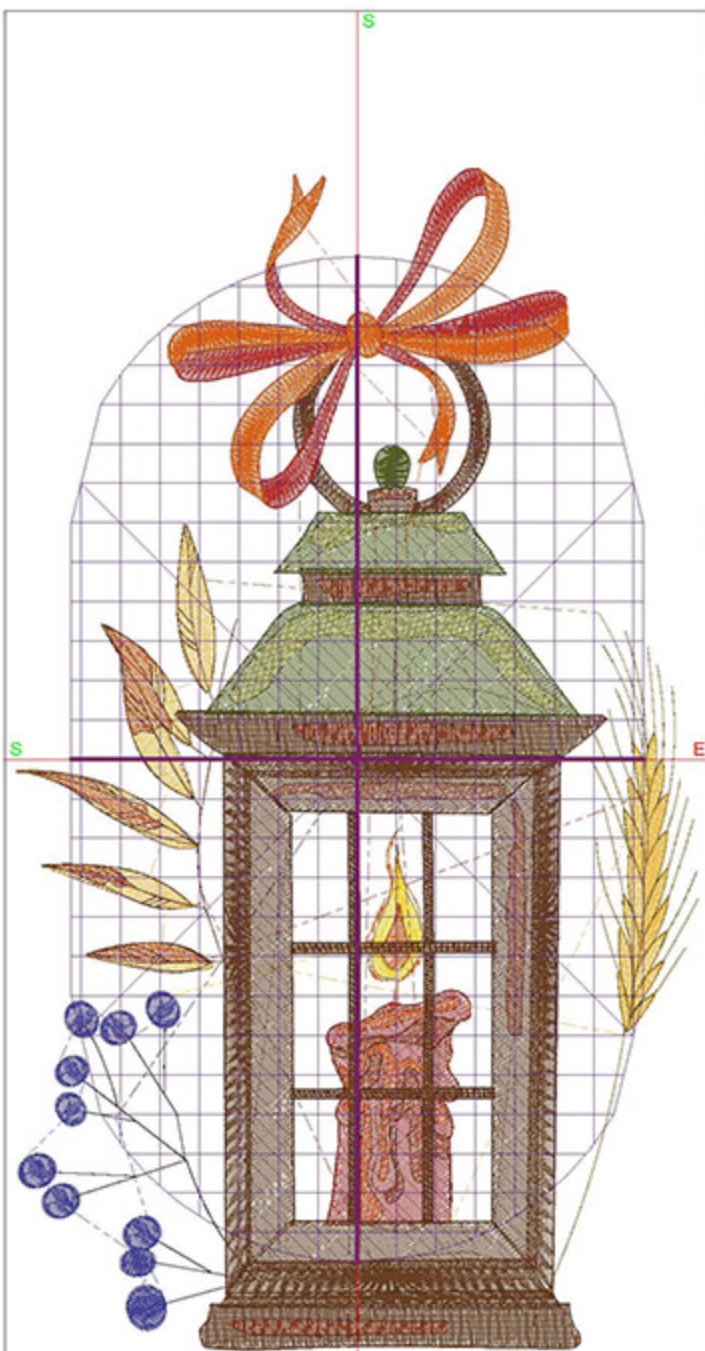

Total bobbin: 113.45m

Color Film:

#	Chart	Code	Name	Thread
1.	■	Madeira Polyneon	1931 Bittersweet Chocolate	1.90m
2.	■	Madeira Polyneon	1930 Bahamas Blue	8.70m
3.	■	Madeira Polyneon	1980 Sunflower	1.47m
4.	■	Madeira Polyneon	1621 Rust	1.88m
5.	■	Madeira Polyneon	1821 Terra Cotta	15.10m
6.	■	Madeira Polyneon	1621 Rust	2.90m
7.	■	Madeira Polyneon	1856 Burnt Orange	4.44m
8.	■	Madeira Polyneon	1771 Whipped Butterscotch	24.26m
9.	■	Madeira Polyneon	1793 Bullfrog	5.29m
10.	■	Madeira Polyneon	1821 Terra Cotta	3.16m
11.	■	Madeira Polyneon	1945 Sienna	137.68m
12.	■	Madeira	1898	7.20m
13.	■	Madeira Polyneon	1769 Clover	26.68m
14.	■	Madeira Polyneon	1706 Guacamole	4.60m
15.	■	Madeira Polyneon	1821 Terra Cotta	15.55m
16.	■	Madeira Polyneon	1621 Rust	21.11m

Machine runtime: 1:16:38