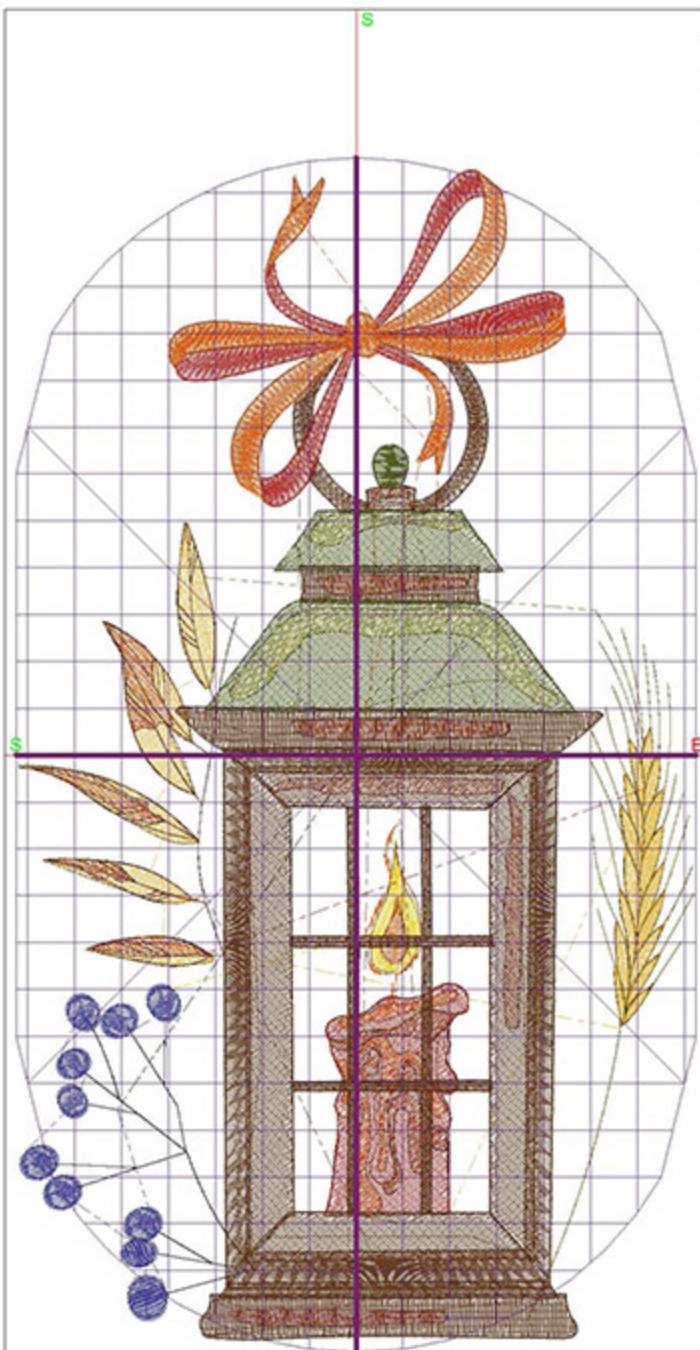

Design Worksheet

Zoom: 0.94

BERNINA Embroidery
Software DesignerPlus

Name: SFPLantern5x7.ART

Height: 174.9 mm
 Width: 100.8 mm
 Stitches: 22007
 Colors: 12
 Color changes: 15
 Trims: 49
 Machine format: Bernina
 Hoop: BERNINA Large Oval Hoop, 255 x 145, #26 (template violet)
 Hoop template: violet
 Foot: #26
 Total bobbin: 42.68m

Machine runtime:

Module	Runtime (hr:min:sec)
Default	1:02:45

Design Worksheet

Zoom: 0.82

BERNINA Embroidery Software DesignerPlus

Name: SFPLantern6x8.ART

Height: 199.9 mm
 Width: 115.2 mm
 Stitches: 25861
 Colors: 12
 Color changes: 15
 Trims: 50
 Machine format: Bernina
 Hoop: BERNINA Large Oval Hoop, 255 x 145, #26 (template violet)
 Hoop template: violet
 Foot: #26
 Total bobbin: 54.06m

Machine runtime:

Module	Runtime (hr:min:sec)
Default	1:11:34

Design Worksheet

BERNINA Embroidery Software DesignerPlus

Design: SFPLantern8x10

Stitches: 34926

Colors: 12

Height: 249.9 mm

Width: 144.0 mm

Zoom: 0.79

Total bobbin: 81.03m

Color Film:

#	Chart	Code	Name	Thread
1.	■	Madeira Polyneon 1931	Bittersweet Chocolate	1.58m
2.	■	Madeira Polyneon 1930	Bahamas Blue	6.49m
3.	■	Madeira Polyneon 1980	Sunflower	1.14m
4.	■	Madeira Polyneon 1621	Rust	1.59m
5.	■	Madeira Polyneon 1821	Terra Cotta	10.68m
6.	■	Madeira Polyneon 1621	Rust	2.25m
7.	■	Madeira Polyneon 1856	Burnt Orange	3.50m
8.	■	Madeira Polyneon 1771	Whipped Butterscotch	18.00m
9.	■	Madeira Polyneon 1793	Bullfrog	4.41m
10.	■	Madeira Polyneon 1821	Terra Cotta	2.40m
11.	■	Madeira Polyneon 1945	Sienna	100.62m
12.	■	Madeira 1898		5.43m
13.	■	Madeira Polyneon 1769	Clover	18.91m
14.	■	Madeira Polyneon 1706	Guacamole	3.46m
15.	■	Madeira Polyneon 1821	Terra Cotta	11.14m
16.	■	Madeira Polyneon 1621	Rust	14.99m