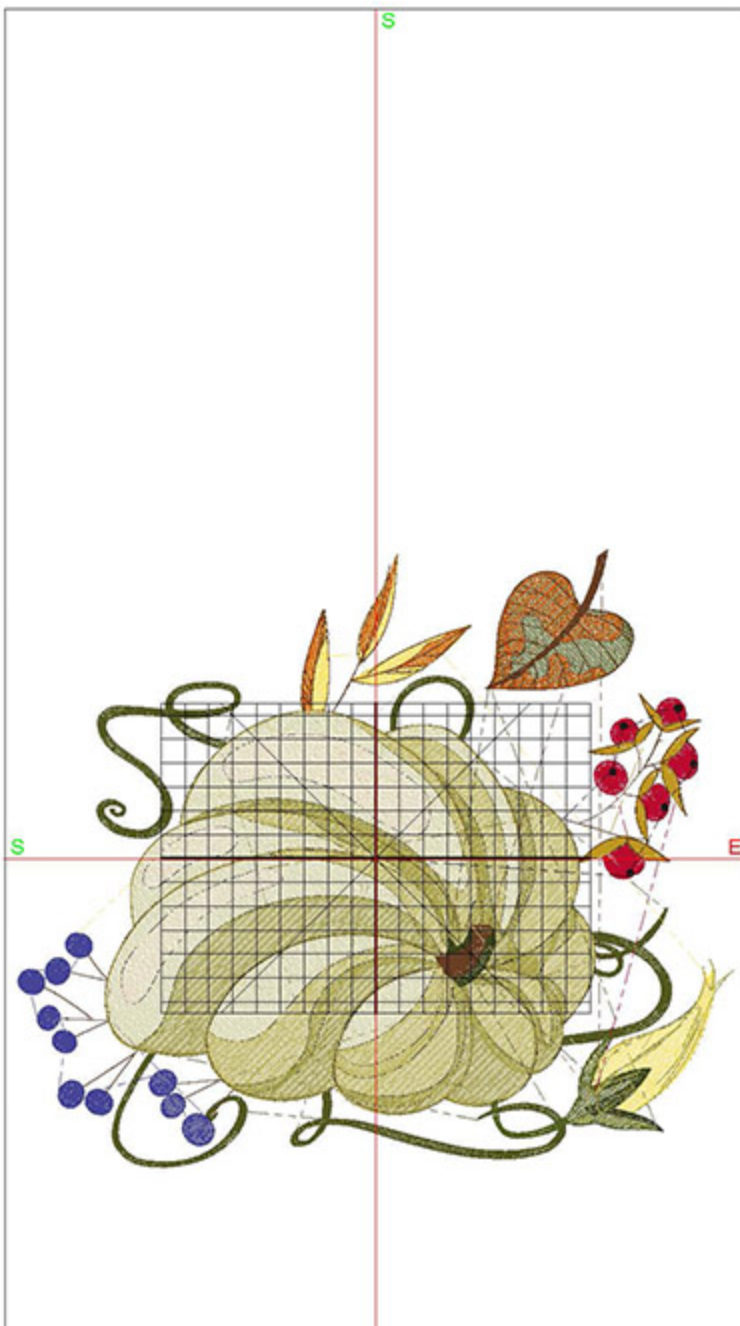

Total bobbin: 201.93m

Color Film:

#	Chart	Code	Name	Thread
1.	Madeira Neon Polyester	1756	Palmetto	34.45m
2.	Madeira Polyneon	1945	Sienna	1.49m
3.	Madeira Polyneon	1930	Bahamas Blue	12.49m
4.	Madeira Polyneon	1735	Lemonade	21.78m
5.	Madeira Polyneon	1621	Rust	3.12m
6.	Madeira Polyneon	1945	Sienna	2.86m
7.	Madeira Polyneon	1920	Light Khaki	233.50m
8.	Madeira Polyneon	1809	Brushed Bronze	53.07m
9.	Madeira Polyneon	1706	Guacamole	40.51m
10.	Madeira Polyneon	1682	Tusk	15.14m
11.	Madeira Polyneon	1793	Bullfrog	8.55m
12.	Madeira Polyneon	1769	Clover	25.78m
13.	Madeira Polyneon	1621	Rust	7.17m
14.	Madeira Polyneon	1756	Pea Green	4.08m
15.	Madeira Polyneon	1945	Sienna	9.25m
16.	Madeira Polyneon	1866	Buff	1.43m
17.	Madeira Polyneon	1706	Guacamole	3.38m
18.	Madeira Polyneon	1839	Christmas Red	12.80m
19.	Madeira Polyneon	1792	Old Gold	7.64m
20.	Madeira Polyneon	1945	Sienna	2.73m
21.	Madeira Polyneon	1931	Bittersweet Chocolate	0.93m

Machine runtime: 2:05:32