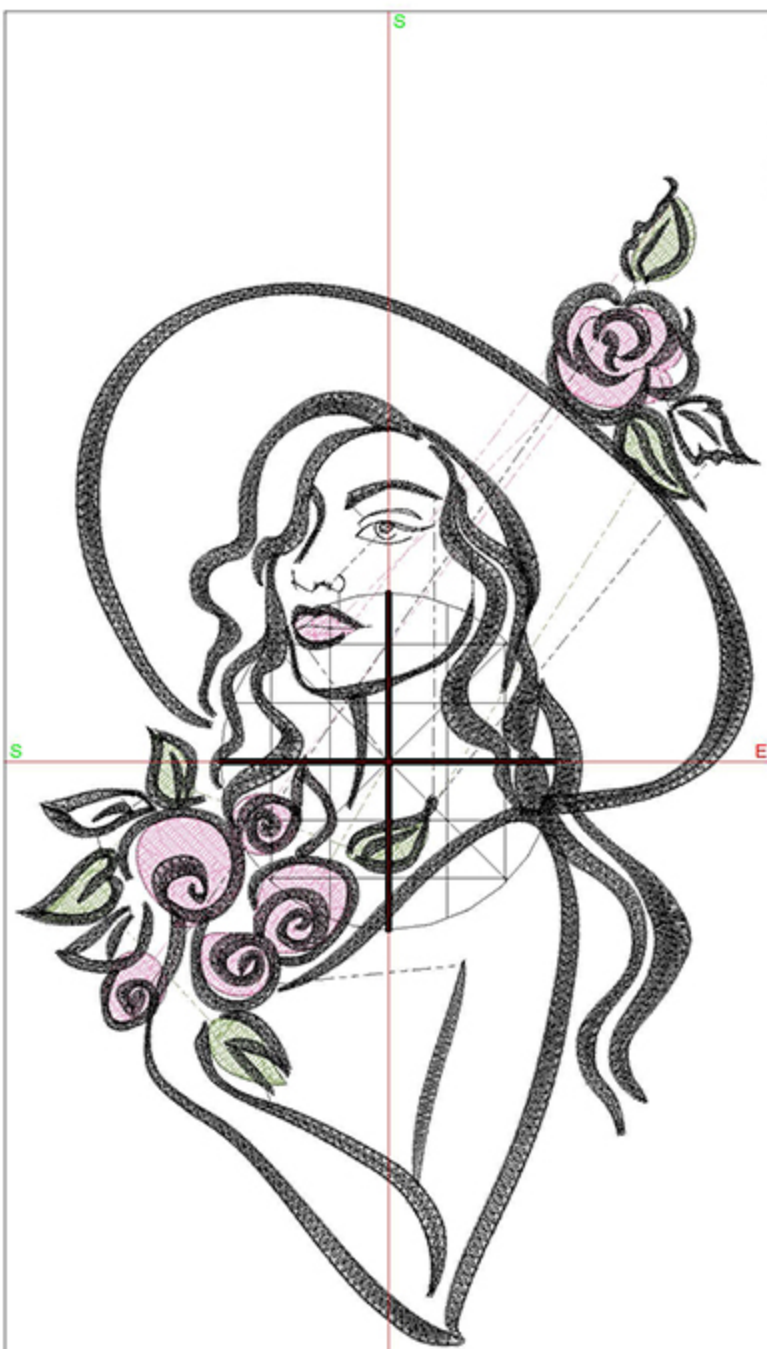

Design Worksheet

BERNINA Embroidery Software DesignerPlus

Design: BIN_LadyInSpring5x7

Stitches: 16790

Colors: 3

Height: 174.9 mm

Width: 111.3 mm

Zoom: 1.12

Total bobbin: 29.21m

Color Film:

#	Chart	Code	Name	Thread
1.		1648	Celery	4.63m
2.		1921	Bubble Gum Pink	8.67m
3.		1800	Emerald Black	69.57m

Machine runtime: 0:25:48

Design Worksheet

BERNINA Embroidery Software DesignerPlus
Design: BIN_LadyInSpring6x8

Stitches: 19354
Colors: 3
Height: 199.9 mm
Width: 127.2 mm
Zoom: 0.98

Total bobbin: 36.99m

Color Film:

#	Chart	Code Name	Thread
1.	■	Madeira Polyneon 1648 Celery	5.72m
2.	■	Madeira Polyneon 1921 Bubble Gum Pink	10.72m
3.	■	Madeira Polyneon 1800 Emerald Black	84.70m

#	Chart	Code	Name	Thread
1.	■	Madeira Polyneon 1648	Celery	8.22m
2.	■	Madeira Polyneon 1921	Bubble Gum Pink	15.86m
3.	■	Madeira Polyneon 1800	Emerald Black	120.08m

Machine runtime: 0:38:18