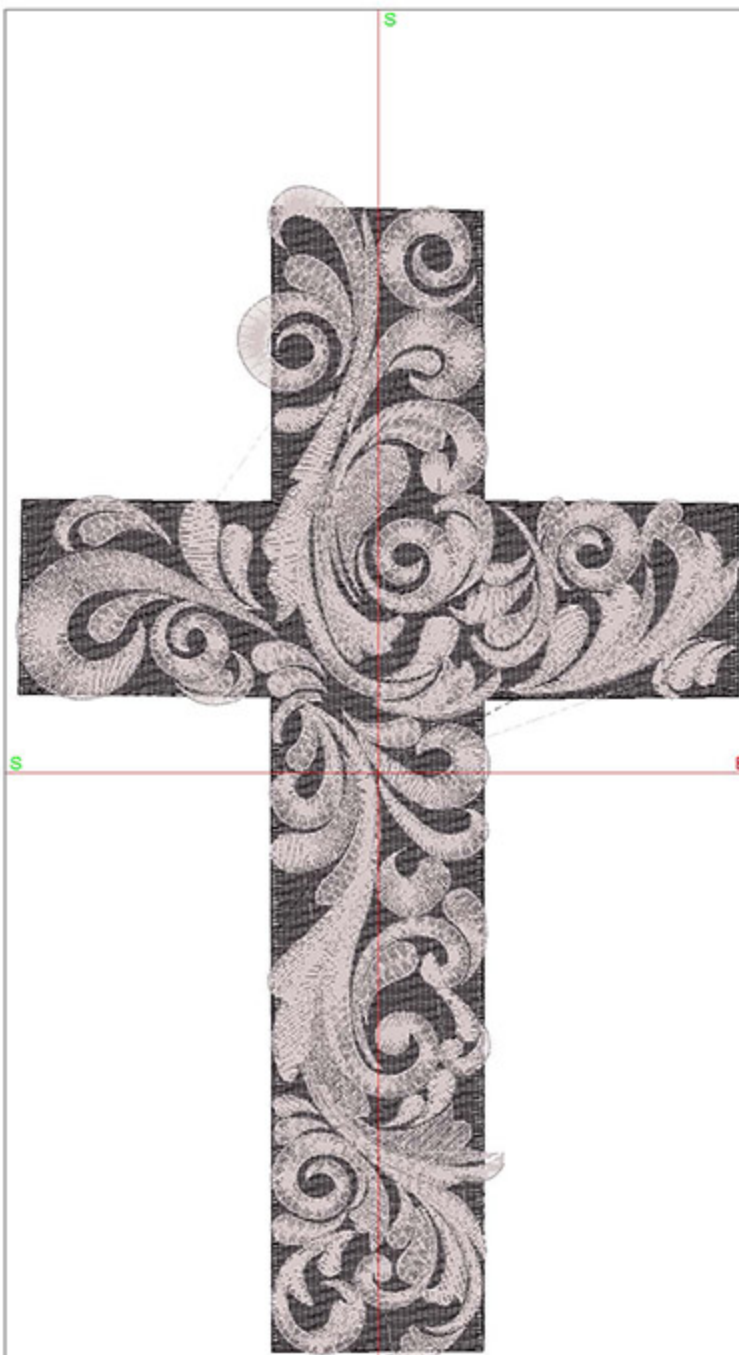

Design Worksheet

Zoom: 1.14

BERNINA Embroidery
Software DesignerPlus

Name: CIDCoffeeAndCream5x7.ART

Height: 174.9 mm
 Width: 106.0 mm
 Stitches: 26740
 Colors: 2
 Color changes: 1
 Trims: 20
 Machine format: Bernina
 Hoop: Medium (180 x 130)
 Total bobbin: 59.05m

Zoom: 0.80

BERNINA Embroidery
Software DesignerPlus

Name: CIDCoffeeAndCream8x10.ART

Height: 249.9 mm
 Width: 151.4 mm
 Stitches: 44486
 Colors: 2
 Color changes: 1
 Trims: 21
 Machine format: Bernina
 Hoop: Medium (180 x 130)
 Total bobbin: 116.94m

Zoom: 0.67

BERNINA Embroidery
Software DesignerPlus

Name: CIDCoffeeAndCream12x12.ART

Height: 299.9 mm
 Width: 181.6 mm
 Stitches: 59166
 Colors: 2
 Color changes: 1
 Trims: 21
 Machine format: Bernina
 Hoop: Medium (180 x 130)
 Total bobbin: 167.25m