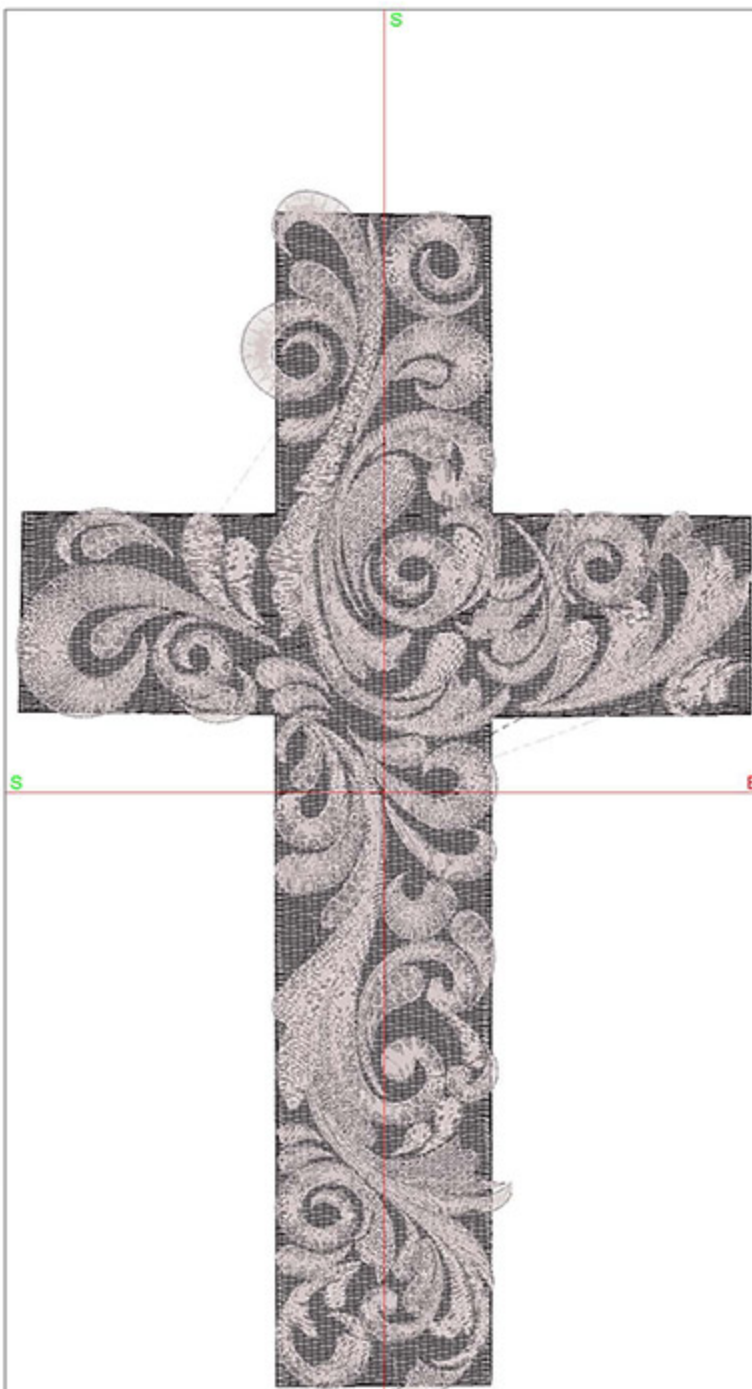

Design Worksheet

Zoom: 1.14

BERNINA Embroidery
Software DesignerPlus

Name: CIDCoffeeAndCream5x7.ART

Height: 174.9 mm
 Width: 106.0 mm
 Stitches: 26740
 Colors: 2
 Color changes: 1
 Trims: 20
 Machine format: Bernina
 Hoop: Medium (180 x 130)
 Total bobbin: 59.05m

Zoom: 1.00

BERNINA Embroidery
Software DesignerPlus

Name: CIDCoffeeAndCream6x8.ART

Height: 199.9 mm
 Width: 121.1 mm
 Stitches: 32099
 Colors: 2
 Color changes: 1
 Trims: 21
 Machine format: Bernina
 Hoop: Medium (180 x 130)
 Total bobbin: 76.01m

Zoom: 0.80

BERNINA Embroidery
Software DesignerPlus

Name: CIDCoffeeAndCream8x10.ART

Height: 249.9 mm
 Width: 151.4 mm
 Stitches: 44486
 Colors: 2
 Color changes: 1
 Trims: 21
 Machine format: Bernina
 Hoop: Medium (180 x 130)
 Total bobbin: 116.94m