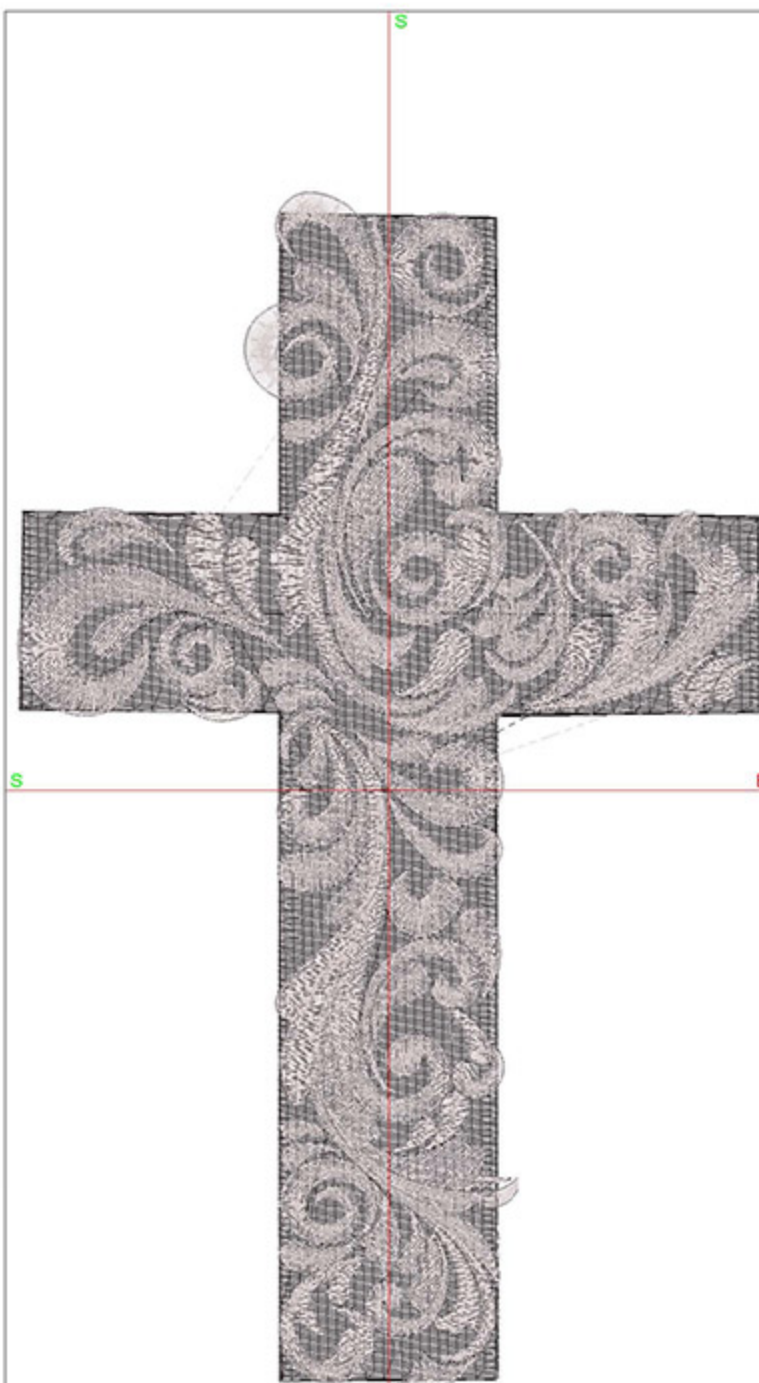

Design Worksheet

Zoom: 1.14

BERNINA Embroidery
Software DesignerPlus

Name: CIDCoffeeAndCream5x7.ART

Height: 174.9 mm
 Width: 106.0 mm
 Stitches: 26740
 Colors: 2
 Color changes: 1
 Trims: 20
 Machine format: Bernina
 Hoop: Medium (180 x 130)
 Total bobbin: 59.05m

Zoom: 1.00

BERNINA Embroidery
Software DesignerPlus

Name: CIDCoffeeAndCream6x8.ART

Height: 199.9 mm
 Width: 121.1 mm
 Stitches: 32099
 Colors: 2
 Color changes: 1
 Trims: 21
 Machine format: Bernina
 Hoop: Medium (180 x 130)
 Total bobbin: 76.01m

Zoom: 0.80

BERNINA Embroidery
Software DesignerPlus

Name: CIDCoffeeAndCream8x10.ART

Height: 249.9 mm
 Width: 151.4 mm
 Stitches: 44486
 Colors: 2
 Color changes: 1
 Trims: 21
 Machine format: Bernina
 Hoop: Medium (180 x 130)
 Total bobbin: 116.94m