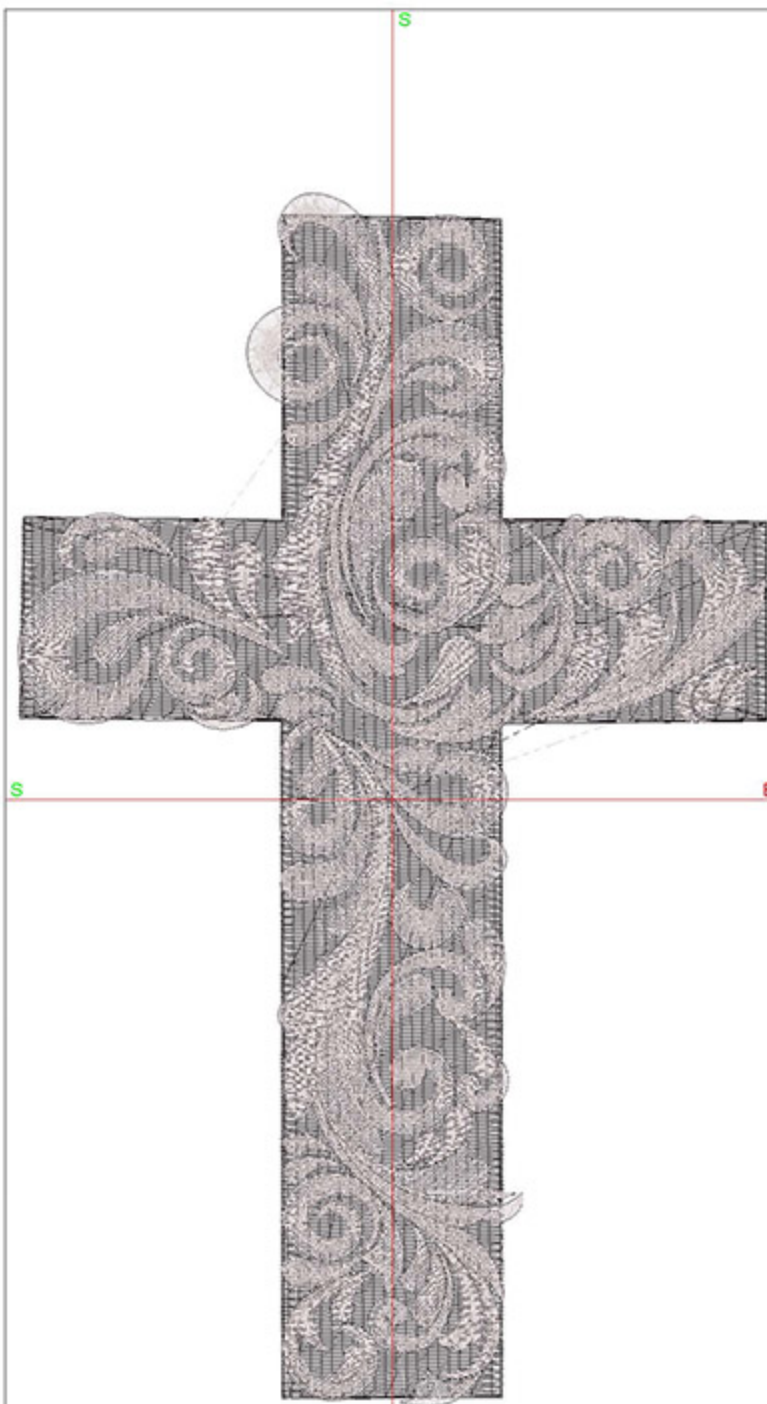

Design Worksheet

Zoom: 1.14

BERNINA Embroidery
Software DesignerPlus

Name: CIDCoffeeAndCream5x7.ART

Height: 174.9 mm
 Width: 106.0 mm
 Stitches: 26740
 Colors: 2
 Color changes: 1
 Trims: 20
 Machine format: Bernina
 Hoop: Medium (180 x 130)
 Total bobbin: 59.05m

Zoom: 1.00

BERNINA Embroidery
Software DesignerPlus

Name: CIDCoffeeAndCream6x8.ART

Height: 199.9 mm
 Width: 121.1 mm
 Stitches: 32099
 Colors: 2
 Color changes: 1
 Trims: 21
 Machine format: Bernina
 Hoop: Medium (180 x 130)
 Total bobbin: 76.01m

Zoom: 0.80

BERNINA Embroidery
Software DesignerPlus

Name: CIDCoffeeAndCream8x10.ART

Height: 249.9 mm
 Width: 151.4 mm
 Stitches: 44486
 Colors: 2
 Color changes: 1
 Trims: 21
 Machine format: Bernina
 Hoop: Medium (180 x 130)
 Total bobbin: 116.94m