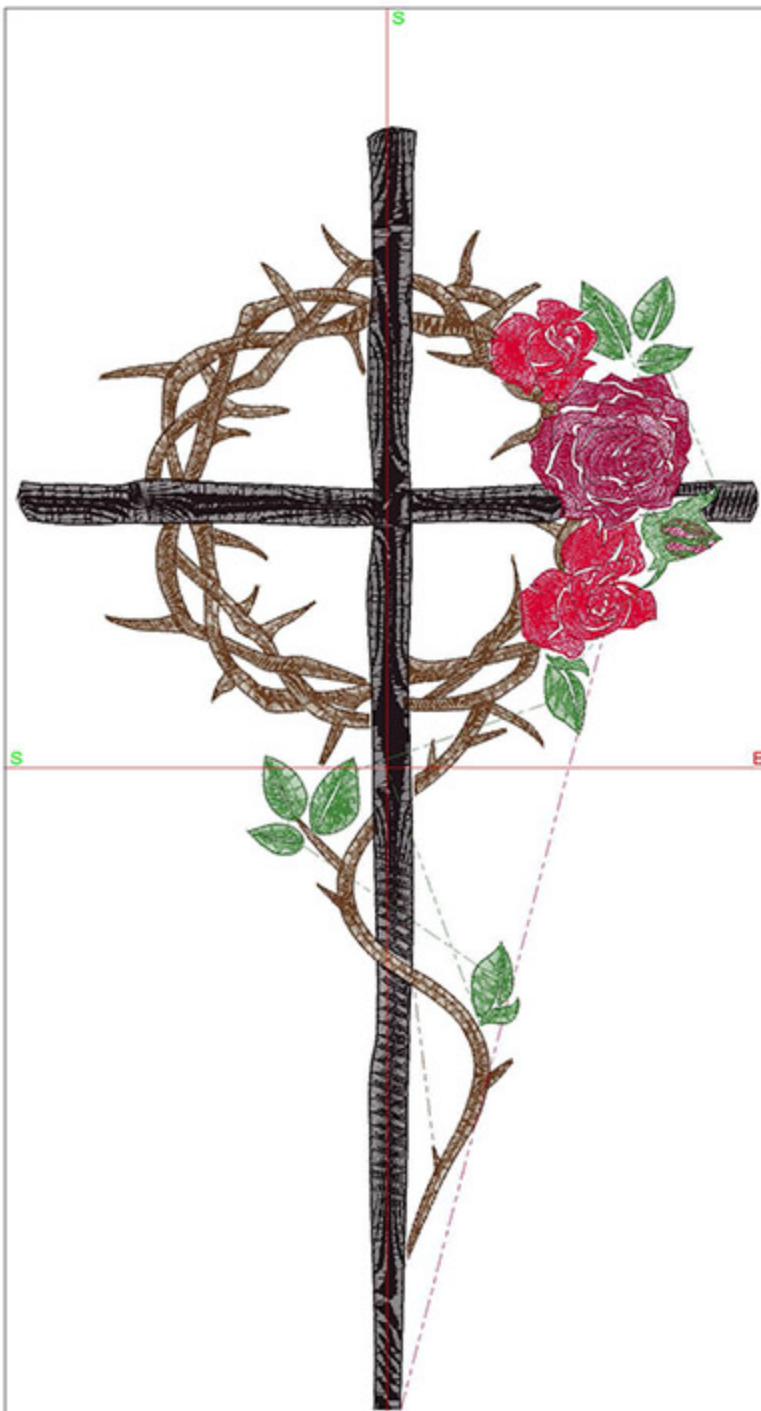

Machine runtime:

Module	Runtime (hr:min:sec)
Default	0:50:38

Design Worksheet

Zoom: 0.73

BERNINA Embroidery
Software DesignerPlus

Name: CIDRoses andThorns12x12.ART

Height: 299.8 mm
 Width: 165.4 mm
 Stitches: 26626
 Colors: 5
 Color changes: 4
 Trims: 22
 Machine format: Bernina
 Hoop: Medium (180 x 130)
 Total bobbin: 56.47m