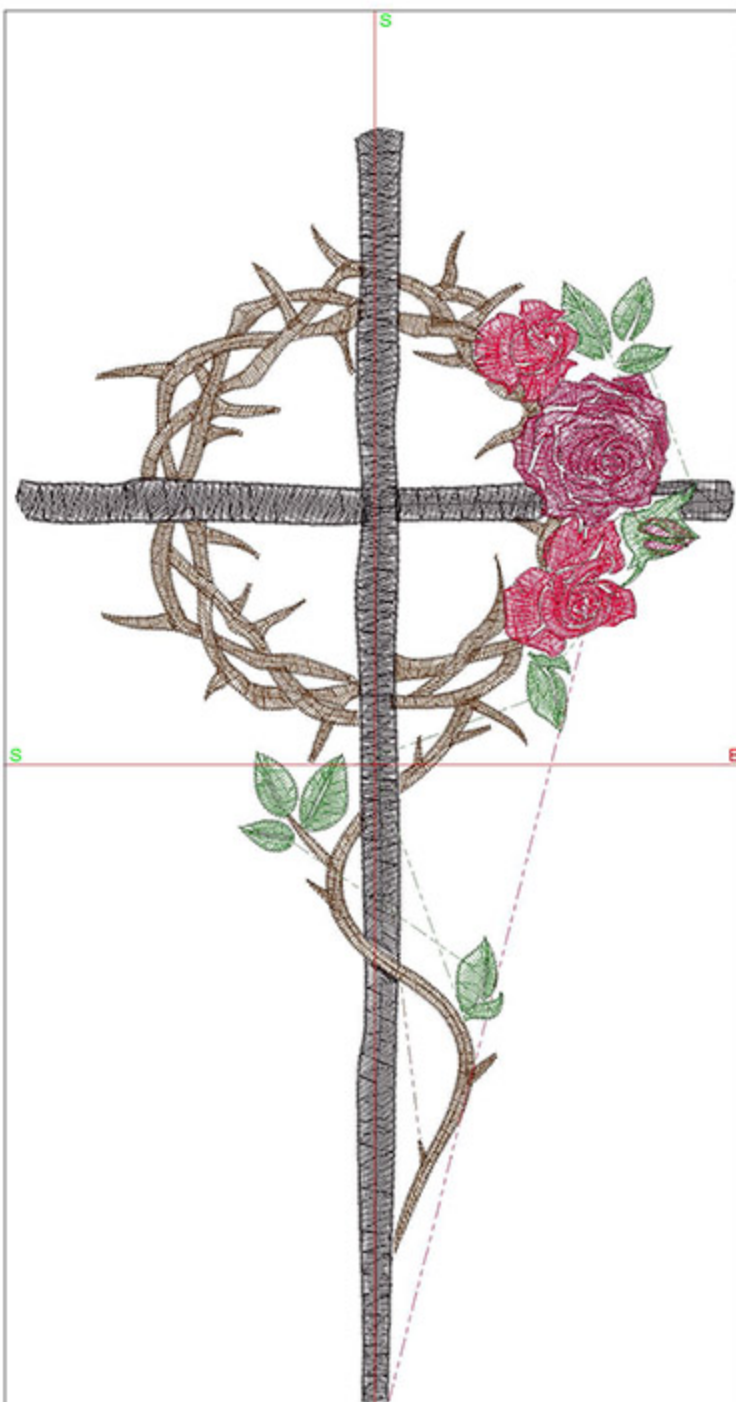

Design Worksheet

Zoom: 1.26

BERNINA Embroidery
Software DesignerPlus

Name: CIDRoses andThorns5x7.ART

Height: 174.8 mm
Width: 96.5 mm
Stitches: 13582
Colors: 5
Color changes: 4
Trims: 16
Machine format: Bernina
Hoop: Medium (180 x 130)
Total bobbin: 21.04m

Machine runtime:

Module	Runtime (hr:min:sec)
Default	0:34:38

Design Worksheet

Zoom: 1.10

BERNINA Embroidery
Software DesignerPlus

Name: CIDRoses andThorns6x8.ART

Height: 199.6 mm
Width: 110.1 mm
Stitches: 15650
Colors: 5
Color changes: 4
Trims: 15
Machine format: Bernina
Hoop: Medium (180 x 130)
Total bobbin: 26.71m