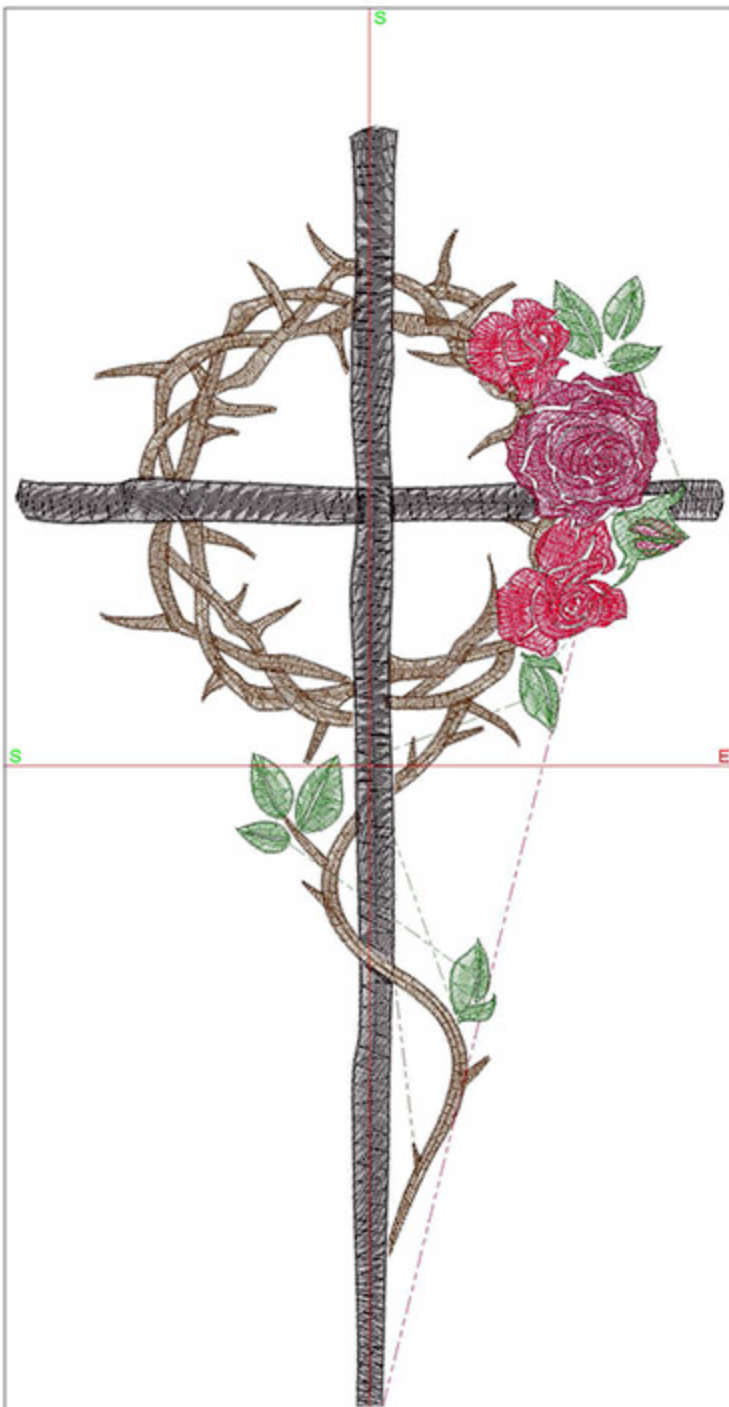

Design Worksheet

Zoom: 1.26

BERNINA Embroidery
Software DesignerPlus

Name: CIDRoses andThorns5x7.ART

Height: 174.8 mm
Width: 96.5 mm
Stitches: 13582
Colors: 5
Color changes: 4
Trims: 16
Machine format: Bernina
Hoop: Medium (180 x 130)
Total bobbin: 21.04m

Machine runtime:

Module	Runtime (hr:min:sec)
Default	0:34:38

Design Worksheet

Zoom: 1.10

BERNINA Embroidery
Software DesignerPlus

Name: CIDRoses andThorns6x8.ART

Height: 199.6 mm
Width: 110.1 mm
Stitches: 15650
Colors: 5
Color changes: 4
Trims: 15
Machine format: Bernina
Hoop: Medium (180 x 130)
Total bobbin: 26.71m