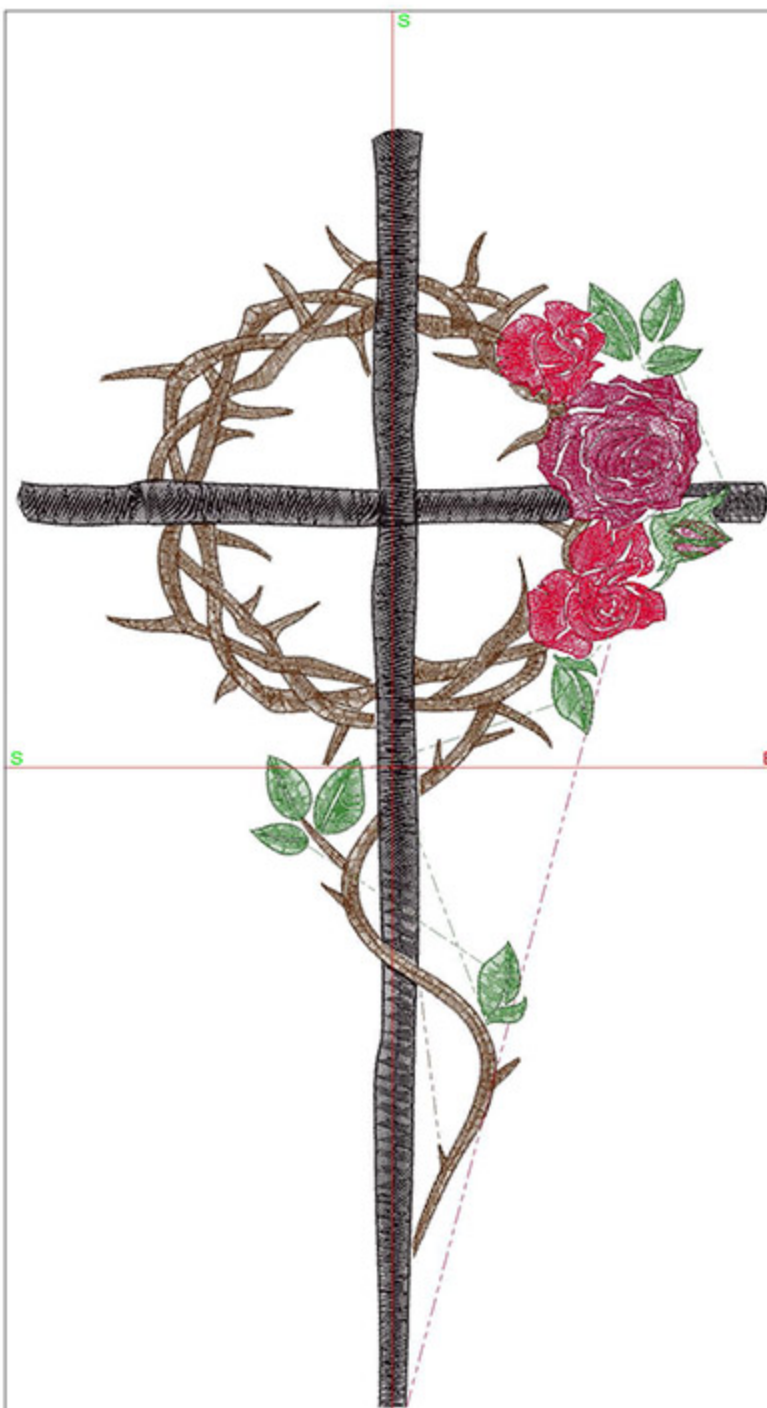

Design Worksheet

Zoom: 1.26

BERNINA Embroidery
Software DesignerPlus

Name: CIDRoses andThorns5x7.ART

Height: 174.8 mm
Width: 96.5 mm
Stitches: 13582
Colors: 5
Color changes: 4
Trims: 16
Machine format: Bernina
Hoop: Medium (180 x 130)
Total bobbin: 21.04m

Machine runtime:

Module	Runtime (hr:min:sec)
Default	0:34:38

Design Worksheet

Zoom: 1.10

BERNINA Embroidery
Software DesignerPlus

Name: CIDRoses andThorns6x8.ART

Height: 199.6 mm
Width: 110.1 mm
Stitches: 15650
Colors: 5
Color changes: 4
Trims: 15
Machine format: Bernina
Hoop: Medium (180 x 130)
Total bobbin: 26.71m

Machine runtime:

Module	Runtime (hr:min:sec)
Default	0:38:59

Design Worksheet

Zoom: 0.88

BERNINA Embroidery
Software DesignerPlus

Name: CIDRoses andThorns8x10.ART

Height: 249.6 mm

Width: 137.7 mm

Stitches: 20567

Colors: 5

Color changes: 4

Trims: 18

Machine format: Bernina

Hoop: Medium (180 x 130)

Total bobbin: 40.33m

Color Sequence: