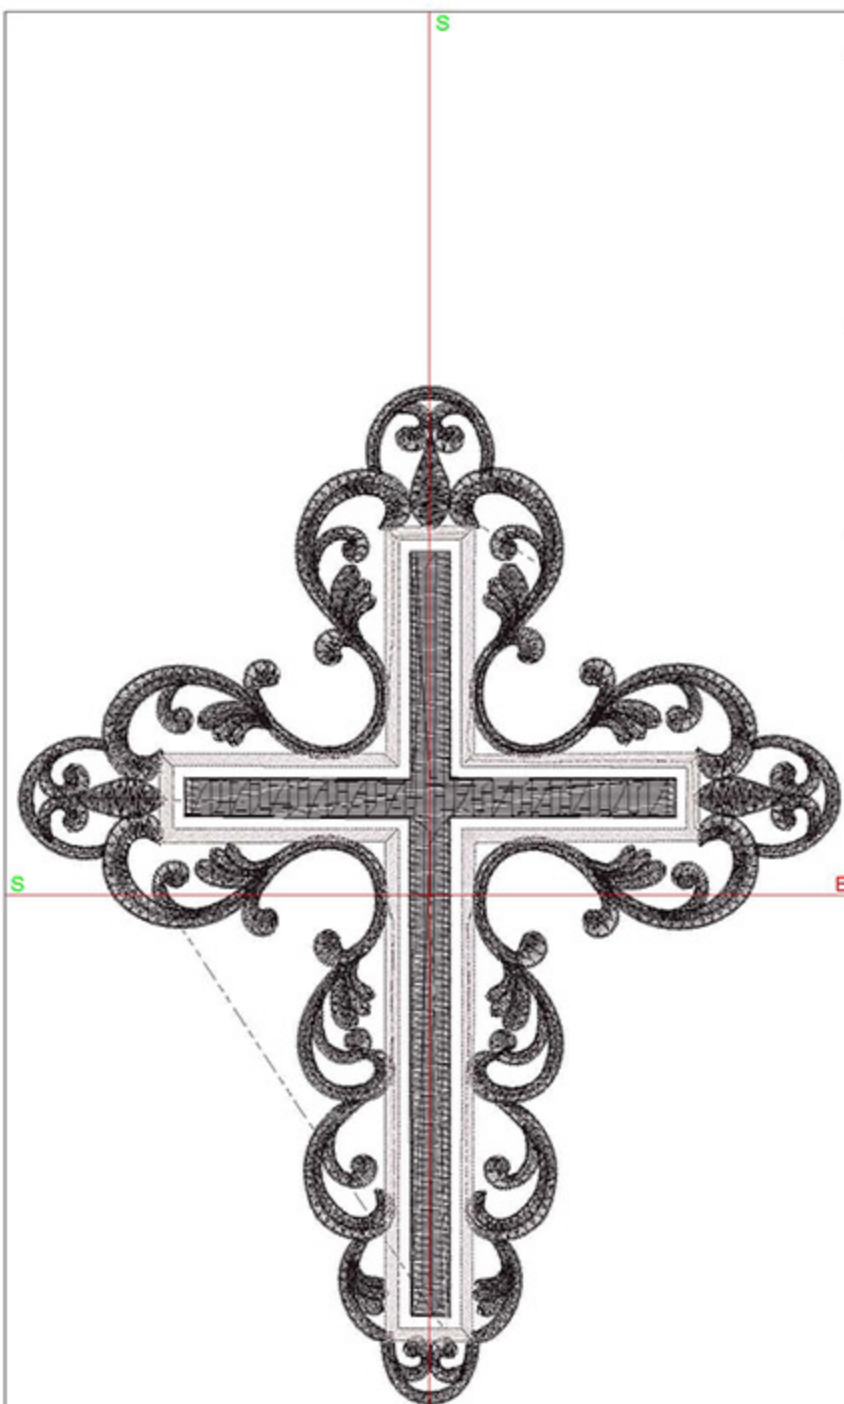

Design Worksheet

Zoom: 0.95

BERNINA Embroidery
Software DesignerPlus

Name: CIDScrolled5x7.ART

Height: 157.5 mm
Width: 127.2 mm
Stitches: 16748
Colors: 2
Color changes: 1
Trims: 10
Machine format: Bernina
Hoop: Medium (180 x 130)
Total bobbin: 32.25m

Zoom: 0.81

BERNINA Embroidery
Software DesignerPlus

Name: CIDScrolled6x8.ART

Height: 185.0 mm
Width: 149.4 mm
Stitches: 19873
Colors: 2
Color changes: 1
Trims: 10
Machine format: Bernina
Hoop: Medium (180 x 130)
Total bobbin: 43.17m

Zoom: 0.62

BERNINA Embroidery
Software DesignerPlus

Name: CIDScrolled8x10.ART

Height: 241.5 mm
 Width: 195.0 mm
 Stitches: 27187
 Colors: 2
 Color changes: 1
 Trims: 10
 Machine format: Bernina
 Hoop: Medium (180 x 130)
 Total bobbin: 71.80m