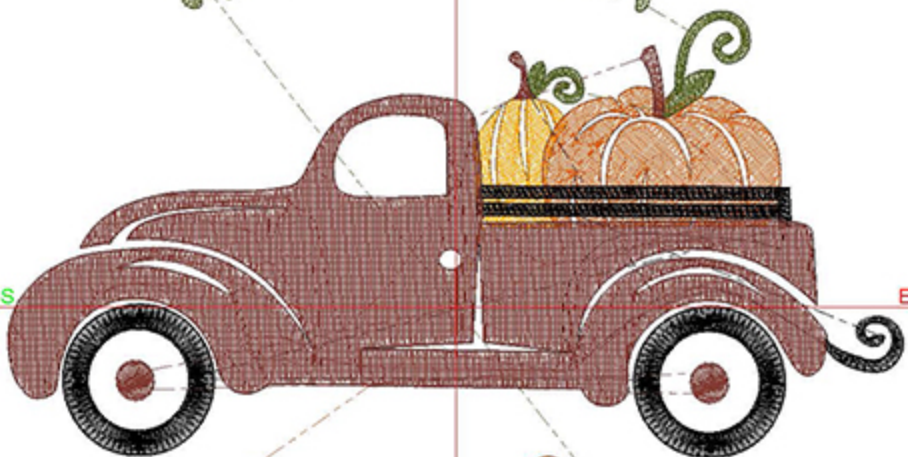

Design Worksheet

Zoom: 0.67

BERNINA Embroidery
Software DesignerPlus

Name: BIN_FallTruck8x10.ART

Height: 194.9 mm
Width: 198.1 mm
Stitches: 27480
Colors: 5
Color changes: 4
Trims: 23
Machine format: Bernina
Hoop: Imperial Hoop 360 x 260
Total bobbin: 62.68m

Color Sequence:

#	Color	Code	Name	Chart
1.	5	1955	Citrus Burst	Madeira Polyneon
2.	6	1621	Rust	Madeira Polyneon
3.	1	1769	Clover	Madeira Polyneon
4.	4	1800	Emerald Black	Madeira Polyneon
5.	3	1858	Chestnut	Madeira Polyneon

Machine runtime:

Module	Runtime (hr:min:sec)
Default	1:07:11

FARM FRESH