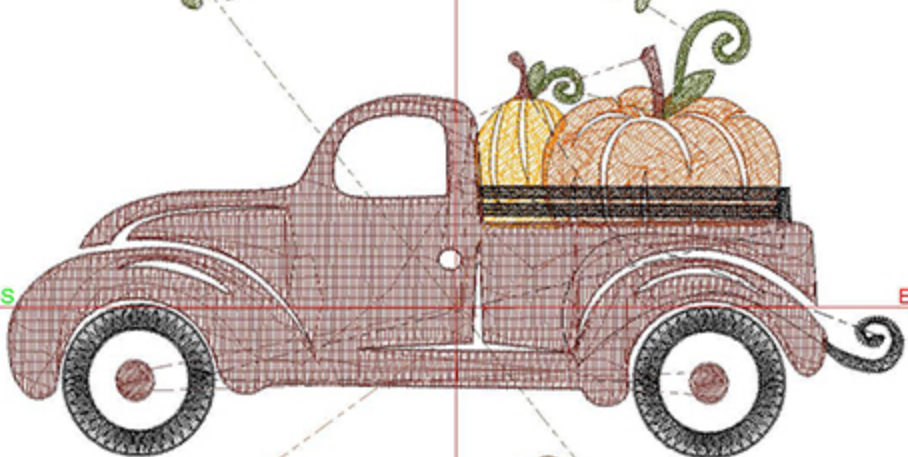

Design Worksheet

Zoom: 1.02

BERNINA Embroidery
Software DesignerPlus

Name: BIN_FallTruck5x7.ART

Height: 127.2 mm
Width: 129.2 mm
Stitches: 16002
Colors: 5
Color changes: 4
Trims: 19
Machine format: Bernina
Hoop: Imperial Hoop 360 x 260
Total bobbin: 28.52m

Color Sequence:

#	Color	Code	Name	Chart
1.	5	1955	Citrus Burst	Madeira Polyneon
2.	6	1621	Rust	Madeira Polyneon
3.	1	1769	Clover	Madeira Polyneon
4.	4	1800	Emerald Black	Madeira Polyneon
5.	3	1858	Chestnut	Madeira Polyneon

Machine runtime:

Module	Runtime (hr:min:sec)
Default	0:40:43

FARM FRESH