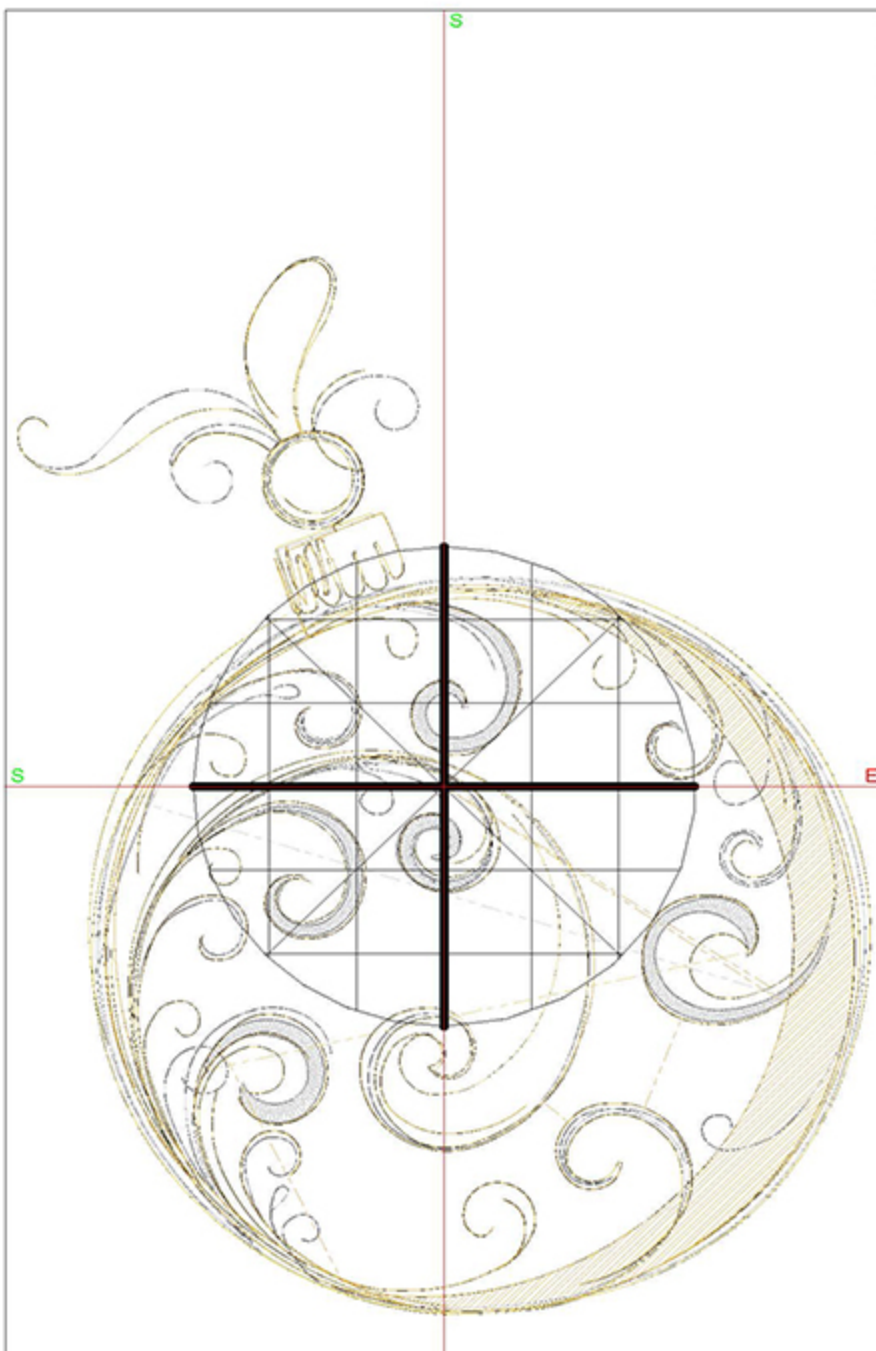

Design Worksheet

BERNINA Embroidery Software DesignerPlus
 Design: BIN_SwirledSketchedOrnament4x5

Stitches: 8119
 Colors: 3
 Height: 126.7 mm
 Width: 97.5 mm
 Zoom: 1.34

Total bobbin: 11.28m

Color Film:

#	Chart	Code	Name	Thread
1.	Yenmet	7012	S-4 Renaissance Gold Metallic	4.16m
2.	Yenmet	7009	S-1 Chrome Silver Metallic	14.52m
3.	Yenmet	7008	S-11 Gold Metallic	8.54m
4.	Yenmet	7012	S-4 Renaissance Gold Metallic	8.07m

Machine runtime: 0:10:54

Design Worksheet

BERNINA Embroidery Software DesignerPlus
Design: BIN_SwirledSketchedOrnament5x7

Stitches: 10380

Colors: 3

Height: 165.2 mm

Width: 127.0 mm

Zoom: 1.03

Total bobbin: 15.60m

Color Film:

#	Chart	Code	Name	Thread
1.	Yenmet	7012	S-4 Renaissance Gold Metallic	6.47m
2.	Yenmet	7009	S-1 Chrome Silver Metallic	19.44m
3.	Yenmet	7008	S-11 Gold Metallic	10.91m
4.	Yenmet	7012	S-4 Renaissance Gold Metallic	10.26m

Color Film:

#	Chart	Code Name	Thread
1.	Yenmet	7012 S-4 Renaissance Gold Metallic	8.59m
2.	Yenmet	7009 S-1 Chrome Silver Metallic	23.58m
3.	Yenmet	7008 S-11 Gold Metallic	12.72m
4.	Yenmet	7012 S-4 Renaissance Gold Metallic	11.97m