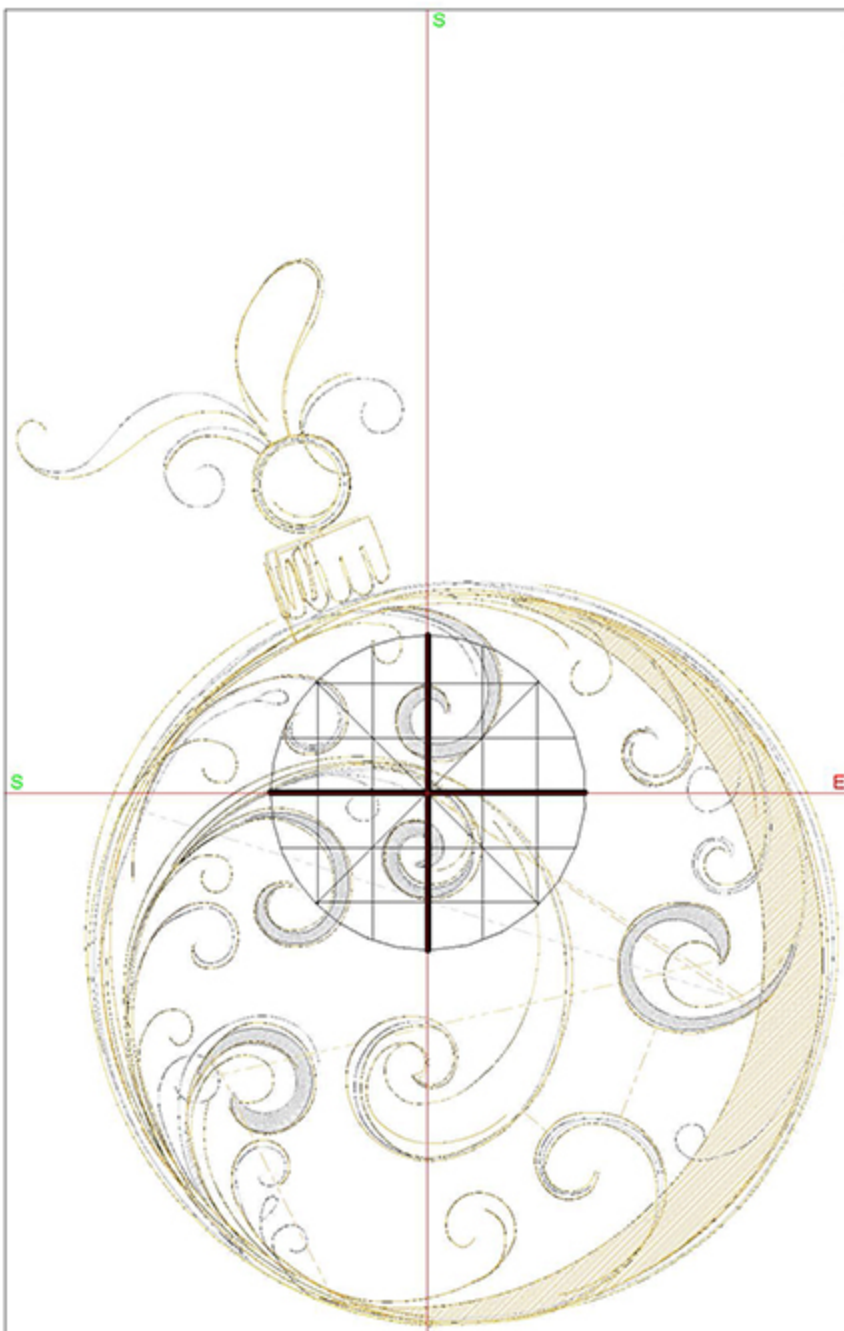

Design Worksheet

BERNINA Embroidery Software DesignerPlus
 Design: BIN_SwirledSketchedOrnament4x5

Stitches: 8119
 Colors: 3
 Height: 126.7 mm
 Width: 97.5 mm
 Zoom: 1.34

Total bobbin: 11.28m

Color Film:

#	Chart	Code	Name	Thread
1.	Yenmet	7012	S-4 Renaissance Gold Metallic	4.16m
2.	Yenmet	7009	S-1 Chrome Silver Metallic	14.52m
3.	Yenmet	7008	S-11 Gold Metallic	8.54m
4.	Yenmet	7012	S-4 Renaissance Gold Metallic	8.07m

Machine runtime: 0:10:54

Design Worksheet

BERNINA Embroidery Software DesignerPlus
Design: BIN_SwirledSketchedOrnament5x7

Stitches: 10380

Colors: 3

Height: 165.2 mm

Width: 127.0 mm

Zoom: 1.03

Total bobbin: 15.60m

Color Film:

#	Chart	Code	Name	Thread
1.	Yenmet	7012	S-4 Renaissance Gold Metallic	6.47m
2.	Yenmet	7009	S-1 Chrome Silver Metallic	19.44m
3.	Yenmet	7008	S-11 Gold Metallic	10.91m
4.	Yenmet	7012	S-4 Renaissance Gold Metallic	10.26m

Machine runtime: 0:13:32

Design Worksheet

BERNINA Embroidery Software DesignerPlus
Design: BIN_SwirledSketchedOrnament6x8

Stitches: 12181
Colors: 3
Height: 194.7 mm
Width: 149.7 mm
Zoom: 0.87

Total bobbin: 19.26m