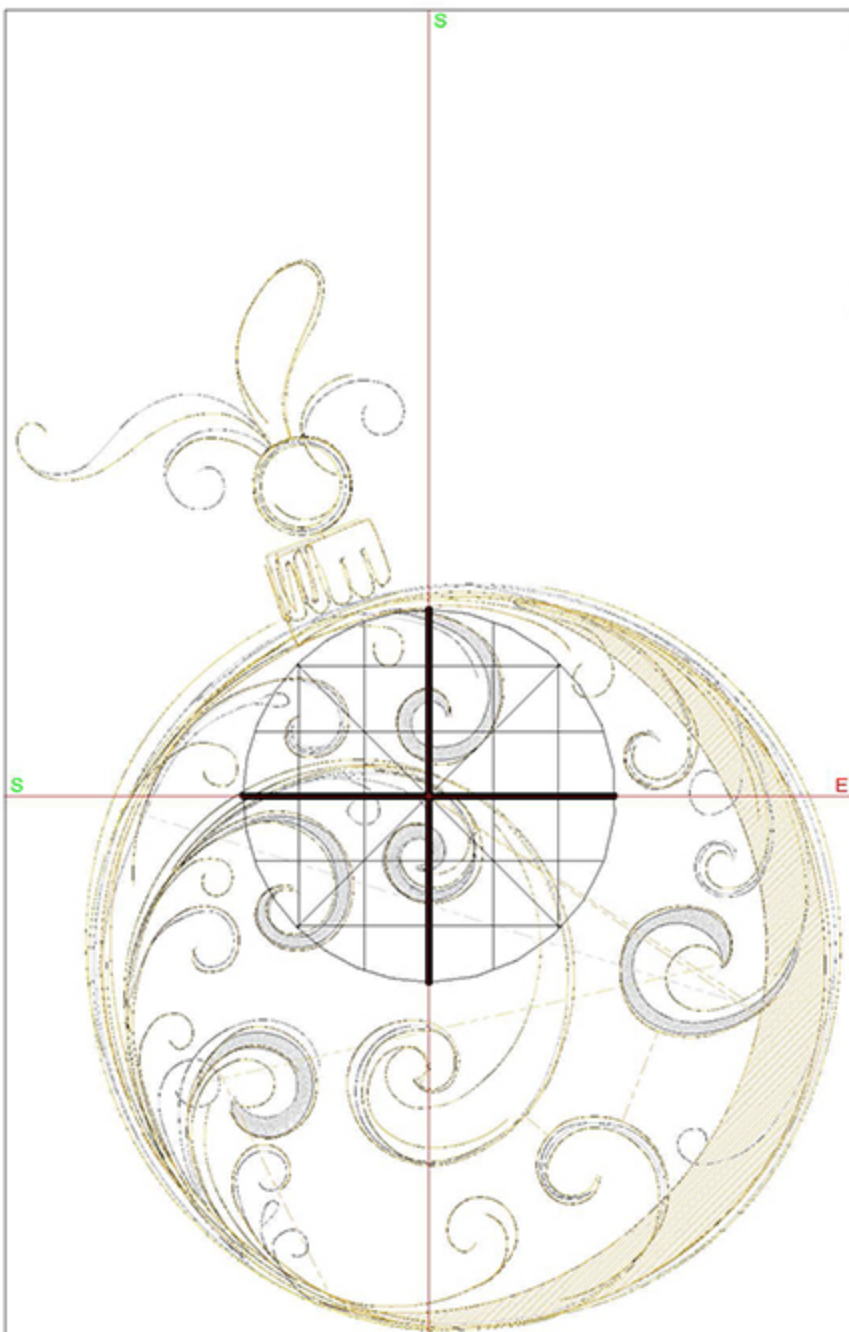

Design Worksheet

BERNINA Embroidery Software DesignerPlus
 Design: BIN_SwirledSketchedOrnament4x5

Stitches: 8119
 Colors: 3
 Height: 126.7 mm
 Width: 97.5 mm
 Zoom: 1.34

Total bobbin: 11.28m

Color Film:

#	Chart	Code	Name	Thread
1.	Yenmet	7012	S-4 Renaissance Gold Metallic	4.16m
2.	Yenmet	7009	S-1 Chrome Silver Metallic	14.52m
3.	Yenmet	7008	S-11 Gold Metallic	8.54m
4.	Yenmet	7012	S-4 Renaissance Gold Metallic	8.07m

Machine runtime: 0:10:54

Design Worksheet

BERNINA Embroidery Software DesignerPlus
Design: BIN_SwirledSketchedOrnament5x7

Stitches: 10380

Colors: 3

Height: 165.2 mm

Width: 127.0 mm

Zoom: 1.03

Total bobbin: 15.60m

Color Film:

#	Chart	Code	Name	Thread
1.	Yenmet	7012	S-4 Renaissance Gold Metallic	6.47m
2.	Yenmet	7009	S-1 Chrome Silver Metallic	19.44m
3.	Yenmet	7008	S-11 Gold Metallic	10.91m
4.	Yenmet	7012	S-4 Renaissance Gold Metallic	10.26m

Color Film:

#	Chart	Code Name	Thread
1.	Yenmet	7012 S-4 Renaissance Gold Metallic	8.59m
2.	Yenmet	7009 S-1 Chrome Silver Metallic	23.58m
3.	Yenmet	7008 S-11 Gold Metallic	12.72m
4.	Yenmet	7012 S-4 Renaissance Gold Metallic	11.97m