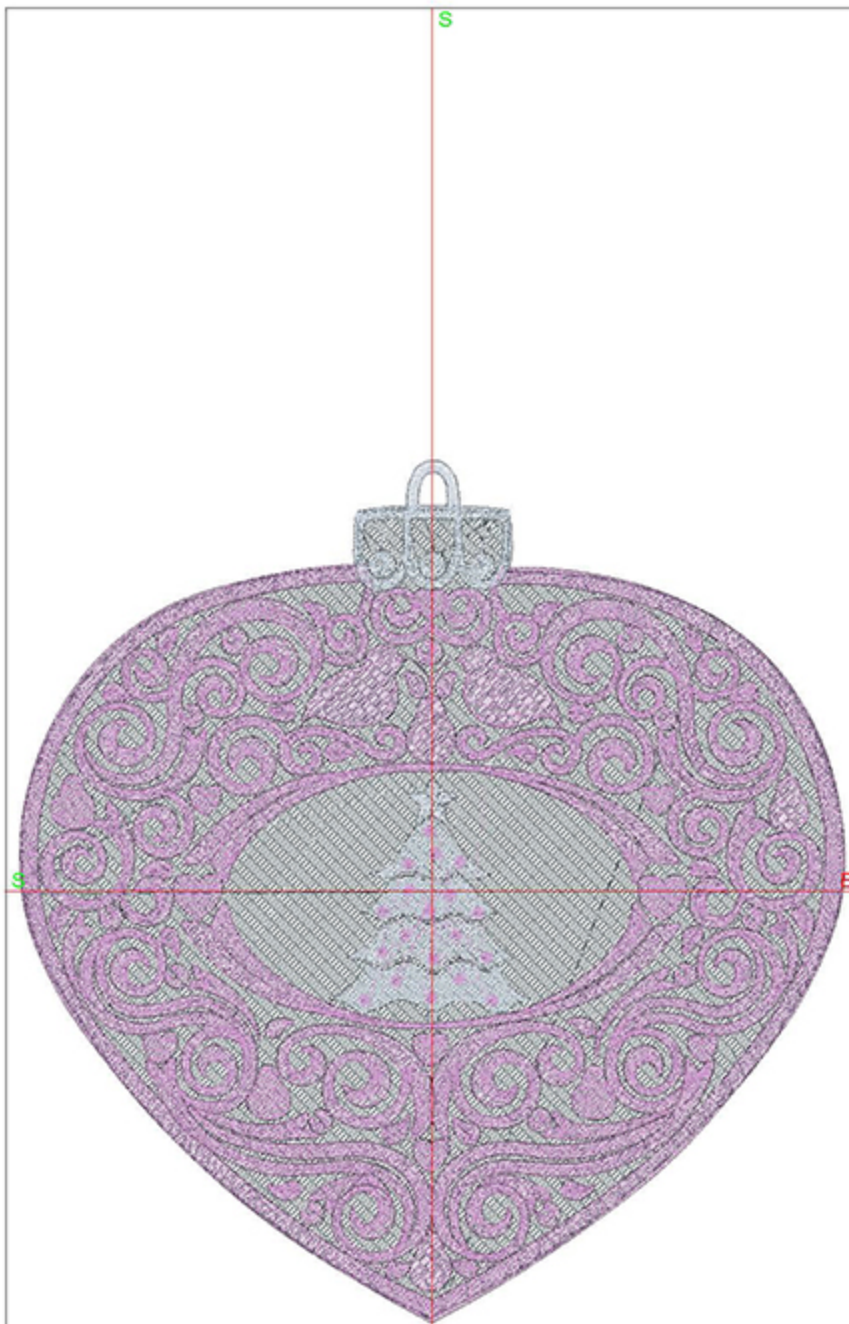

Design Worksheet

Zoom: 1.22

BERNINA Embroidery  
Software DesignerPlus

Name: FSL\_C1ChristmasTree4x5.ART

Height: 104.7 mm  
 Width: 100.2 mm  
 Stitches: 29855  
 Colors: 3  
 Color changes: 3  
 Trims: 28  
 Machine format: Bernina  
 Hoop: BERNINA E16 9cm - 3.51in Round  
 Total bobbin: 50.70m

Color Sequence:

#	Color	Code	Name	Chart
1.	2	1507	Pea Coat Lining	Madeira Polyneon
2.	4	7025 SN-12	Metallic Violet	Yenmet
3.	3	1610	Silver	Madeira Polyneon
4.	4	7025 SN-12	Metallic Violet	Yenmet

Machine runtime:

Module	Runtime (hr:min:sec)
Default	1:13:31

Design Worksheet

Zoom: 0.96

BERNINA Embroidery  
Software DesignerPlus

Name: FSL\_C1ChristmasTree5x7.ART

Height: 132.9 mm  
 Width: 127.2 mm  
 Stitches: 39828  
 Colors: 3  
 Color changes: 3  
 Trims: 32  
 Machine format: Bernina  
 Hoop: BERNINA E16 9cm - 3.51in Round  
 Total bobbin: 77.83m