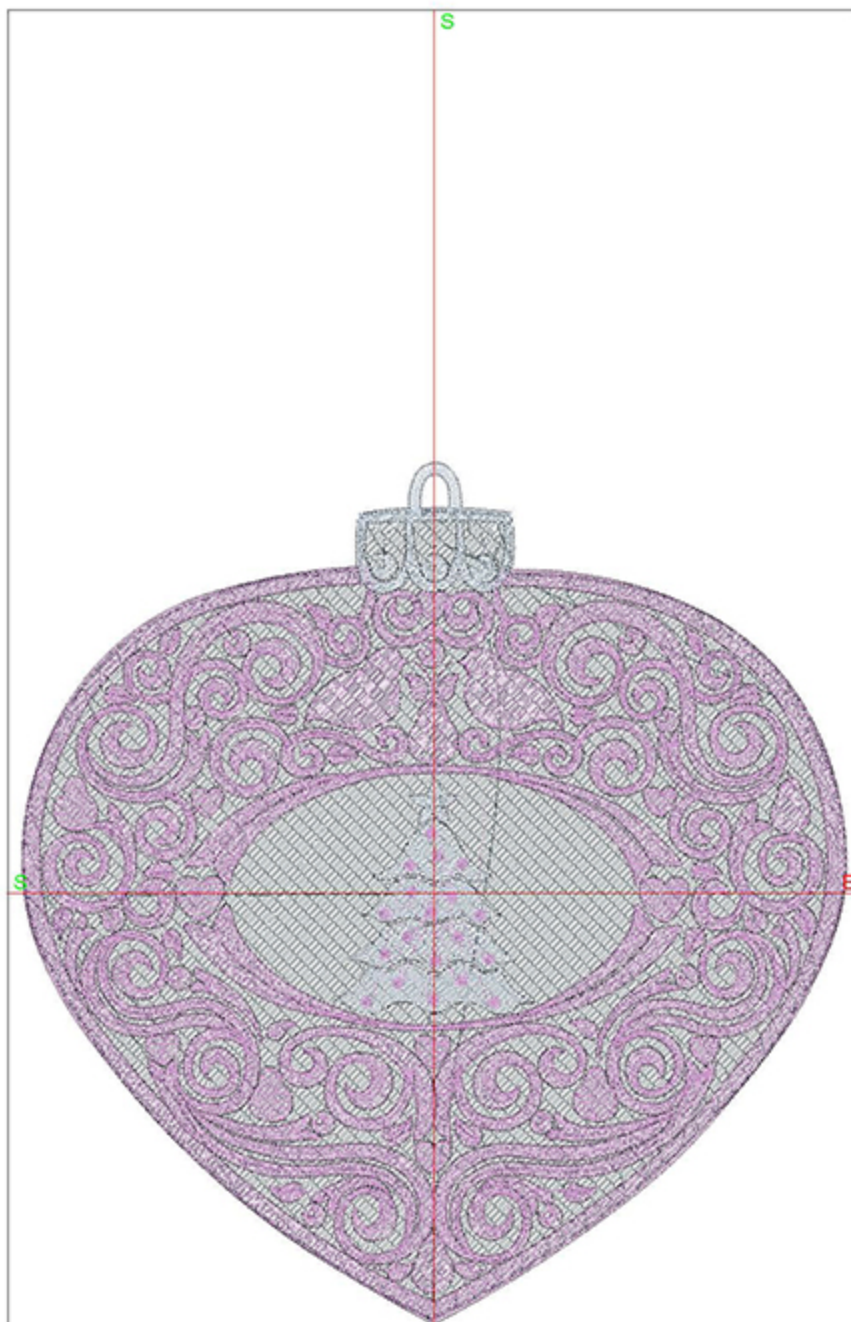

Design Worksheet

Zoom: 1.22

BERNINA Embroidery  
Software DesignerPlus

Name: FSL\_C1ChristmasTree4x5.ART

Height: 104.7 mm  
 Width: 100.2 mm  
 Stitches: 29855  
 Colors: 3  
 Color changes: 3  
 Trims: 28  
 Machine format: Bernina  
 Hoop: BERNINA E16 9cm - 3.51in Round  
 Total bobbin: 50.70m

Color Sequence:

#	Color	Code	Name	Chart
1.	2	1507	Pea Coat Lining	Madeira Polyneon
2.	4	7025 SN-12	Metallic Violet	Yenmet
3.	3	1610	Silver	Madeira Polyneon
4.	4	7025 SN-12	Metallic Violet	Yenmet

Machine runtime:

Module	Runtime (hr:min:sec)
Default	1:13:31

Design Worksheet

Zoom: 0.96

BERNINA Embroidery  
Software DesignerPlus

Name: FSL\_C1ChristmasTree5x7.ART

Height: 132.9 mm  
 Width: 127.2 mm  
 Stitches: 39828  
 Colors: 3  
 Color changes: 3  
 Trims: 32  
 Machine format: Bernina  
 Hoop: BERNINA E16 9cm - 3.51in Round  
 Total bobbin: 77.83m