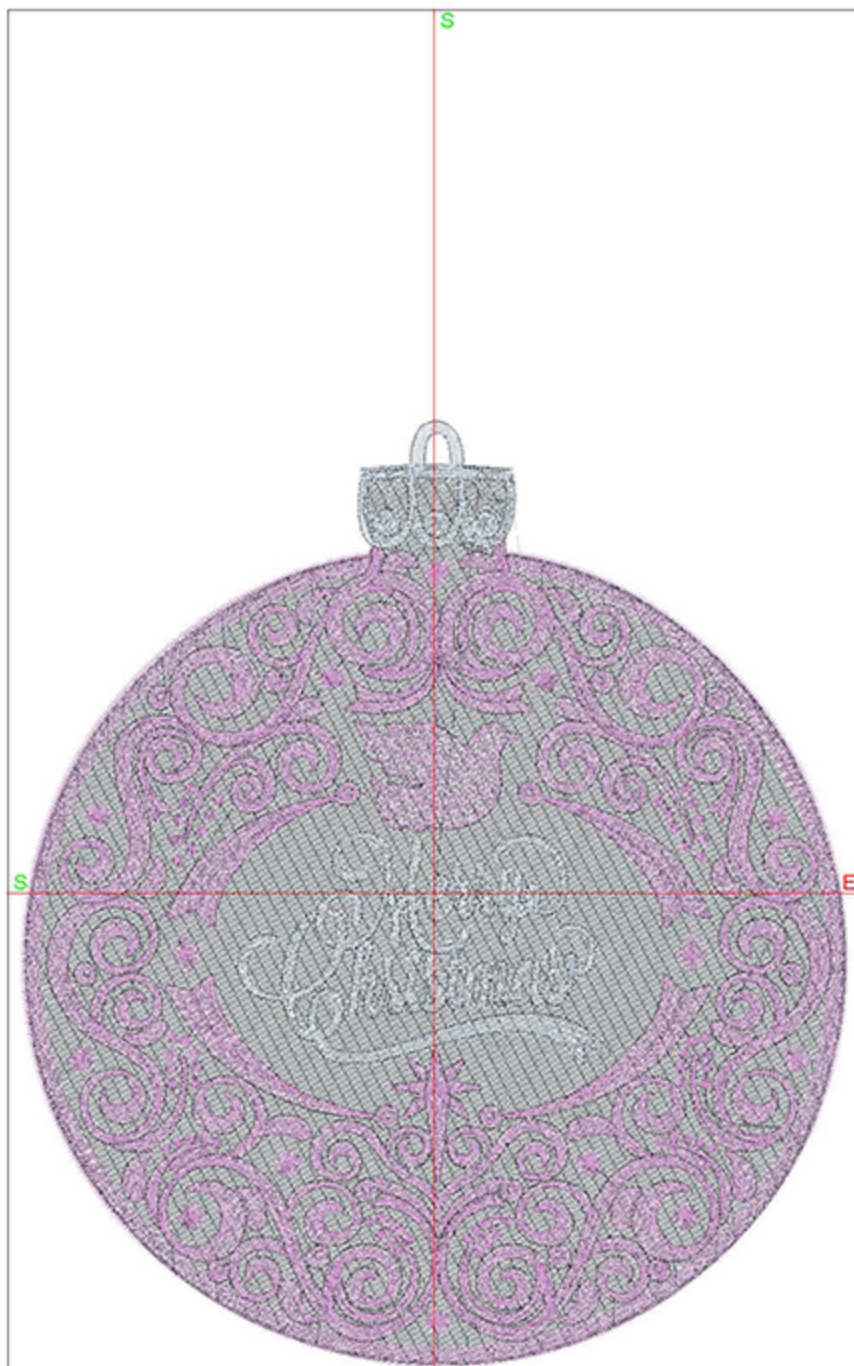

Design Worksheet

Zoom: 1.21

BERNINA Embroidery
Software DesignerPlus

Name: FSL_CIMerryChristmas4x5.ART

Height: 114.9 mm

Width: 100.3 mm

Stitches: 33028

Colors: 3

Color changes: 2

Trims: 28

Machine format: Bernina

Hoop: BERNINA E16 9cm - 3.51in Round

Total bobbin: 58.84m

Color Sequence:

#	Color	Code	Name	Chart
1.	2	1507	Pea Coat Lining	Madeira Polyneon
2.	1	7025	SN-12 Metallic Violet	Yenmet
3.	3	1610	Silver	Madeira Polyneon

Machine runtime:

Module	Runtime (hr:min:sec)
Default	1:20:25

Design Worksheet

Zoom: 0.96

BERNINA Embroidery
Software DesignerPlus

Name: FSL_CIMerryChristmas5x7.ART

Height: 145.7 mm

Width: 127.2 mm

Stitches: 43852

Colors: 3

Color changes: 2

Trims: 37

Machine format: Bernina

Hoop: BERNINA E16 9cm - 3.51in Round

Total bobbin: 89.93m

Color Sequence: