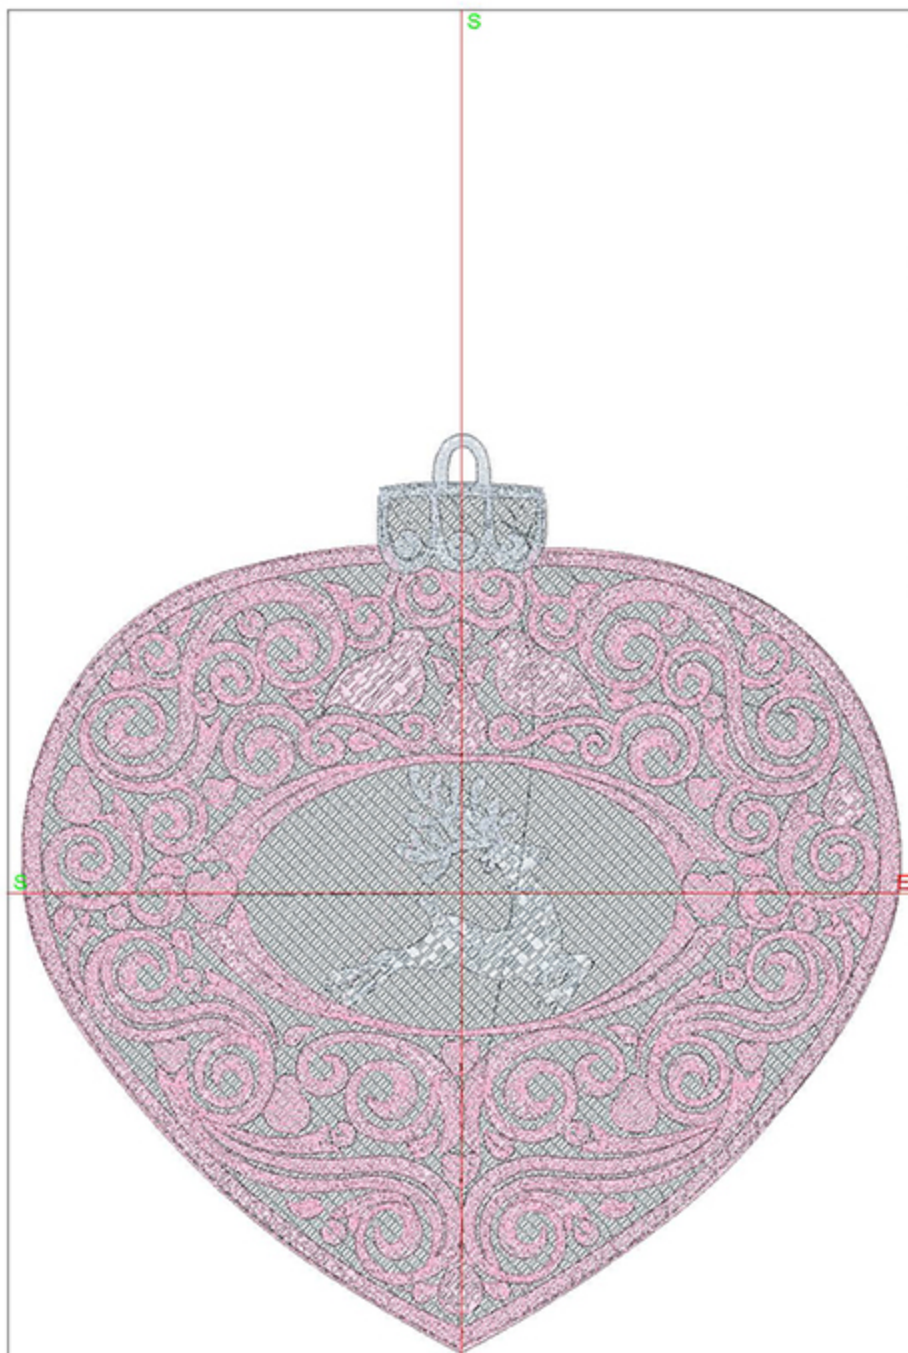

Design Worksheet

Zoom: 1.30

BERNINA Embroidery Software DesignerPlus

Name: FSL\_CIRindeer4x5.ART

Height: 104.7 mm  
 Width: 100.2 mm  
 Stitches: 29699  
 Colors: 3  
 Color changes: 3  
 Trims: 9  
 Machine format: Bernina  
 Hoop: BERNINA E16 9cm - 3.51in Round  
 Total bobbin: 50.39m

Color Sequence:

#	Color	Code	Name	Chart
1.	2	1507	Pea Coat Lining	Madeira Polyneon
2.	3	1610	Silver	Madeira Polyneon
3.	1	1815	Baby Pink	Madeira Polyneon
4.	3	1610	Silver	Madeira Polyneon

Machine runtime:

Module	Runtime (hr:min:sec)
Default	1:08:38

Design Worksheet

Zoom: 1.02

BERNINA Embroidery  
Software DesignerPlus

Name: FSL\_CIRindeer5x7.ART

Height: 132.9 mm  
 Width: 127.2 mm  
 Stitches: 39697  
 Colors: 3  
 Color changes: 3  
 Trims: 13  
 Machine format: Bernina  
 Hoop: BERNINA E16 9cm - 3.51in Round  
 Total bobbin: 77.42m