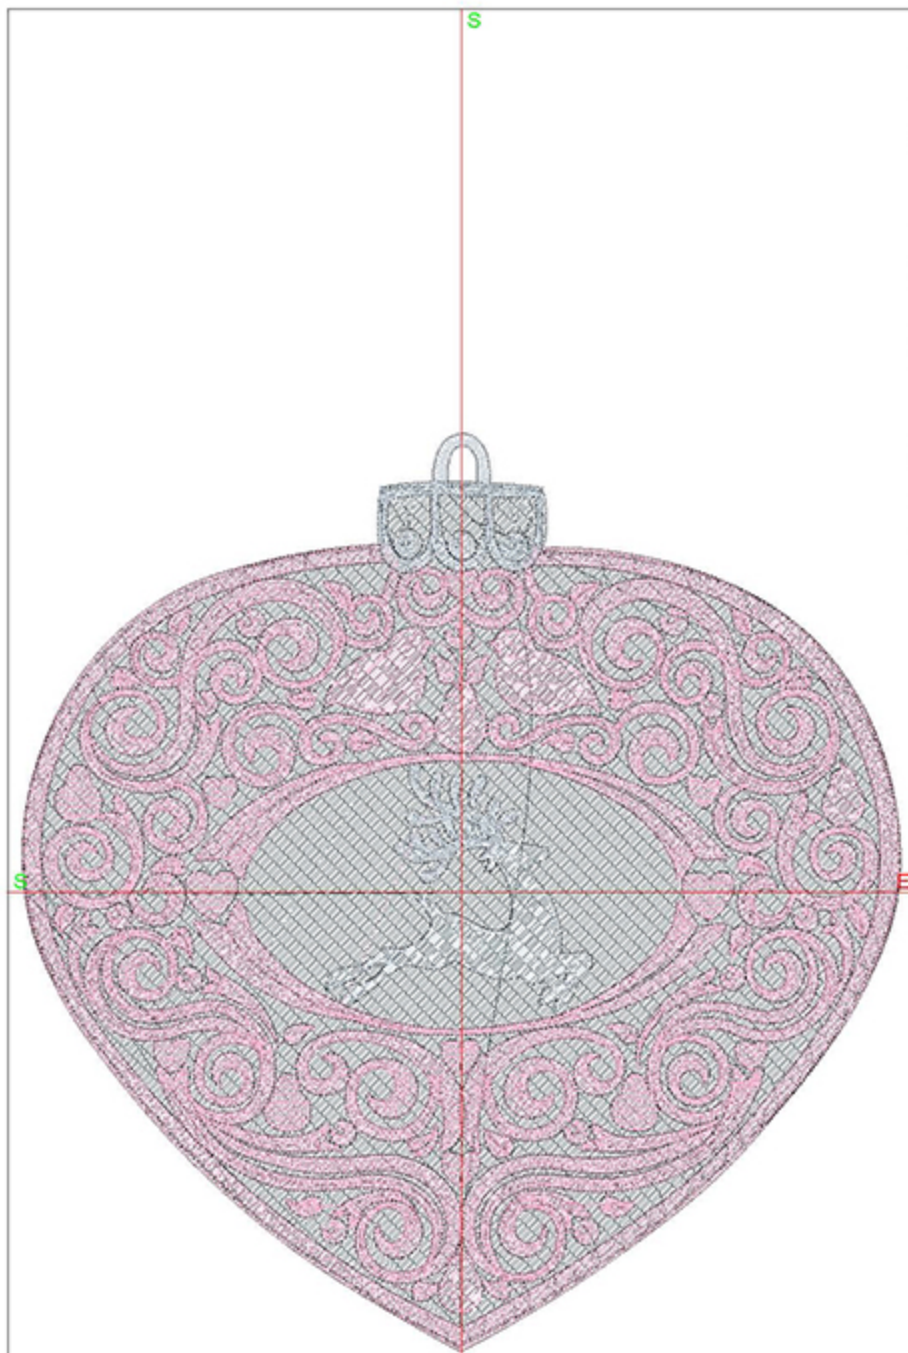

Design Worksheet

Zoom: 1.30

BERNINA Embroidery Software DesignerPlus

Name: FSL\_CIRindeer4x5.ART

Height: 104.7 mm  
 Width: 100.2 mm  
 Stitches: 29699  
 Colors: 3  
 Color changes: 3  
 Trims: 9  
 Machine format: Bernina  
 Hoop: BERNINA E16 9cm - 3.51in Round  
 Total bobbin: 50.39m

Color Sequence:

#	Color	Code	Name	Chart
1.	2	1507	Pea Coat Lining	Madeira Polyneon
2.	3	1610	Silver	Madeira Polyneon
3.	1	1815	Baby Pink	Madeira Polyneon
4.	3	1610	Silver	Madeira Polyneon

Machine runtime:

Module	Runtime (hr:min:sec)
Default	1:08:38

Design Worksheet

Zoom: 1.02

BERNINA Embroidery  
Software DesignerPlus

Name: FSL\_CIRindeer5x7.ART

Height: 132.9 mm  
 Width: 127.2 mm  
 Stitches: 39697  
 Colors: 3  
 Color changes: 3  
 Trims: 13  
 Machine format: Bernina  
 Hoop: BERNINA E16 9cm - 3.51in Round  
 Total bobbin: 77.42m