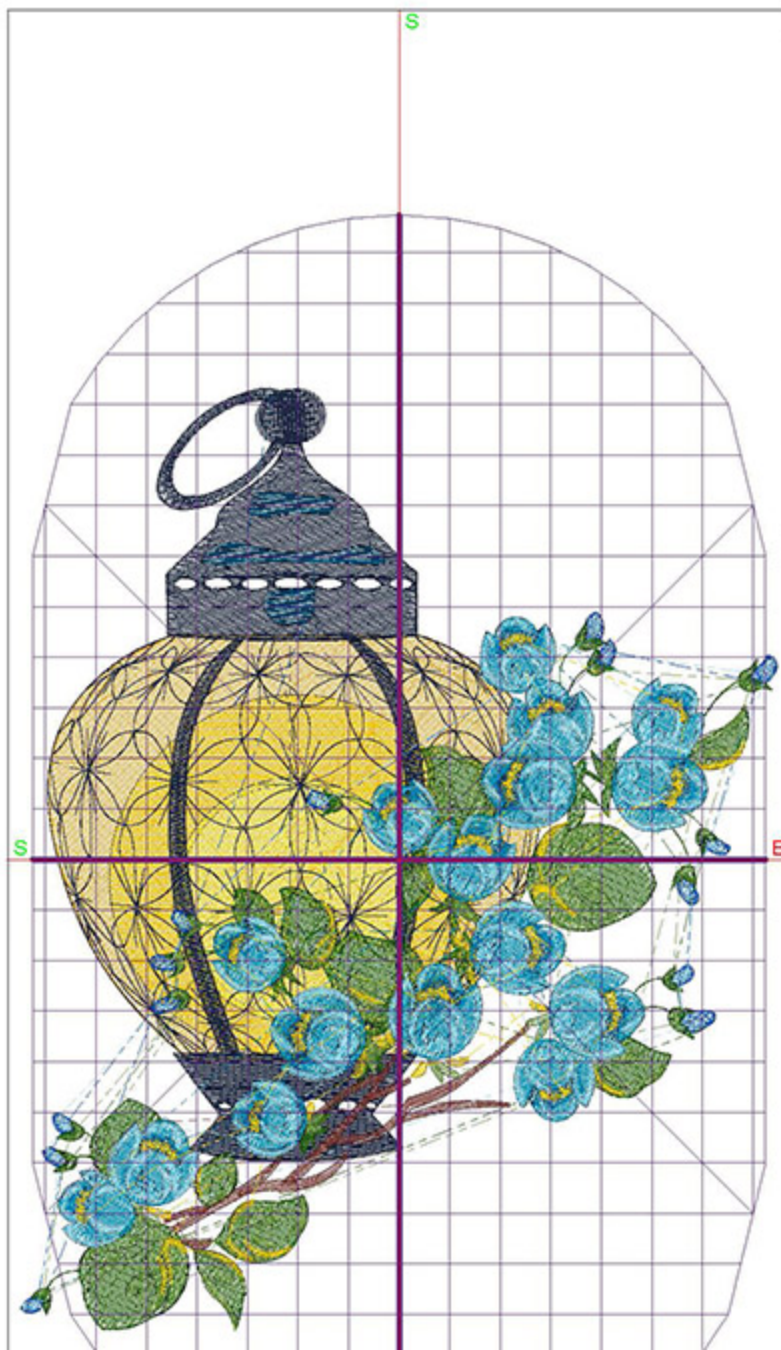

Total bobbin: 95.86m

Color Film:

#	Chart	Code	Name	Thread
1.		1625	Butterscotch	62.67m
2.		1980	Sunflower	12.80m
3.		1995	Fluorescent Yellow	8.92m
4.		1944	Blueberry Smash	53.27m
5.		1762	Deep Ocean	1.95m
6.		1842	True Blue	4.31m
7.		1770	Green	31.58m
8.		1858	Chestnut	3.69m
9.		1648	Celery	14.44m
10.		1980	Sunflower	3.41m
11.		1762	Deep Ocean	10.30m
12.		1895	Teal Blue	37.93m
13.		1892	Robin's Egg	22.98m
14.		1980	Sunflower	3.27m

Machine runtime: 1:51:17