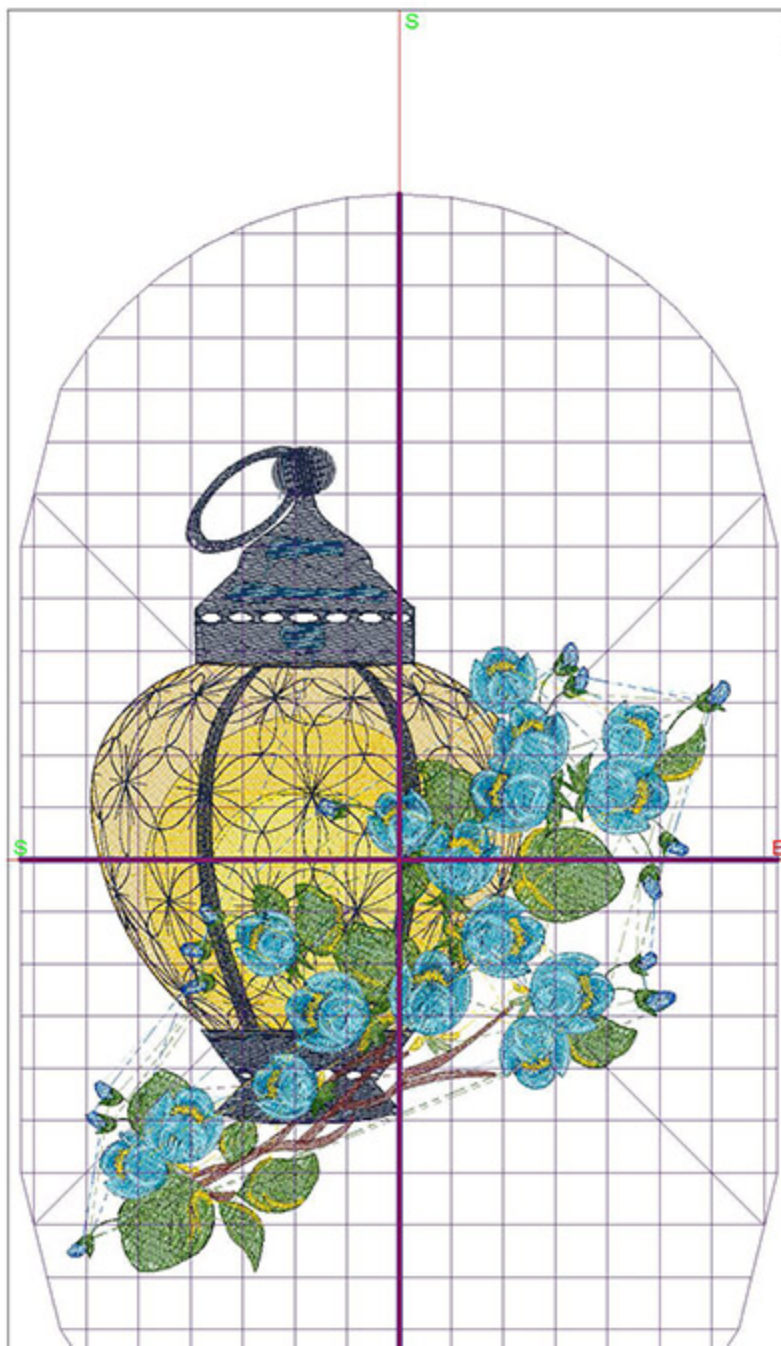

Design Worksheet

BERNINA Embroidery Software DesignerPlus

Design: LIDBlueCascade5x7

Stitches: 44784

Colors: 11

Height: 158.4 mm

Width: 126.8 mm

Zoom: 0.77

Total bobbin: 72.31m

Color Film:

#	Chart	Code	Name	Thread
1.		1625	Butterscotch	46.93m
2.		1980	Sunflower	9.90m
3.		1995	Fluorescent Yellow	6.74m
4.		1944	Blueberry Smash	42.59m
5.		1762	Deep Ocean	1.50m
6.		1842	True Blue	3.52m
7.		1770	Green	24.39m
8.		1858	Chestnut	2.93m
9.		1648	Celery	11.64m
10.		1980	Sunflower	2.87m
11.		1762	Deep Ocean	8.14m
12.		1895	Teal Blue	29.03m
13.		1892	Robin's Egg	18.57m
14.		1980	Sunflower	2.84m

Machine runtime: 1:36:23

Design Worksheet

BERNINA Embroidery Software DesignerPlus
Design: LIDBlueCascade6x8

Stitches: 54875
Colors: 11
Height: 186.6 mm
Width: 149.6 mm
Zoom: 0.74

Total bobbin: 95.86m

Color Film:

#	Chart	Code	Name	Thread
1.		1625	Butterscotch	62.67m
2.		1980	Sunflower	12.80m
3.		1995	Fluorescent Yellow	8.92m
4.		1944	Blueberry Smash	53.27m
5.		1762	Deep Ocean	1.95m
6.		1842	True Blue	4.31m
7.		1770	Green	31.58m
8.		1858	Chestnut	3.69m
9.		1648	Celery	14.44m
10.		1980	Sunflower	3.41m
11.		1762	Deep Ocean	10.30m
12.		1895	Teal Blue	37.93m
13.		1892	Robin's Egg	22.98m
14.		1980	Sunflower	3.27m