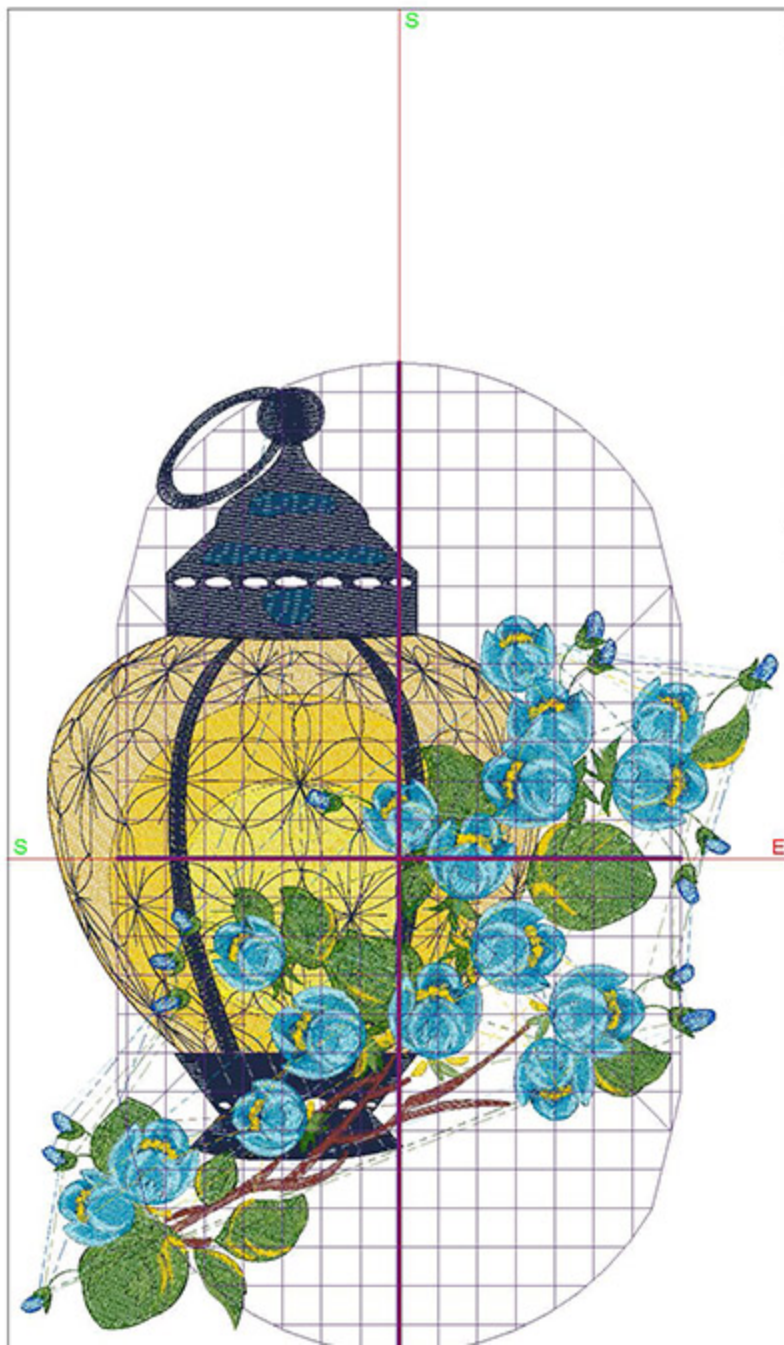

Total bobbin: 72.31m

Color Film:

#	Chart	Code	Name	Thread
1.		1625	Butterscotch	46.93m
2.		1980	Sunflower	9.90m
3.		1995	Fluorescent Yellow	6.74m
4.		1944	Blueberry Smash	42.59m
5.		1762	Deep Ocean	1.50m
6.		1842	True Blue	3.52m
7.		1770	Green	24.39m
8.		1858	Chestnut	2.93m
9.		1648	Celery	11.64m
10.		1980	Sunflower	2.87m
11.		1762	Deep Ocean	8.14m
12.		1895	Teal Blue	29.03m
13.		1892	Robin's Egg	18.57m
14.		1980	Sunflower	2.84m

#	Chart	Code	Name	Thread
1.		1625	Butterscotch	62.67m
2.		1980	Sunflower	12.80m
3.		1995	Fluorescent Yellow	8.92m
4.		1944	Blueberry Smash	53.27m
5.		1762	Deep Ocean	1.95m
6.		1842	True Blue	4.31m
7.		1770	Green	31.58m
8.		1858	Chestnut	3.69m
9.		1648	Celery	14.44m
10.		1980	Sunflower	3.41m
11.		1762	Deep Ocean	10.30m
12.		1895	Teal Blue	37.93m
13.		1892	Robin's Egg	22.98m
14.		1980	Sunflower	3.27m

Machine runtime: 1:51:17

Design Worksheet

BERNINA Embroidery Software DesignerPlus

Design: LIDBlueCascade8x10

Stitches: 76904

Colors: 11

Height: 242.6 mm

Width: 194.6 mm

Zoom: 0.57

Total bobbin: 151.47m

Color Film:

#	Chart	Code	Name	Thread
1.		1625	Butterscotch	98.41m
2.		1980	Sunflower	20.34m
3.		1995	Fluorescent Yellow	13.85m
4.		1944	Blueberry Smash	77.31m
5.		1762	Deep Ocean	3.01m
6.		1842	True Blue	6.02m
7.		1770	Green	48.11m
8.		1858	Chestnut	5.49m
9.		1648	Celery	20.12m
10.		1980	Sunflower	4.59m
11.		1762	Deep Ocean	15.23m
12.		1895	Teal Blue	59.93m
13.		1892	Robin's Egg	32.56m
14.		1980	Sunflower	4.46m