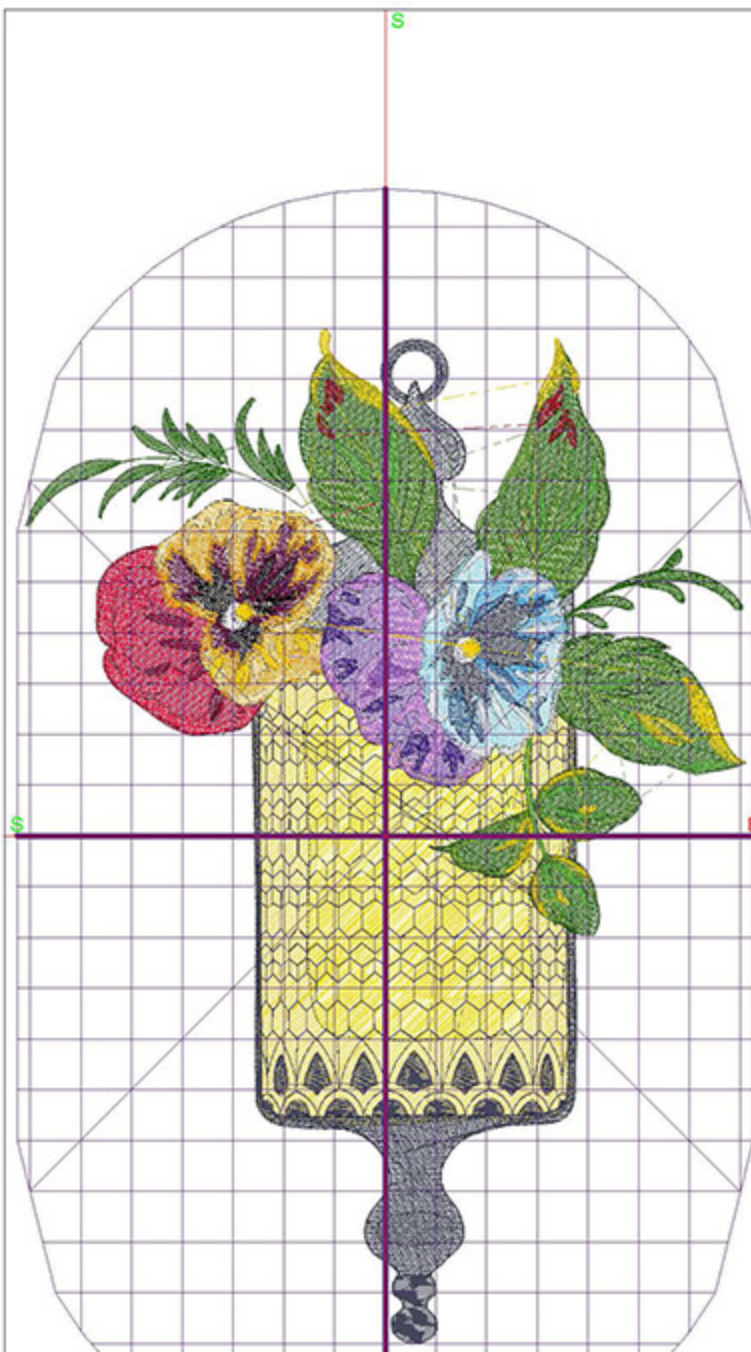

Total bobbin: 71.76m

Color Film:

#	Chart	Code	Name	Thread
1.	■ Madeira Polyneon	1980	Sunflower	28.75m
2.	■ Madeira Polyneon	1995	Fluorescent Yellow	13.31m
3.	■ Madeira Polyneon	1619	Granite	37.56m
4.	■ Madeira Polyneon	1614	Twister	1.04m
5.	■ Madeira Neon Polyester	1770	Green	32.70m
6.	■ Madeira Polyneon	1648	Celery	12.17m
7.	■ Madeira Neon Polyester	1848	Pastoral Green	5.70m
8.	■ Madeira Polyneon	1838	Brick Red	6.11m
9.	■ Madeira Polyneon	1707	Honeysuckle	2.25m
10.	■ Madeira Polyneon	1785	Bordeaux	0.91m
11.	■ Madeira Neon Polyester	1800	Black	3.97m
12.	■ Madeira Polyneon	1619	Granite	4.14m
13.	■ Madeira Polyneon	1785	Bordeaux	6.11m
14.	■ Madeira Polyneon	1625	Butterscotch	9.61m
15.	■ Madeira Polyneon	1832	Majestic Purple	7.07m
16.	■ Madeira Polyneon	1722	Royal Purple	1.72m
17.	■ Madeira Polyneon	1831	Purple Pansy	3.55m
18.	■ Madeira Polyneon	1892	Robin's Egg	8.87m
19.	■ Madeira Polyneon	1528	Serene Sky	1.95m
20.	■ Madeira Polyneon	1764	Denim	1.59m
21.	■ Madeira Polyneon	1801	Super White	3.70m
22.	■ Madeira poly	1982		0.90m
23.	■ Madeira Polyneon	1980	Sunflower	5.76m
24.	■ Madeira Polyneon	1666	Cornsilk	2.73m

Machine runtime: 1:17:30