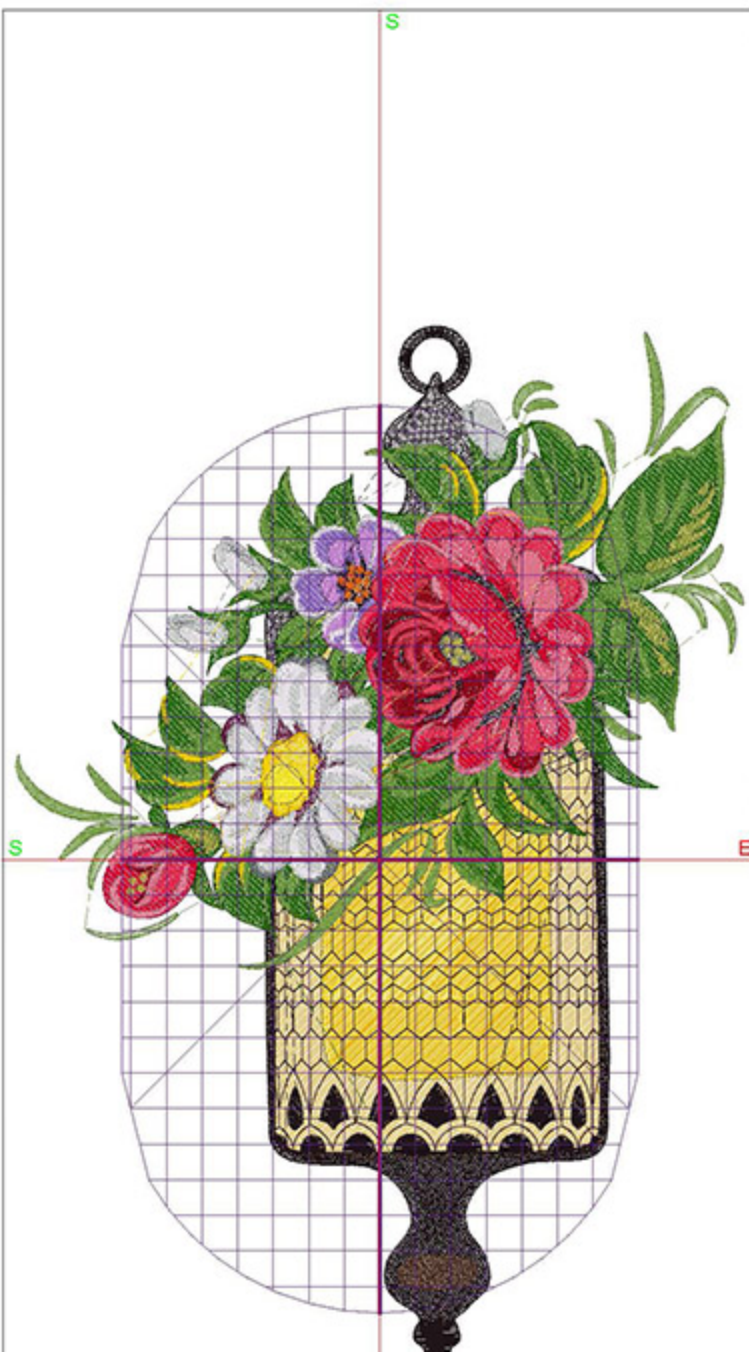

Total bobbin: 149.86m

Color Film:

#	Chart	Code	Name	Thread
1.		1625	Butterscotch	47.13m
2.		1980	Sunflower	28.00m
3.		1931	Bittersweet Chocolate	59.64m
4.		1945	Cocoa Mulch	1.22m
5.		1770	Green	73.45m
6.		1648	Celery	41.97m
7.		1931	Bittersweet Chocolate	11.40m
8.		1832	Majestic Purple	6.58m
9.		1831	Purple Pansy	2.04m
10.		1801	Super White	2.19m
11.		1785	Bordeaux	5.52m
12.		1838	Brick Red	42.50m
13.		1981	Carmine	6.30m
14.		1707	Honeysuckle	13.54m
15.		1917	Dusty Rose	12.32m
16.		1621	Rust	1.24m
17.		1614	Twister	4.02m
18.		1812	Cement	22.73m
19.		1801	Super White	8.93m
20.		1980	Sunflower	6.95m
21.		1995	Fluorescent Yellow	0.65m
22.		1706	Guacamole	4.09m

Machine runtime: 2:08:13