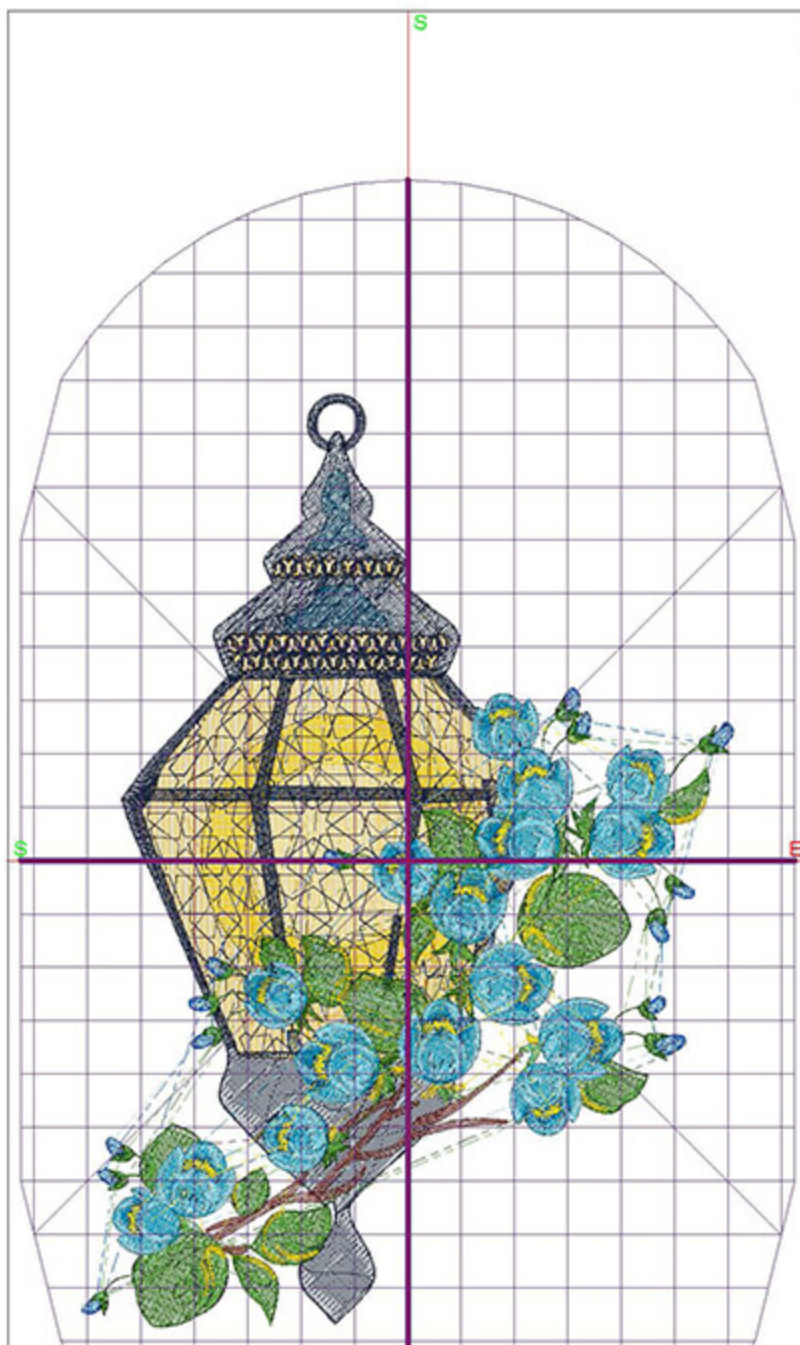

Design Worksheet

BERNINA Embroidery Software DesignerPlus

Design: LIDMorrocanBlueCascade5x7

Stitches: 44086

Colors: 12

Height: 174.9 mm

Width: 121.9 mm

Zoom: 0.79

Total bobbin: 65.71m

Color Film:

#	Chart	Code	Name	Thread
1.		1625	Butterscotch	30.06m
2.		1980	Sunflower	7.37m
3.		1666	Cornsilk	5.82m
4.		1944	Blueberry Smash	53.30m
5.		1762	Deep Ocean	1.38m
6.		1842	True Blue	3.44m
7.		1770	Green	23.85m
8.		1858	Chestnut	2.85m
9.		1848	Pastoral Green	11.75m
10.		1980	Sunflower	2.72m
11.		1762	Deep Ocean	7.84m
12.		1895	Teal Blue	27.85m
13.		1892	Robin's Egg	18.07m
14.		1623	Daffodil	2.76m

Zoom: 0.79

Total bobbin: 82.13m

Color Film:

#	Chart	Code	Name	Thread
1.		1625	Butterscotch	37.39m
2.		1980	Sunflower	9.21m
3.		1666	Cornsilk	7.26m
4.		1944	Blueberry Smash	63.66m
5.		1762	Deep Ocean	1.69m
6.		1842	True Blue	4.00m
7.		1770	Green	29.14m
8.		1858	Chestnut	3.43m
9.		1848	Pastoral Green	13.58m
10.		1980	Sunflower	3.11m
11.		1762	Deep Ocean	9.57m
12.		1895	Teal Blue	34.84m
13.		1892	Robin's Egg	21.44m
14.		1623	Daffodil	3.14m

Color Film:

#	Chart	Code	Name	Thread
1.		1625	Butterscotch	54.99m
2.		1980	Sunflower	13.50m
3.		1666	Cornsilk	11.03m
4.		1944	Blueberry Smash	88.17m
5.		1762	Deep Ocean	2.47m
6.		1842	True Blue	5.42m
7.		1770	Green	41.54m
8.		1858	Chestnut	4.77m
9.		1848	Pastoral Green	18.17m
10.		1980	Sunflower	4.02m
11.		1762	Deep Ocean	13.88m
12.		1895	Teal Blue	51.01m
13.		1892	Robin's Egg	28.76m
14.		1623	Daffodil	4.03m