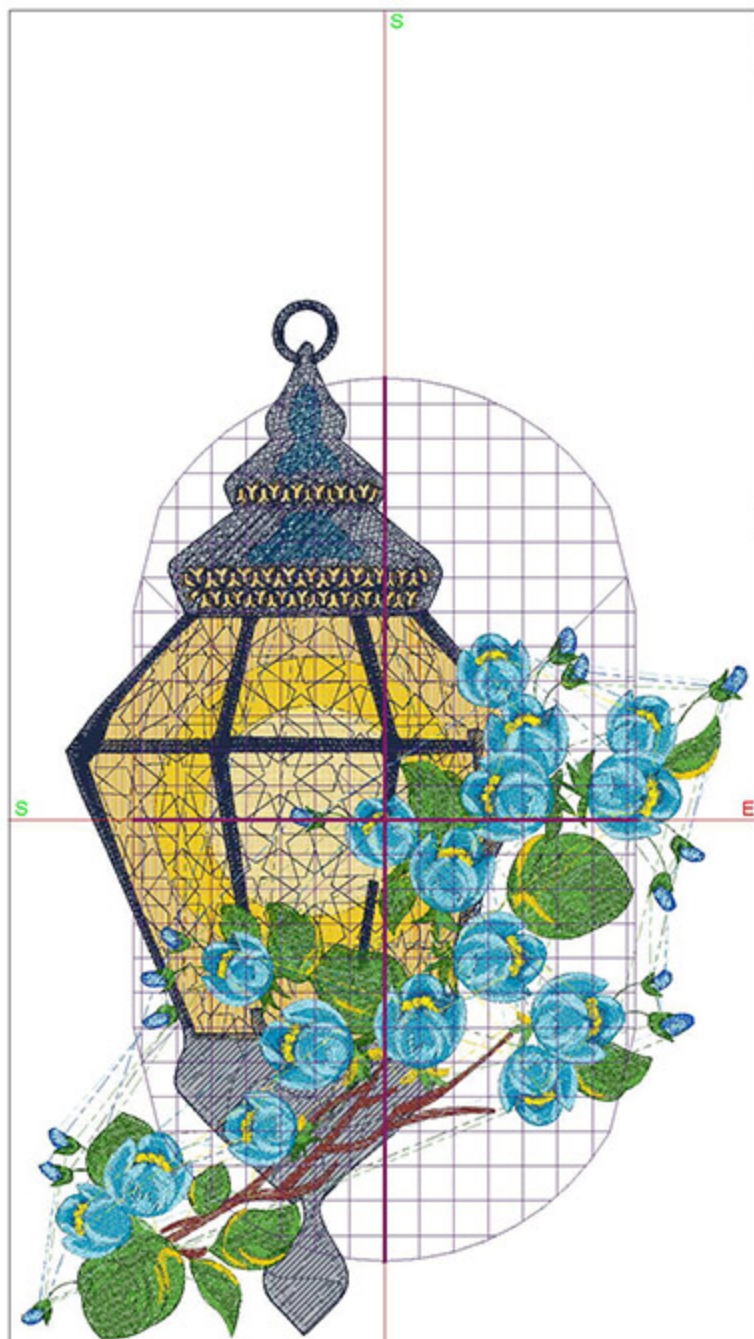

Total bobbin: 65.71m

Color Film:

#	Chart	Code	Name	Thread
1.		1625	Butterscotch	30.06m
2.		1980	Sunflower	7.37m
3.		1666	Cornsilk	5.82m
4.		1944	Blueberry Smash	53.30m
5.		1762	Deep Ocean	1.38m
6.		1842	True Blue	3.44m
7.		1770	Green	23.85m
8.		1858	Chestnut	2.85m
9.		1848	Pastoral Green	11.75m
10.		1980	Sunflower	2.72m
11.		1762	Deep Ocean	7.84m
12.		1895	Teal Blue	27.85m
13.		1892	Robin's Egg	18.07m
14.		1623	Daffodil	2.76m

Zoom: 0.79

Total bobbin: 82.13m

Color Film:

#	Chart	Code	Name	Thread
1.		1625	Butterscotch	37.39m
2.		1980	Sunflower	9.21m
3.		1666	Cornsilk	7.26m
4.		1944	Blueberry Smash	63.66m
5.		1762	Deep Ocean	1.69m
6.		1842	True Blue	4.00m
7.		1770	Green	29.14m
8.		1858	Chestnut	3.43m
9.		1848	Pastoral Green	13.58m
10.		1980	Sunflower	3.11m
11.		1762	Deep Ocean	9.57m
12.		1895	Teal Blue	34.84m
13.		1892	Robin's Egg	21.44m
14.		1623	Daffodil	3.14m

Color Film:

#	Chart	Code	Name	Thread
1.		1625	Butterscotch	54.99m
2.		1980	Sunflower	13.50m
3.		1666	Cornsilk	11.03m
4.		1944	Blueberry Smash	88.17m
5.		1762	Deep Ocean	2.47m
6.		1842	True Blue	5.42m
7.		1770	Green	41.54m
8.		1858	Chestnut	4.77m
9.		1848	Pastoral Green	18.17m
10.		1980	Sunflower	4.02m
11.		1762	Deep Ocean	13.88m
12.		1895	Teal Blue	51.01m
13.		1892	Robin's Egg	28.76m
14.		1623	Daffodil	4.03m

Machine runtime: 2:11:59

Design Worksheet

BERNINA Embroidery Software DesignerPlus
 Design: LIDMorrocanBlueCascade12x12

Stitches: 86608
 Colors: 12
 Height: 300.0 mm
 Width: 209.3 mm
 Zoom: 0.54

Total bobbin: 167.60m