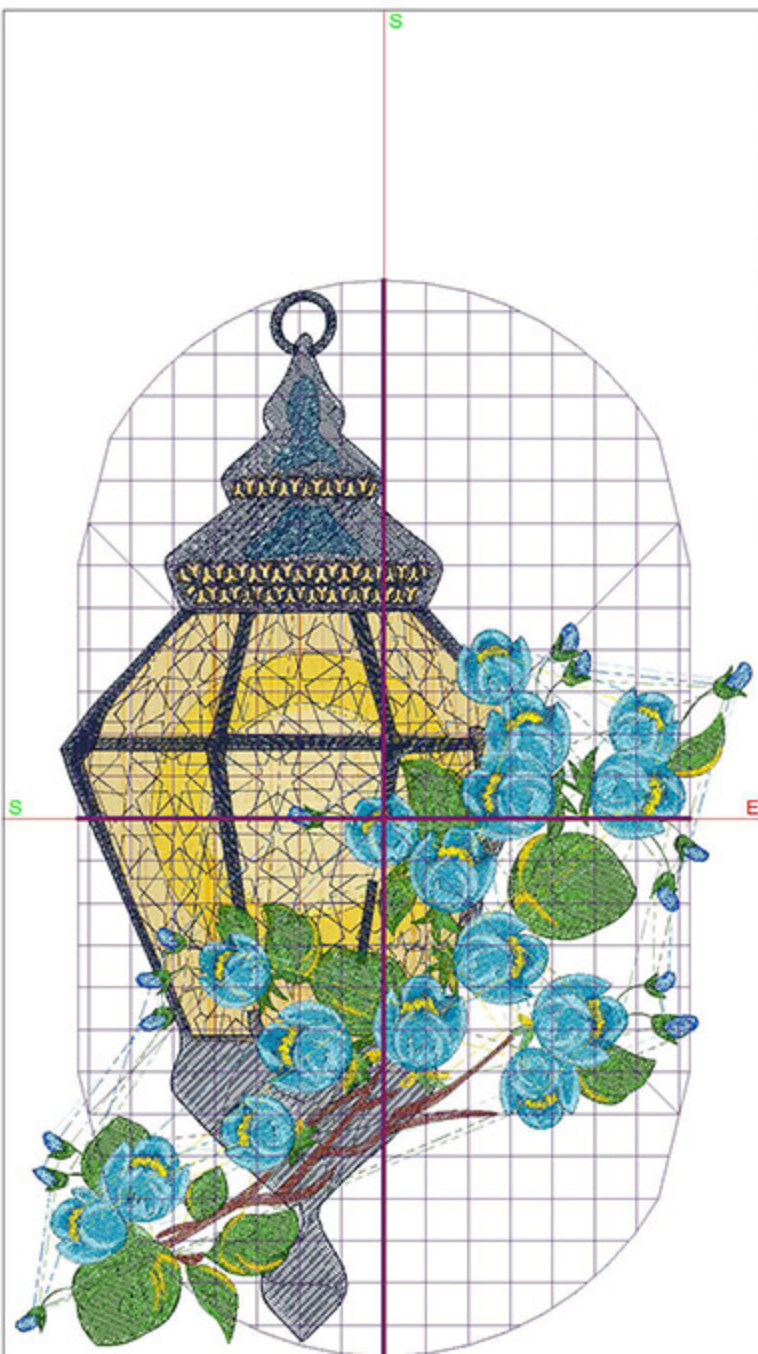

Total bobbin: 121.51m

Color Film:

#	Chart	Code	Name	Thread
1.		1625	Butterscotch	54.99m
2.		1980	Sunflower	13.50m
3.		1666	Cornsilk	11.03m
4.		1944	Blueberry Smash	88.17m
5.		1762	Deep Ocean	2.47m
6.		1842	True Blue	5.42m
7.		1770	Green	41.54m
8.		1858	Chestnut	4.77m
9.		1848	Pastoral Green	18.17m
10.		1980	Sunflower	4.02m
11.		1762	Deep Ocean	13.88m
12.		1895	Teal Blue	51.01m
13.		1892	Robin's Egg	28.76m
14.		1623	Daffodil	4.03m

Machine runtime: 2:11:59