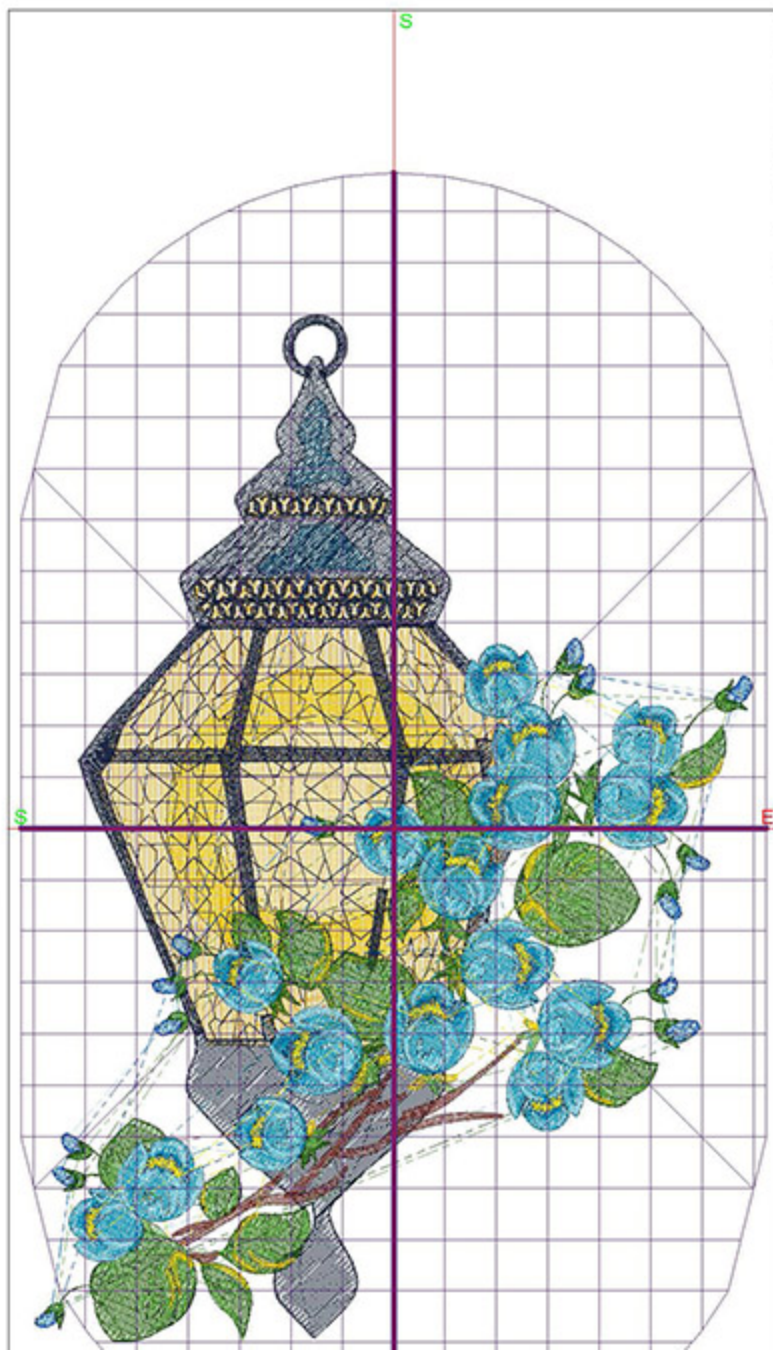

Design Worksheet

BERNINA Embroidery Software DesignerPlus

Design: LIDMorrocanBlueCascade5x7

Stitches: 44086

Colors: 12

Height: 174.9 mm

Width: 121.9 mm

Zoom: 0.79

Total bobbin: 65.71m

Color Film:

#	Chart	Code	Name	Thread
1.		1625	Butterscotch	30.06m
2.		1980	Sunflower	7.37m
3.		1666	Cornsilk	5.82m
4.		1944	Blueberry Smash	53.30m
5.		1762	Deep Ocean	1.38m
6.		1842	True Blue	3.44m
7.		1770	Green	23.85m
8.		1858	Chestnut	2.85m
9.		1848	Pastoral Green	11.75m
10.		1980	Sunflower	2.72m
11.		1762	Deep Ocean	7.84m
12.		1895	Teal Blue	27.85m
13.		1892	Robin's Egg	18.07m
14.		1623	Daffodil	2.76m

Machine runtime: 1:36:09

Design Worksheet

BERNINA Embroidery Software DesignerPlus

Design: LIDMorrocanBlueCascade6x8

Stitches: 51444

Colors: 12

Height: 199.9 mm

Width: 139.4 mm

Zoom: 0.79

Total bobbin: 82.13m

Color Film:

#	Chart	Code	Name	Thread
1.		1625	Butterscotch	37.39m
2.		1980	Sunflower	9.21m
3.		1666	Cornsilk	7.26m
4.		1944	Blueberry Smash	63.66m
5.		1762	Deep Ocean	1.69m
6.		1842	True Blue	4.00m
7.		1770	Green	29.14m
8.		1858	Chestnut	3.43m
9.		1848	Pastoral Green	13.58m
10.		1980	Sunflower	3.11m
11.		1762	Deep Ocean	9.57m
12.		1895	Teal Blue	34.84m
13.		1892	Robin's Egg	21.44m
14.		1623	Daffodil	3.14m