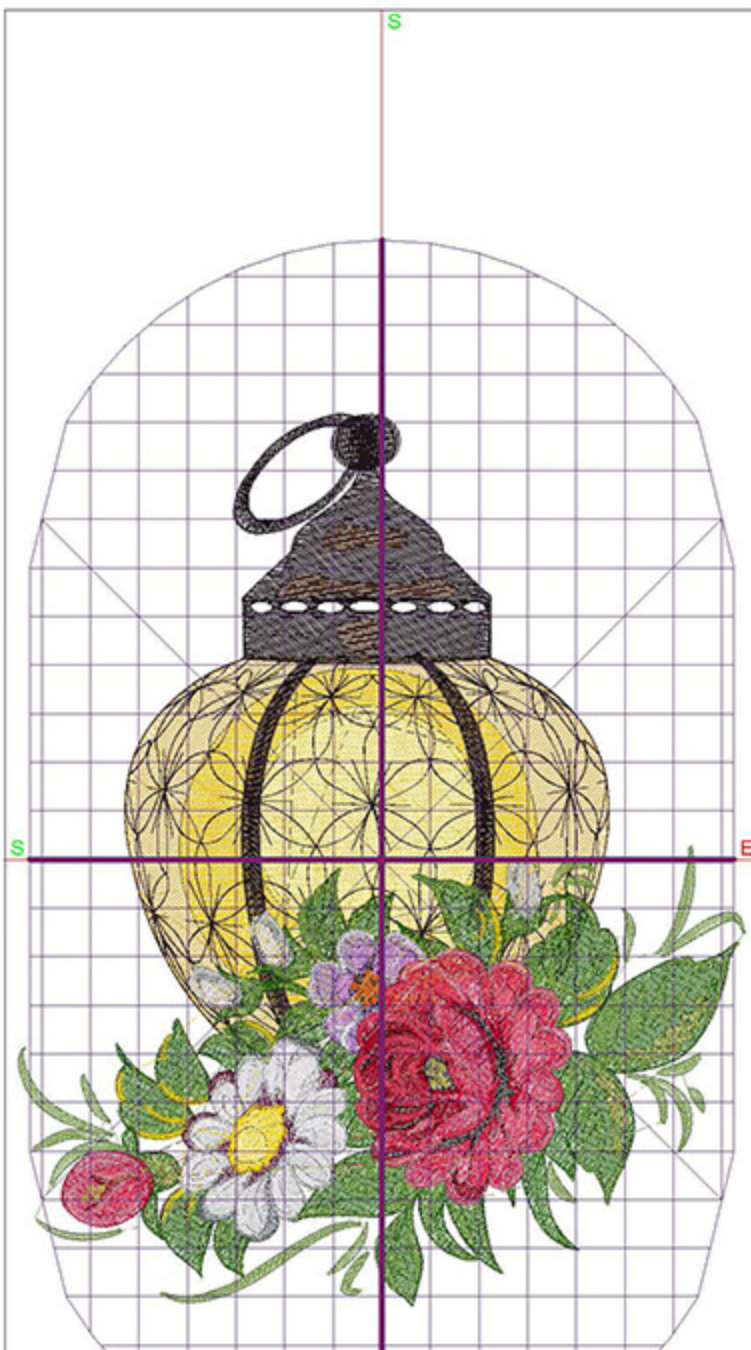

Total bobbin: 89.02m

Color Film:

#	Chart	Code	Name	Thread
1.	■ Madeira Polyneon	1625	Butterscotch	37.82m
2.	■ Madeira Polyneon	1980	Sunflower	13.44m
3.	■ BERNINA	41	Chalk	8.99m
4.	■ Madeira Polyneon	1931	Bittersweet Chocolate	44.87m
5.	■ Madeira Neon Polyester	1945	Cocoa Mulch	1.97m
6.	■ Madeira Neon Polyester	1770	Green	37.83m
7.	■ Madeira Polyneon	1648	Celery	23.67m
8.	■ Madeira Polyneon	1931	Bittersweet Chocolate	6.31m
9.	■ Madeira Polyneon	1832	Majestic Purple	3.48m
10.	■ Madeira Polyneon	1831	Purple Pansy	1.14m
11.	■ Madeira Polyneon	1801	Super White	1.33m
12.	■ Madeira Polyneon	1785	Bordeaux	3.18m
13.	■ Madeira Polyneon	1838	Brick Red	21.85m
14.	■ Madeira Polyneon	1981	Carmine	3.40m
15.	■ Madeira Polyneon	1707	Honeysuckle	7.53m
16.	■ Madeira Polyneon	1917	Dusty Rose	7.00m
17.	■ Madeira Polyneon	1614	Twister	2.41m
18.	■ Madeira Polyneon	1812	Cement	11.97m
19.	■ Madeira Polyneon	1801	Super White	4.74m
20.	■ Madeira Polyneon	1980	Sunflower	3.92m
21.	■ Madeira Polyneon	1621	Rust	0.97m
22.	■ Madeira Polyneon	1666	Cornsilk	0.35m
23.	■ Madeira Polyneon	1706	Guacamole	2.66m

Machine runtime: 1:27:56