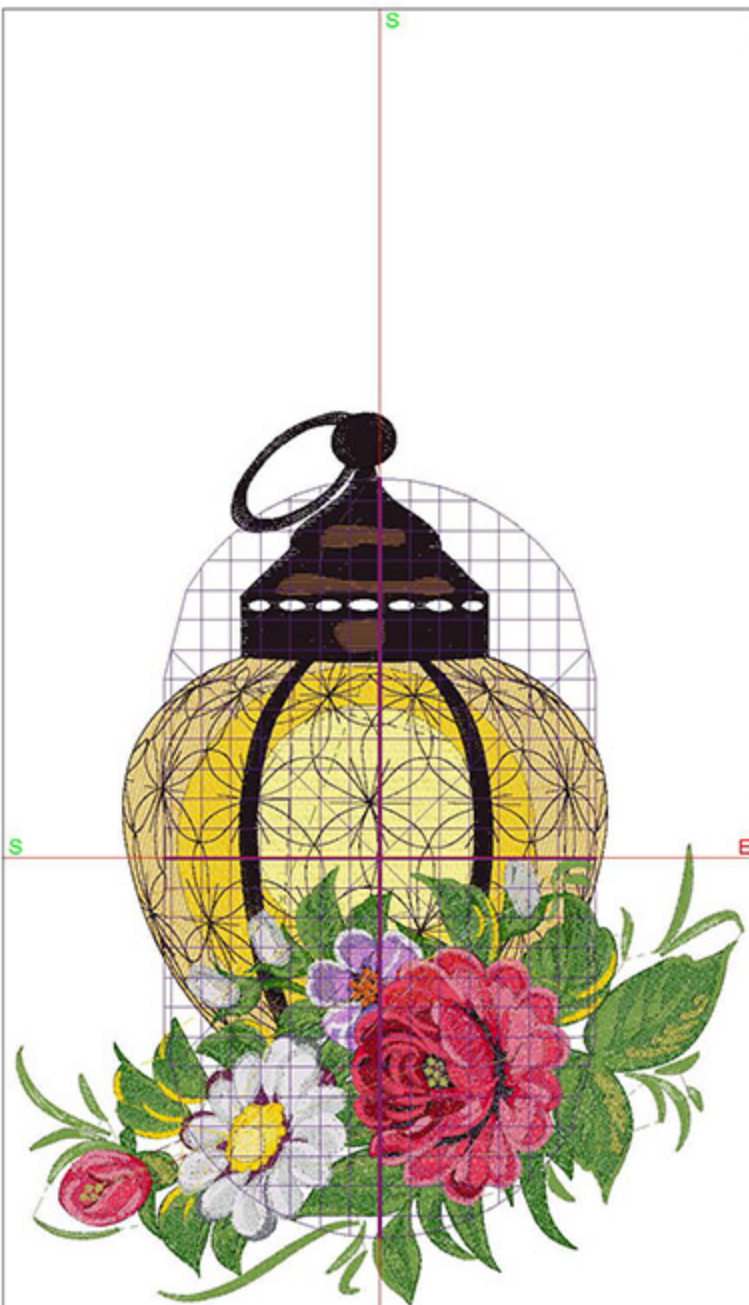

## Design Worksheet

BERNINA Embroidery Software DesignerPlus

Design: LIDRosesLantern5x7

Stitches: 40827

Colors: 20

Height: 155.7 mm

Width: 127.1 mm

Zoom: 0.74

Total bobbin: 141.62m

Color Film:

#	Chart	Code	Name	Thread
1.		1625	Butterscotch	61.59m
2.		1980	Sunflower	21.71m
3.		41	Chalk	14.66m
4.		1931	Bittersweet Chocolate	63.44m
5.		1945	Cocoa Mulch	3.02m
6.		1770	Green	58.63m
7.		1648	Celery	34.65m
8.		1931	Bittersweet Chocolate	9.29m
9.		1832	Majestic Purple	5.38m
10.		1831	Purple Pansy	1.69m
11.		1801	Super White	1.85m
12.		1785	Bordeaux	4.51m
13.		1838	Brick Red	34.17m
14.		1981	Carmine	5.07m
15.		1707	Honeysuckle	11.18m
16.		1917	Dusty Rose	10.20m
17.		1614	Twister	3.34m
18.		1812	Cement	18.33m
19.		1801	Super White	7.17m
20.		1980	Sunflower	5.88m
21.		1621	Rust	1.15m
22.		1666	Cornsilk	0.51m
23.		1706	Guacamole	3.58m

## Design Worksheet

BERNINA Embroidery Software DesignerPlus

Design: LIDRosesLantern12x12

Stitches: 97430

Colors: 20

Height: 299.6 mm

Width: 244.5 mm

Zoom: 0.44