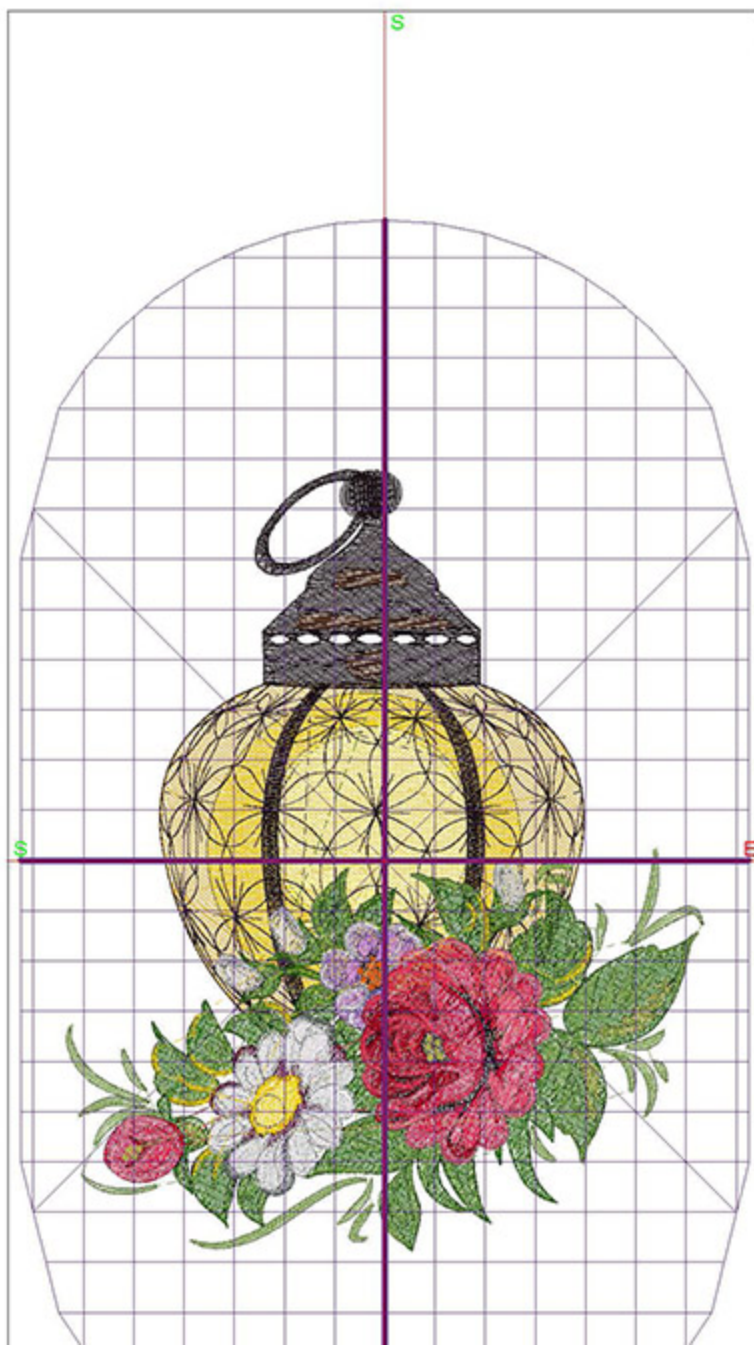

## Design Worksheet

BERNINA Embroidery Software DesignerPlus

Design: LIDRosesLantern5x7

Stitches: 40827

Colors: 20

Height: 155.7 mm

Width: 127.1 mm

Zoom: 0.74

Total bobbin: 66.75m

Color Film:

#	Chart	Code	Name	Thread
1.	■ Madeira Polyneon	1625	Butterscotch	27.69m
2.	■ Madeira Polyneon	1980	Sunflower	10.12m
3.	■ BERNINA	41	Chalk	6.62m
4.	■ Madeira Polyneon	1931	Bittersweet Chocolate	35.71m
5.	■ Madeira Neon Polyester	1945	Cocoa Mulch	1.50m
6.	■ Madeira Neon Polyester	1770	Green	28.91m
7.	■ Madeira Polyneon	1648	Celery	18.94m
8.	■ Madeira Polyneon	1931	Bittersweet Chocolate	5.03m
9.	■ Madeira Polyneon	1832	Majestic Purple	2.73m
10.	■ Madeira Polyneon	1831	Purple Pansy	0.96m
11.	■ Madeira Polyneon	1801	Super White	1.08m
12.	■ Madeira Polyneon	1785	Bordeaux	2.59m
13.	■ Madeira Polyneon	1838	Brick Red	16.55m
14.	■ Madeira Polyneon	1981	Carmine	2.66m
15.	■ Madeira Polyneon	1707	Honeysuckle	6.03m
16.	■ Madeira Polyneon	1917	Dusty Rose	5.61m
17.	■ Madeira Polyneon	1614	Twister	1.96m
18.	■ Madeira Polyneon	1812	Cement	9.33m
19.	■ Madeira Polyneon	1801	Super White	3.71m
20.	■ Madeira Polyneon	1980	Sunflower	3.13m
21.	■ Madeira Polyneon	1621	Rust	0.90m
22.	■ Madeira Polyneon	1666	Cornsilk	0.26m
23.	■ Madeira Polyneon	1706	Guacamole	2.29m