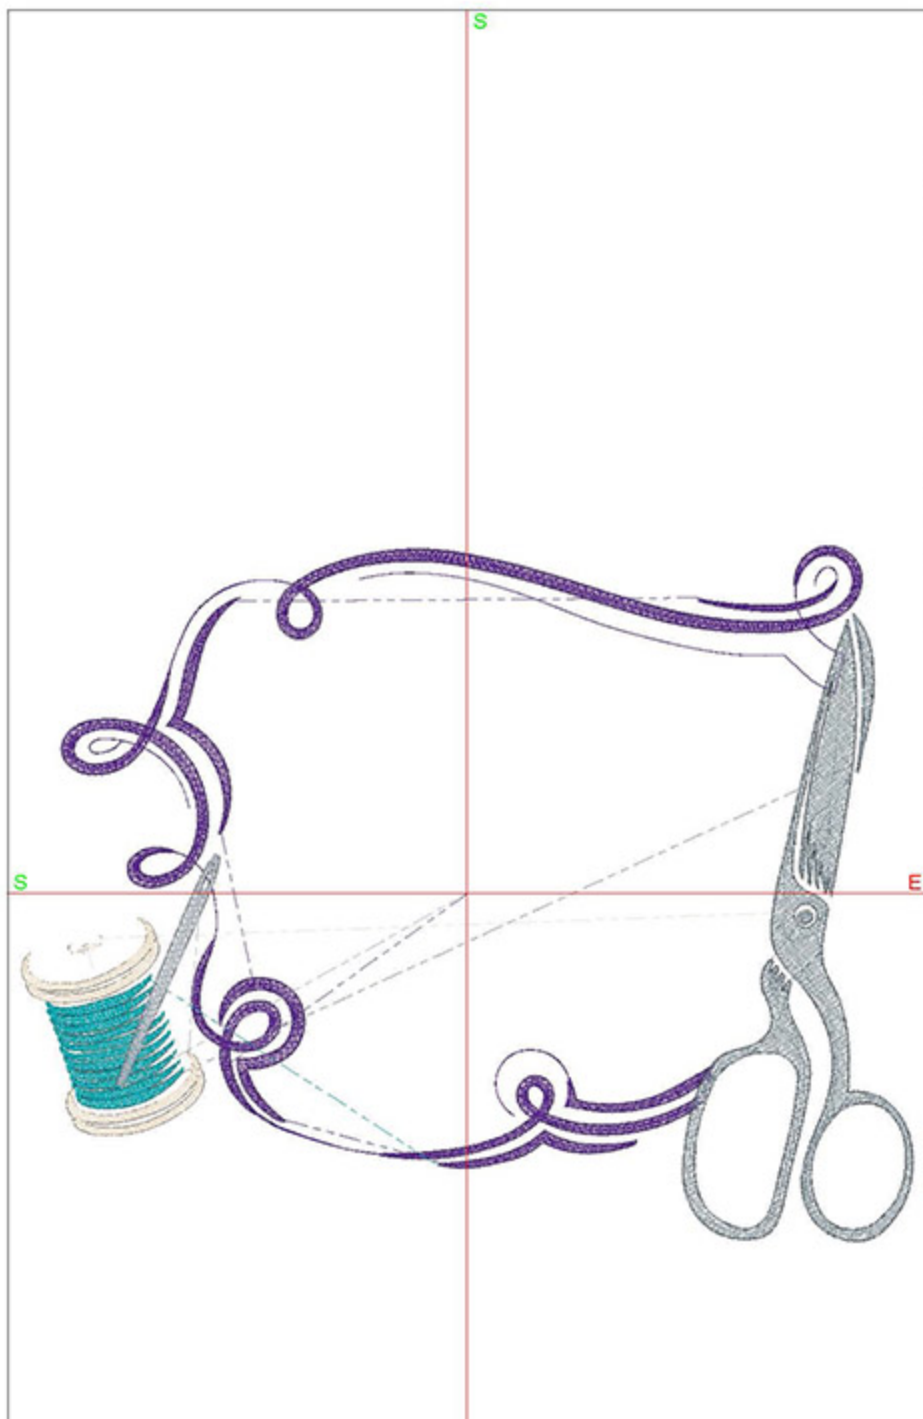

Design Worksheet

Zoom: 0.81

BERNINA Embroidery  
Software DesignerPlus

Name:FFS Framed5x7 .ART60	
Height:	126.8 mm
Width:	162.5 mm
Stitches:	11008
Colors:	5
Color changes:	4
Trims:	12
Machine format:	Bernina
Hoop:	BERNINA E16 9cm - 3.51in Round
Total bobbin:	16.64m
Color Sequence:	
#	Color Code Name Chart
1.	3 1922 Regal Purple Madeira Polyneon
2.	7 1685 Tree Frog Madeira Polyneon
3.	2 1502 Zipper Madeira Polyneon
4.	6 1682 Tusk Madeira Polyneon
5.	1 1505 Polished Silver Madeira Polyneon
Machine runtime:	
<u>Module</u>	<u>Runtime (hr:min:sec)</u>
Default	0:27:57

Design Worksheet

Zoom: 0.68

BERNINA Embroidery  
Software DesignerPlus

Name:FFS Framed6x8.ART  
 Height: 149.9 mm  
 Width: 192.1 mm  
 Stitches: 13176  
 Colors: 5  
 Color changes: 4  
 Trims: 12  
 Machine format: Bernina  
 Hoop: BERNINA E16 9cm - 3.51in Round  
 Total bobbin: 21.98m

Machine runtime:

Module	Runtime (hr:min:sec)
Default	0:32:47

Design Worksheet

Zoom: 0.53

BERNINA Embroidery  
Software DesignerPlus

Name:FFS Framed8x10.ART	
Height:	194.9 mm
Width:	249.9 mm
Stitches:	17659
Colors:	5
Color changes:	4
Trims:	13
Machine format:	Bernina
Hoop:	BERNINA E16 9cm - 3.51in Round
Total bobbin:	34.55m
Color Sequence:	
<b>#</b>	<b>Color Code Name Chart</b>
1.	3 1922 Regal Purple Madeira Polyneon
2.	7 1685 Tree Frog Madeira Polyneon
3.	2 1502 Zipper Madeira Polyneon
4.	6 1682 Tusk Madeira Polyneon
5.	1 1505 Polished Silver Madeira Polyneon
Machine runtime:	
<b>Module</b>	<b>Runtime (hr:min:sec)</b>
Default	0:42:59