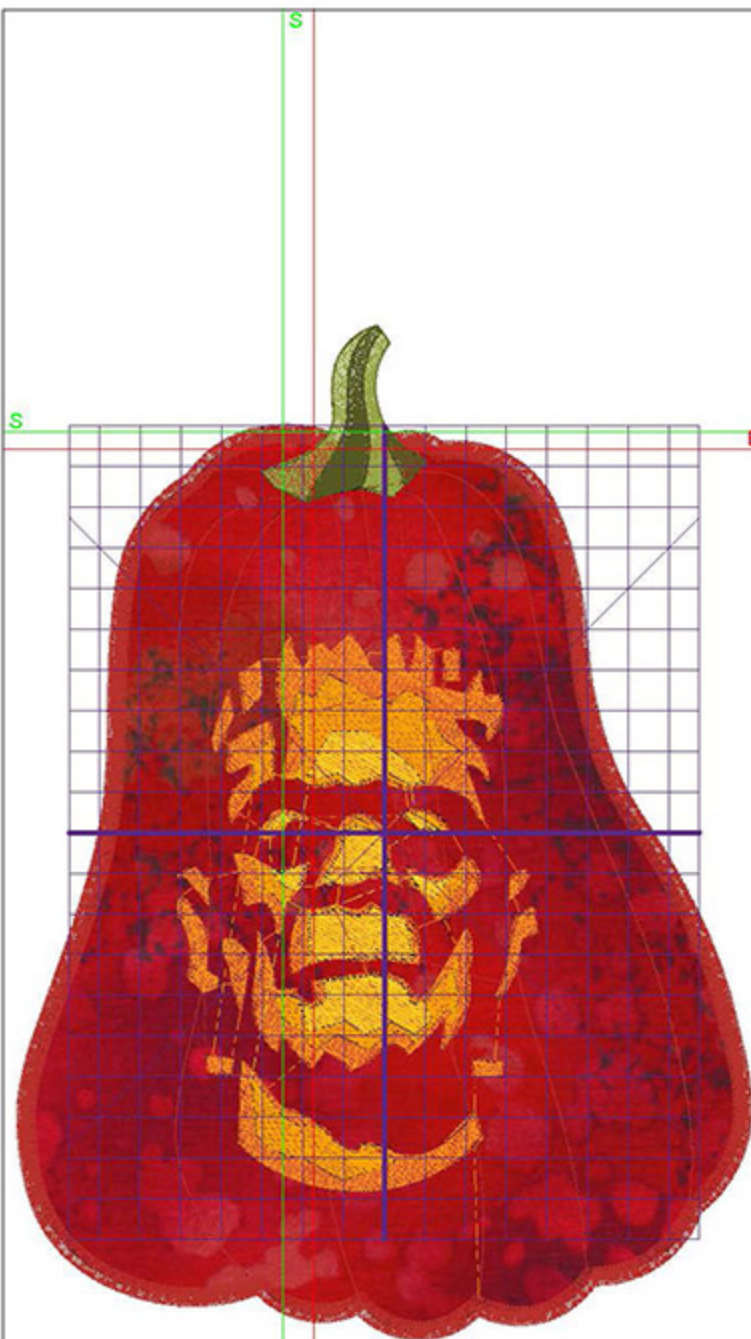

Total bobbin: 54.68m

Color Film:

#	Chart	Code	Name	Thread
1.	Applique	1	Placement Line	1.79m
2.	Applique	3	Tackdown	1.80m
3.	Applique	1	Placement Line	1.60m
4.	Madeira Polyneon	1821	Terra Cotta	5.05m
5.	Madeira Polyneon	1965	Orange Peel	53.70m
6.	Madeira Polyneon	1951	Pumpkin Chiffon	13.14m
7.	Madeira Polyneon	1925	Fluorescent Yellow Orange	5.56m
8.	Madeira Polyneon	1821	Terra Cotta	48.79m
9.	Madeira Neon Polyester	1706	Canola	6.62m
10.	Madeira Neon Polyester	1756	Palmetto	5.55m

Machine runtime: 0:47:46