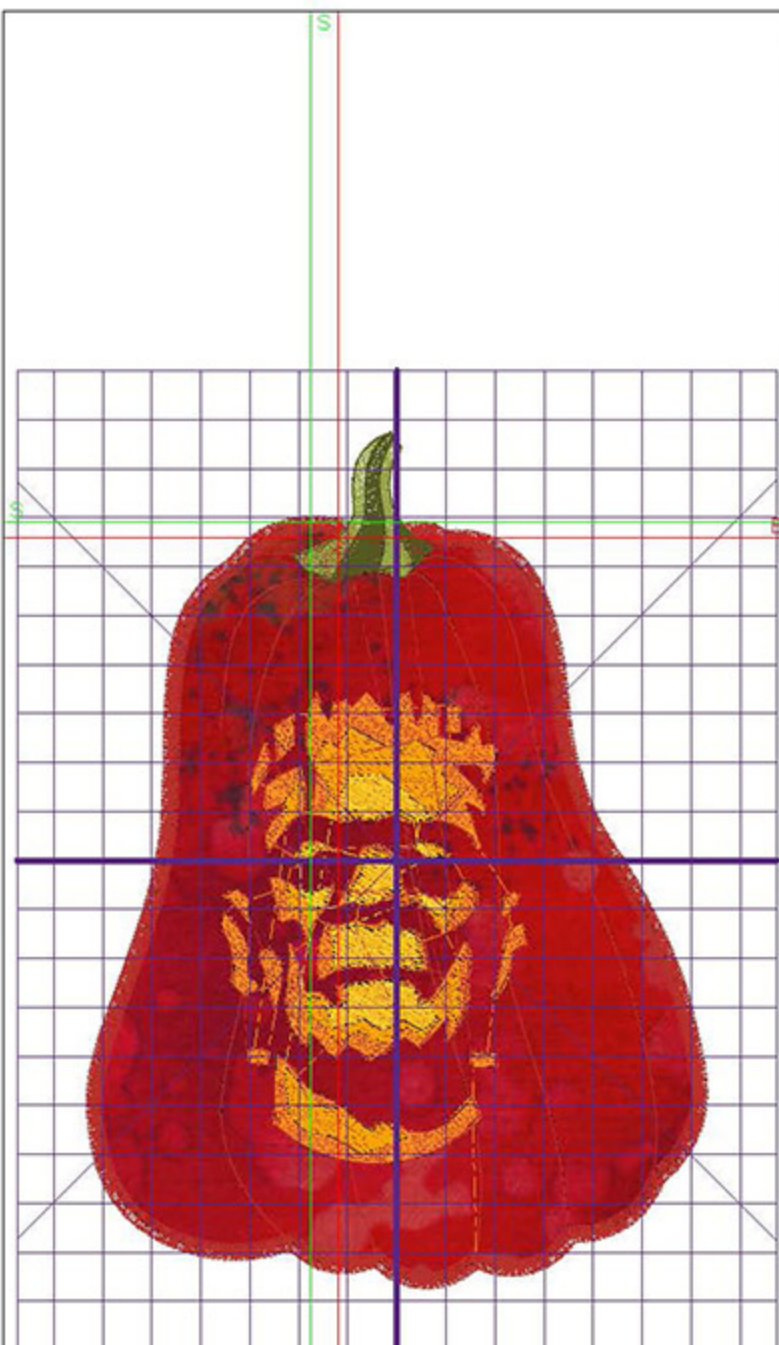

Design Worksheet

BERNINA Embroidery Software DesignerPlus

Design: BIN_FrankensteinApplique5x7

Stitches: 16771

Colors: 8

Height: 175.0 mm

Width: 126.8 mm

Zoom: 0.72

Total bobbin: 29.89m

Color Film:

#	Chart	Code Name	Thread
1.	Applique	1 Placement Line	1.26m
2.	Applique	3 Tackdown	1.27m
3.	Applique	1 Placement Line	1.13m
4.	Madeira Polyneon	1821 Terra Cotta	3.56m
5.	Madeira Polyneon	1965 Orange Peel	29.87m
6.	Madeira Polyneon	1951 Pumpkin Chiffon	7.30m
7.	Madeira Polyneon	1925 Fluorescent Yellow Orange	3.20m
8.	Madeira Polyneon	1821 Terra Cotta	29.34m
9.	Madeira Neon Polyester	1706 Canola	3.71m
10.	Madeira Neon Polyester	1756 Palmetto	3.35m

Machine runtime: 0:35:12

Design Worksheet

BERNINA Embroidery Software DesignerPlus
Design: BIN_FrankensteinApplique6x8

Stitches: 19584
Colors: 8
Height: 200.0 mm
Width: 144.9 mm
Zoom: 0.72

Total bobbin: 37.20m

Color Film:

#	Chart	Code	Name	Thread
1.	Applique	1	Placement Line	1.44m
2.	Applique	3	Tackdown	1.45m
3.	Applique	1	Placement Line	1.29m
4.	Madeira Polyneon	1821	Terra Cotta	4.06m
5.	Madeira Polyneon	1965	Orange Peel	36.89m
6.	Madeira Polyneon	1951	Pumpkin Chiffon	9.10m
7.	Madeira Polyneon	1925	Fluorescent Yellow Orange	3.87m
8.	Madeira Polyneon	1821	Terra Cotta	35.24m
9.	Madeira Neon Polyester	1706	Canola	4.58m
10.	Madeira Neon Polyester	1756	Palmetto	4.04m