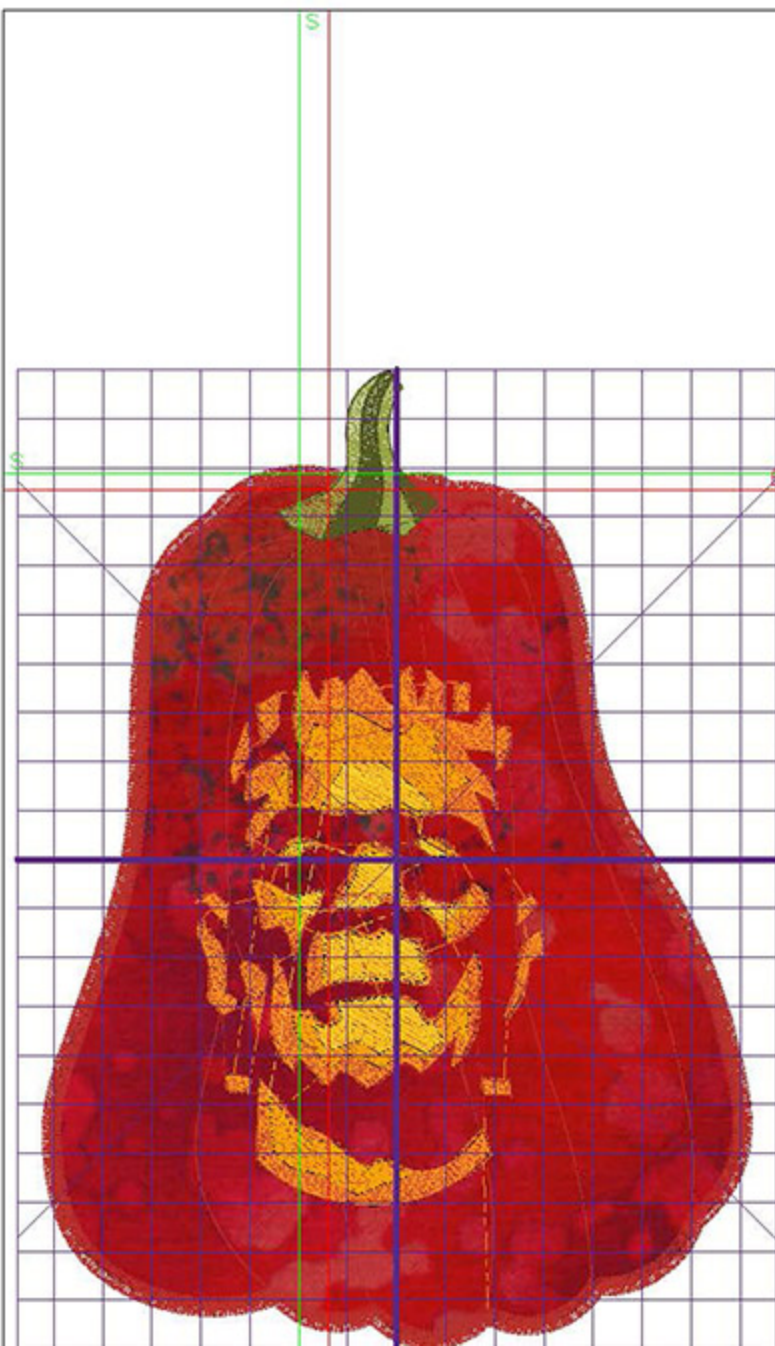

Design Worksheet

BERNINA Embroidery Software DesignerPlus

Design: BIN_FrankensteinApplique5x7

Stitches: 16771

Colors: 8

Height: 175.0 mm

Width: 126.8 mm

Zoom: 0.72

Total bobbin: 29.89m

Color Film:

#	Chart	Code Name	Thread
1.	Applique	1 Placement Line	1.26m
2.	Applique	3 Tackdown	1.27m
3.	Applique	1 Placement Line	1.13m
4.	Madeira Polyneon	1821 Terra Cotta	3.56m
5.	Madeira Polyneon	1965 Orange Peel	29.87m
6.	Madeira Polyneon	1951 Pumpkin Chiffon	7.30m
7.	Madeira Polyneon	1925 Fluorescent Yellow Orange	3.20m
8.	Madeira Polyneon	1821 Terra Cotta	29.34m
9.	Madeira Neon Polyester	1706 Canola	3.71m
10.	Madeira Neon Polyester	1756 Palmetto	3.35m

Machine runtime: 0:35:12

Design Worksheet

BERNINA Embroidery Software DesignerPlus
Design: BIN_FrankensteinApplique6x8

Stitches: 19584
Colors: 8
Height: 200.0 mm
Width: 144.9 mm
Zoom: 0.72

Total bobbin: 37.20m

Color Film:

#	Chart	Code	Name	Thread
1.	Applique	1	Placement Line	1.44m
2.	Applique	3	Tackdown	1.45m
3.	Applique	1	Placement Line	1.29m
4.	Madeira Polyneon	1821	Terra Cotta	4.06m
5.	Madeira Polyneon	1965	Orange Peel	36.89m
6.	Madeira Polyneon	1951	Pumpkin Chiffon	9.10m
7.	Madeira Polyneon	1925	Fluorescent Yellow Orange	3.87m
8.	Madeira Polyneon	1821	Terra Cotta	35.24m
9.	Madeira Neon Polyester	1706	Canola	4.58m
10.	Madeira Neon Polyester	1756	Palmetto	4.04m